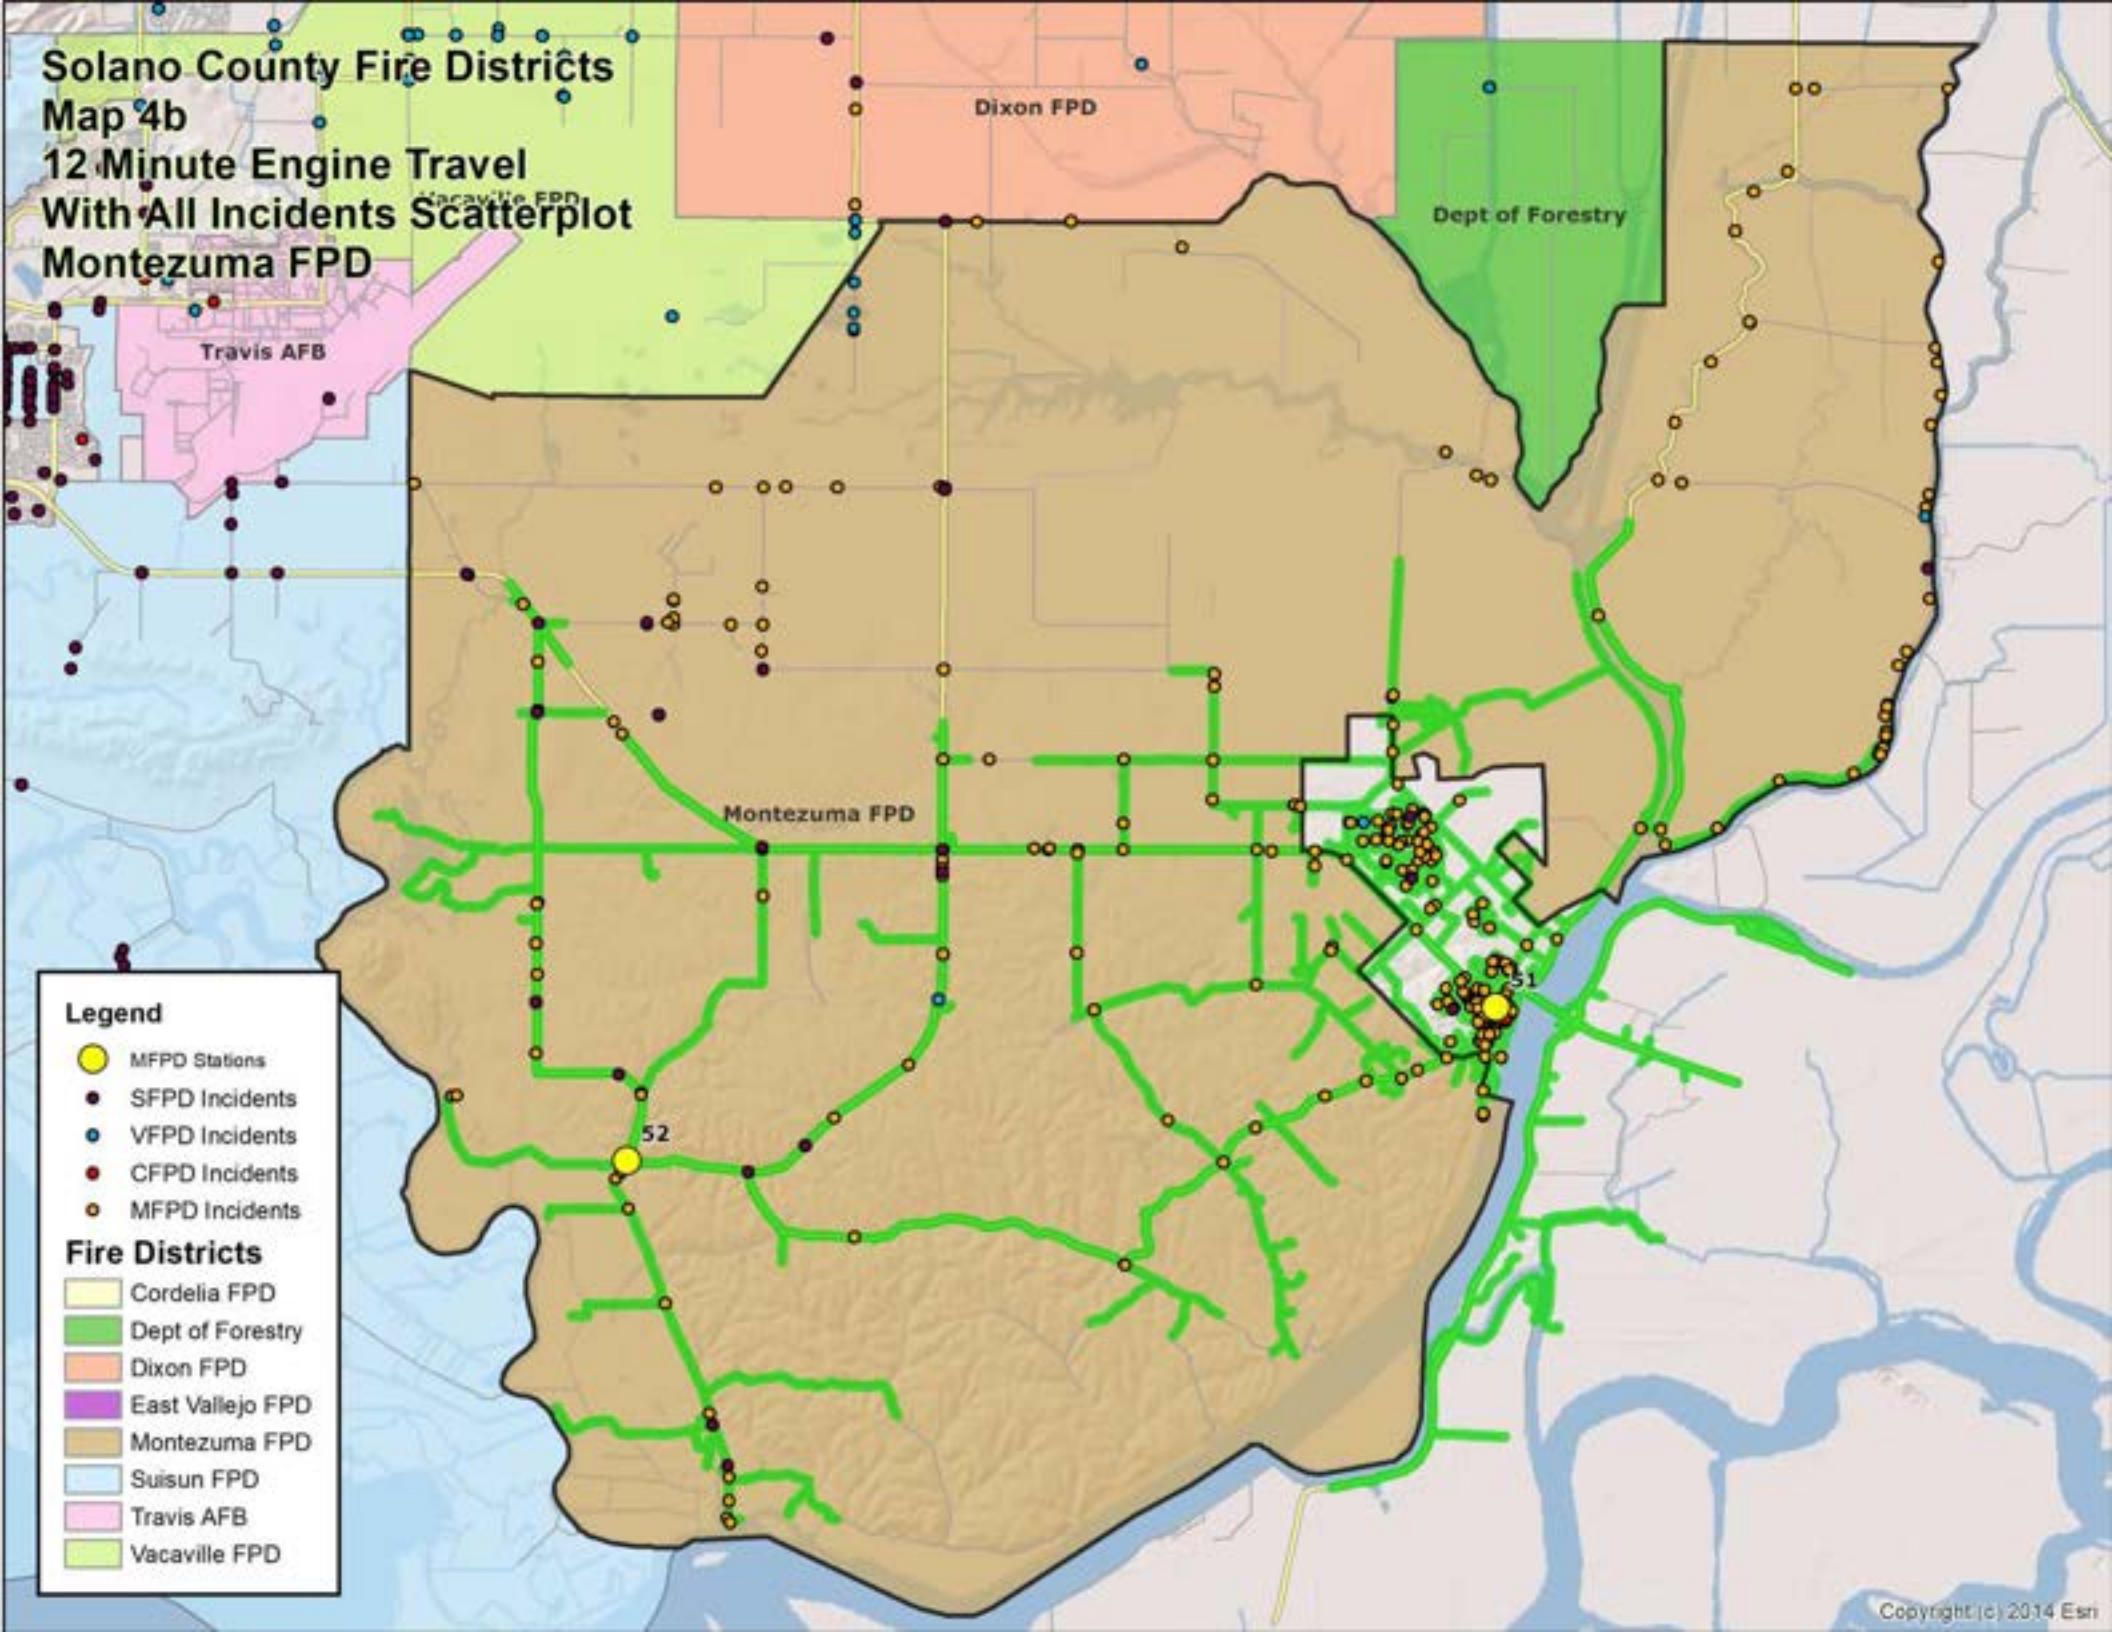

Solano County Fire Districts
Map 4b
12 Minute Engine Travel
With All Incidents Scatterplot
Montezuma FPD

Legend

- MFPD Stations
- SFPD Incidents
- VFPD Incidents
- CFPD Incidents
- MFPD Incidents

Fire Districts

- Cordelia FPD
- Dept of Forestry
- Dixon FPD
- East Vallejo FPD
- Montezuma FPD
- Suisun FPD
- Travis AFB
- Vacaville FPD