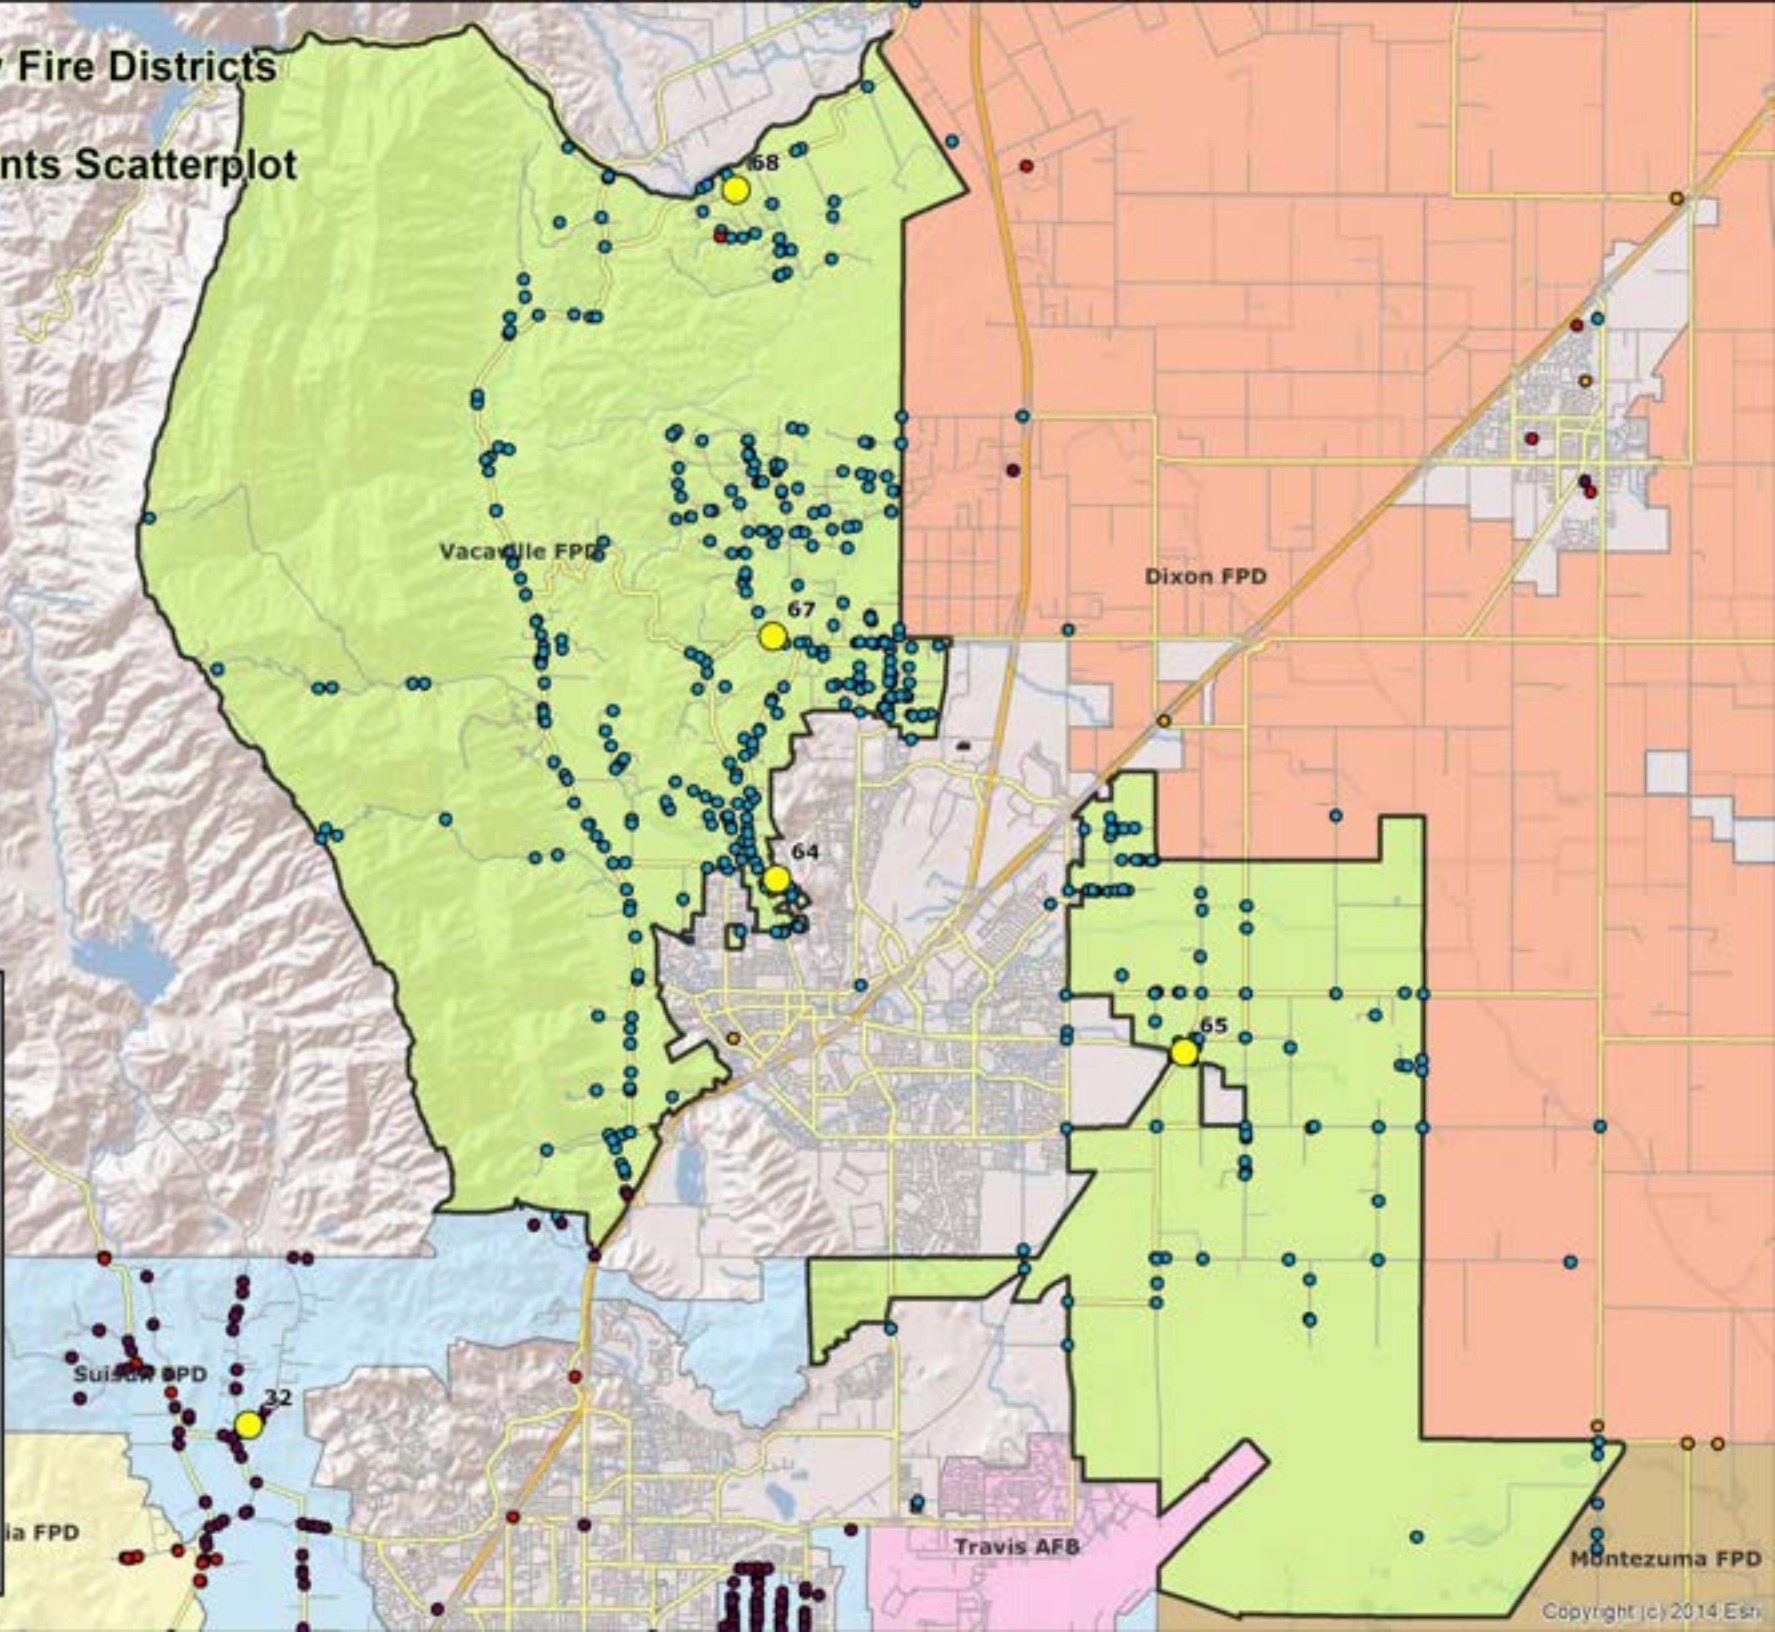

Solano County Fire Districts
Map 5d
All EMS Incidents Scatterplot
Vacaville FPD

Legend

- Fire Stations
- MFPD Incidents
- CFPD Incidents
- SFPD Incidents
- VFPD Incidents

Fire Districts

- Cordelia FPD
- Dept of Forestry
- Dixon FPD
- East Vallejo FPD
- Montezuma FPD
- Suisun FPD
- Travis AFB
- Vacaville FPD