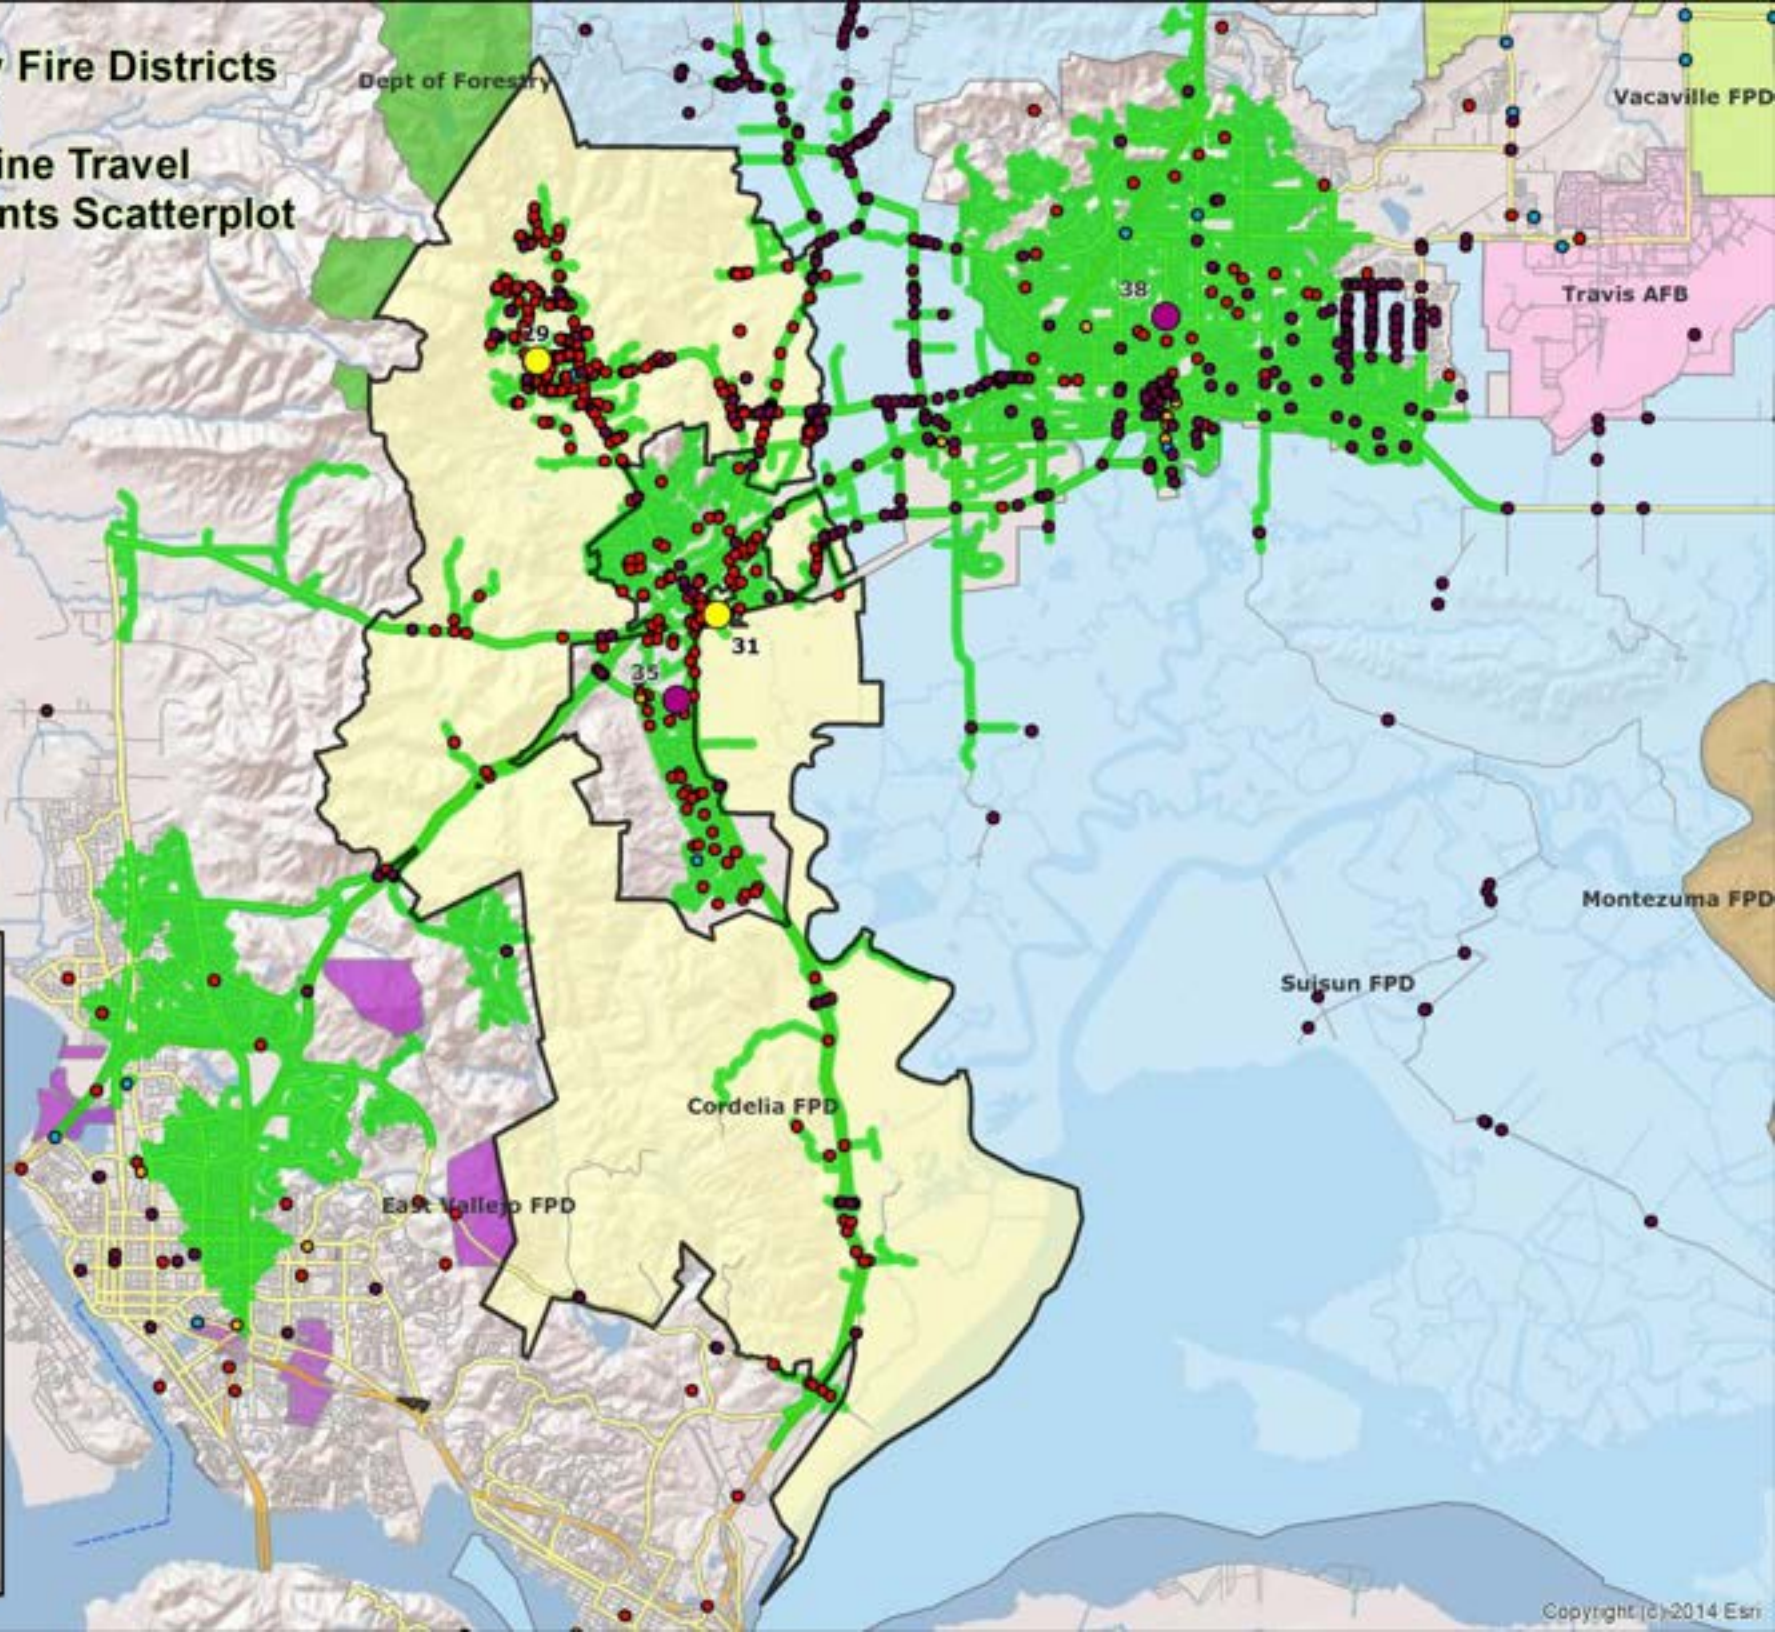

Solano County Fire Districts
Map 4a
12 Minute Engine Travel
With All Incidents Scatterplot
Cordelia FPD

Legend

- Fairfield Stations
- CFPD Stations
- SFPD Incidents
- VFPD Incidents
- MFPD Incidents
- CFPD Incidents

Fire Districts

- Cordelia FPD
- Dept of Forestry
- Dixon FPD
- East Vallejo FPD
- Montezuma FPD
- Suisun FPD
- Travis AFB
- Vacaville FPD