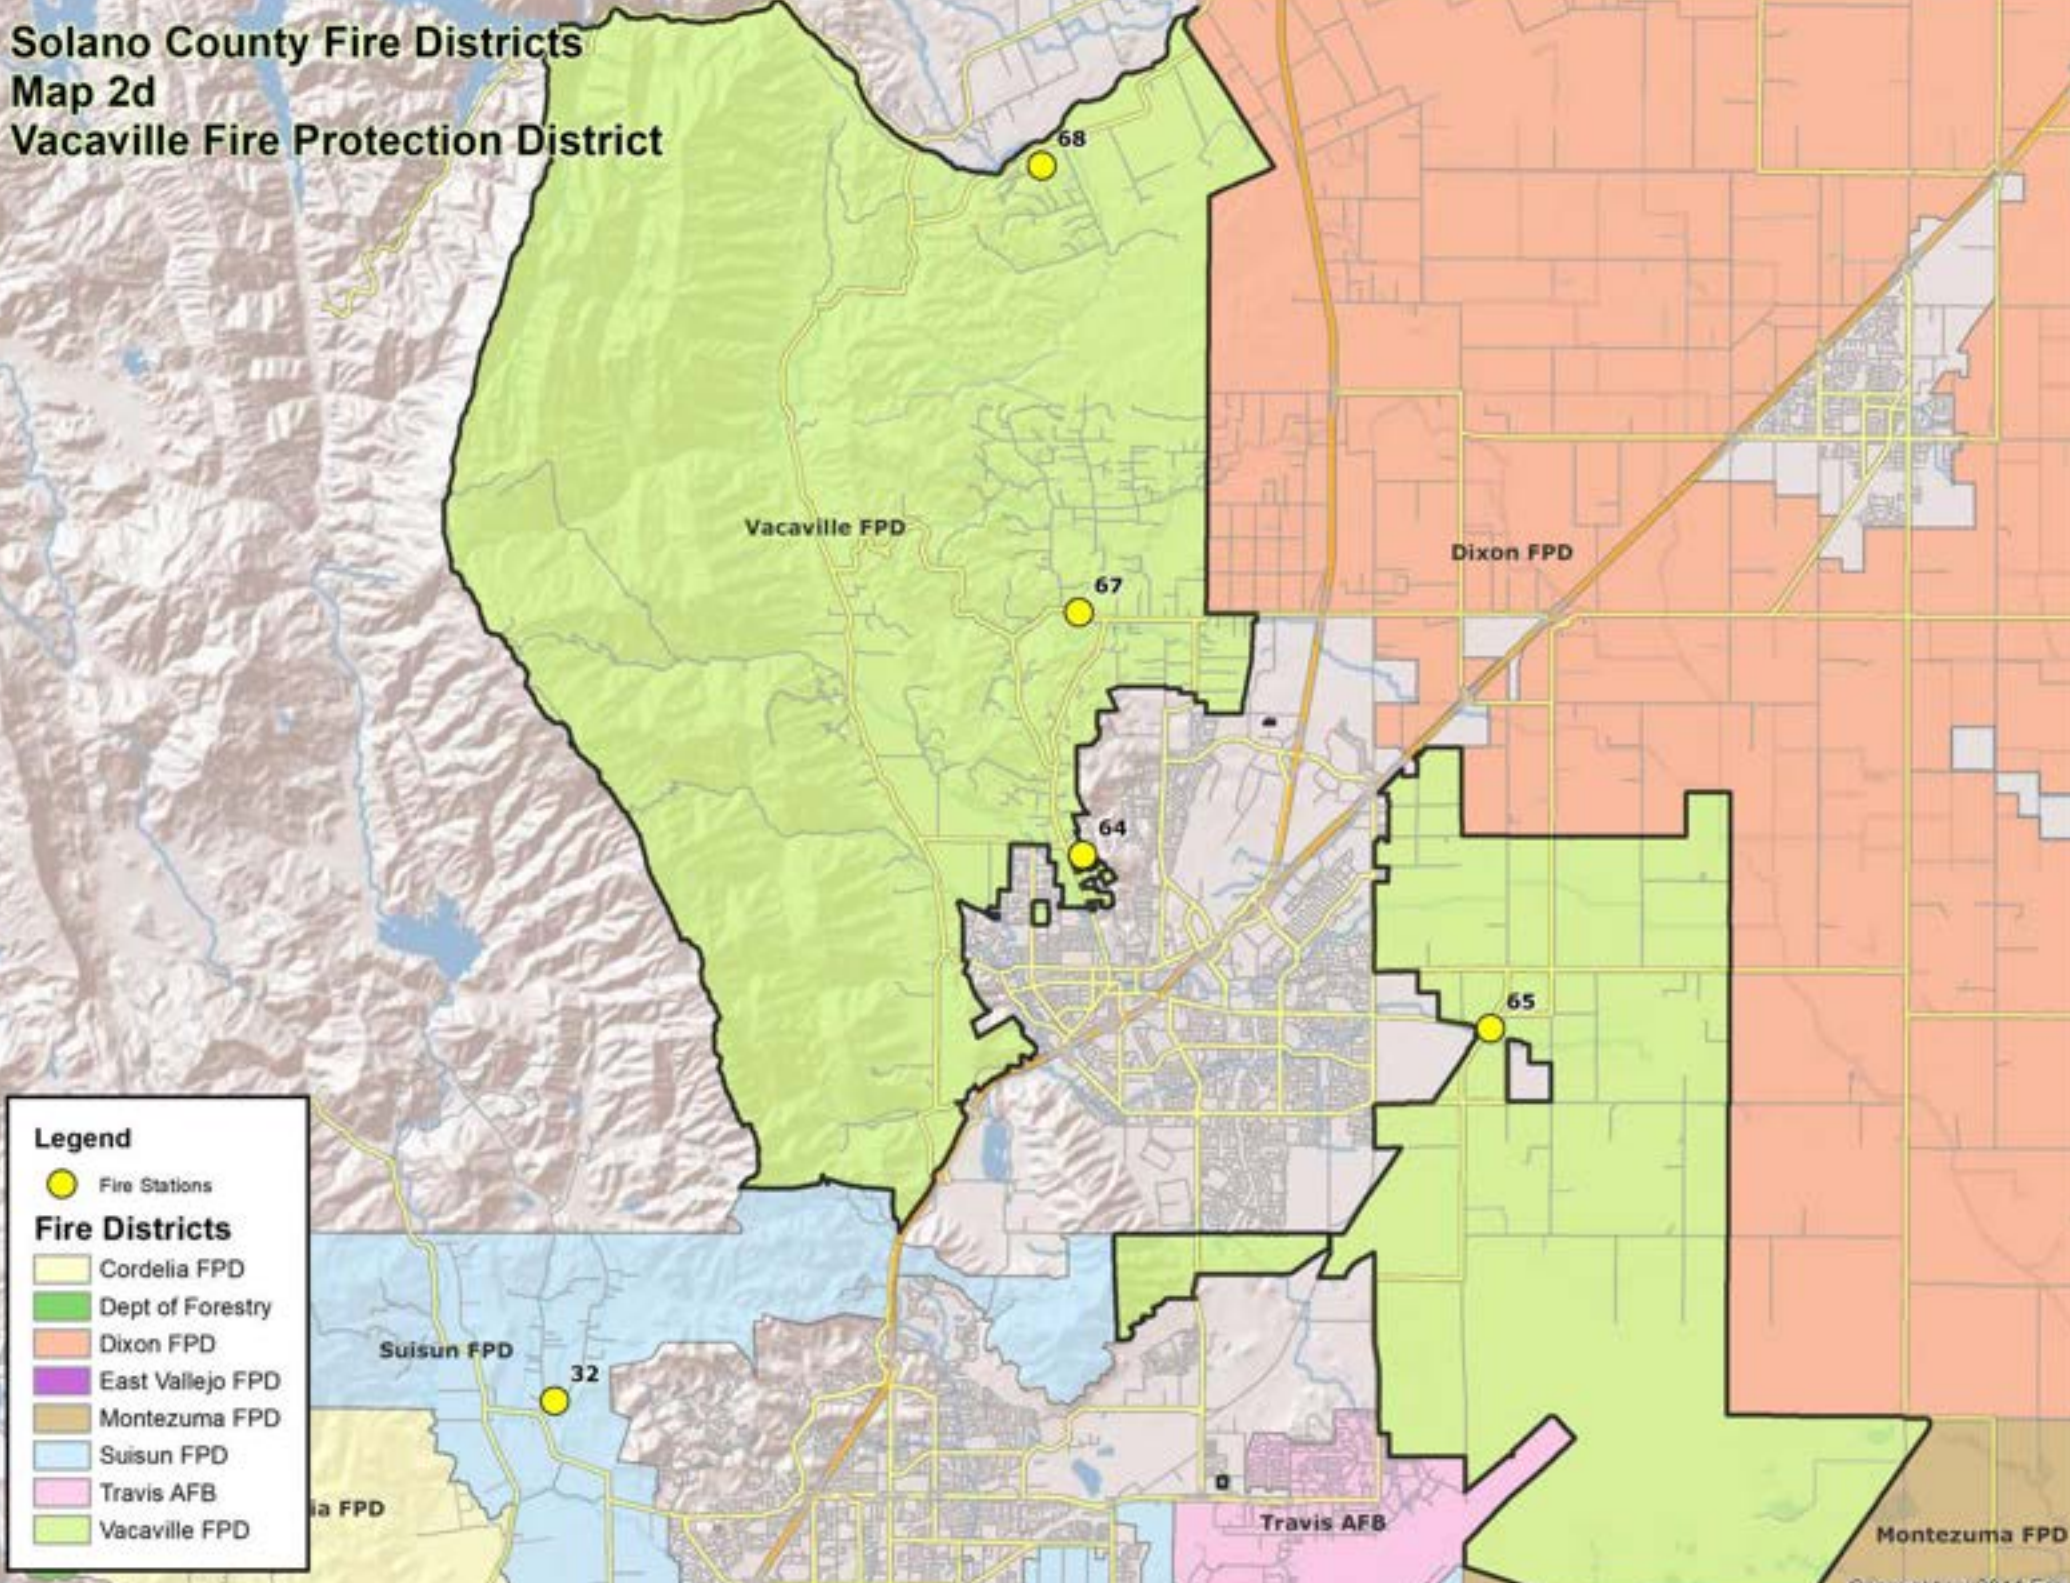

29

31

33

52

**Solano County Fire Districts**  
**Map 2d**  
**Vacaville Fire Protection District**

**Legend**

 Fire Stations

**Fire Districts**