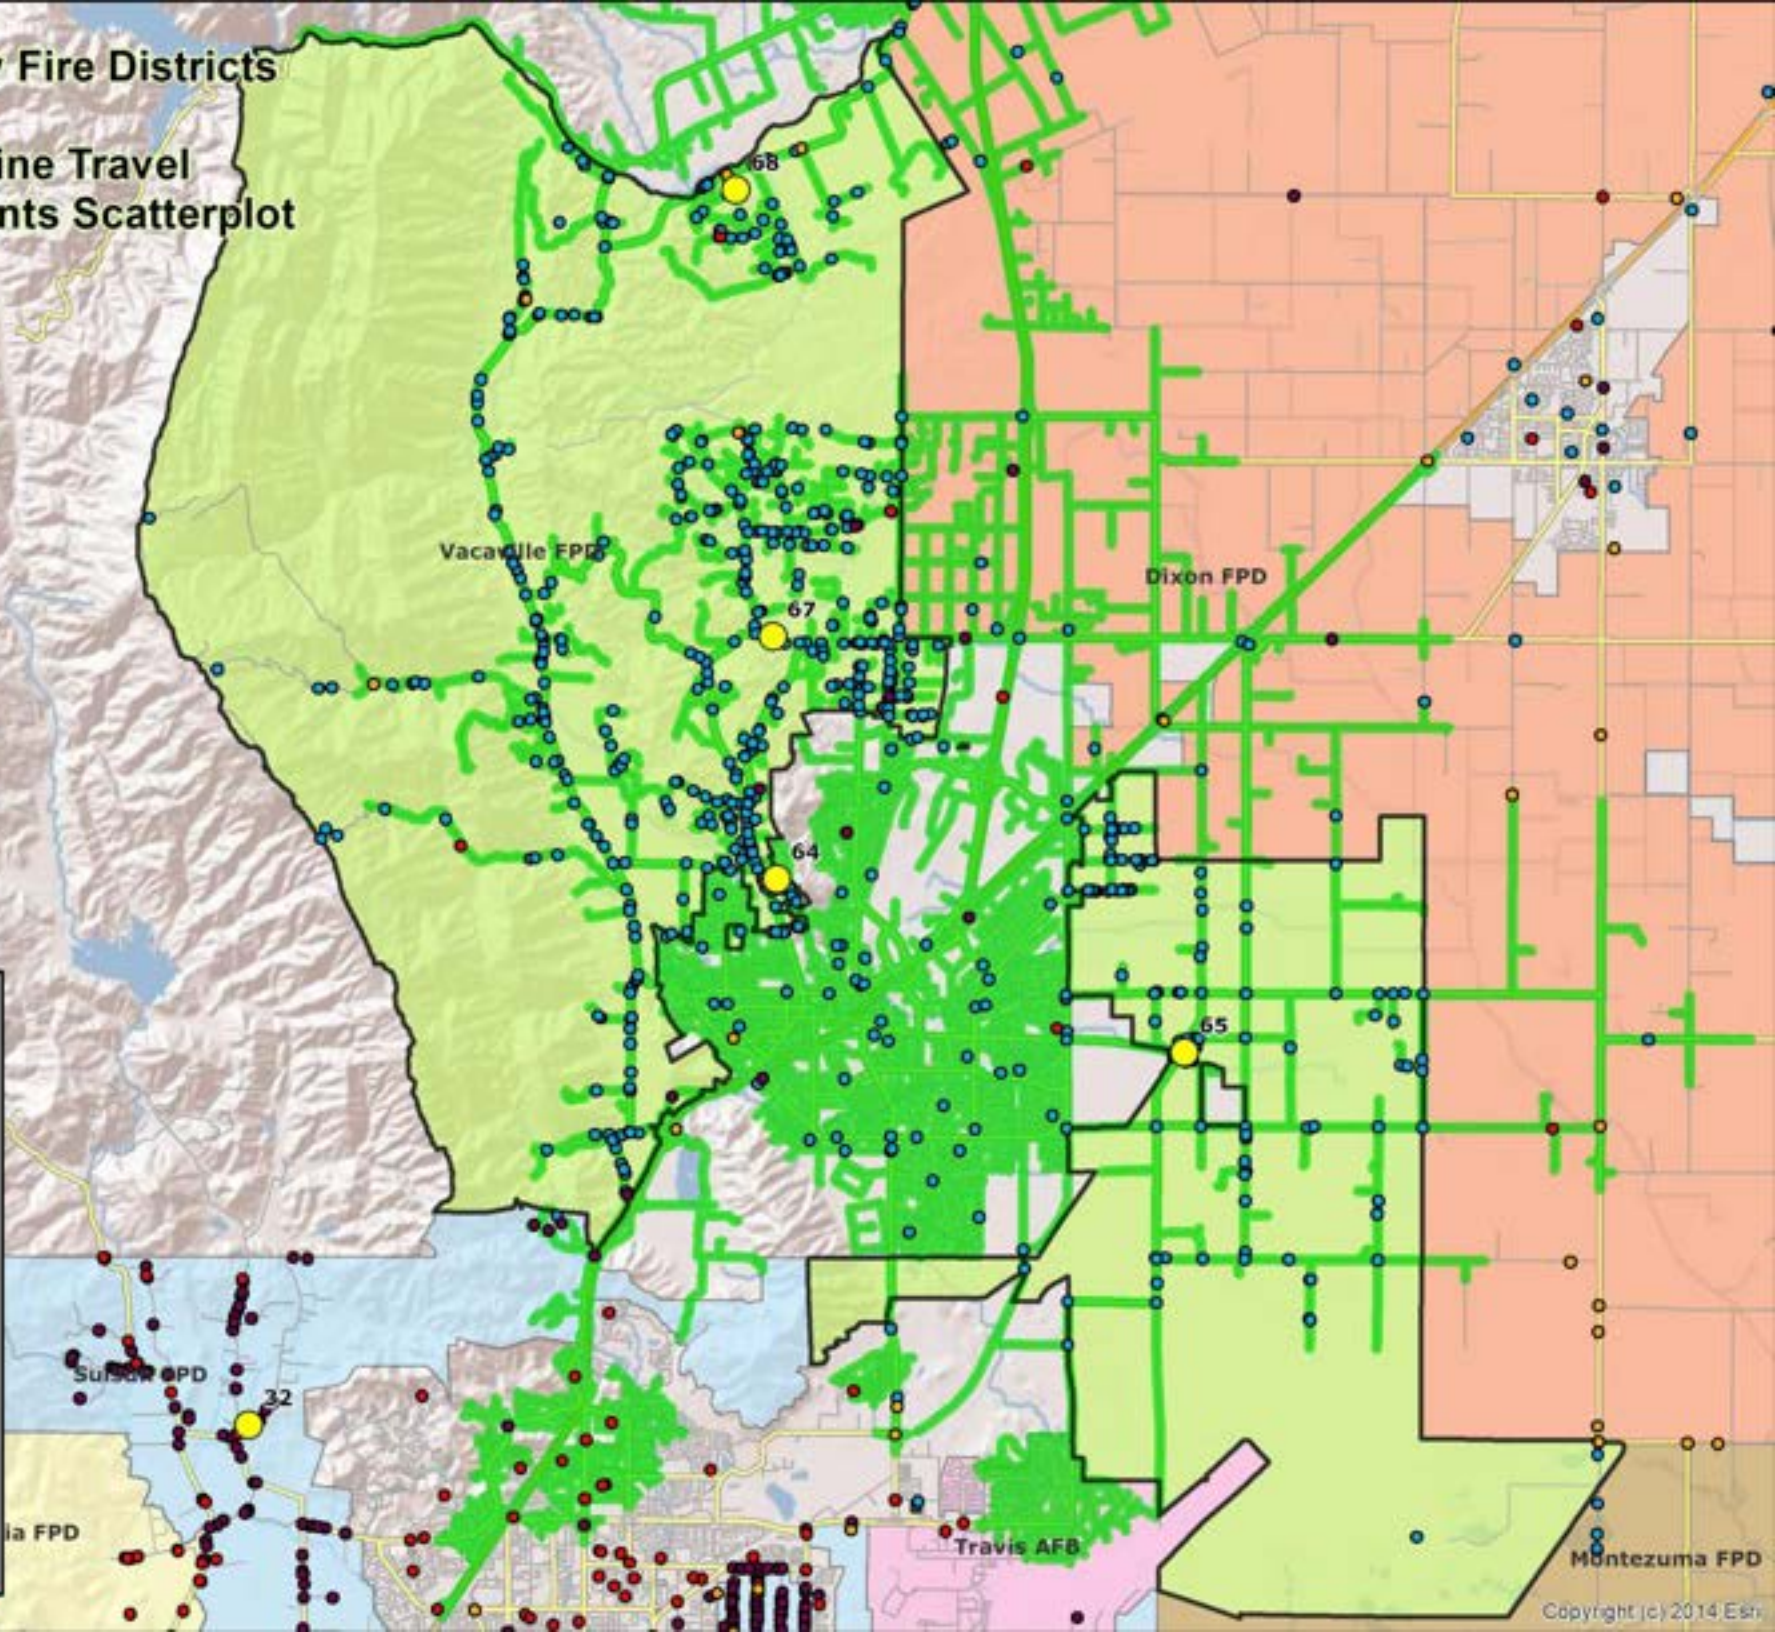

Solano County Fire Districts
Map 4d
12 Minute Engine Travel
With All Incidents Scatterplot
Vacaville FPD

Legend

- Fire Stations
- MFPD Incidents
- CFPD Incidents
- SFPD Incidents
- VFPD Incidents

Fire Districts

- Cordelia FPD
- Dept of Forestry
- Dixon FPD
- East Vallejo FPD
- Montezuma FPD
- Suisun FPD
- Travis AFB
- Vacaville FPD