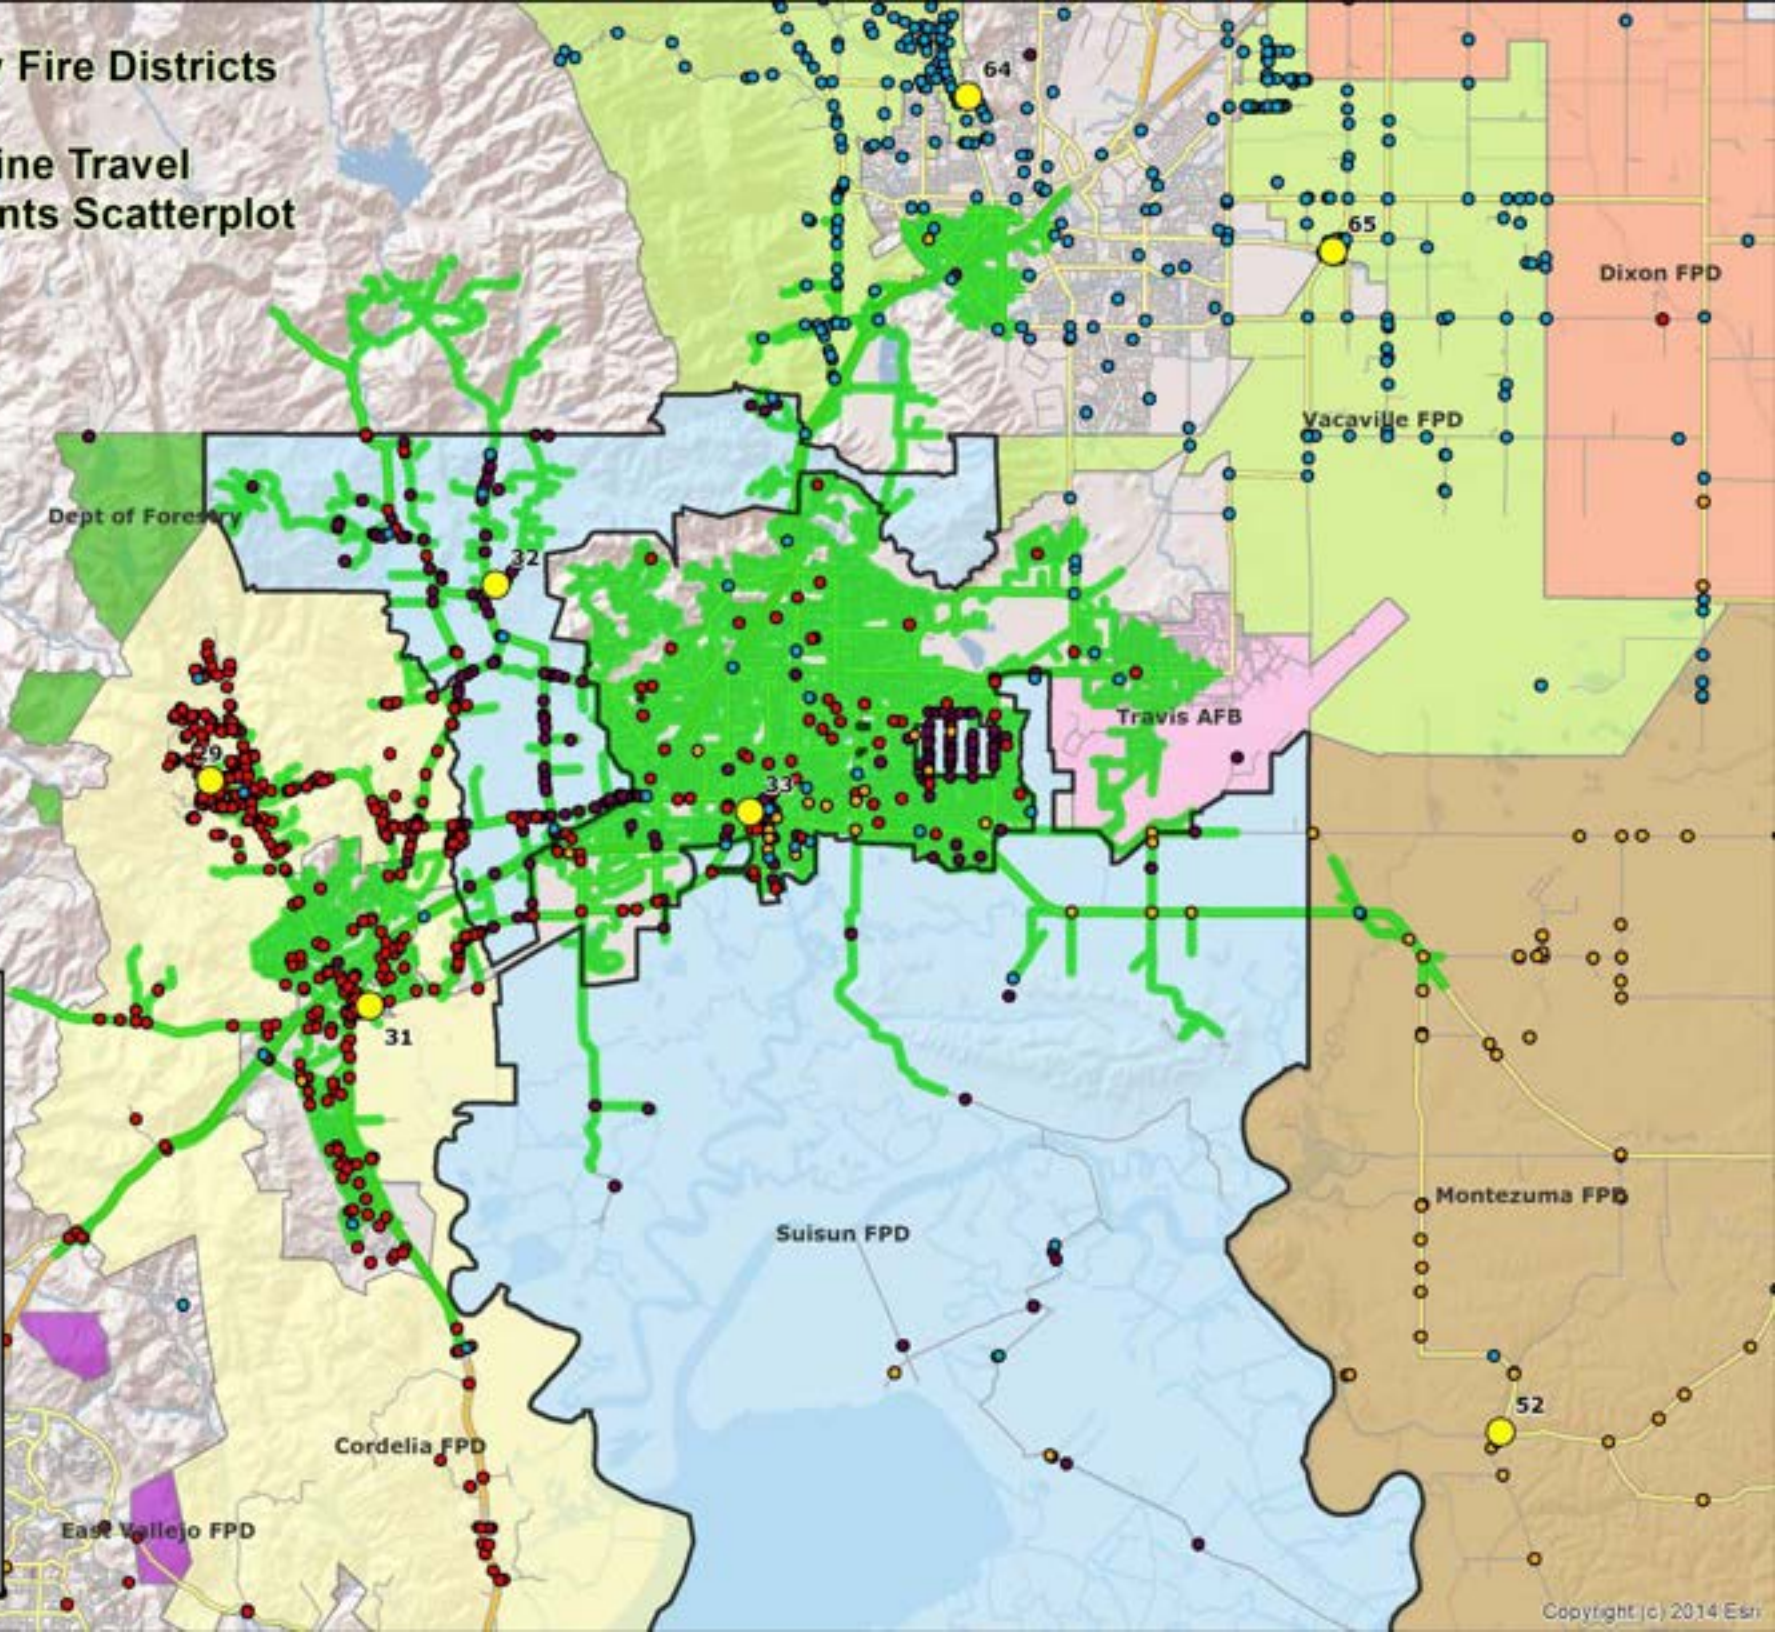

Solano County Fire Districts
Map 4c
12 Minute Engine Travel
With All Incidents Scatterplot
Suisun FPD

Legend

- Fire Stations
- VFPD Incidents
- MFPD Incidents
- CFPD Incidents
- SFPD Incidents

Fire Districts

- Cordelia FPD
- Dept of Forestry
- Dixon FPD
- East Vallejo FPD
- Montezuma FPD
- Suisun FPD
- Travis AFB
- Vacaville FPD