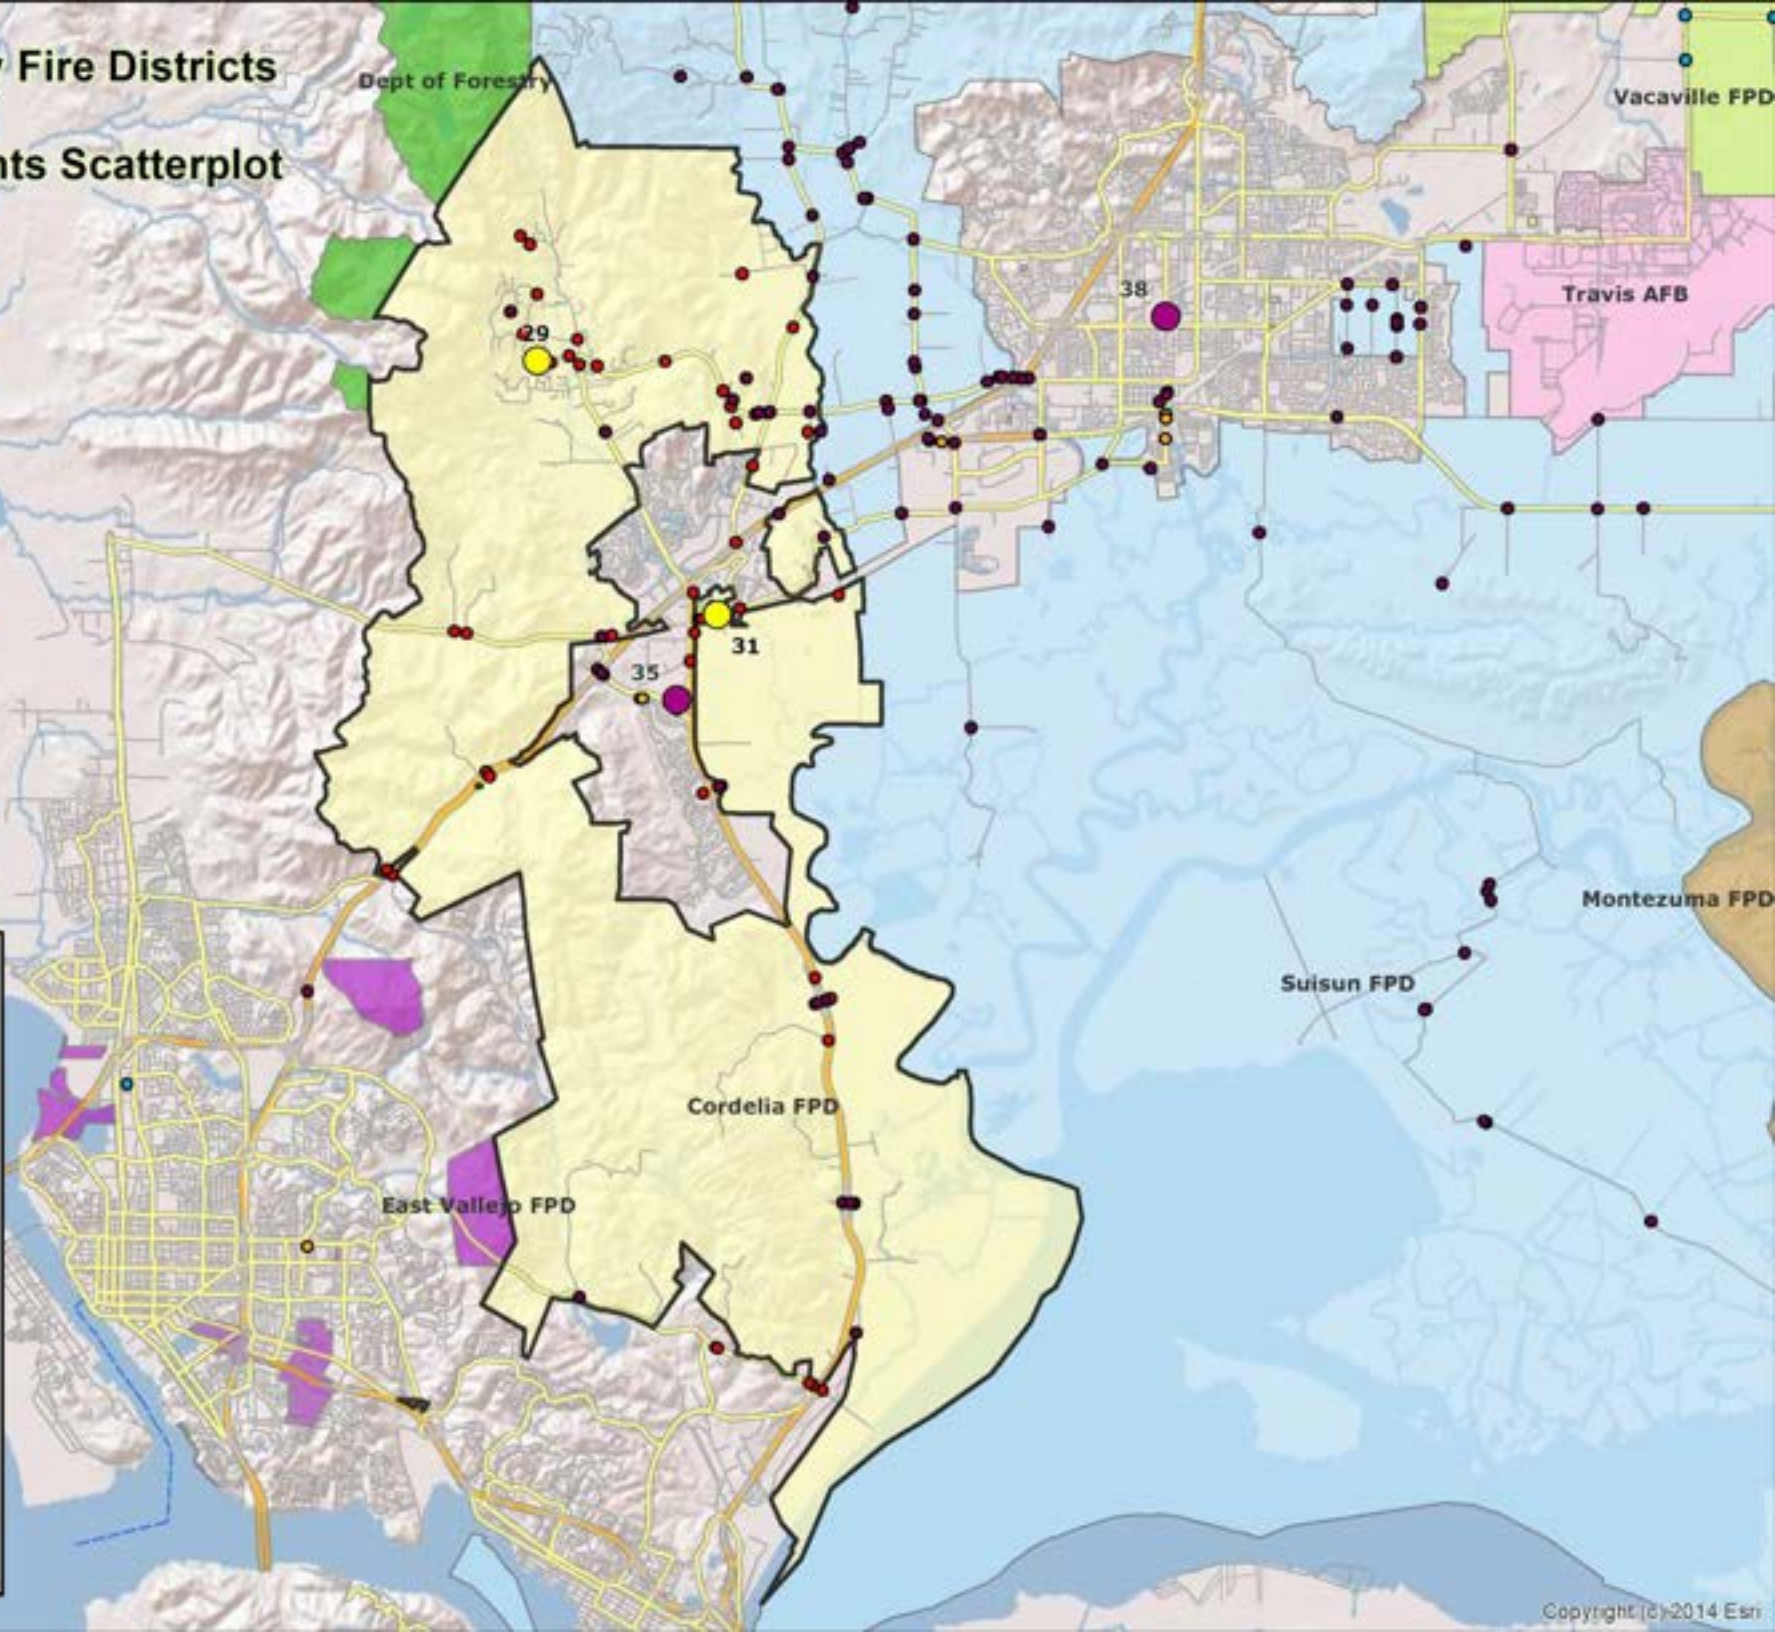

Solano County Fire Districts Map 6a All Fire Incidents Scatterplot Cordelia FPD

Legend

- Fairfield Stations
- CFPD Stations
- SFPD Incidents
- VFPD Incidents
- MFPD Incidents
- CFPD Incidents

Fire Districts

- Cordelia FPD
- Dept of Forestry
- Dixon FPD
- East Vallejo FPD
- Montezuma FPD
- Suisun FPD
- Travis AFB
- Vacaville FPD