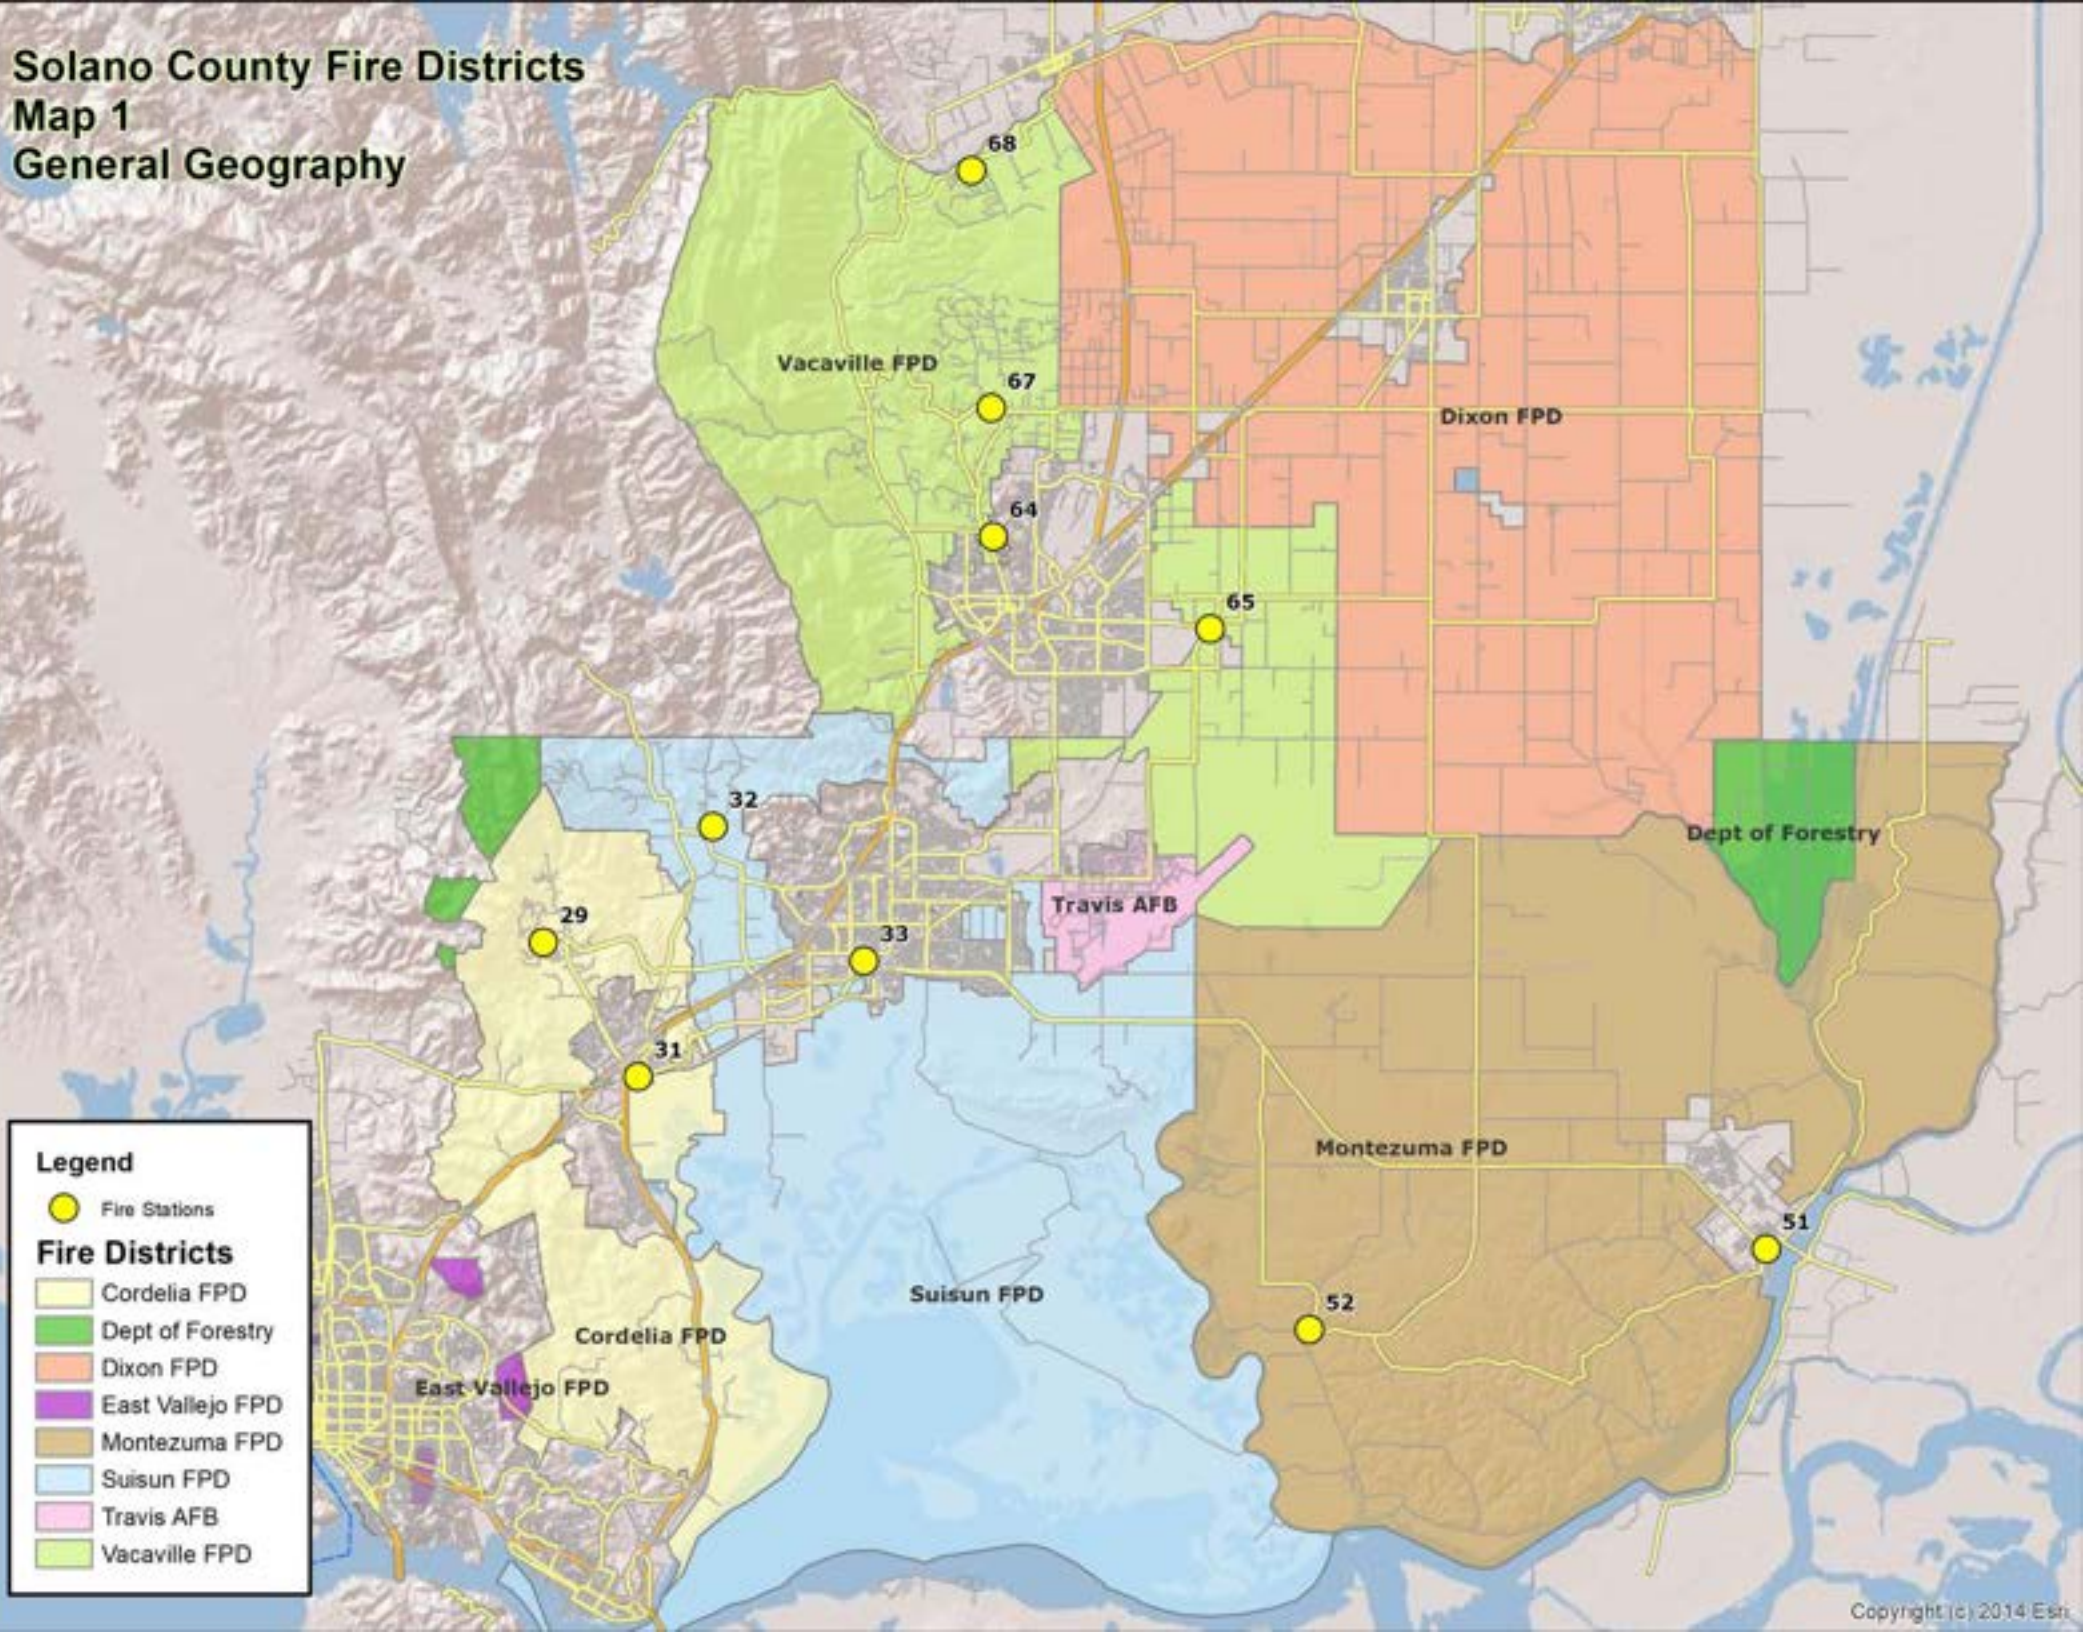

Solano County Fire Districts

Map 1

General Geography

1. **Legend**
2. Fire Stations
   - Fire Districts
   - Cordelia FPD
   - Dept of Forestry
   - Dixon FPD
   - East Vallejo FPD
   - Montezuma FPD
   - Suisun FPD
   - Travis AFB
   - Vacaville FPD