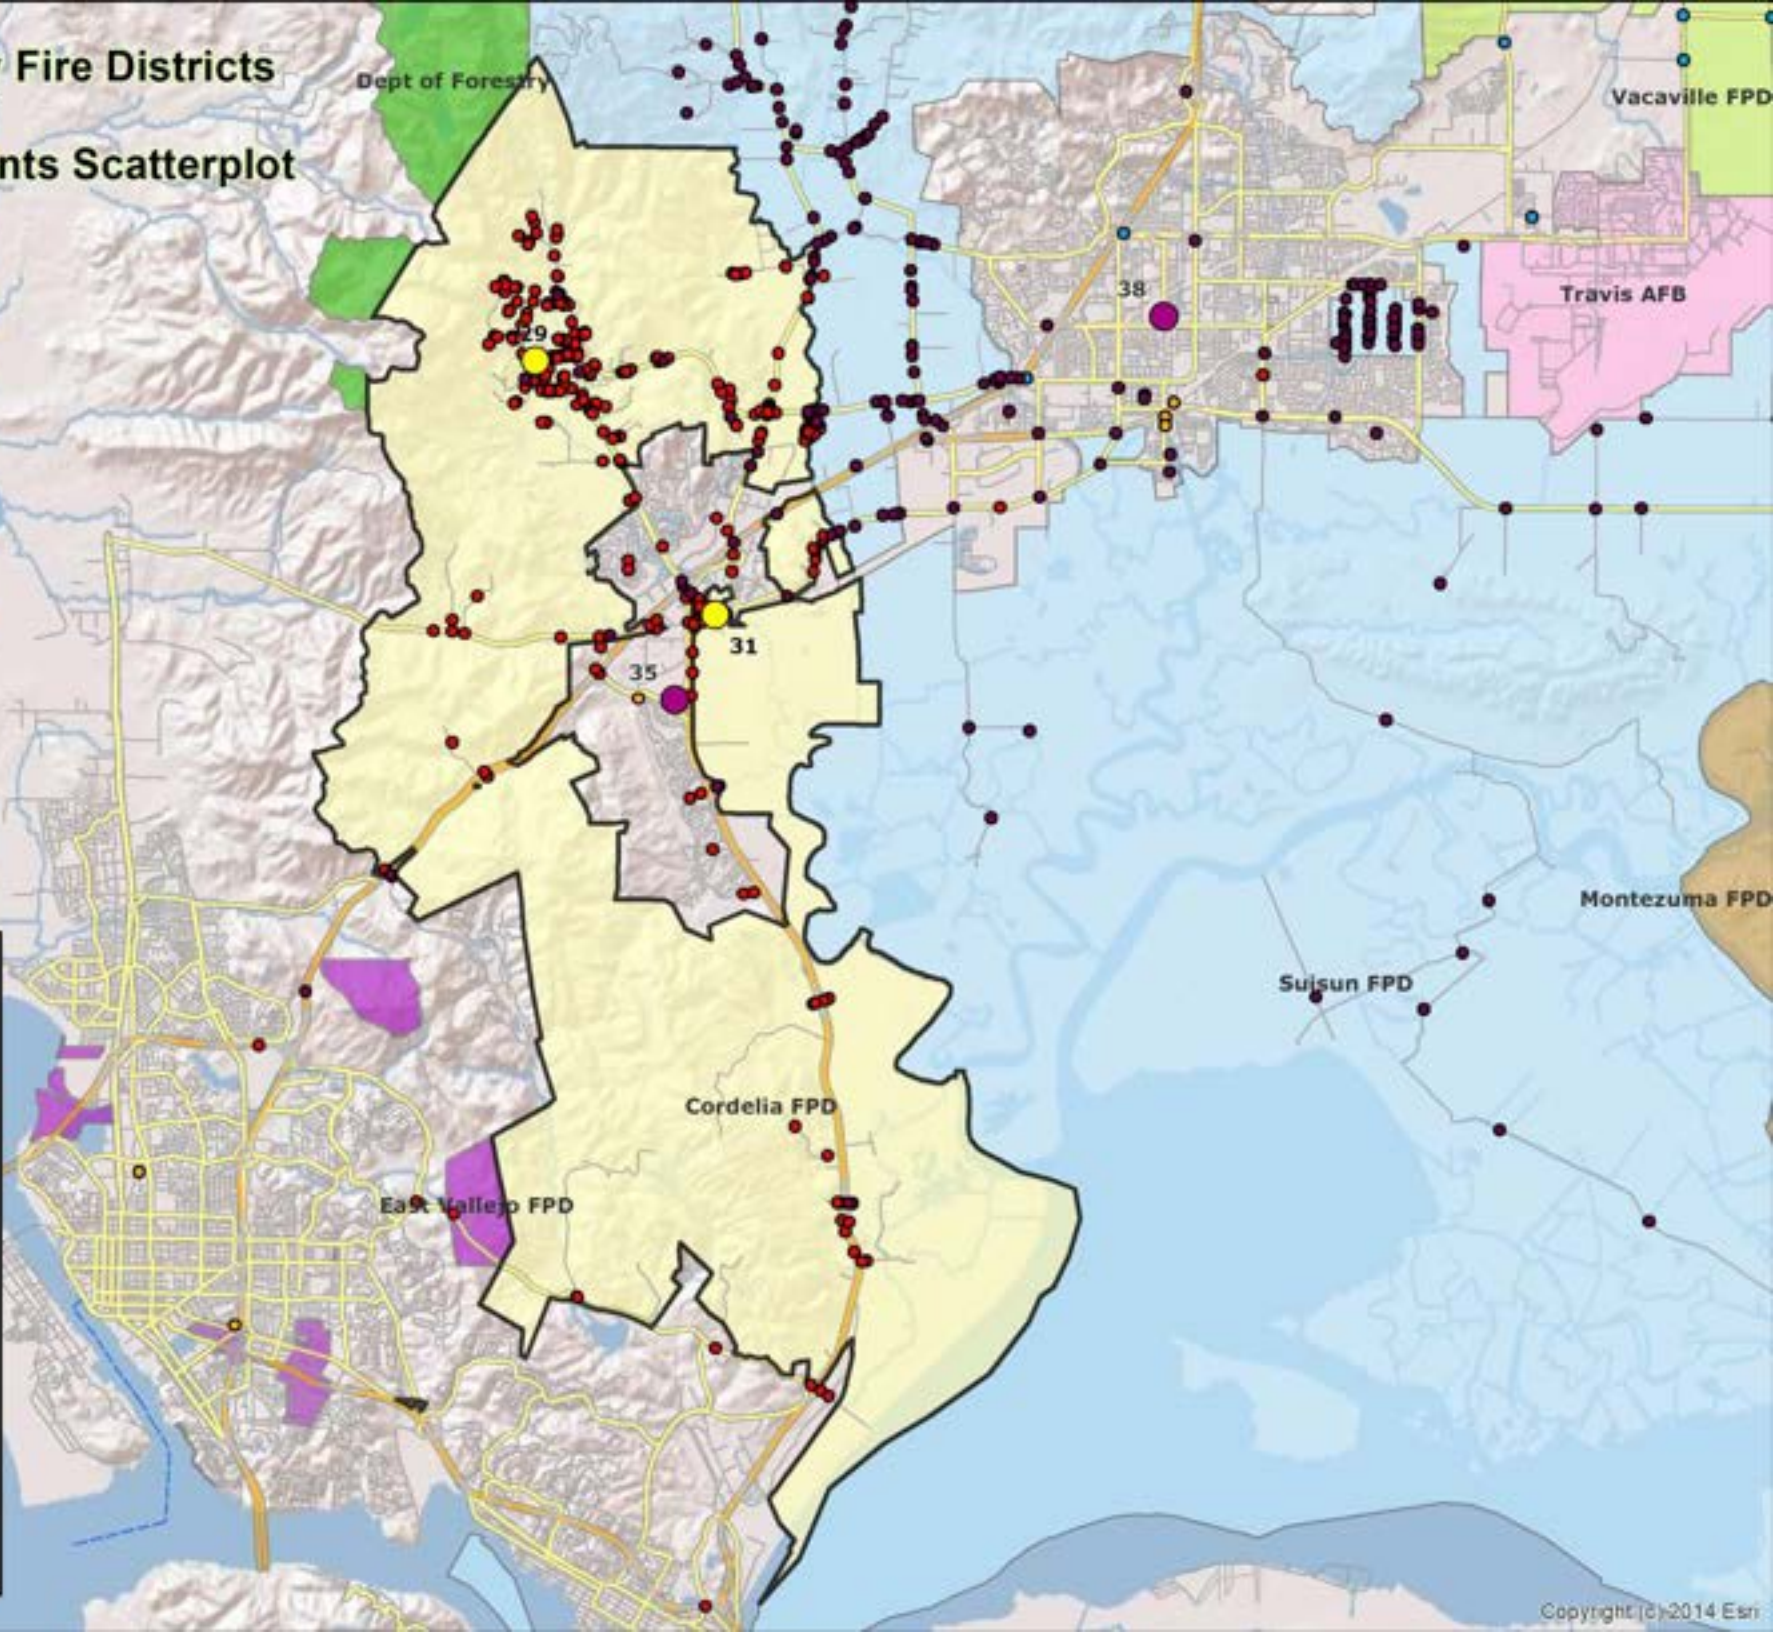

Solano County Fire Districts
Map 5a
All EMS Incidents Scatterplot
Cordelia FPD

Legend

- Fairfield Stations
- CFPD Stations
- SFPD Incidents
- VFPD Incidents
- MFPD Incidents
- CFPD Incidents

Fire Districts

- Cordelia FPD
- Dept of Forestry
- Dixon FPD
- East Vallejo FPD
- Montezuma FPD
- Suisun FPD
- Travis AFB
- Vacaville FPD