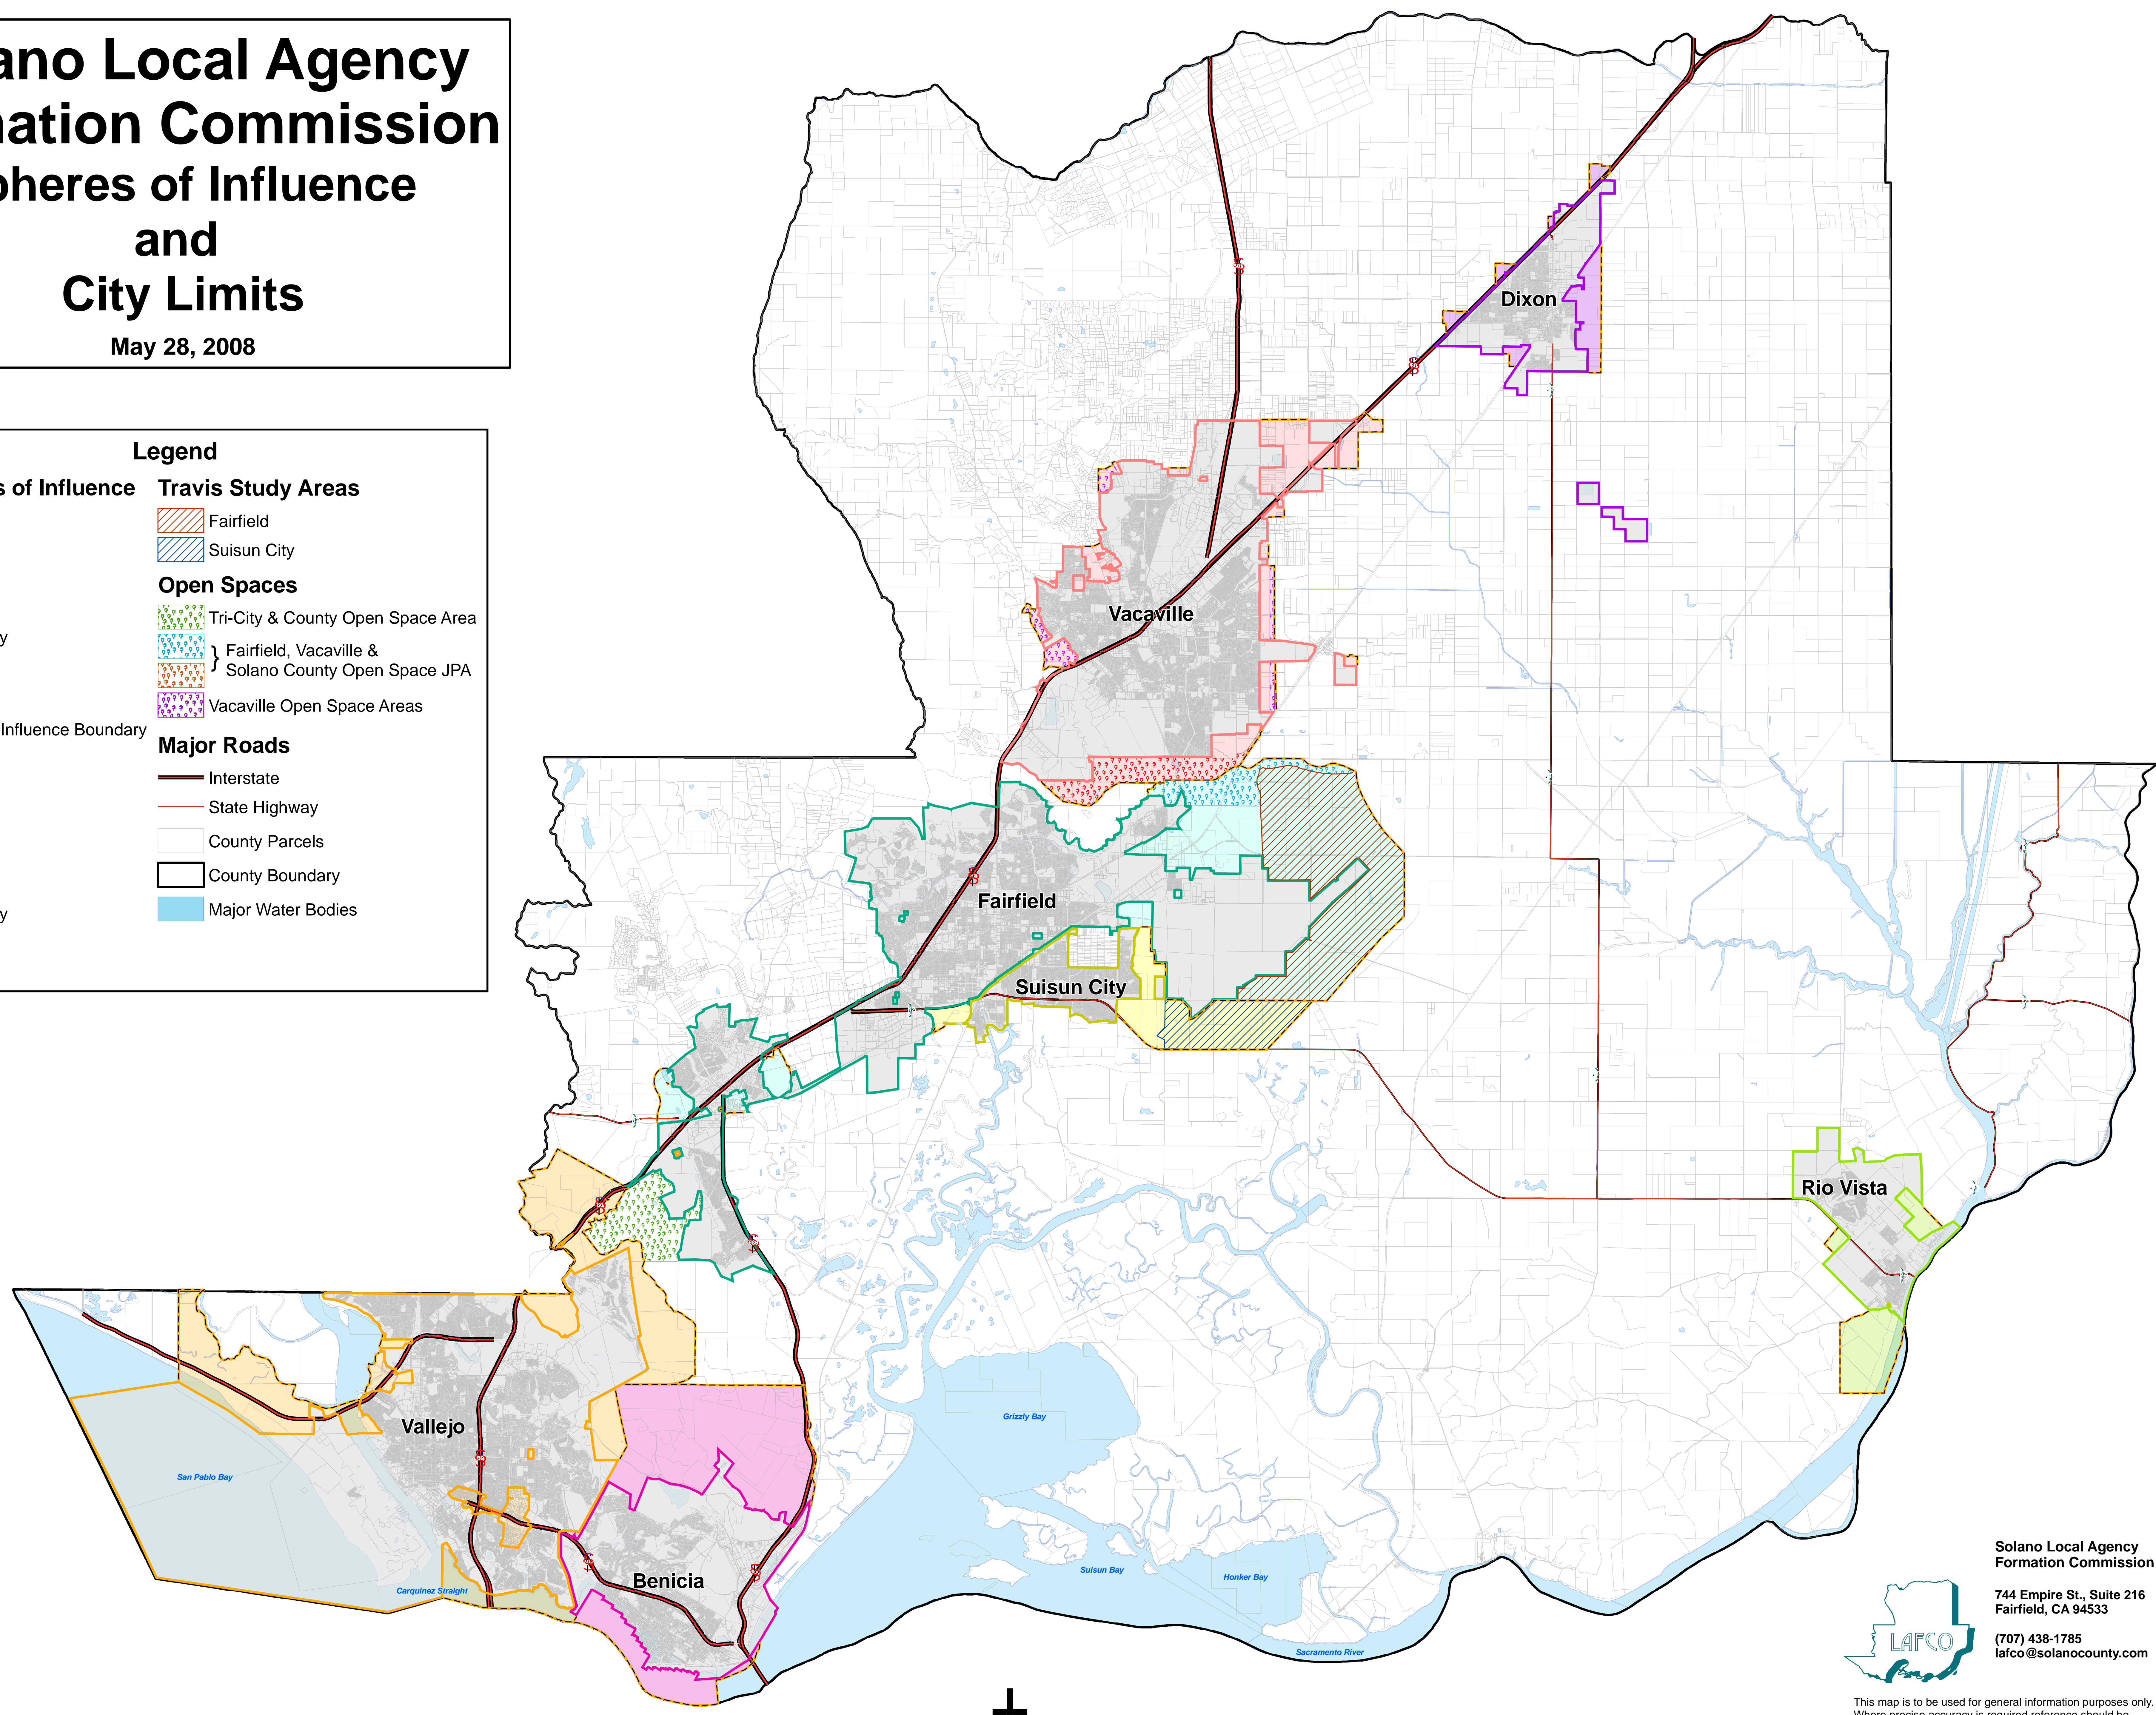

Solano Local Agency Formation Commission Spheres of Influence and City Limits

May 28, 2008

Legend

City Spheres of Influence	Travis Study Areas
Benicia	Fairfield
Dixon	Suisun City
Fairfield	Open Spaces
Rio Vista	Tri-City & County Open Space Area
Suisun City	Fairfield, Vacaville & Solano County Open Space JPA
Vacaville	Vacaville Open Space Areas
Vallejo	
Sphere of Influence Boundary	Major Roads
City Limits	Interstate
Benicia	State Highway
Dixon	County Parcels
Fairfield	County Boundary
Rio Vista	Major Water Bodies
Suisun City	
Vacaville	
Vallejo	

Solano Local Agency Formation Commission
 744 Empire St., Suite 216
 Fairfield, CA 94533
 (707) 438-1785
 lafco@solanocounty.com

This map is to be used for general information purposes only. Where precise accuracy is required reference should be made to certified maps, surveys, documents and/or by other official means.