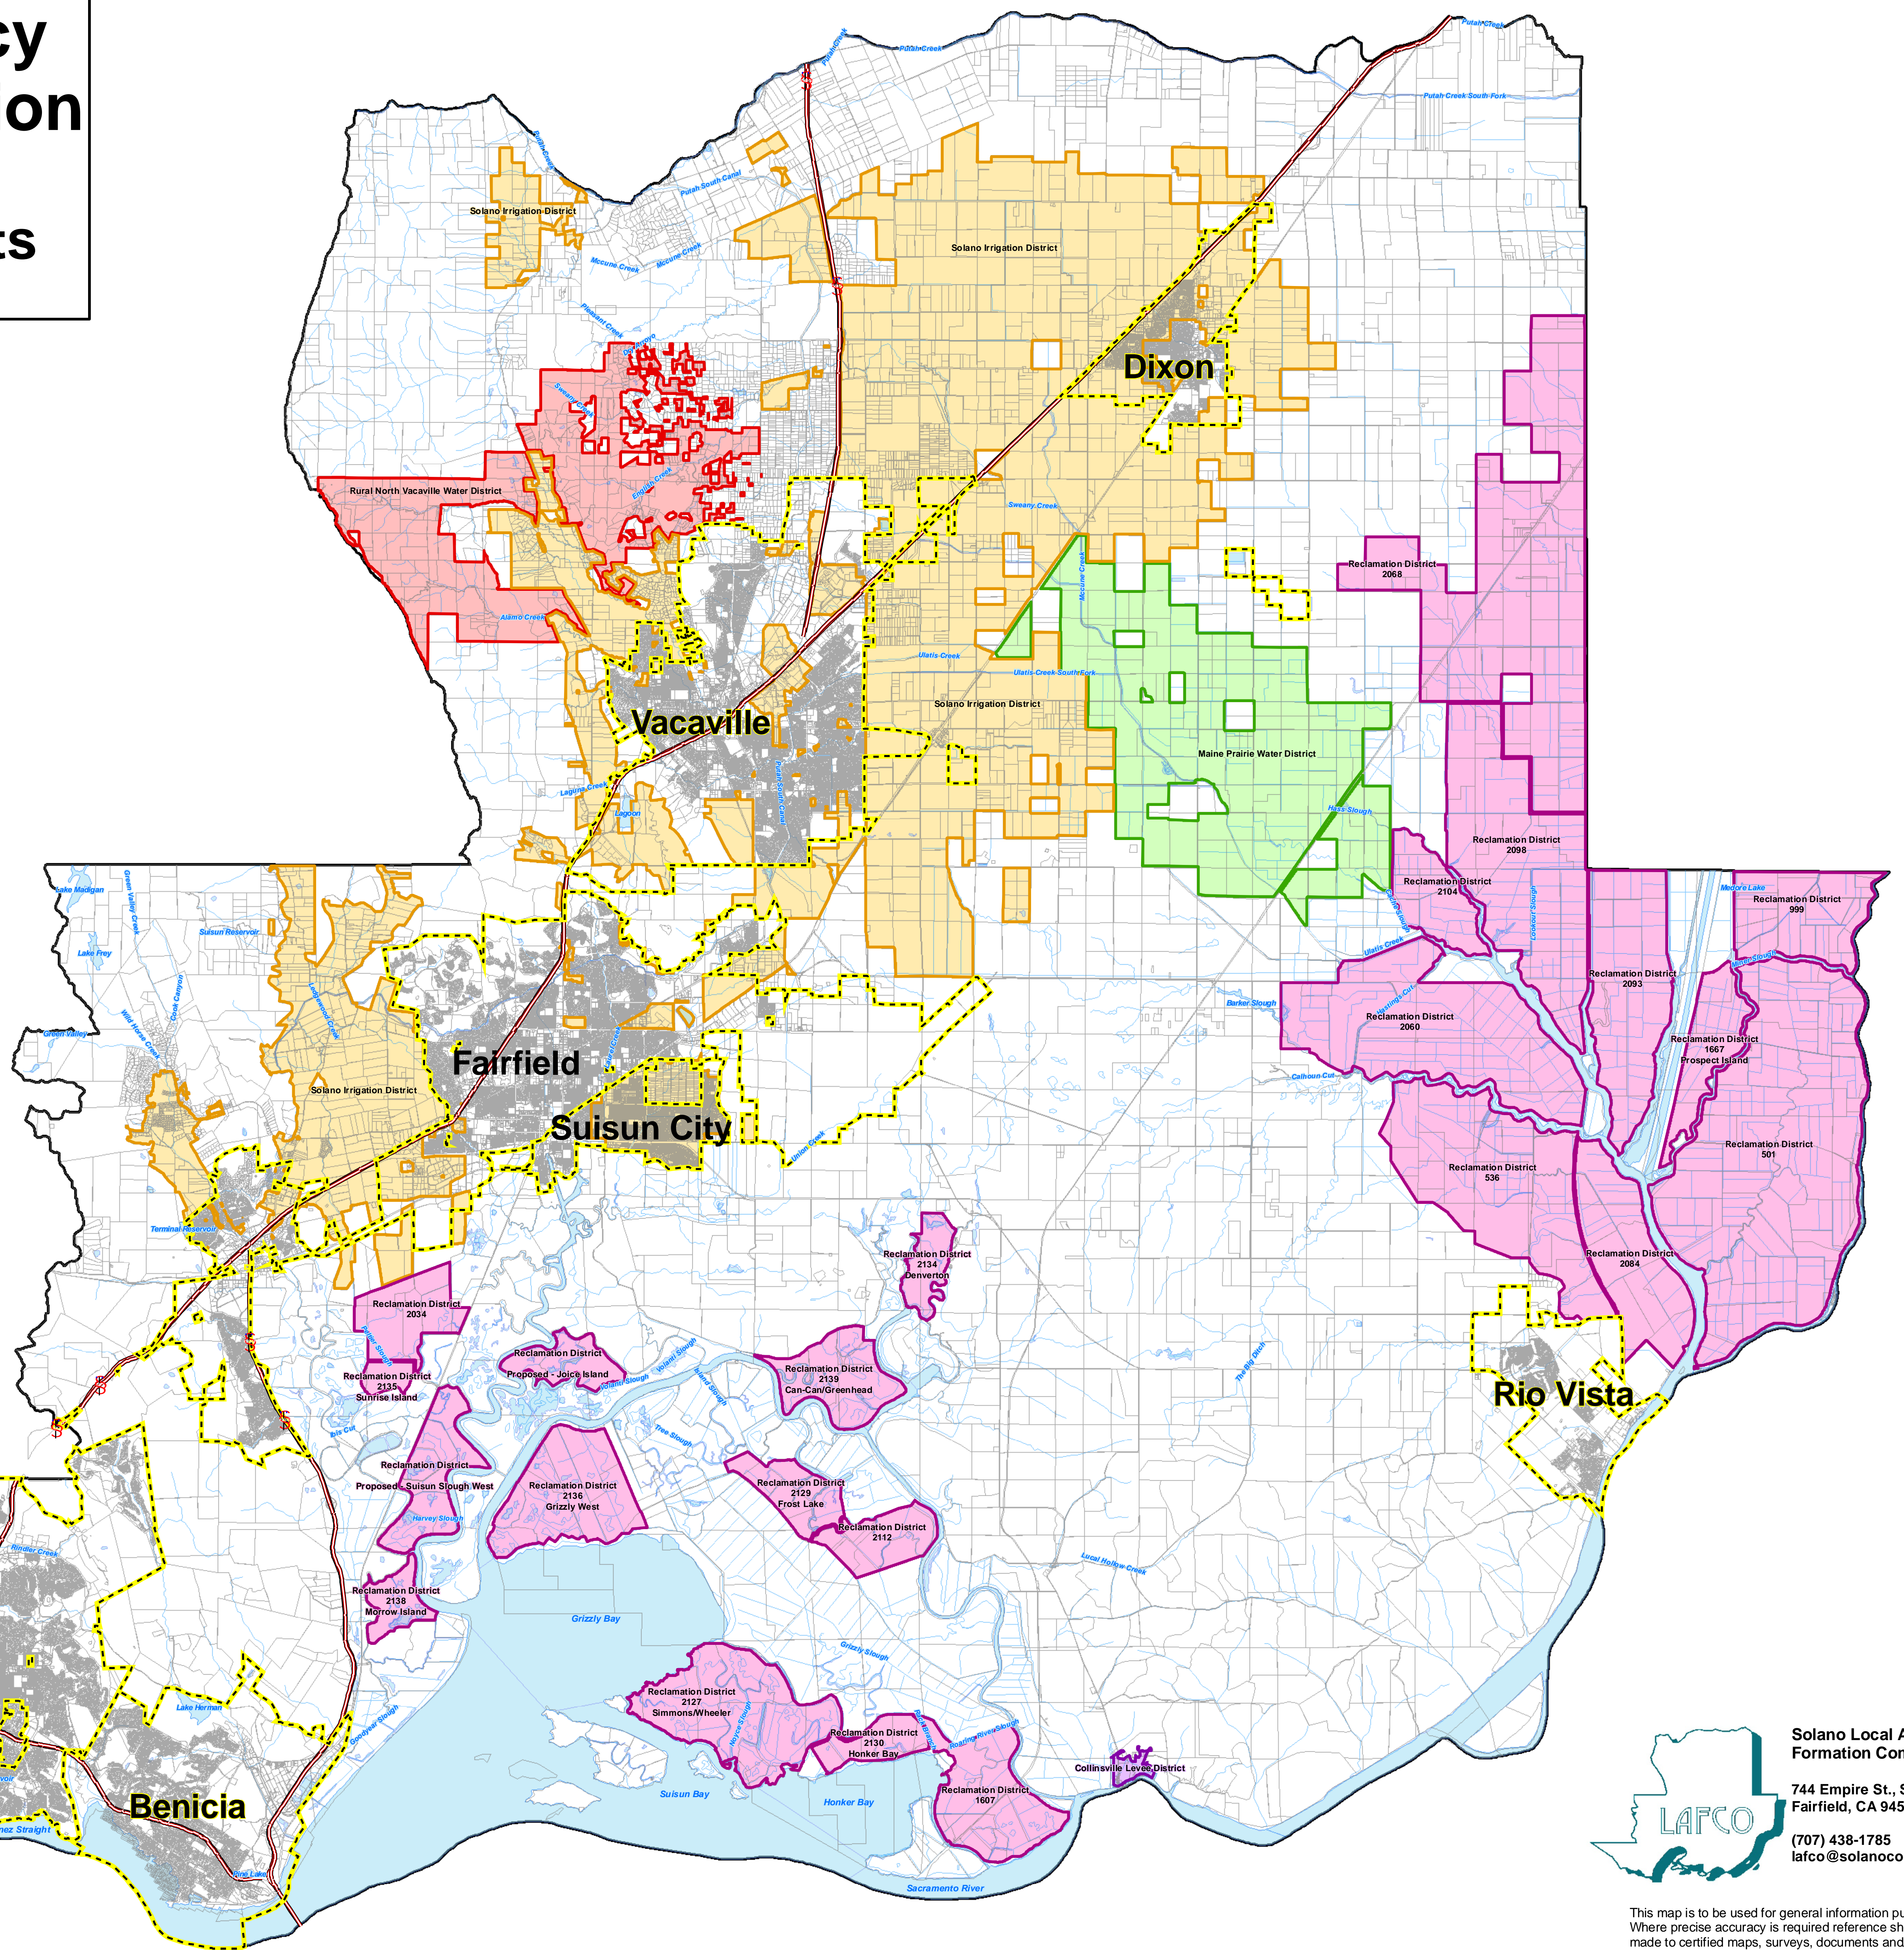

Solano Local Agency Formation Commission

Water & Drainage Related Special Districts

November 9, 2007

Legend

Water District Boundaries

- Maine Prairie Water District
- Rural North Vacaville Water District
- Solano Irrigation District

Reclamation District Boundaries

-

Levee District Boundaries

- Collinsville Levee District

Other Features

- Highways
- City Limits
- County Parcels
- Canals, Creeks & Streams
- Major Water Bodies

Solano Local Agency Formation Commission
 744 Empire St., Suite 216
 Fairfield, CA 94533
 (707) 438-1785
 lafco@solanocounty.com

This map is to be used for general information purposes only. Where precise accuracy is required reference should be made to certified maps, surveys, documents and/or by other official means.