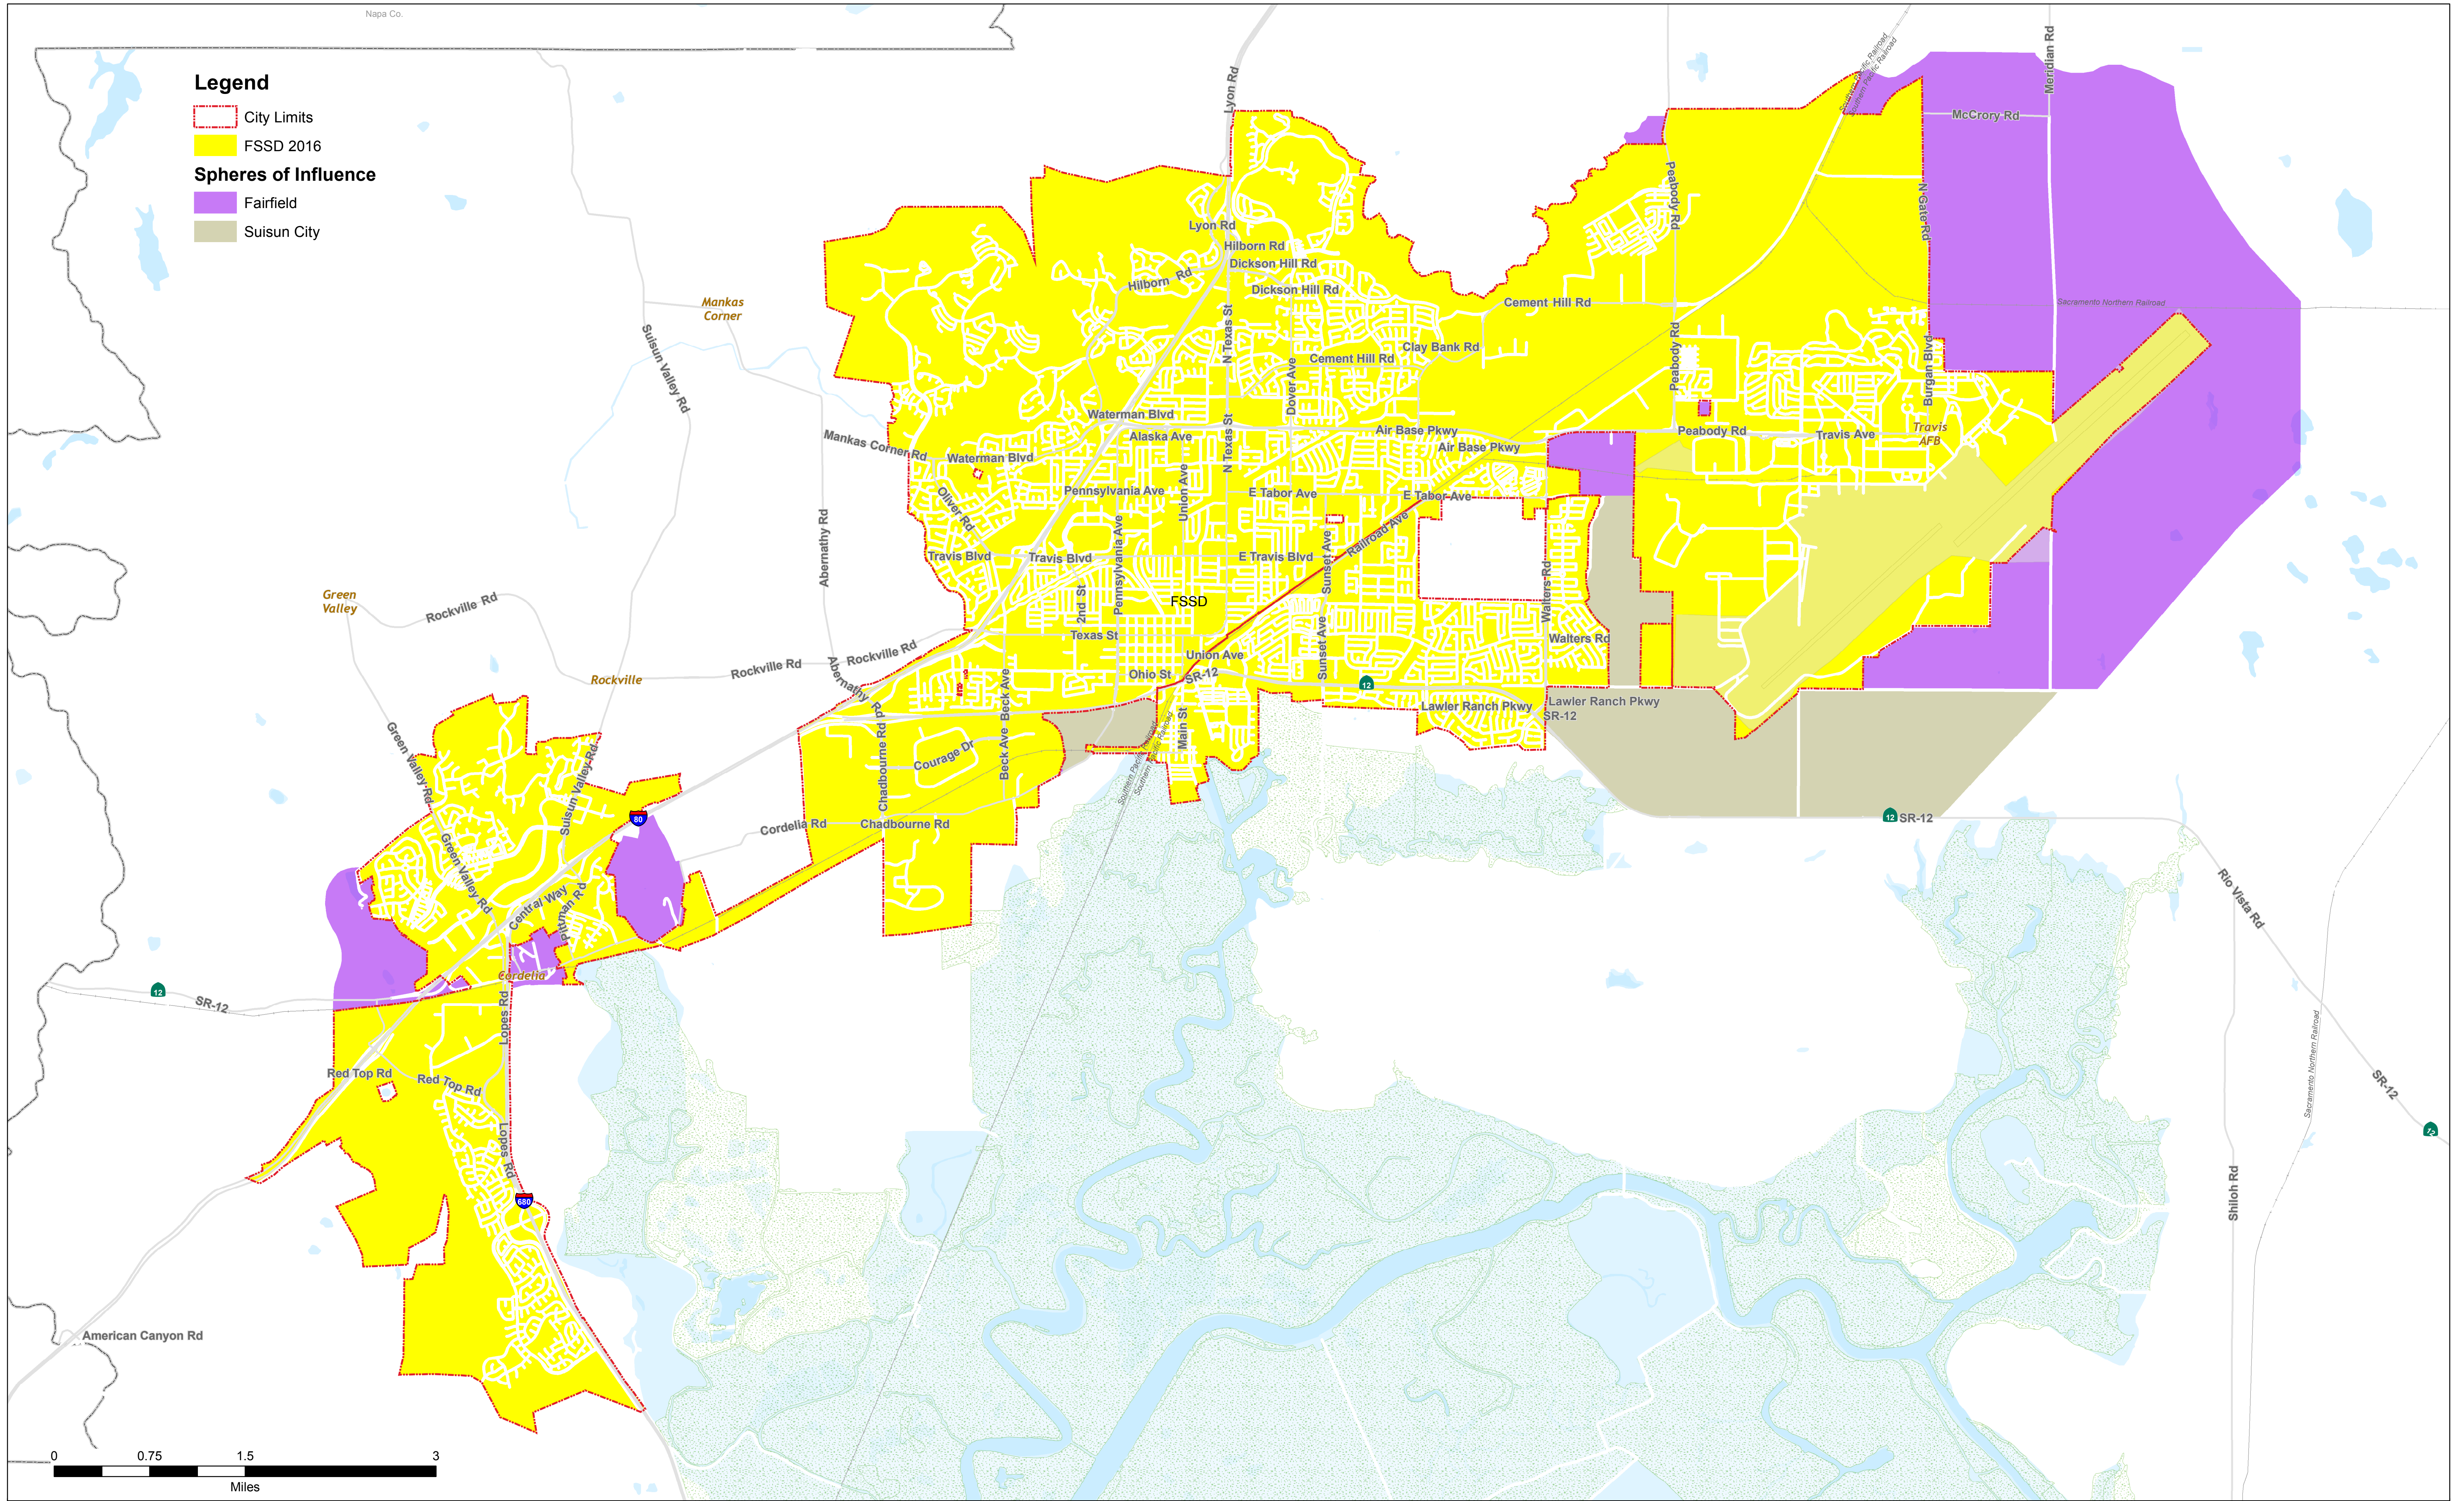

Legend

- City Limits
- FSSD 2016

Spheres of Influence

- Fairfield
- Suisun City

Department of Information Technology, GIS Services

Fairfield Suisun Sewer District (FSSD) Boundaries
Fairfield Suisun City Limits and City
Spheres of Influence 2016

Solano County