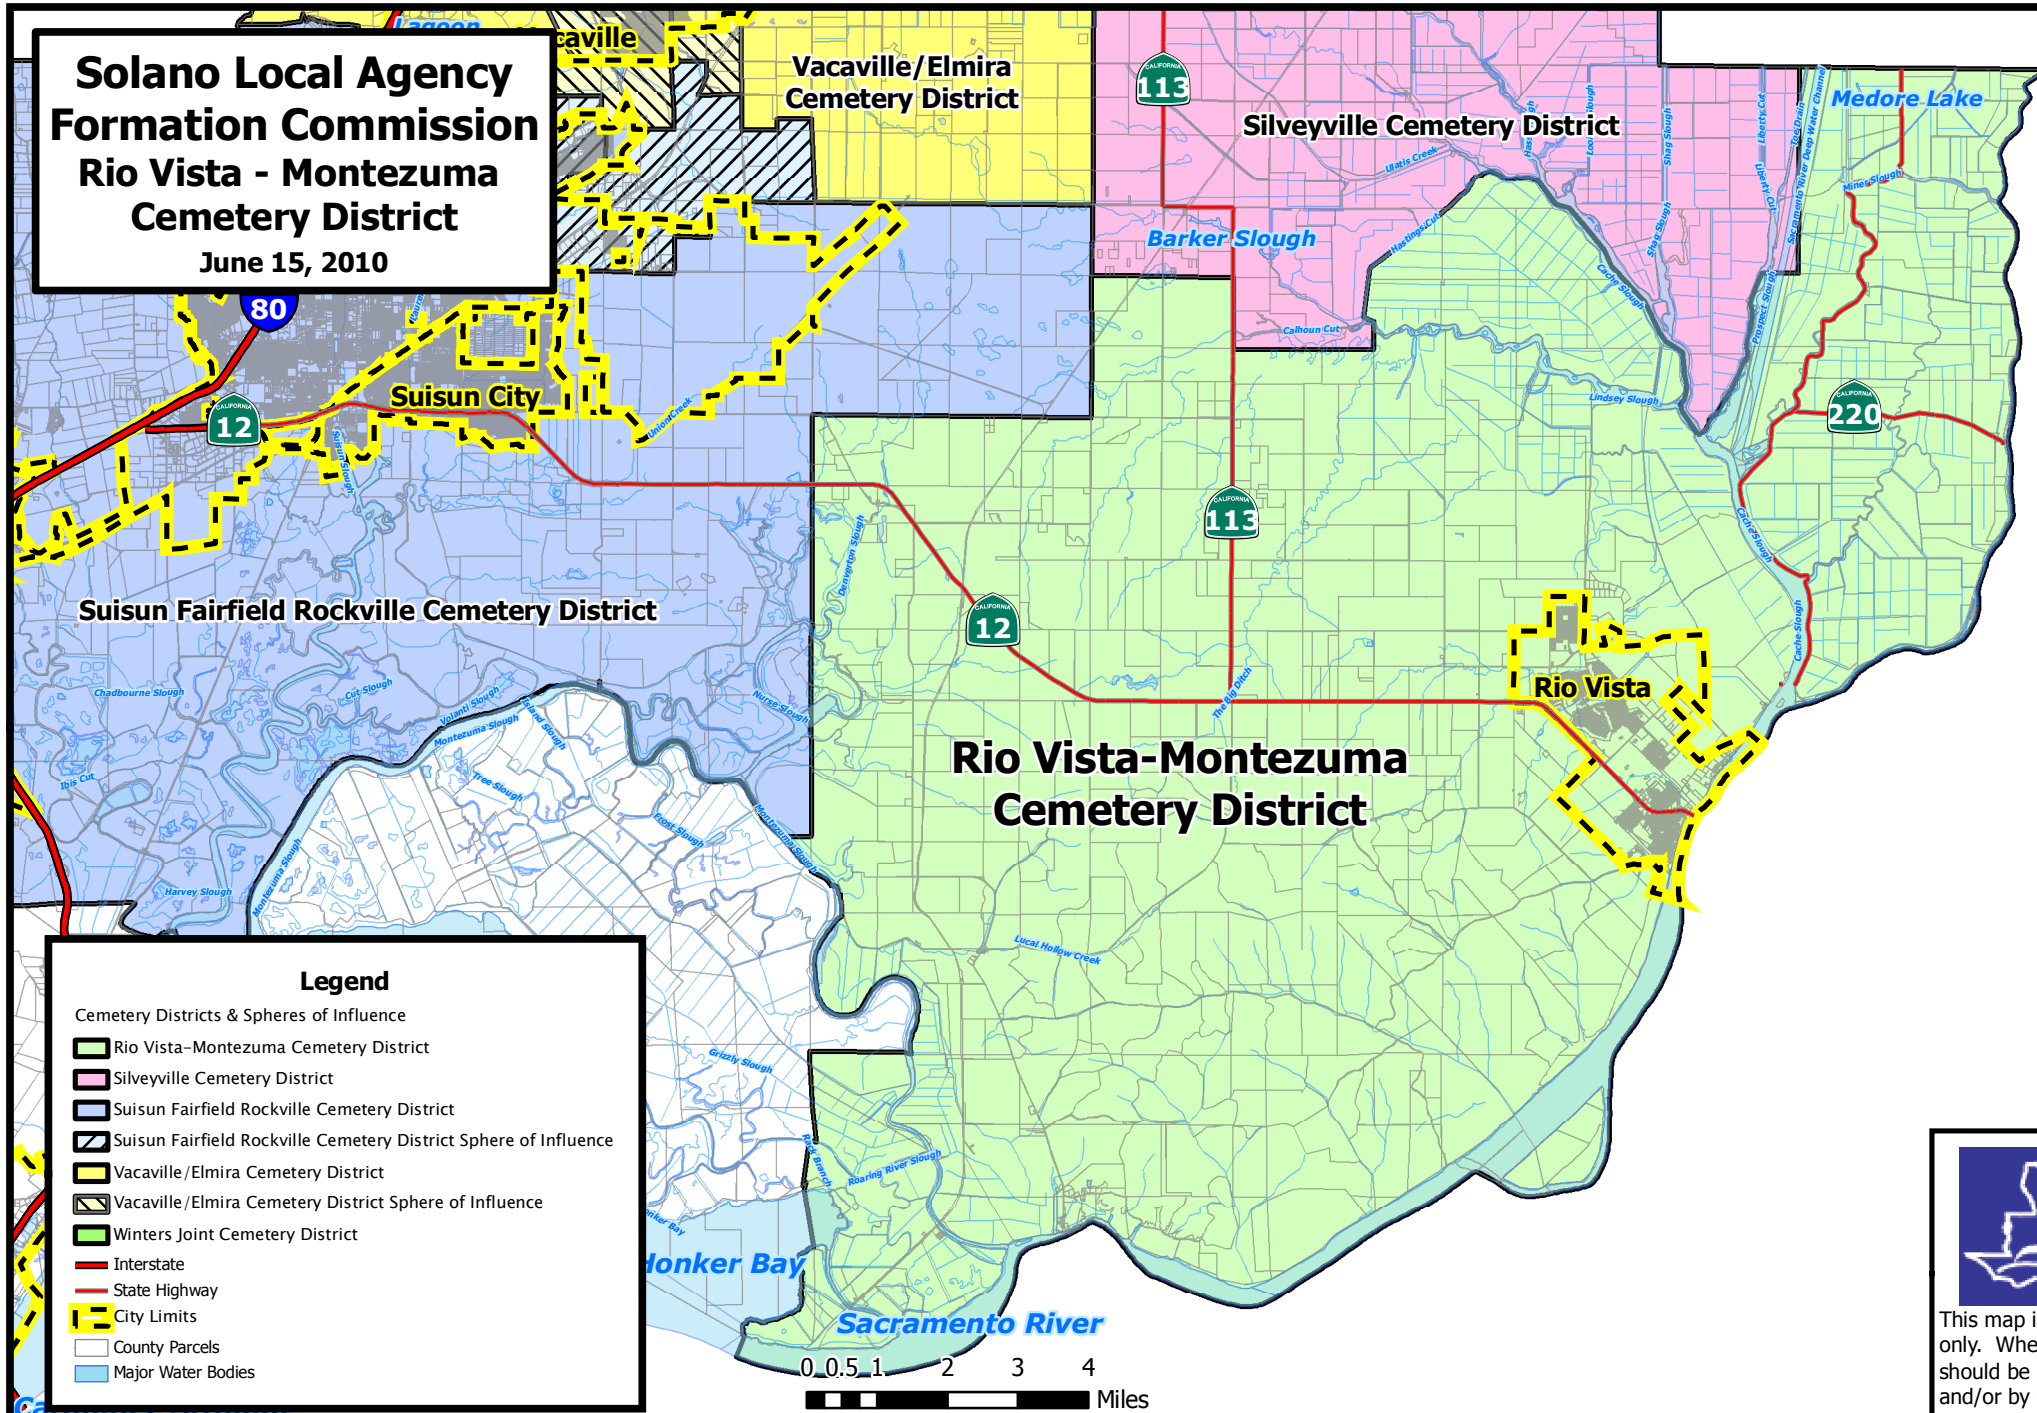

**Solano Local Agency  
Formation Commission  
Rio Vista - Montezuma  
Cemetery District**

June 15, 2010

**Legend**

Cemetery Districts & Spheres of Influence

- Rio Vista-Montezuma Cemetery District
- Silveyville Cemetery District
- Suisun Fairfield Rockville Cemetery District
- Suisun Fairfield Rockville Cemetery District Sphere of Influence
- Vacaville/Elmira Cemetery District
- Vacaville/Elmira Cemetery District Sphere of Influence
- Winters Joint Cemetery District
- Interstate
- State Highway
- City Limits
- County Parcels
- Major Water Bodies

**Solano Local Agency  
Formation Commission**  
744 Empire St., Suite 216  
Fairfield, CA 94533  
(707) 439-3897  
[www.solanofaco.com](http://www.solanofaco.com)

This map is to be used for general information purposes only. Where precise accuracy is required reference should be made to certified maps, surveys, documents and/or by other official means.