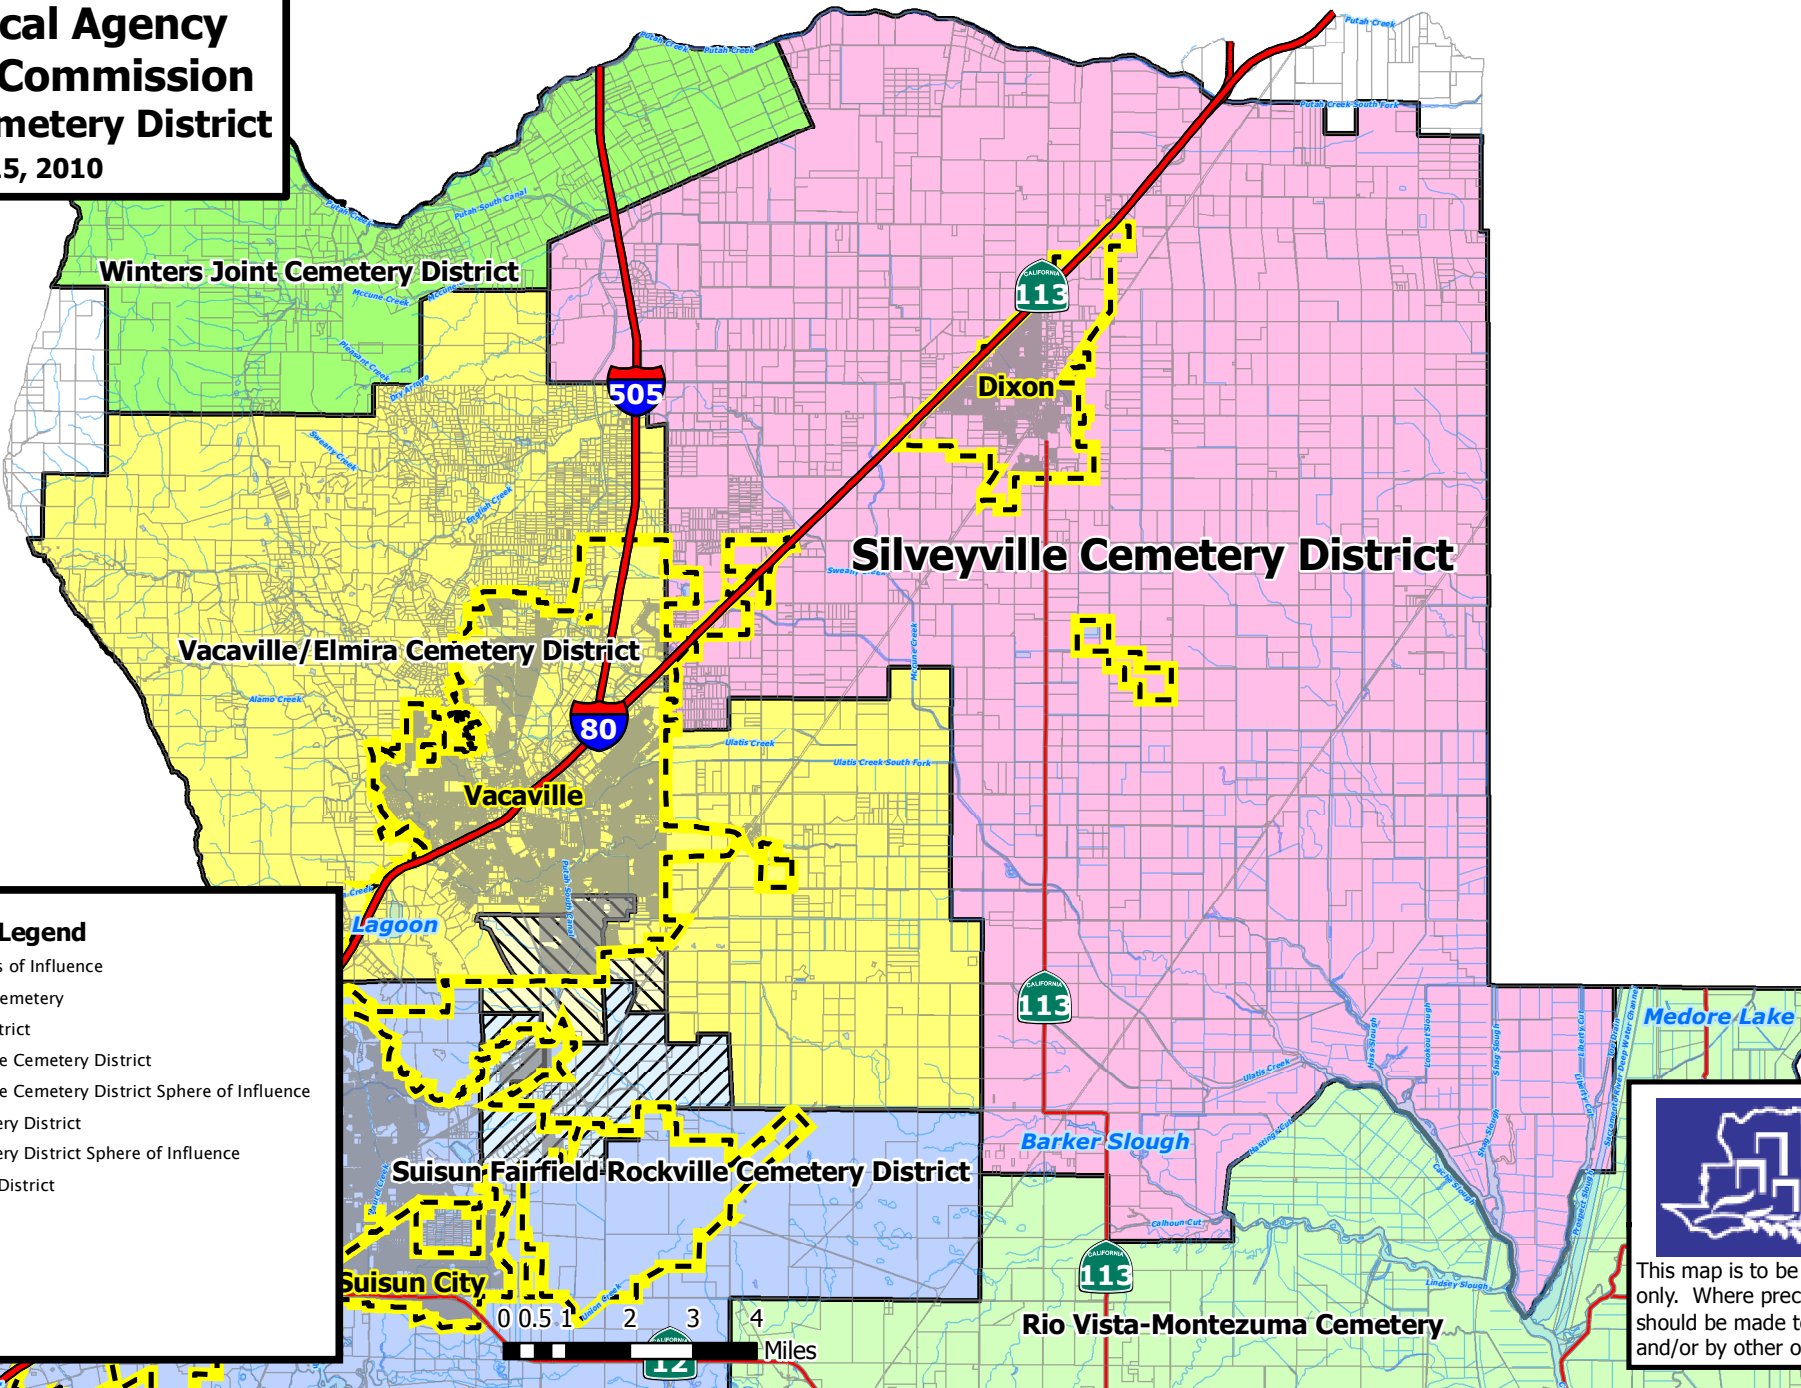

**Solano Local Agency  
Formation Commission  
Silveyville Cemetery District**  
June 15, 2010

**Legend**

Cemetery Districts & Spheres of Influence

- Rio Vista-Montezuma Cemetery
- Silveyville Cemetery District
- Suisun Fairfield Rockville Cemetery District
- Suisun Fairfield Rockville Cemetery District Sphere of Influence
- Vacaville/Elmira Cemetery District
- Vacaville/Elmira Cemetery District Sphere of Influence
- Winters Joint Cemetery District

- Interstate
- State Highway
- City Limits
- County Parcels
- Major Water Bodies

**Solano Local Agency  
Formation Commission**  
744 Empire St., Suite 216  
Fairfield, CA 94533  
(707) 439-3897  
[www.solanofaco.com](http://www.solanofaco.com)

This map is to be used for general information purposes only. Where precise accuracy is required reference should be made to certified maps, surveys, documents and/or by other official means.