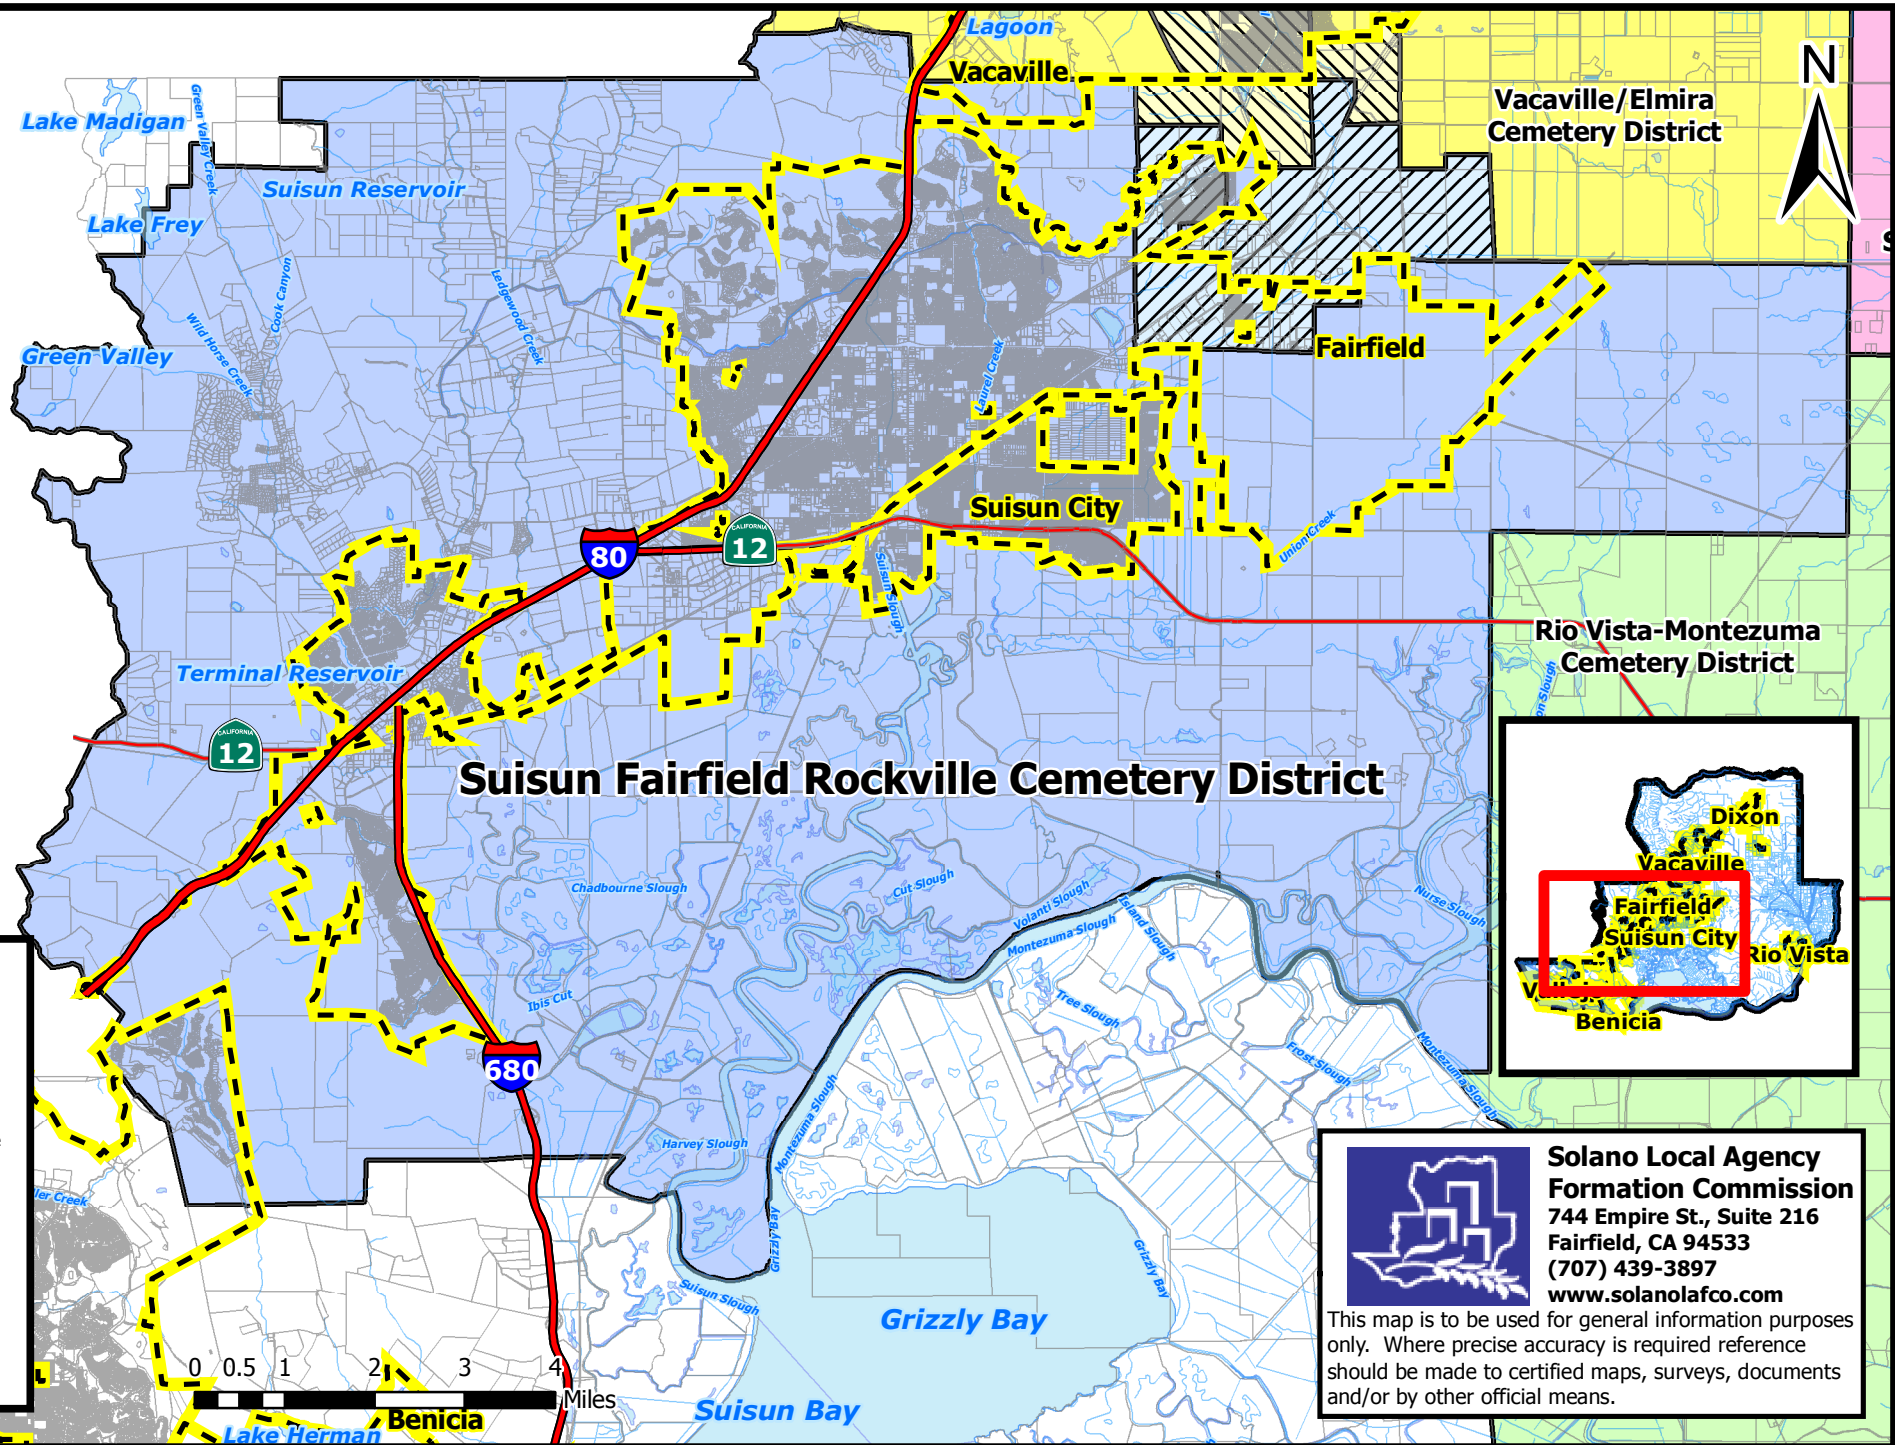

**Solano Local Agency
Formation Commission
Suisun Fairfield Rockville
Cemetery District**

June 15, 2010

Legend

Cemetery Districts & Spheres of Influence

- Rio Vista-Montezuma Cemetery
- Silveyville Cemetery District
- Suisun Fairfield Rockville Cemetery District
- Suisun Fairfield Rockville Cemetery District Sphere of Influence
- Vacaville/Elmira Cemetery District
- Vacaville/Elmira Cemetery District Sphere of Influence
- Winters Joint Cemetery District

- Interstate
- State Highway
- City Limits
- County Parcels
- Major Water Bodies

**Solano Local Agency
Formation Commission**
744 Empire St., Suite 216
Fairfield, CA 94533
(707) 439-3897
www.solanofaco.com

This map is to be used for general information purposes only. Where precise accuracy is required reference should be made to certified maps, surveys, documents and/or by other official means.