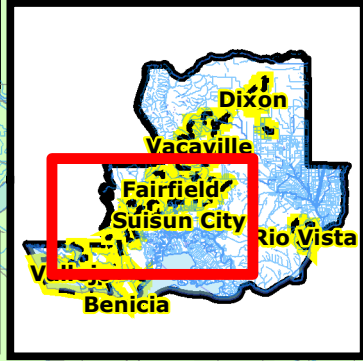

**Solano Local Agency
Formation Commission
Suisun Fairfield Rockville
Cemetery District**

June 15, 2010

Legend

Cemetery Districts & Spheres of Influence

- Rio Vista-Montezuma Cemetery
- Silveyville Cemetery District
- Suisun Fairfield Rockville Cemetery District
- Suisun Fairfield Rockville Cemetery District Sphere of Influence
- Vacaville/Elmira Cemetery District
- Vacaville/Elmira Cemetery District Sphere of Influence
- Winters Joint Cemetery District

- Interstate
- State Highway
- City Limits
- County Parcels
- Major Water Bodies

**Solano Local Agency
Formation Commission**
744 Empire St., Suite 216
Fairfield, CA 94533
(707) 439-3897
www.solanofaco.com

This map is to be used for general information purposes only. Where precise accuracy is required reference should be made to certified maps, surveys, documents and/or by other official means.