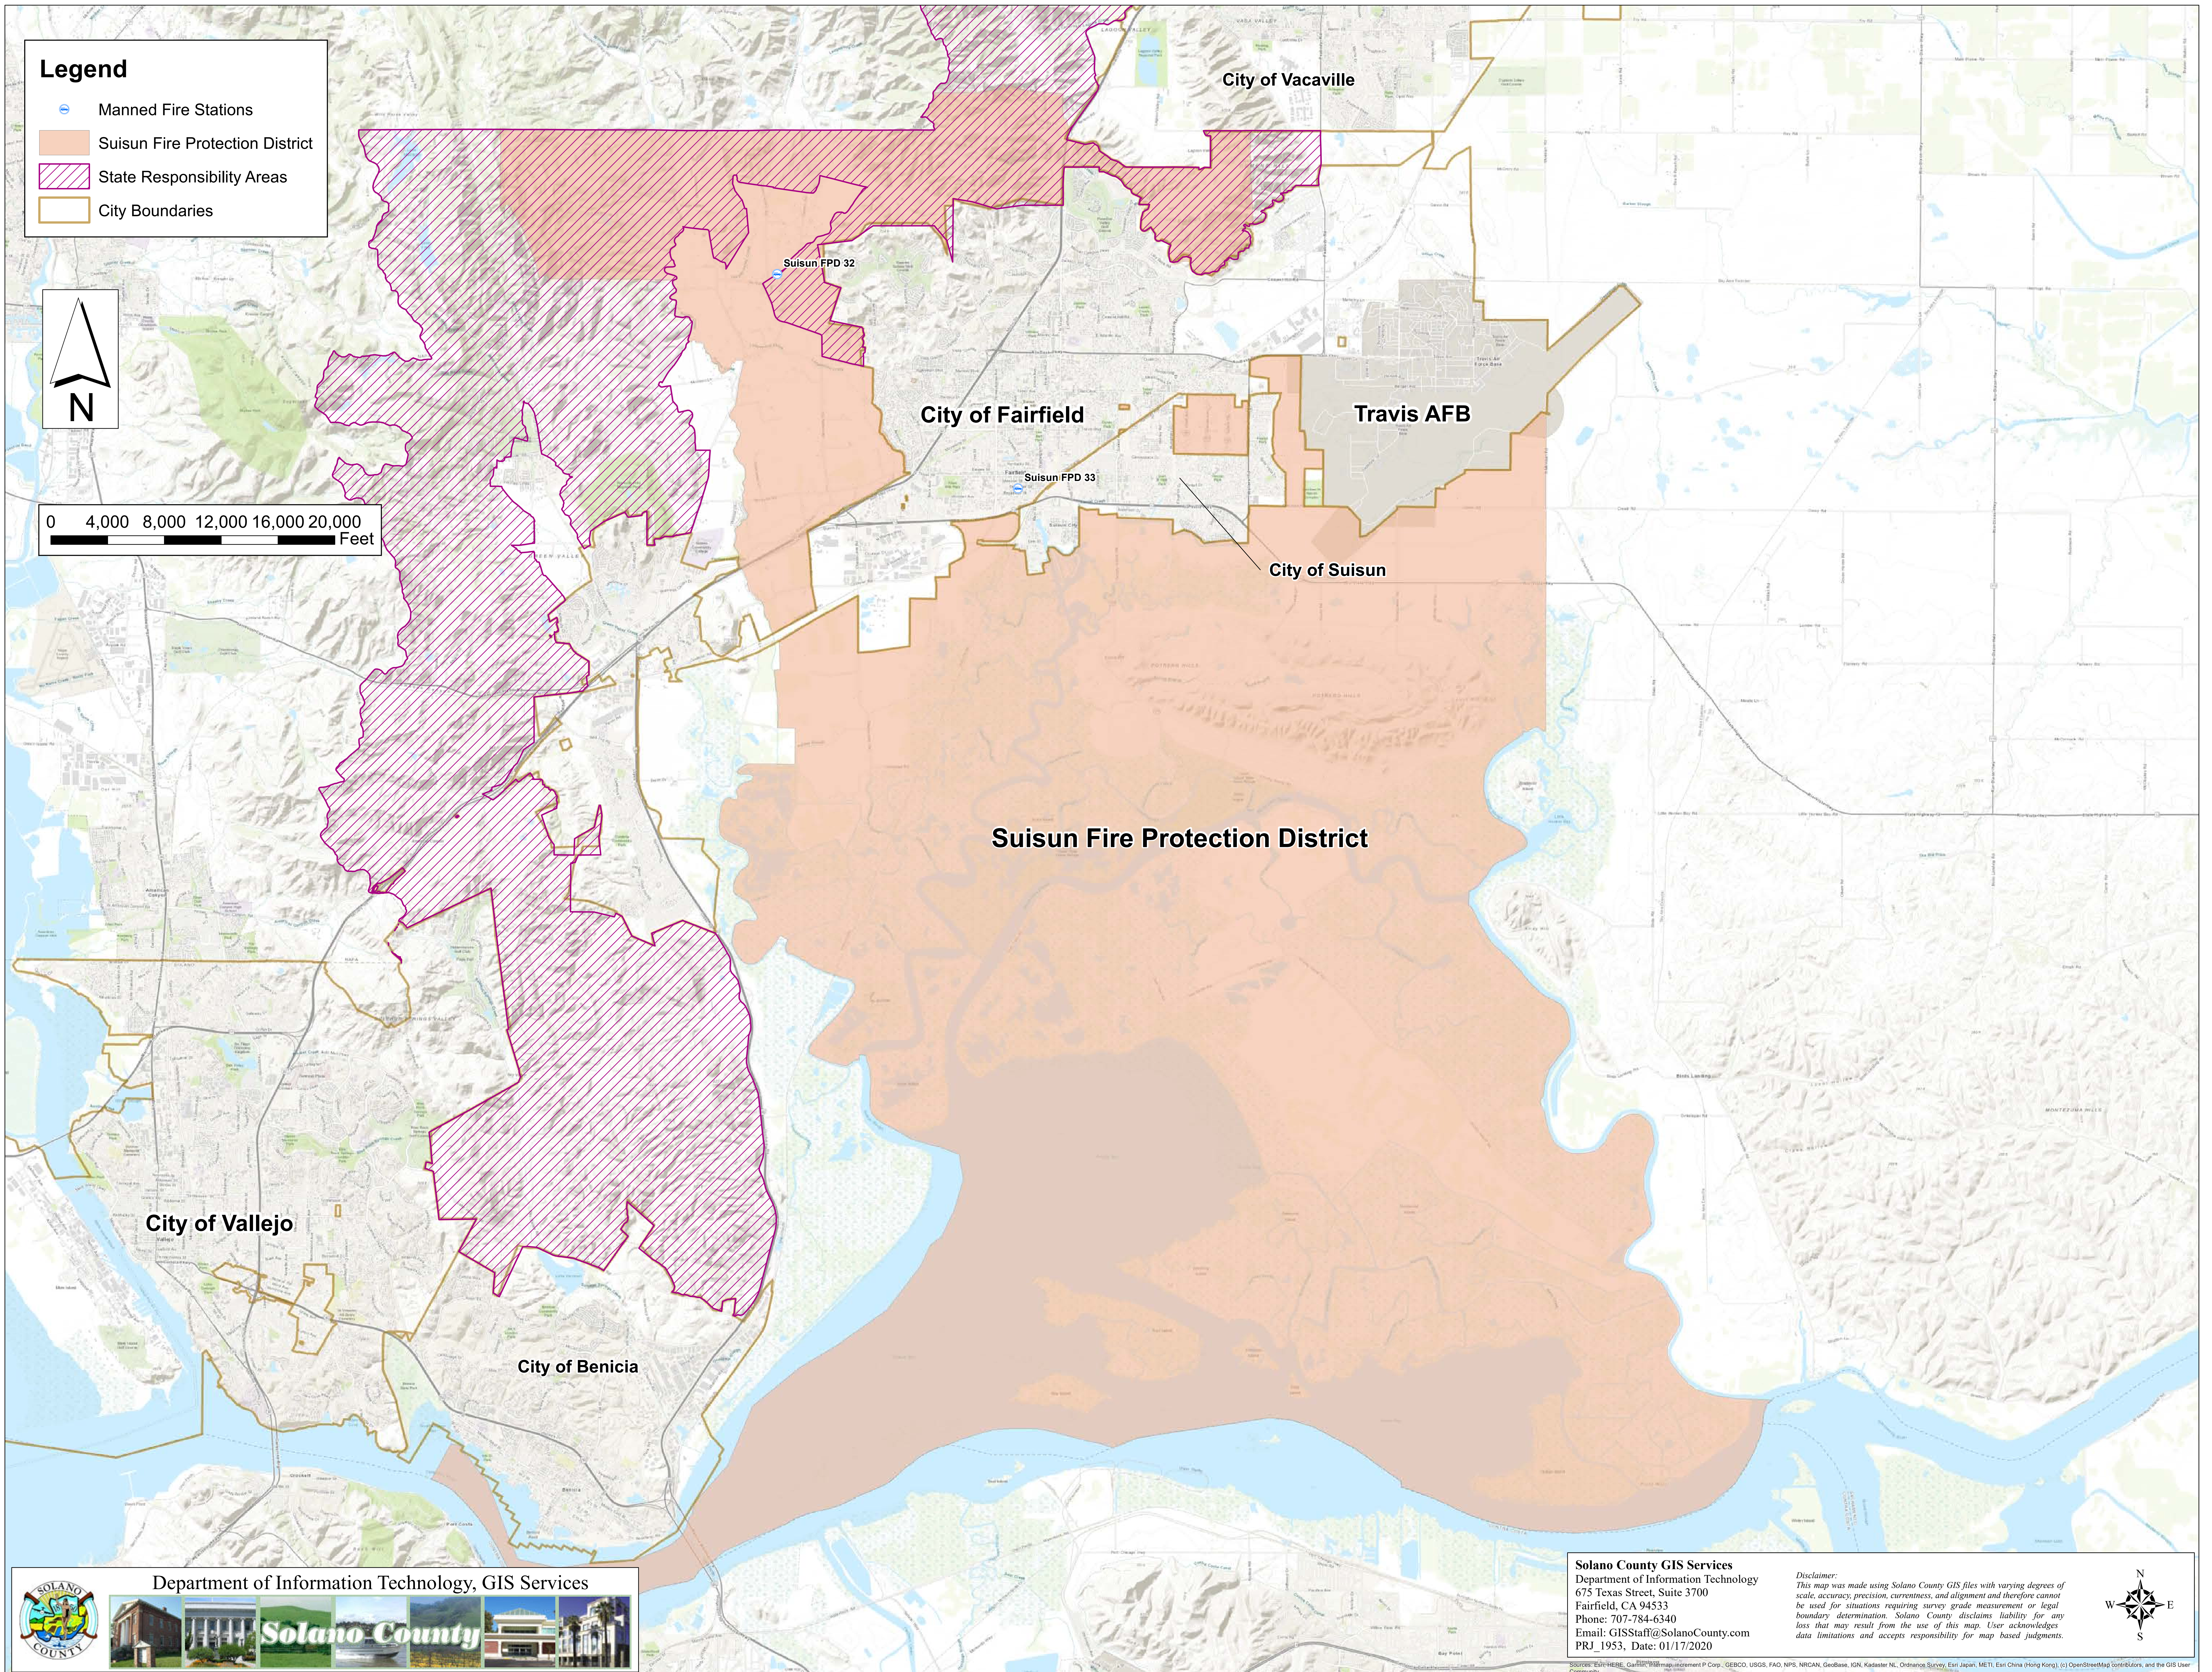

Legend

- Manned Fire Stations
- Suisun Fire Protection District
- State Responsibility Areas
- City Boundaries

0 4,000 8,000 12,000 16,000 20,000 Feet

Department of Information Technology, GIS Services

Solano County

Solano County GIS Services
Department of Information Technology
675 Texas Street, Suite 3700
Fairfield, CA 94533
Phone: 707-784-6340
Email: GISStaff@SolanoCounty.com
PRJ_1953, Date: 01/17/2020