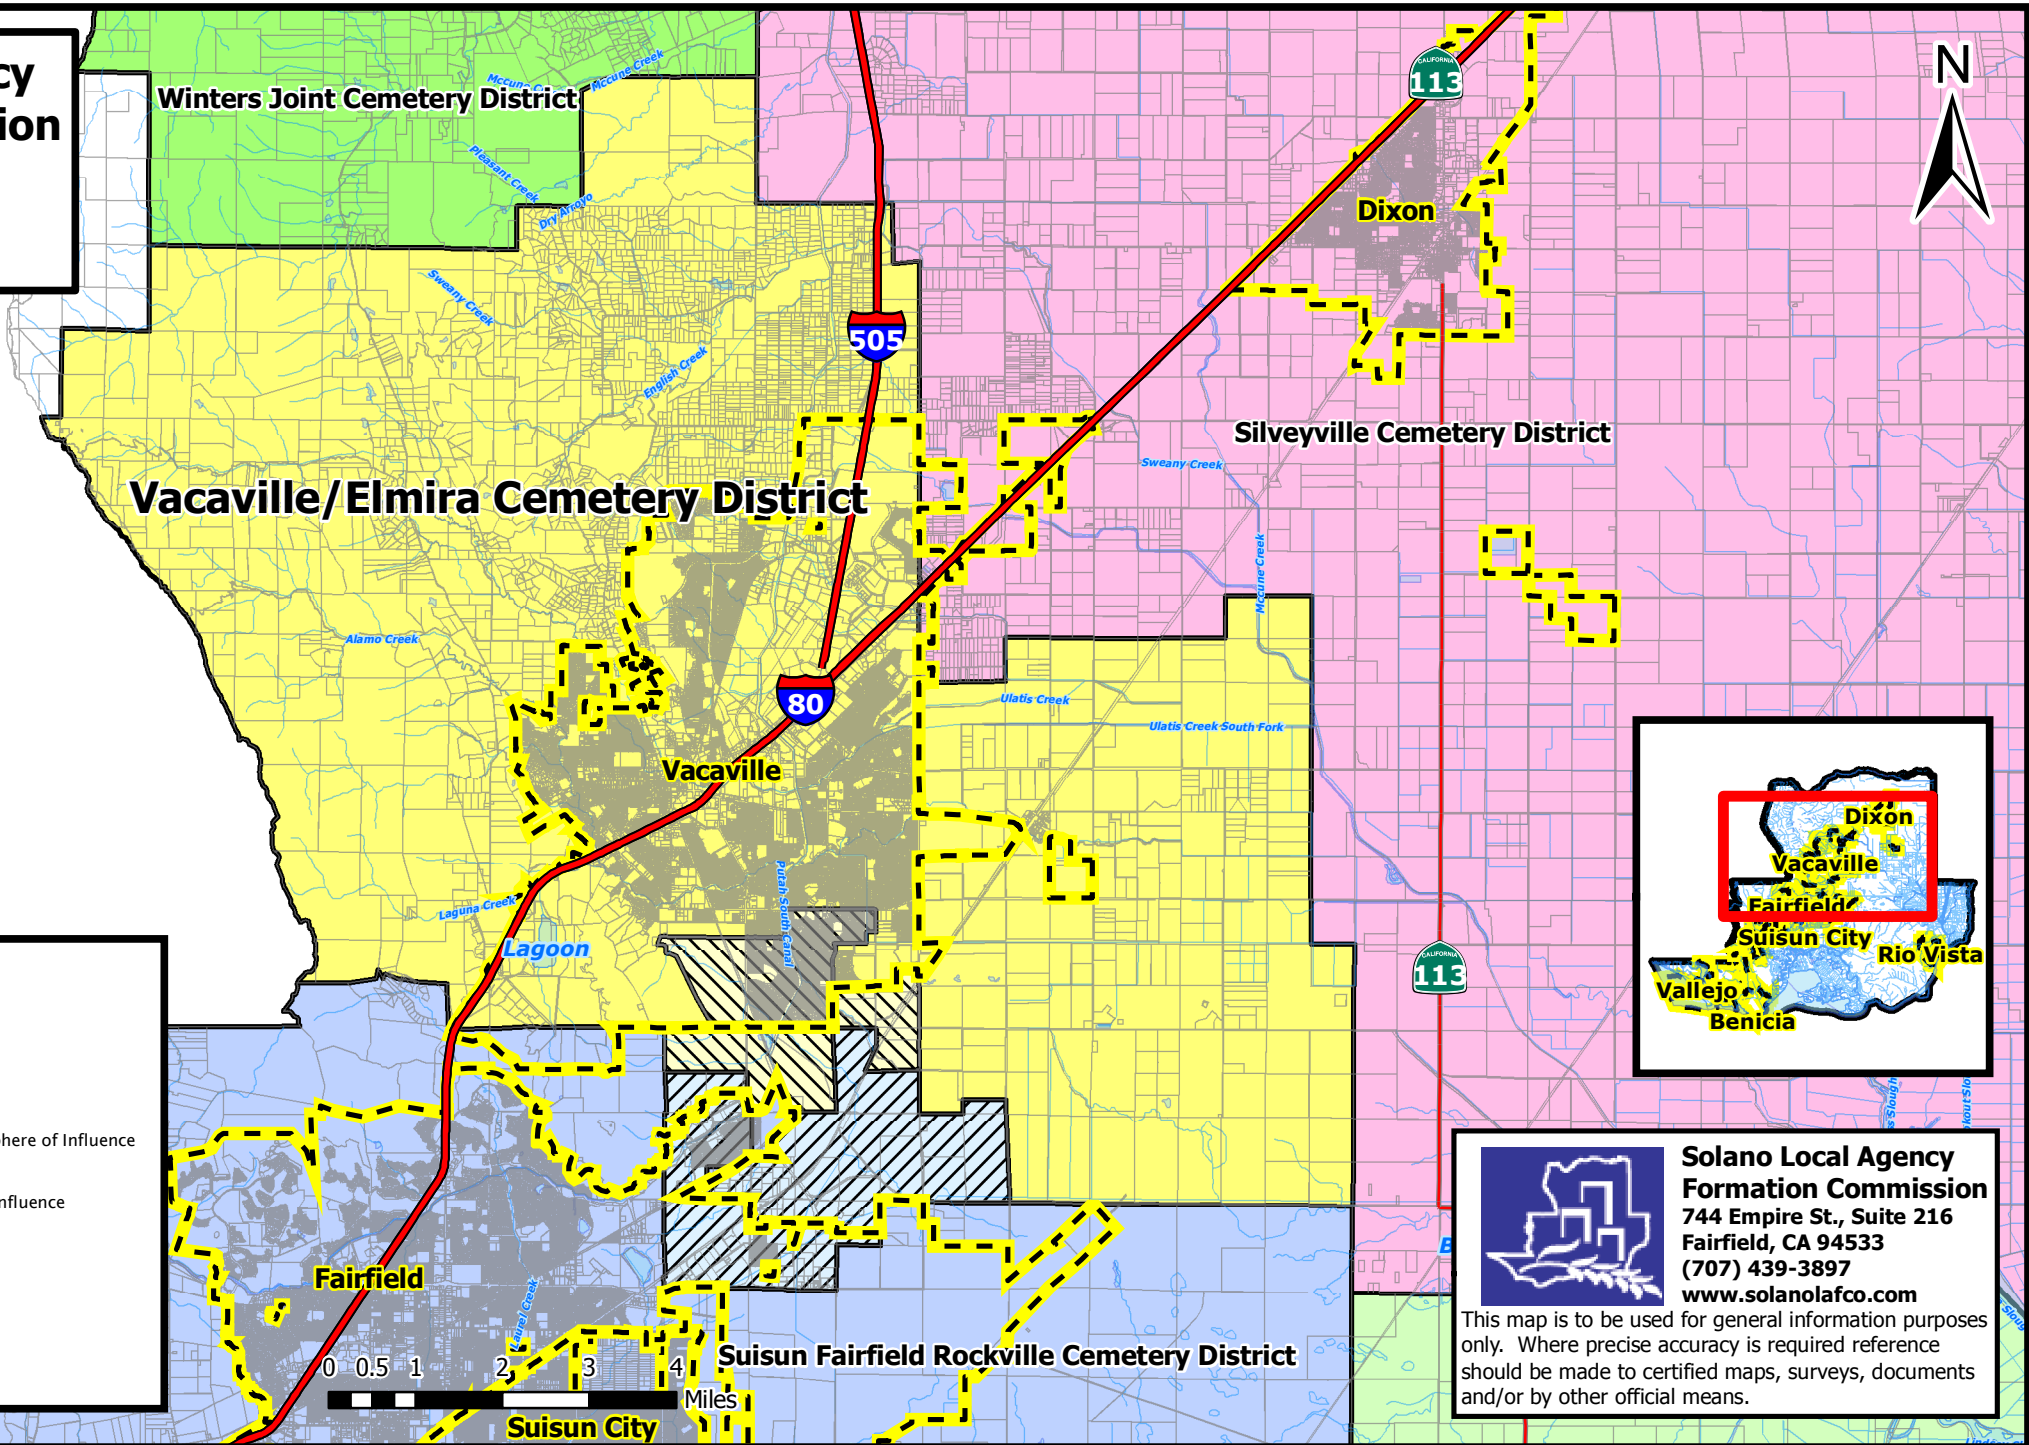

**Solano Local Agency
Formation Commission
Vacaville/Elmira
Cemetery District
June 15, 2010**

Vacaville/Elmira Cemetery District

Legend

Cemetery Districts & Spheres of Influence

- Rio Vista-Montezuma Cemetery
- Silveyville Cemetery District
- Suisun Fairfield Rockville Cemetery District
- Suisun Fairfield Rockville Cemetery District Sphere of Influence
- Vacaville/Elmira Cemetery District
- Vacaville/Elmira Cemetery District Sphere of Influence
- Winters Joint Cemetery District

- Interstate
- State Highway
- City Limits
- County Parcels
- Major Water Bodies

**Solano Local Agency
Formation Commission**
744 Empire St., Suite 216
Fairfield, CA 94533
(707) 439-3897
www.solanolafco.com

This map is to be used for general information purposes only. Where precise accuracy is required reference should be made to certified maps, surveys, documents and/or by other official means.