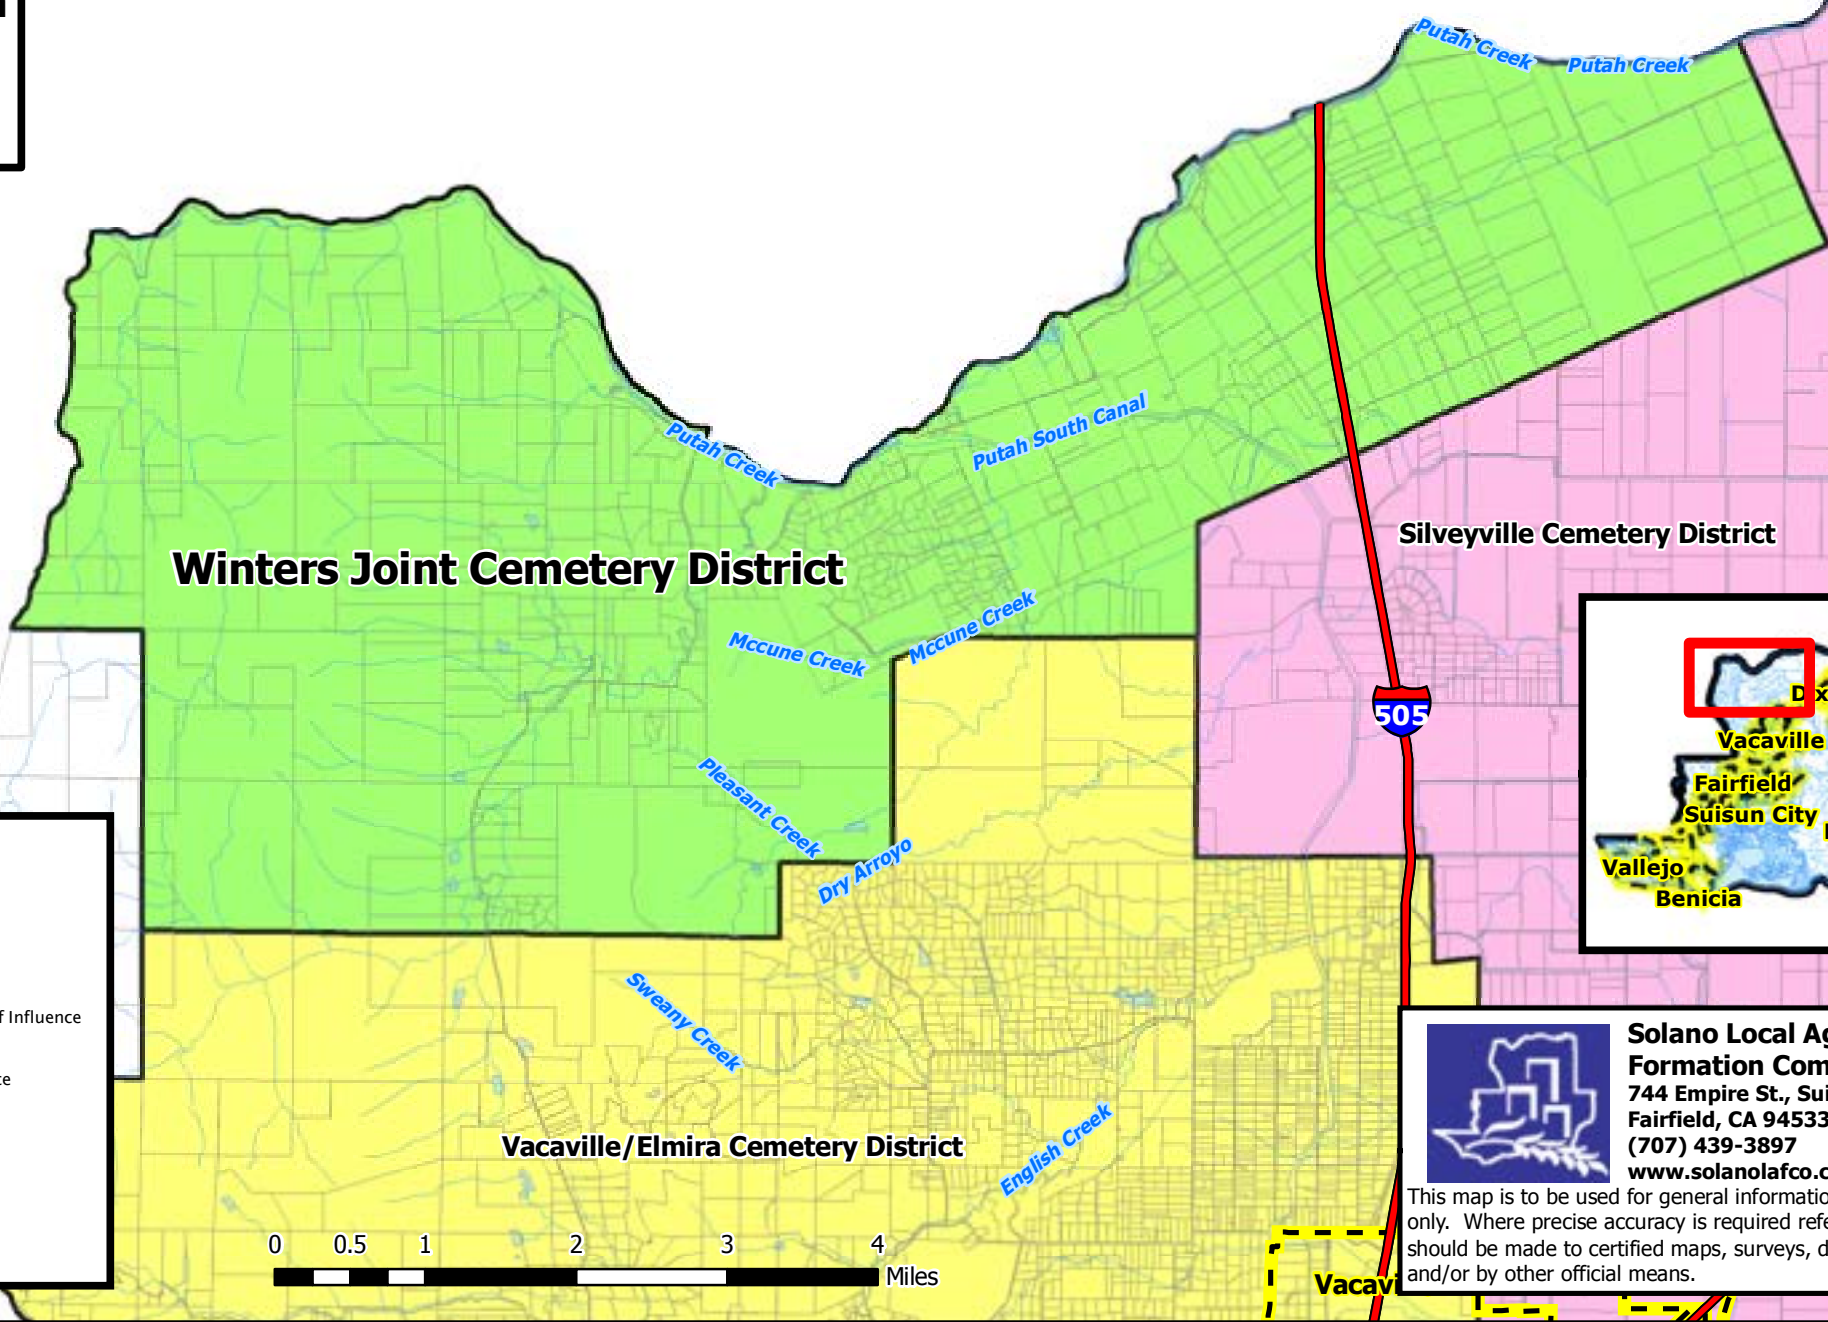

**Solano Local Agency
Formation Commission
Winters Joint
Cemetery District
June 15, 2010**

Legend

Cemetery Districts & Spheres of Influence

- Rio Vista-Montezuma Cemetery
- Silveyville Cemetery District
- Suisun Fairfield Rockville Cemetery District
- Suisun Fairfield Rockville Cemetery District Sphere of Influence
- Vacaville/Elmira Cemetery District
- Vacaville/Elmira Cemetery District Sphere of Influence
- Winters Joint Cemetery District

- Interstate
- State Highway
- City Limits
- County Parcels
- Major Water Bodies

**Solano Local Agency
Formation Commission**
744 Empire St., Suite 216
Fairfield, CA 94533
(707) 439-3897
www.solanofaco.com

This map is to be used for general information purposes only. Where precise accuracy is required reference should be made to certified maps, surveys, documents and/or by other official means.

Vacaville