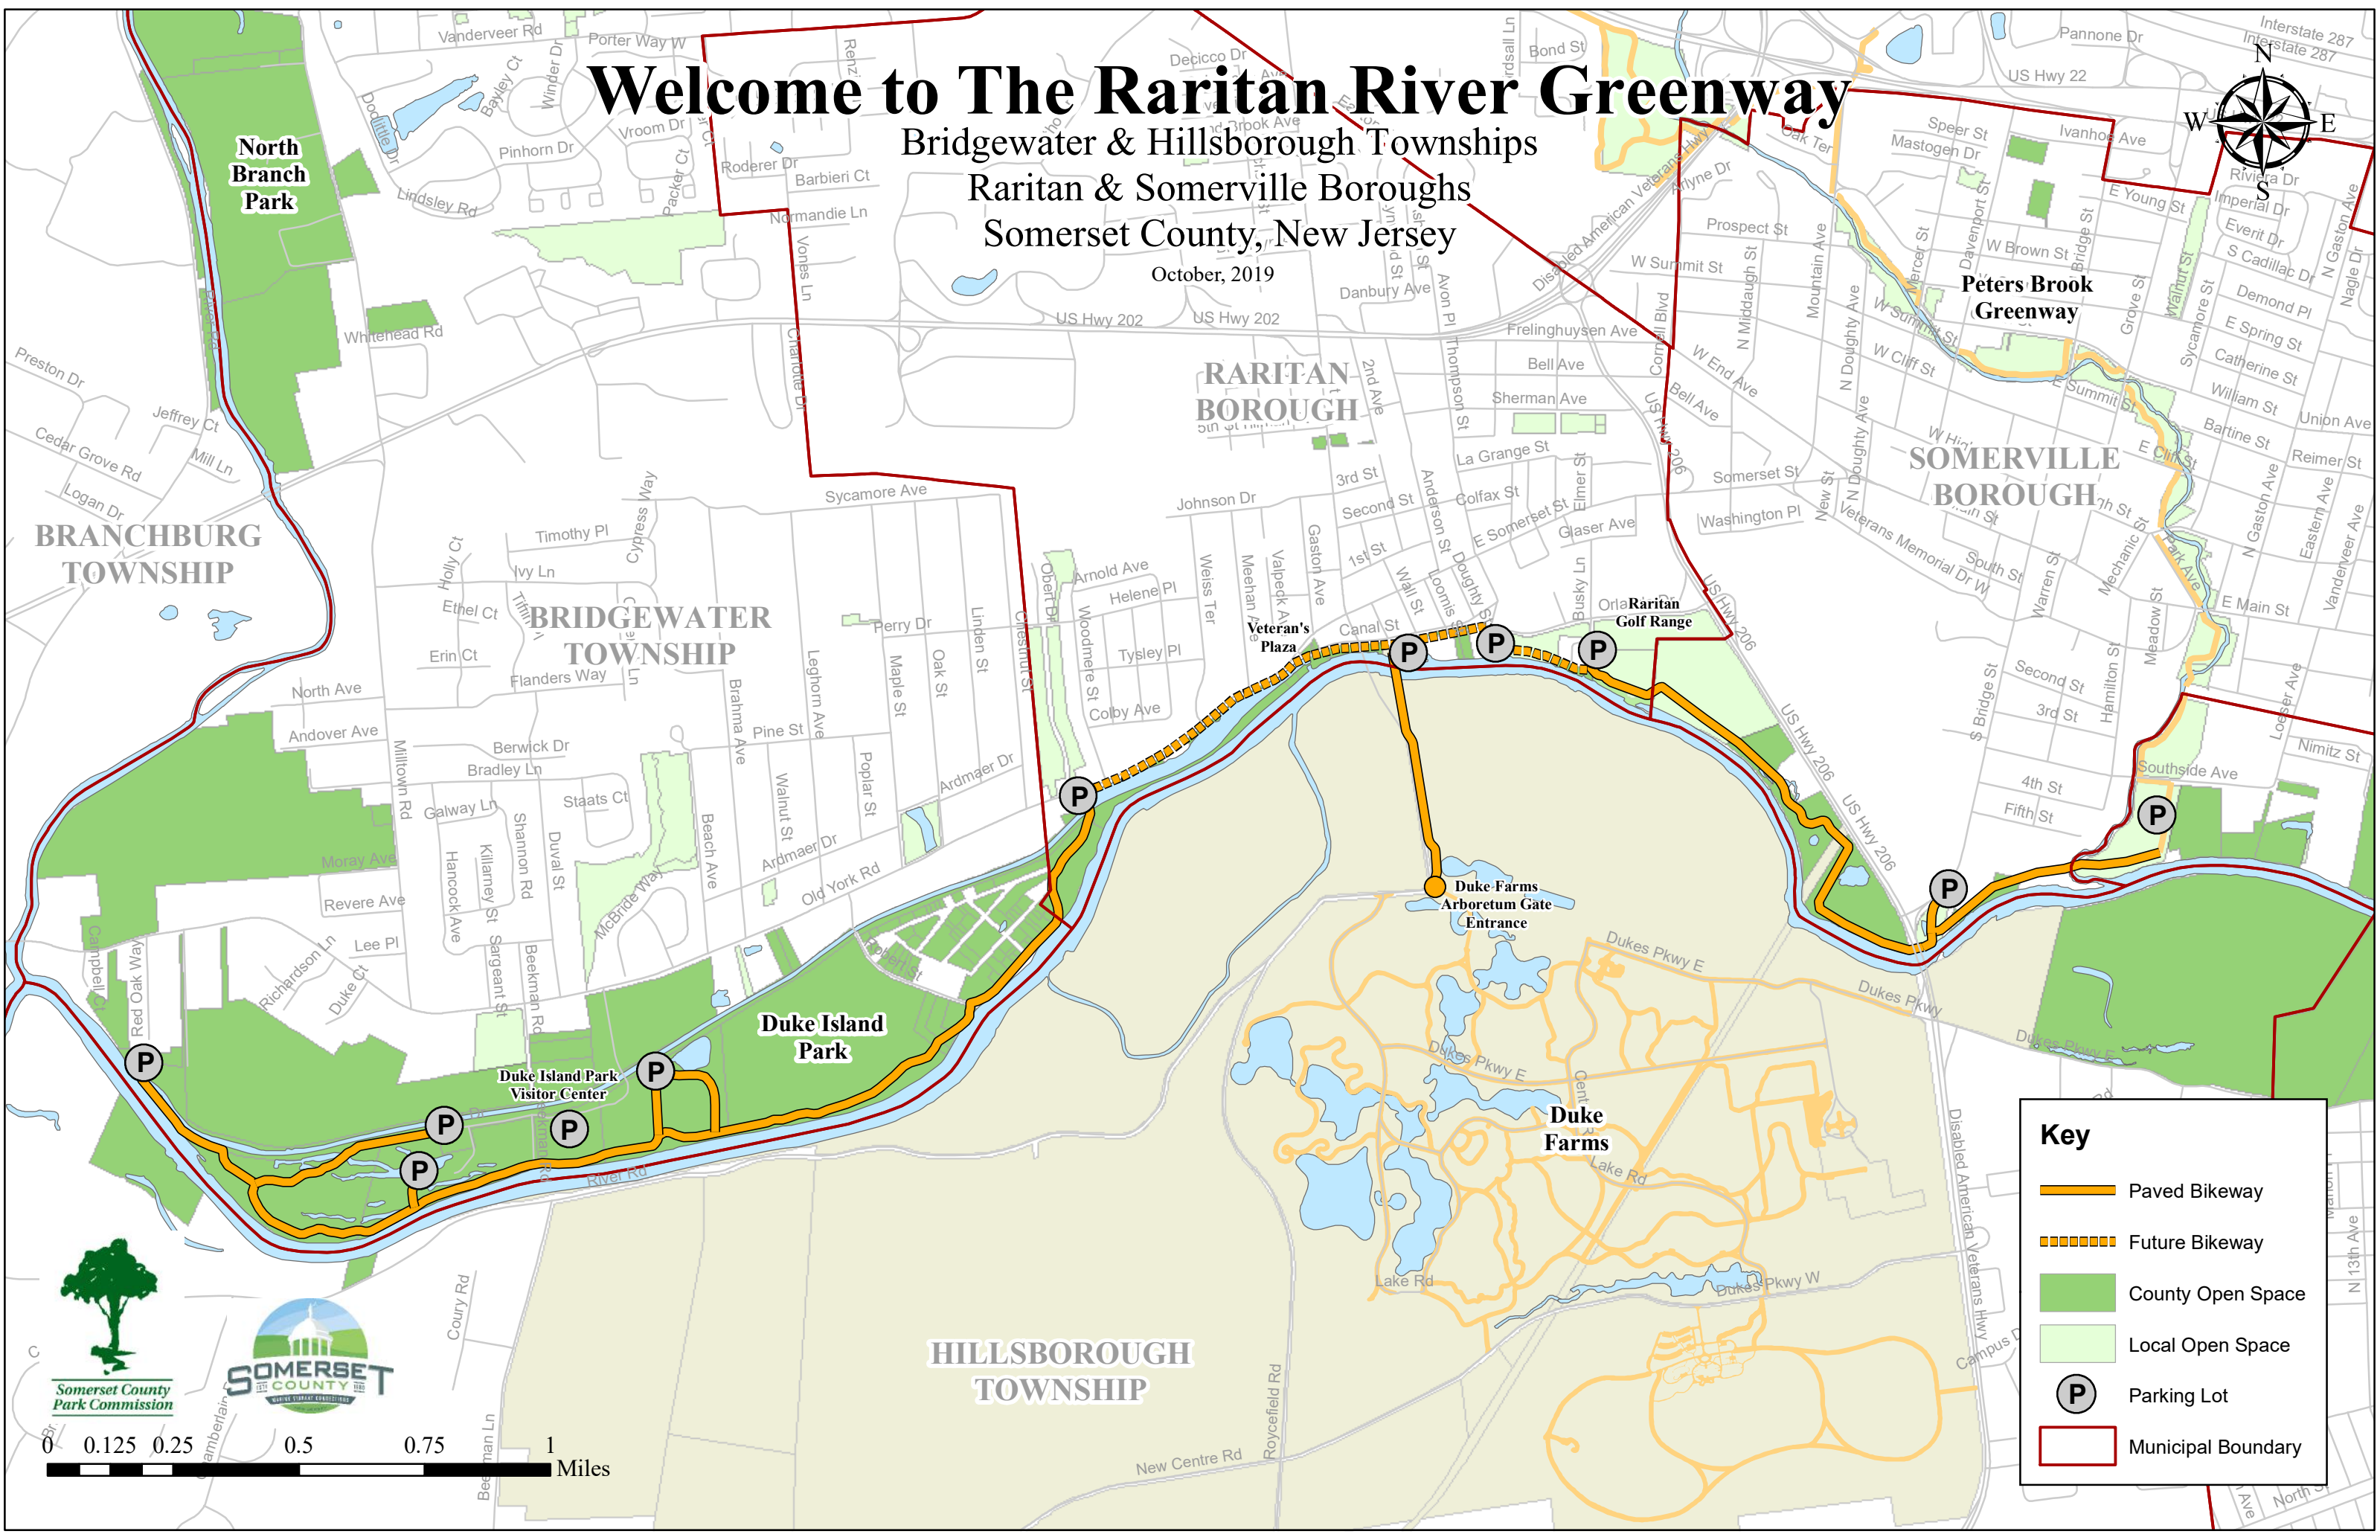

Welcome to The Raritan River Greenway

Bridgewater & Hillsborough Townships
Raritan & Somerville Boroughs
Somerset County, New Jersey

October, 2019

Key

- Paved Bikeway
- Future Bikeway
- County Open Space
- Local Open Space
- Parking Lot
- Municipal Boundary

Somerset County Park Commission

SOMERSET COUNTY

0 0.125 0.25 0.5 0.75 1 Miles