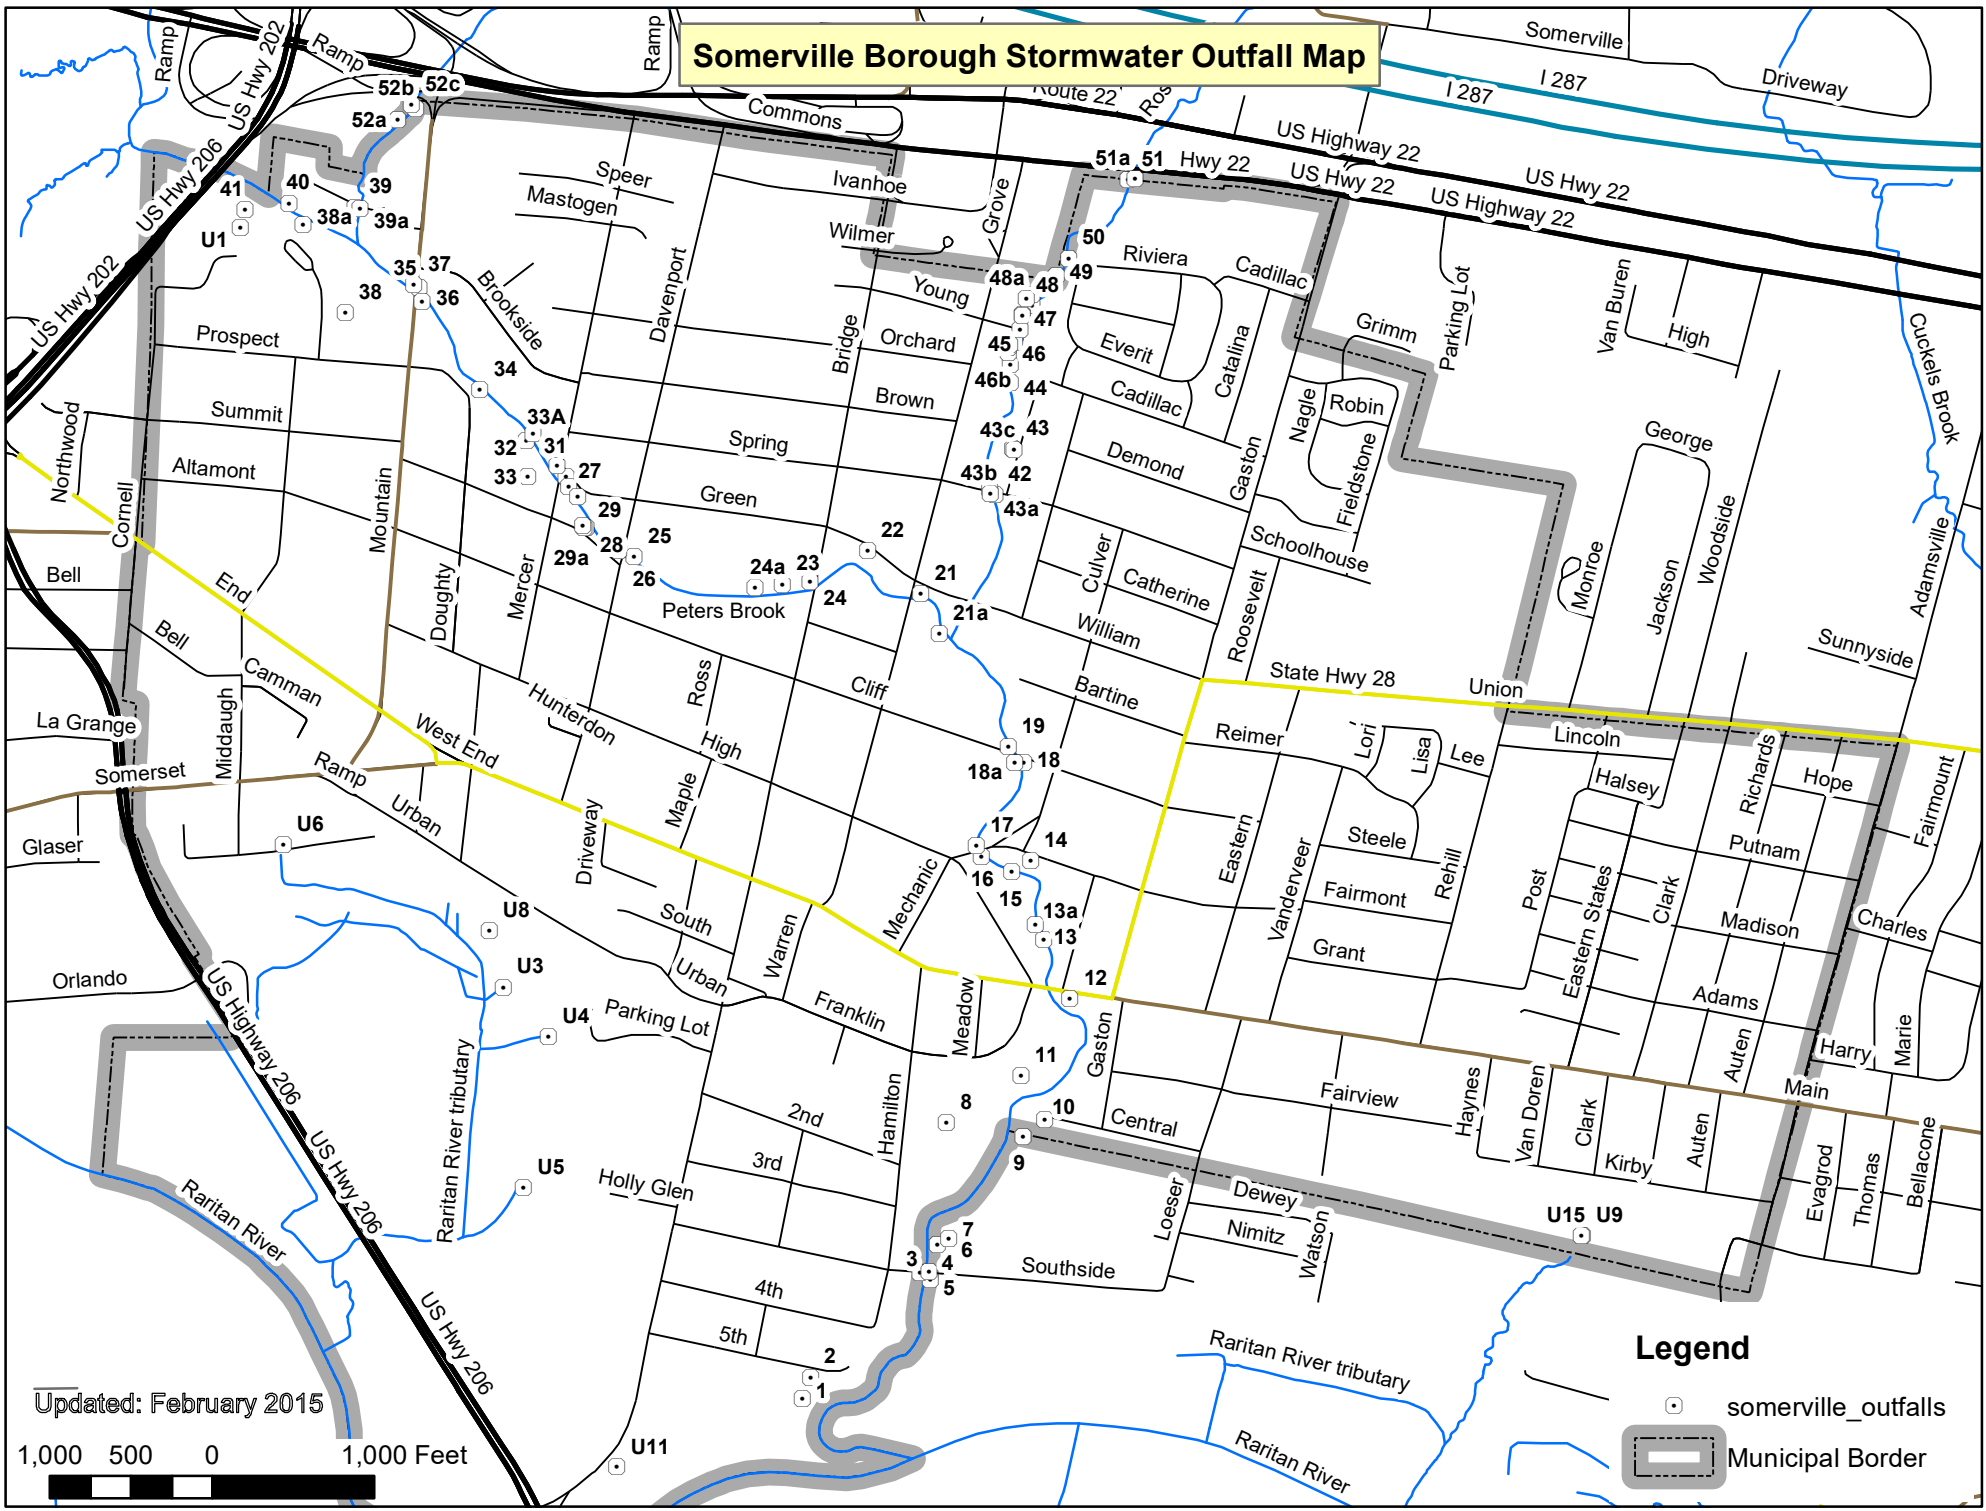

Somerville Borough Stormwater Outfall Map

Updated: February 2015

Legend

-  somerville_outfalls
-  Municipal Border