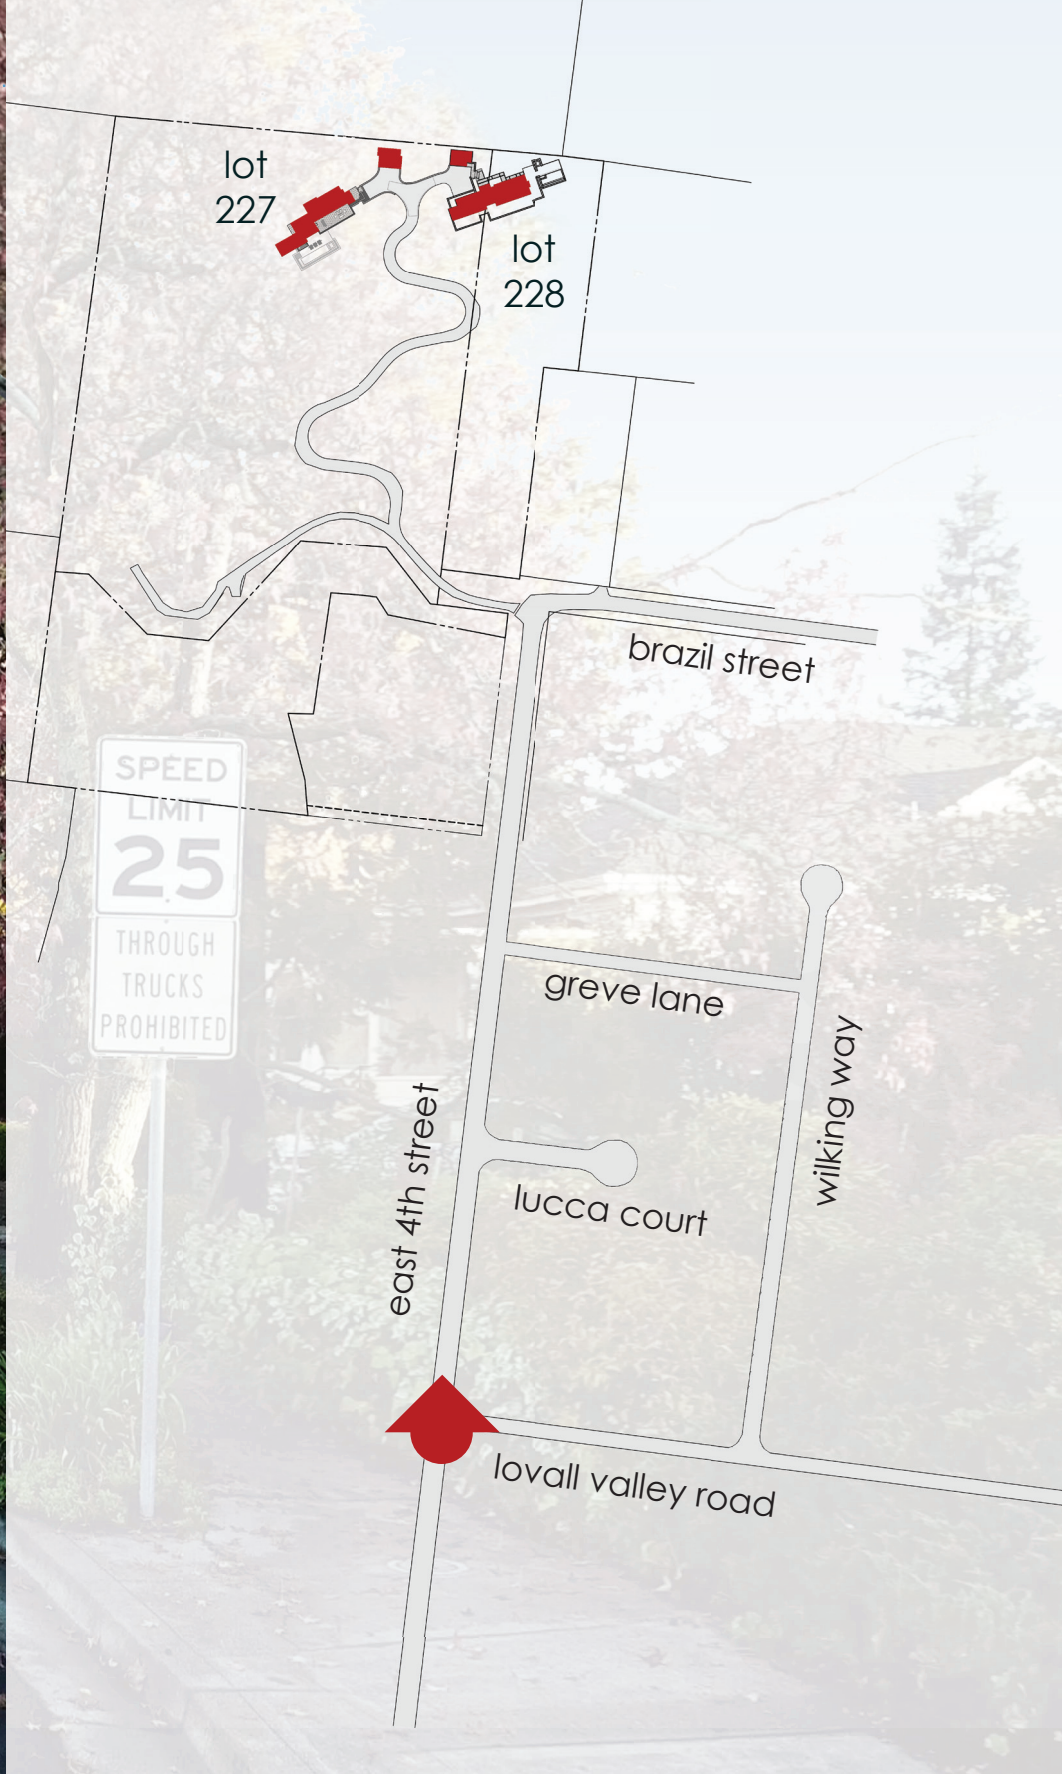

● trees to be removed

BRAZIL STREET | LOTS 227 + 228

view from 4th + lucca court looking north towards 227 + 228

B R A Z I L S T R E E T | L O T S 2 2 7 + 2 2 8

view from 4th + lucca court looking north towards 227 + 228

total visible surface area: 3% [227]      6% [228]

● trees to be removed

BRAZIL STREET | LOTS 227 + 228

view from 4th + lovall valley road looking north towards 227 + 228

BRAZIL STREET | LOTS 227 + 228

view from 4th + lovall valley road looking north towards 227 + 228

total visible surface area: 0% [227] 10% [228]

● trees to be removed

BRAZIL STREET | LOTS 227 + 228

view from lovall valley road @ cherry block entry looking north towards 227 + 228

BRAZIL STREET | LOTS 227 + 228

view from lovall valley road @ cherry block entry looking north towards 227 + 228

total visible surface area: 5% [227] 10% [228]