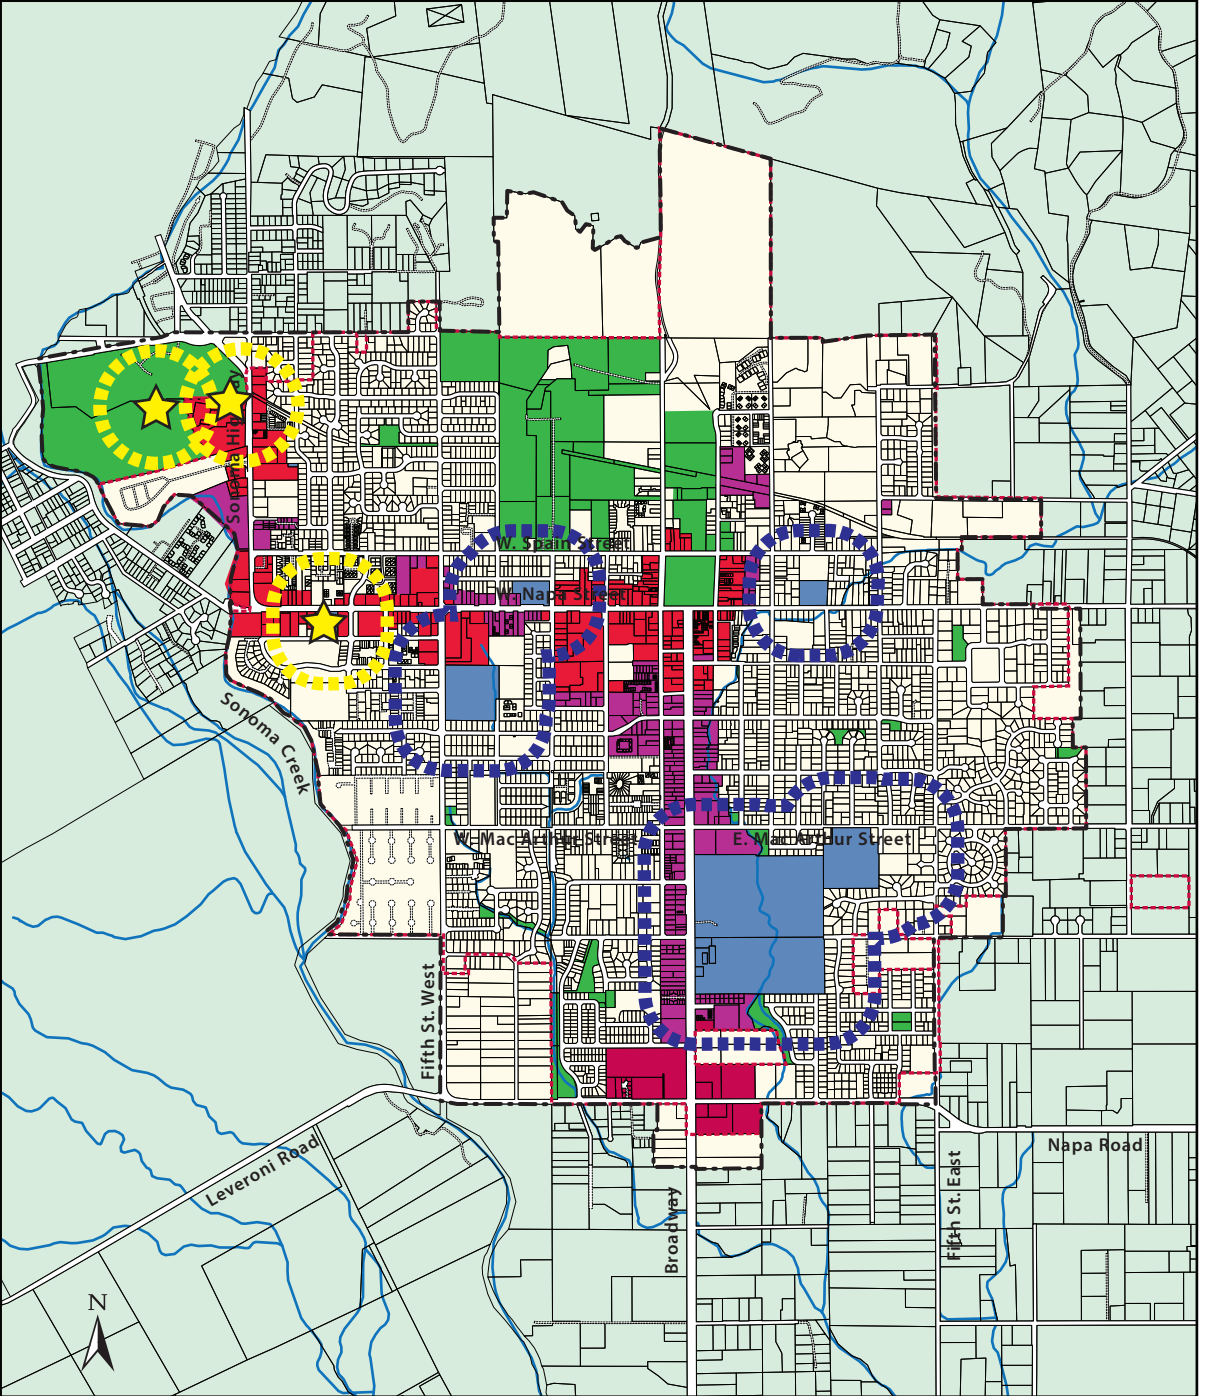

State-Mandated Cannabis Buffer Zone

- Commercial █
- Gateway Commercial █
- Mixed Use █
- School █
- Park █
- Potential Youth Facility* ★
- School Buffer Zone (600 ft.) - - - - -
- City Limits - - - - -
- Sphere of Influence - - - - -

*Defined by Local Government.