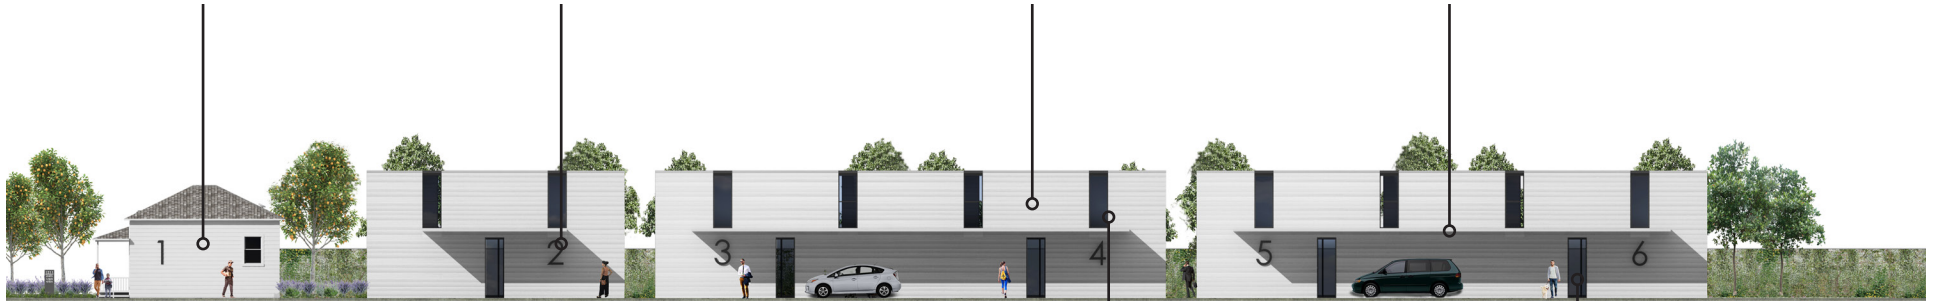

# 1211 Broadway Material Sample Board

James Hardie Artisan Lap-board Siding Painted SW 7007 (Ceiling Bright White) or equivalent

Unit Number Flat Metal galvanized Painted SW 6258 (Tricorn Black)

James Hardie Artisan Lap-board Siding Painted SW 7007 (Ceiling Bright White) or equivalent

Carport Shade Canopy Perforated Metal Plank Painted SW 7007 (Ceiling Bright White) or equivalent

Window Trim Painted SW 6258 (Tricorn Black) or equivalent anodized finish

Glass Specification Fleet wood 399 6mm Glass (No Color)