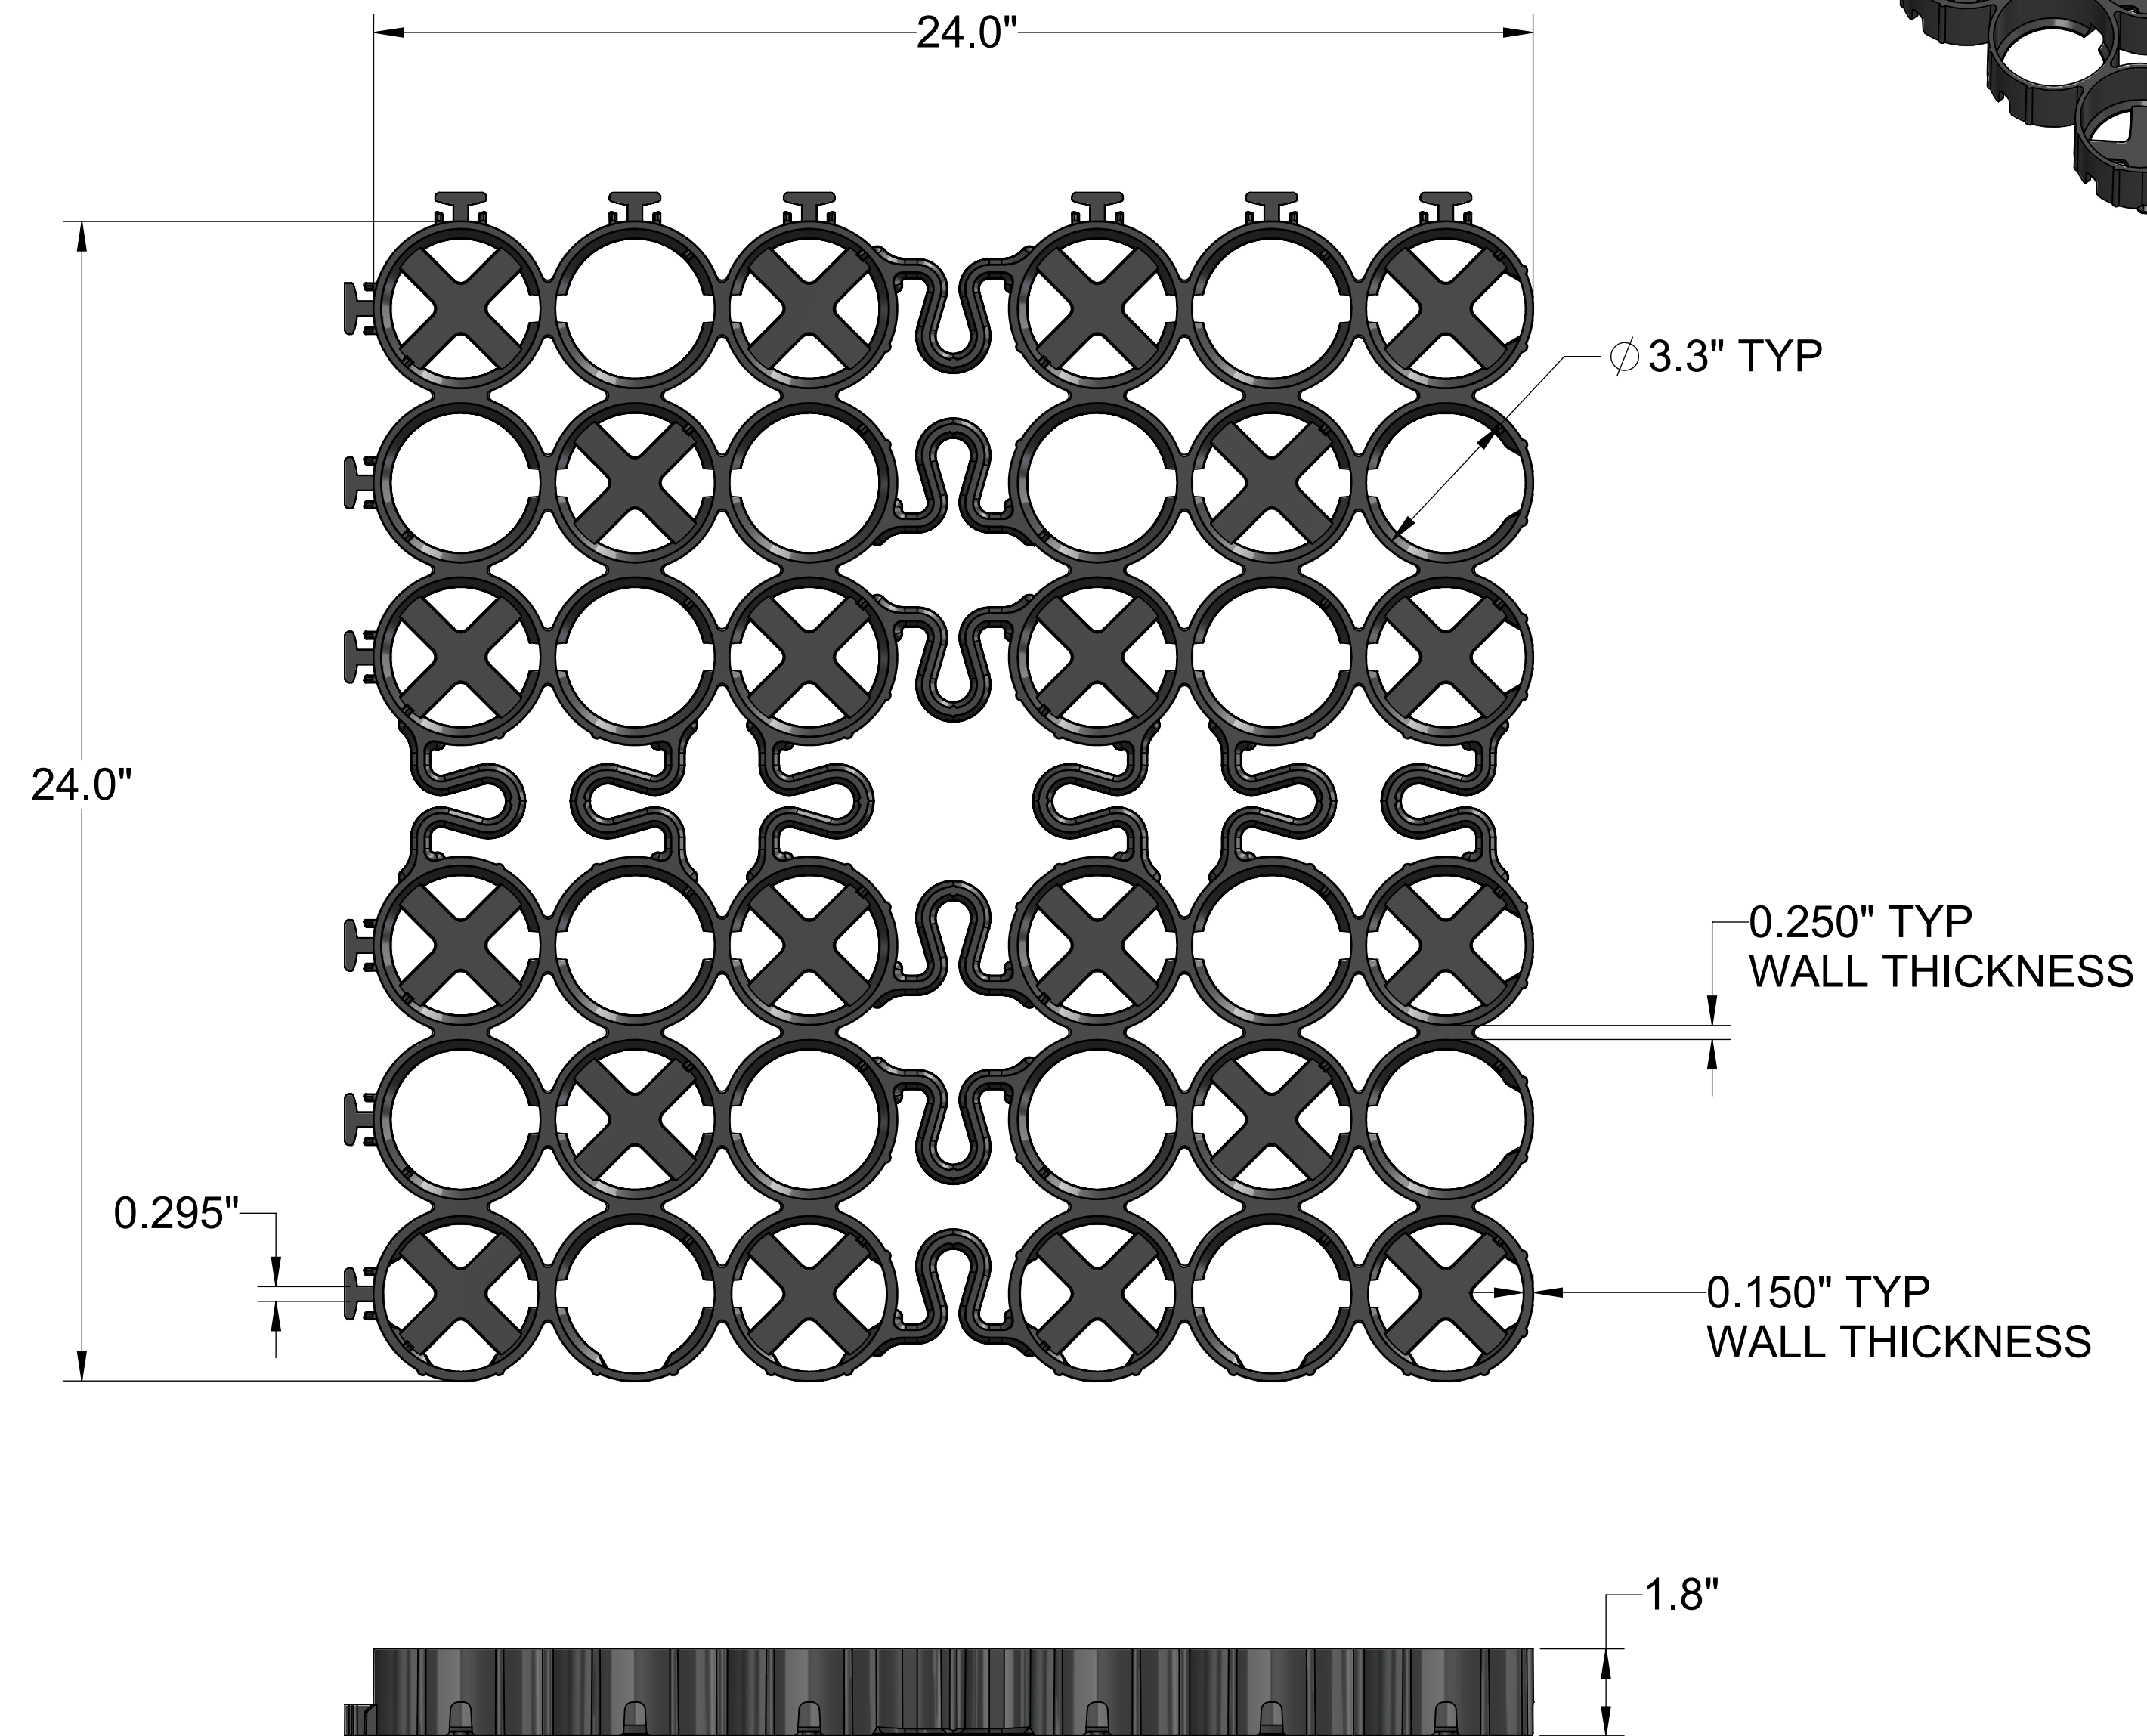

True to your project. True to the environment.

MADE IN

U. S. A.

TRUEGRID PRO PLUS 24" X 24" X1.8"

US PATENT NO. 8,734,049

PROPRIETARY FEATURES:

1) X-ANCHORS (NO STAKING NEEDED)
2) 3 POINT MALE/FEMALE LOCKING TABS
3) S-FLEX JOINTS (BUILT IN EXPANSION JOINTS FOR SOIL MOVEMENT AND SEASONAL CHANGES)
4) HOOP STRENGTH DESIGN

OTHER:

1) 100 % POST-CONSUMER RECYCLED HDPE.
2) DELIVERED IN PREASSEMBLED 4' X 4' SHEETS THAT CAN BE RECONFIGURED, AS NEEDED.

FOR PRICING OR ORDERING: CALL 1-855-355-GRID (4743). IN STOCK. FACTORY DIRECT.