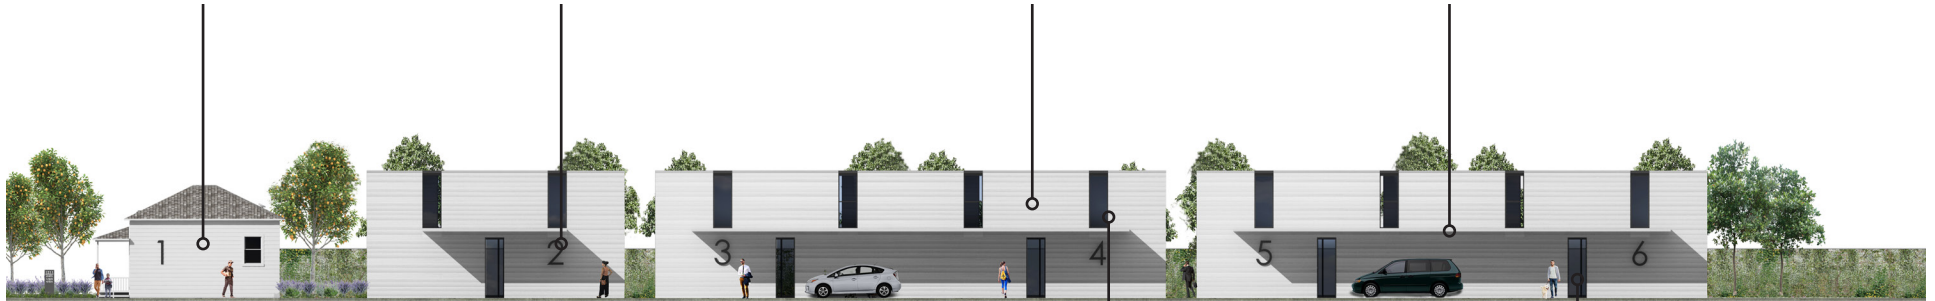

1211 Broadway Material Sample Board

Color Samples (Sherwin Williams)

Ceiling Bright White
SW7007 - 257-C2

Tricorn Black
SW 6258 - 25-C

Roof Material Specification

Durolast Single Membrane TPO Roof White

Unit Number Specification

Glass Specification

Fleet wood 399 6mm Glass (No Color)

James Hardie Artisan Lapboard Siding Specification

Painted SW 7007 (Ceiling Bright White) or equivalent

Carport Shade Canopy Specification

Perforated Metal Plank Painted SW 7007 (Ceiling Bright White) or equivalent

Carport Shade Canopy Perforated Metal Plank Painted SW 7007 (Ceiling Bright White) or equivalent

Window Trim Painted SW 6258 (Tricorn Black) or equivalent anodized finish

Glass Specification Fleet wood 399 6mm Glass (No Color)

True to your project. True to the environment.

MADE IN

U. S. A.

TRUEGRID PRO PLUS 24" X 24" X1.8"

US PATENT NO. 8,734,049

PROPRIETARY FEATURES:

- 1) X-ANCHORS (NO STAKING NEEDED)
- 2) 3 POINT MALE/FEMALE LOCKING TABS
- 3) S-FLEX JOINTS (BUILT IN EXPANSION JOINTS FOR SOIL MOVEMENT AND SEASONAL CHANGES)
- 4) HOOP STRENGTH DESIGN