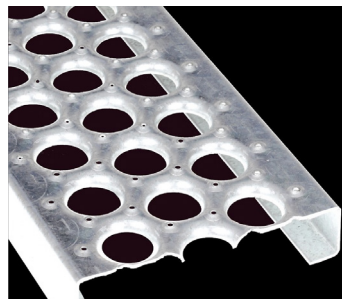

1211 Broadway Material Sample Board

Color Samples (Sherwin Williams)

Ceiling Bright White
SW7007 - 257-C2

Tricorn Black
SW 6258 - 25-C

Roof Material Specification

Durolast Single Membrane TPO Roof White

Unit Number Specification

Flat Metal galvanized Painted SW 6258 (Tricorn Black) or Equivalent Anodized finish

Window Trim Specification

Fleet Wood 3070T/ 530T/ 250T/ 3200T Painted SW 6258 (Tricorn Black) or equivalent anodized finish

Glass Specification

Fleet wood 399 6mm Glass (No Color)

James Hardie Artisan Lapboard Siding Specification

Painted SW 7007 (Ceiling Bright White) or equivalent

Carport Shade Canopy Specification

Perforated Metal Plank Painted SW 7007 (Ceiling Bright White) or equivalent

1211 Broadway Material Sample Board

James Hardie Artisan Lap-board Siding Painted SW 7007 (Ceiling Bright White) or equivalent

Unit Number Flat Metal galvanized Painted SW 6258 (Tricorn Black)

James Hardie Artisan Lap-board Siding Painted SW 7007 (Ceiling Bright White) or equivalent