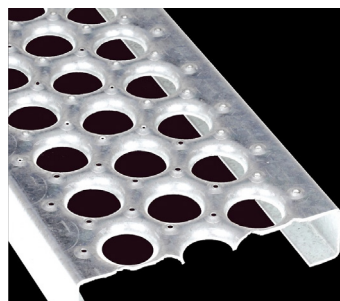

1211 Broadway Material Sample Board (Proposed New Units)

Color Samples (Sherwin Williams)

Ceiling Bright White
SW7007 - 257-C2

Tricorn Black
SW 6258 - 251-C1

Roof Material Specification
Durolast Single Membrane TPO Roof White

Unit Number Specification
Flat Metal galvanized Painted SW 6258 (Tricorn Black) or Equivalent Anodized finish

Window Trim Specification
Fleet Wood 3070T/ 530T/ 250T/ 3200T Painted SW 6258 (Tricorn Black) or equivalent anodized finish

Glass Specification
Fleet wood 399 6mm Glass (No Color)

James Hardie Artisan Lapboard Siding Specification
Painted SW 7007 (Ceiling Bright White) or equivalent

Carport Shade Canopy Specification
Perforated Metal Plank Painted SW 7007 (Ceiling Bright White) or equivalent

1211 Broadway Material Sample Board (Existing Cottage)

Color Samples (Sherwin Williams)

Ceiling Bright White
SW7007 - 257-C2

Searching Blue
SW 5636 - 186-C5

Tricorn Black
SW 6258 - 251-C1

Roof Material Specification
Existing