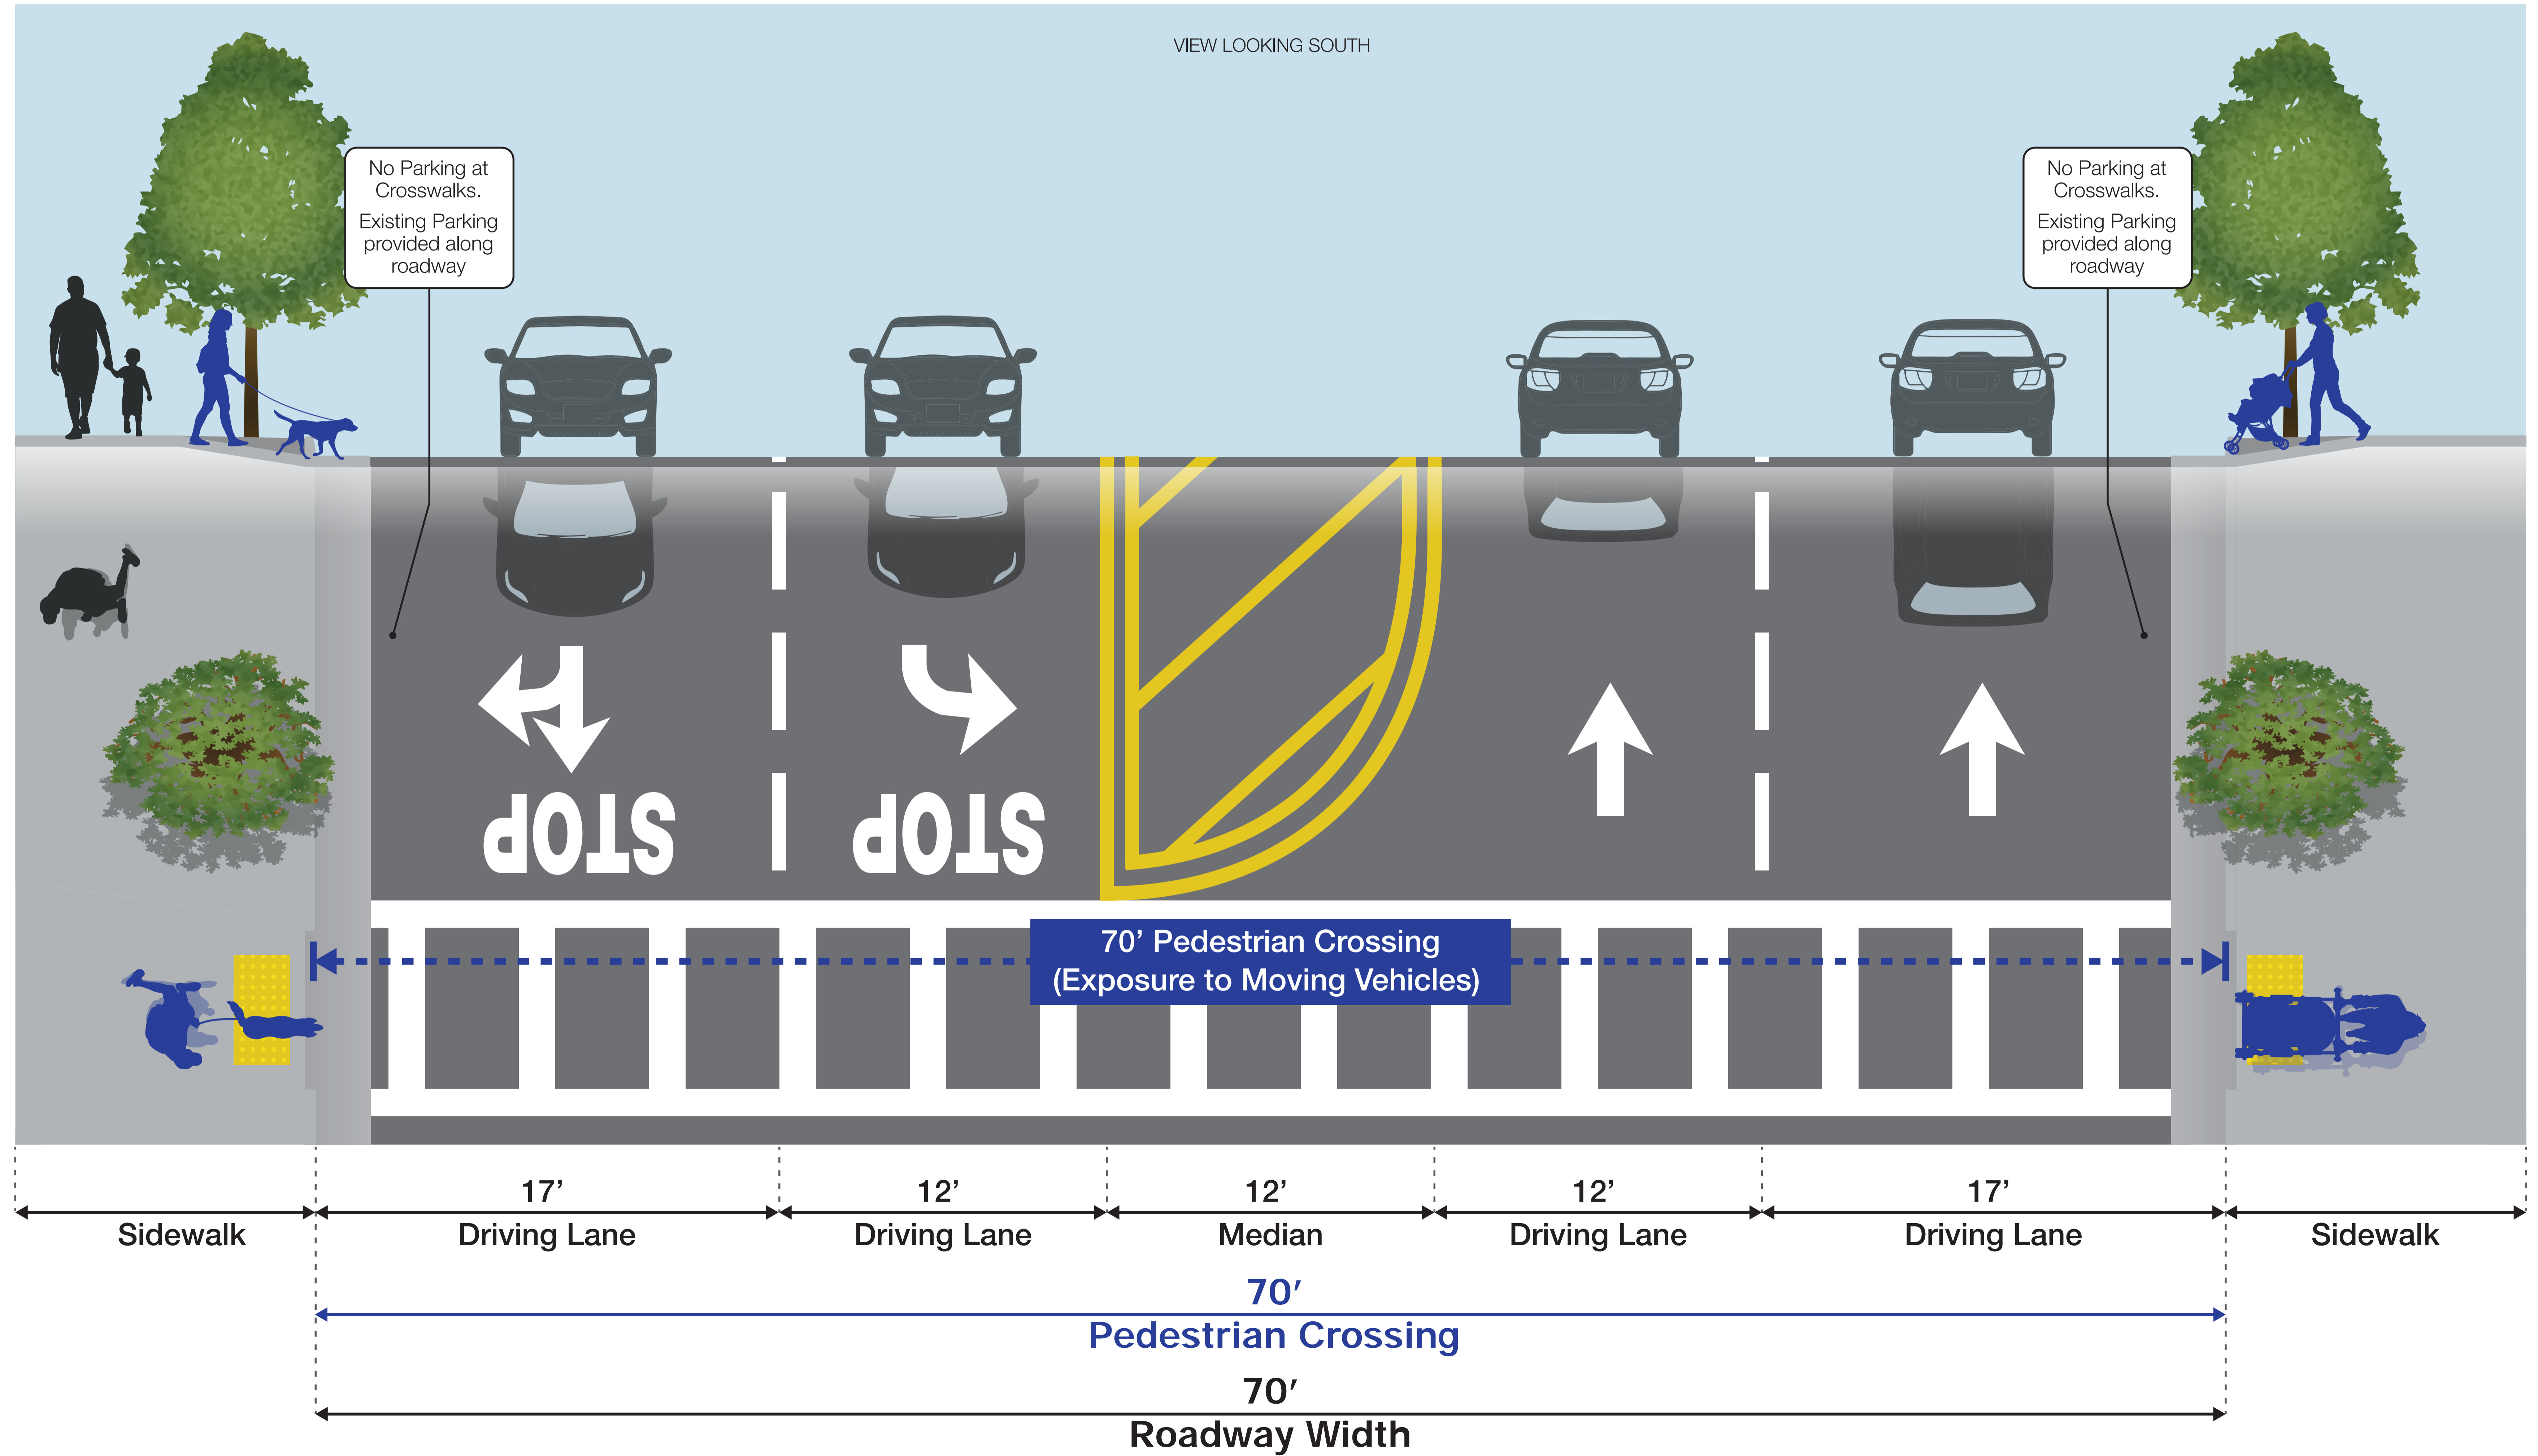

PEDESTRIAN SAFETY / TRAFFIC CALMING IMPROVEMENTS AT CROSSWALKS

CITY OF SONOMA - BROADWAY - EXISTING
MacArthur to McDonell

PEDESTRIAN SAFETY / TRAFFIC CALMING IMPROVEMENTS AT CROSSWALKS

CITY OF SONOMA - BROADWAY - THREE LANES TO SLOW SPEEDS AND IMPROVE SAFETY
MacArthur to McDonell

PEDESTRIAN SAFETY / TRAFFIC CALMING IMPROVEMENTS AT CROSSWALKS

CITY OF SONOMA - BROADWAY - EXISTING
McDonnell to Napa

PEDESTRIAN SAFETY / TRAFFIC CALMING IMPROVEMENTS AT CROSSWALKS

CITY OF SONOMA - BROADWAY - REDUCED LANES AT NAPA ST TO IMPROVE SAFETY AND PROVIDE FOR TURNING VEHICLES
McDonnell to Napa