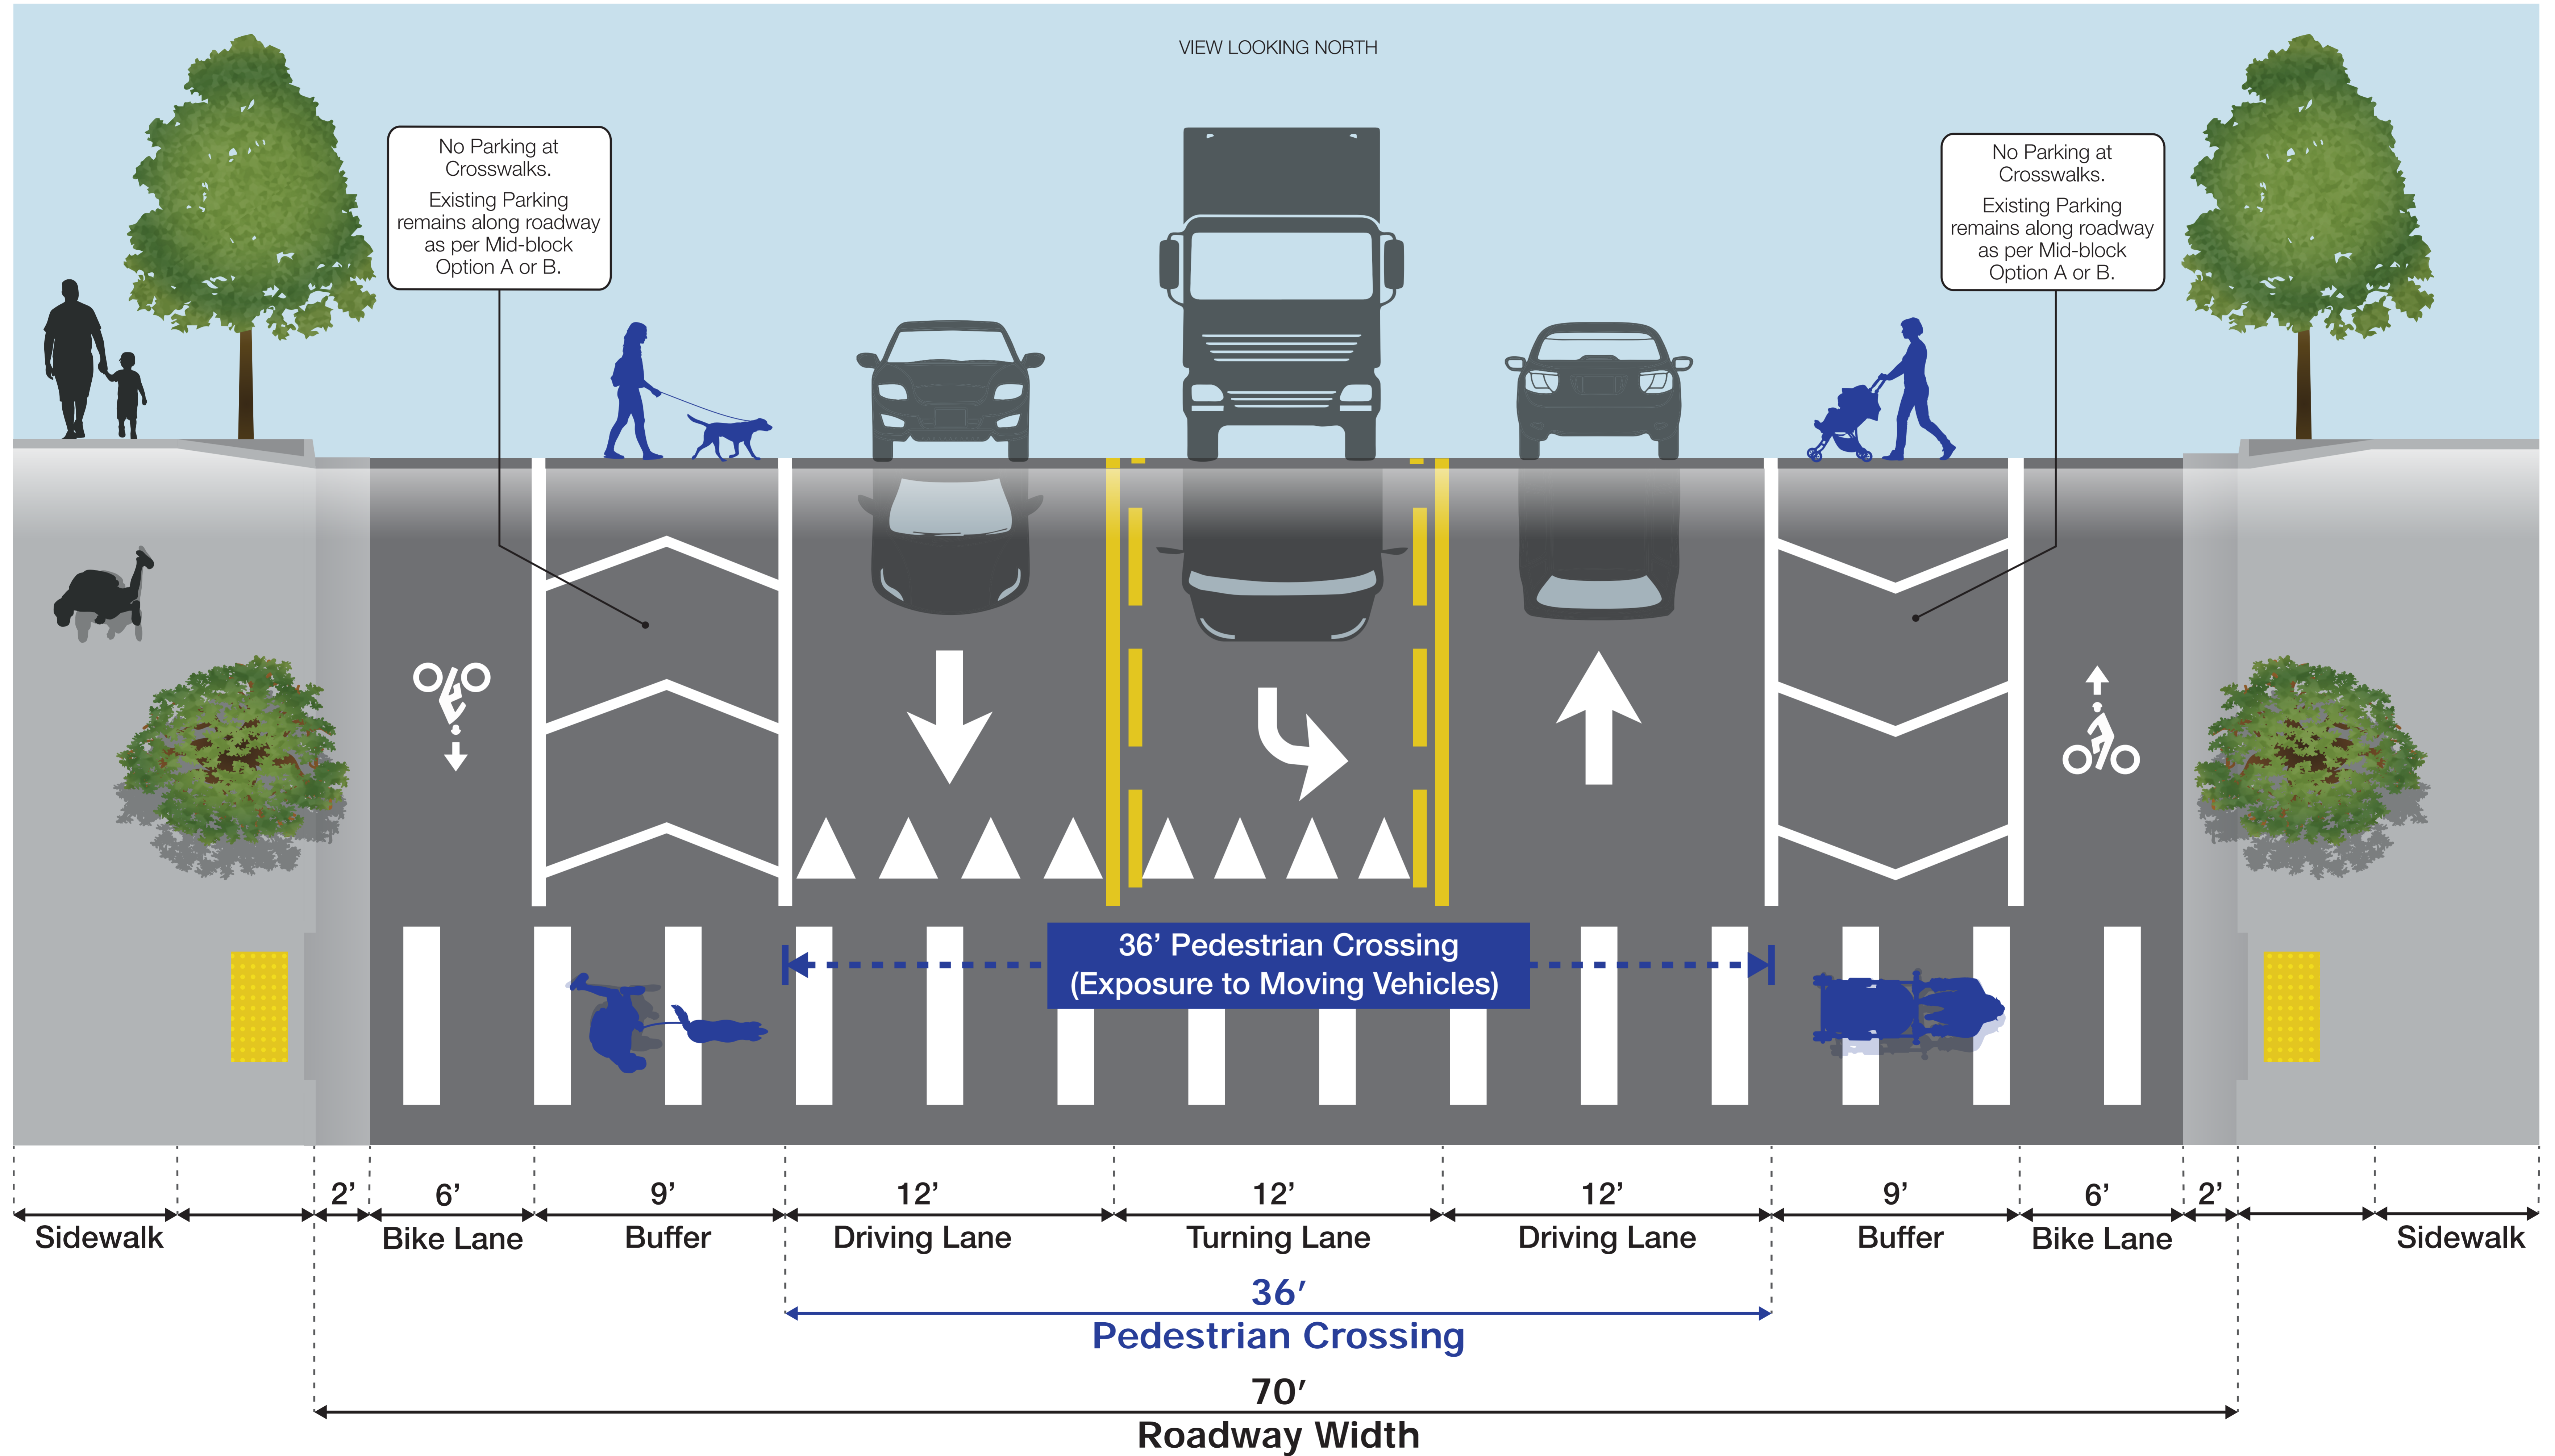

PEDESTRIAN SAFETY / TRAFFIC CALMING IMPROVEMENTS AT CROSSWALKS

CITY OF SONOMA - BROADWAY - EXISTING
MacArthur to McDonell

PEDESTRIAN SAFETY / TRAFFIC CALMING IMPROVEMENTS AT CROSSWALKS

CITY OF SONOMA - BROADWAY - THREE LANES TO SLOW SPEEDS AND IMPROVE SAFETY
MacArthur to McDonell

PEDESTRIAN SAFETY / TRAFFIC CALMING IMPROVEMENTS AT CROSSWALKS

CITY OF SONOMA - BROADWAY - EXISTING
McDonnell to Napa

PEDESTRIAN SAFETY / TRAFFIC CALMING IMPROVEMENTS AT CROSSWALKS

CITY OF SONOMA - BROADWAY - REDUCED LANES AT NAPA ST TO IMPROVE SAFETY AND PROVIDE FOR TURNING VEHICLES
McDonnell to Napa