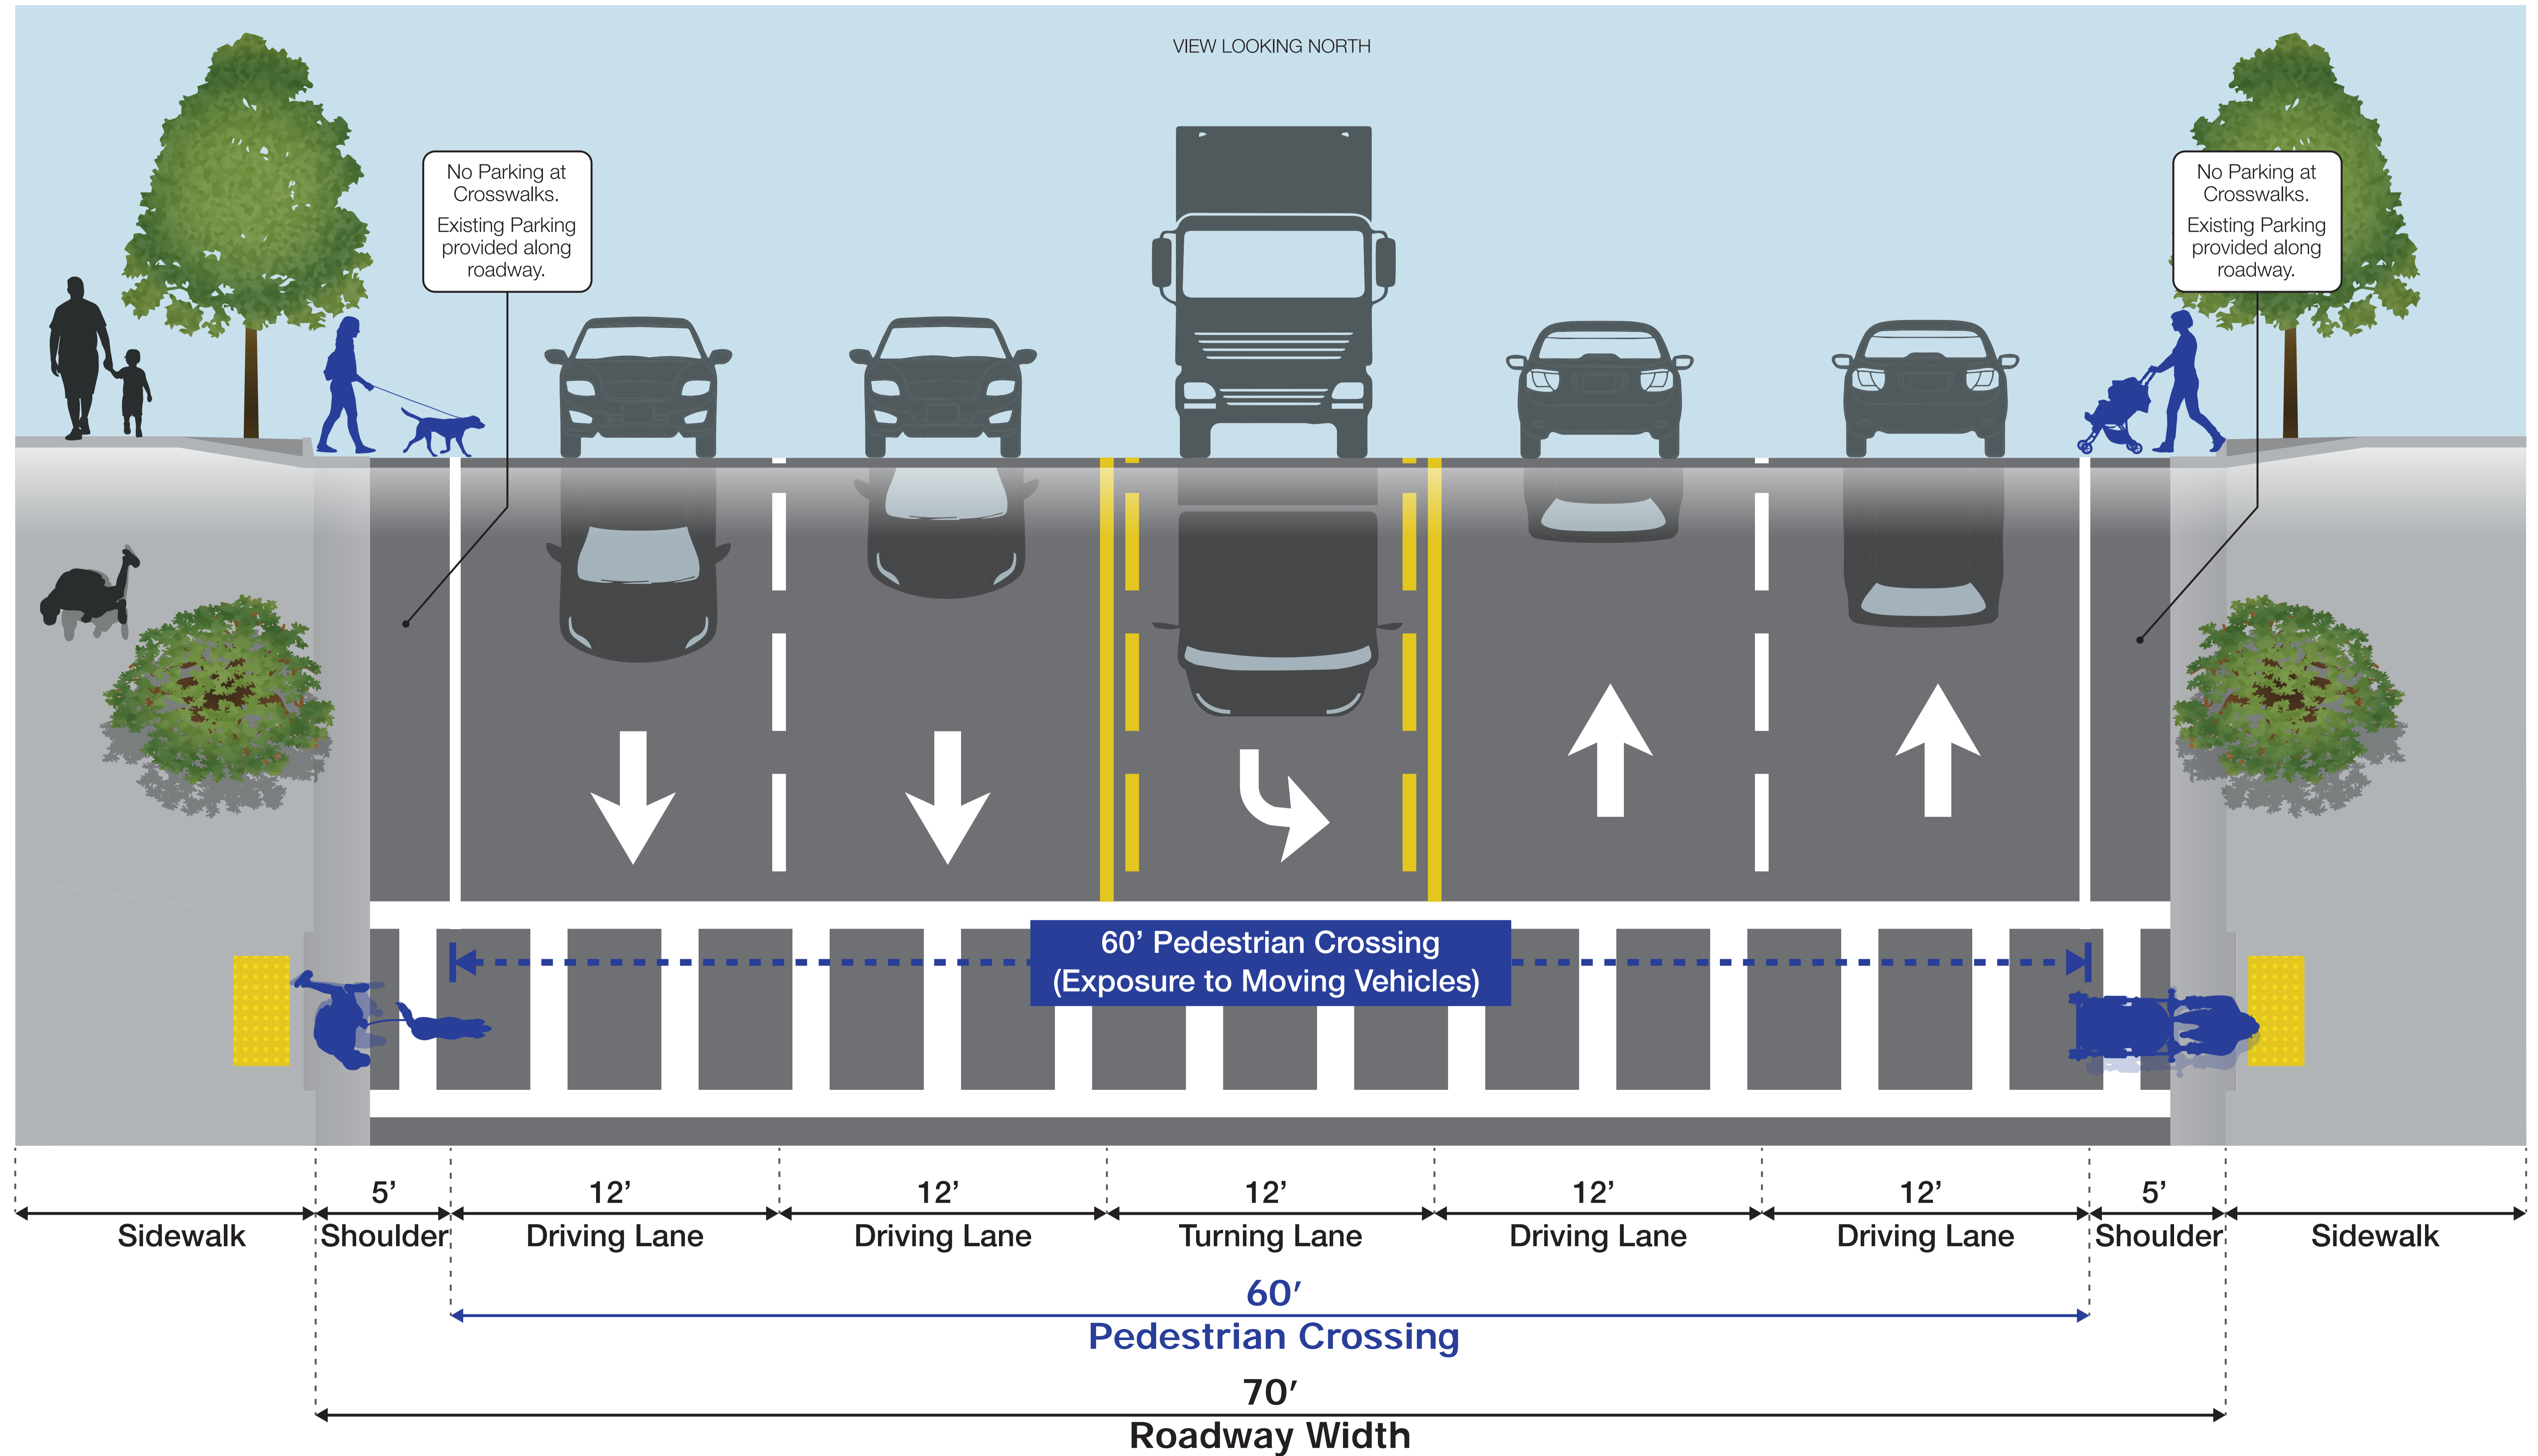

PEDESTRIAN SAFETY / TRAFFIC CALMING IMPROVEMENTS AT CROSSWALKS

CITY OF SONOMA - BROADWAY - EXISTING
MacArthur to McDonell

PEDESTRIAN SAFETY / TRAFFIC CALMING IMPROVEMENTS AT CROSSWALKS

CITY OF SONOMA - BROADWAY - THREE LANES TO SLOW SPEEDS AND IMPROVE SAFETY
MacArthur to McDonell

PEDESTRIAN SAFETY / TRAFFIC CALMING IMPROVEMENTS AT CROSSWALKS

CITY OF SONOMA - BROADWAY - EXISTING
McDonnell to Napa

PEDESTRIAN SAFETY / TRAFFIC CALMING IMPROVEMENTS AT CROSSWALKS

CITY OF SONOMA - BROADWAY - REDUCED LANES AT NAPA ST TO IMPROVE SAFETY AND PROVIDE FOR TURNING VEHICLES
McDonnell to Napa