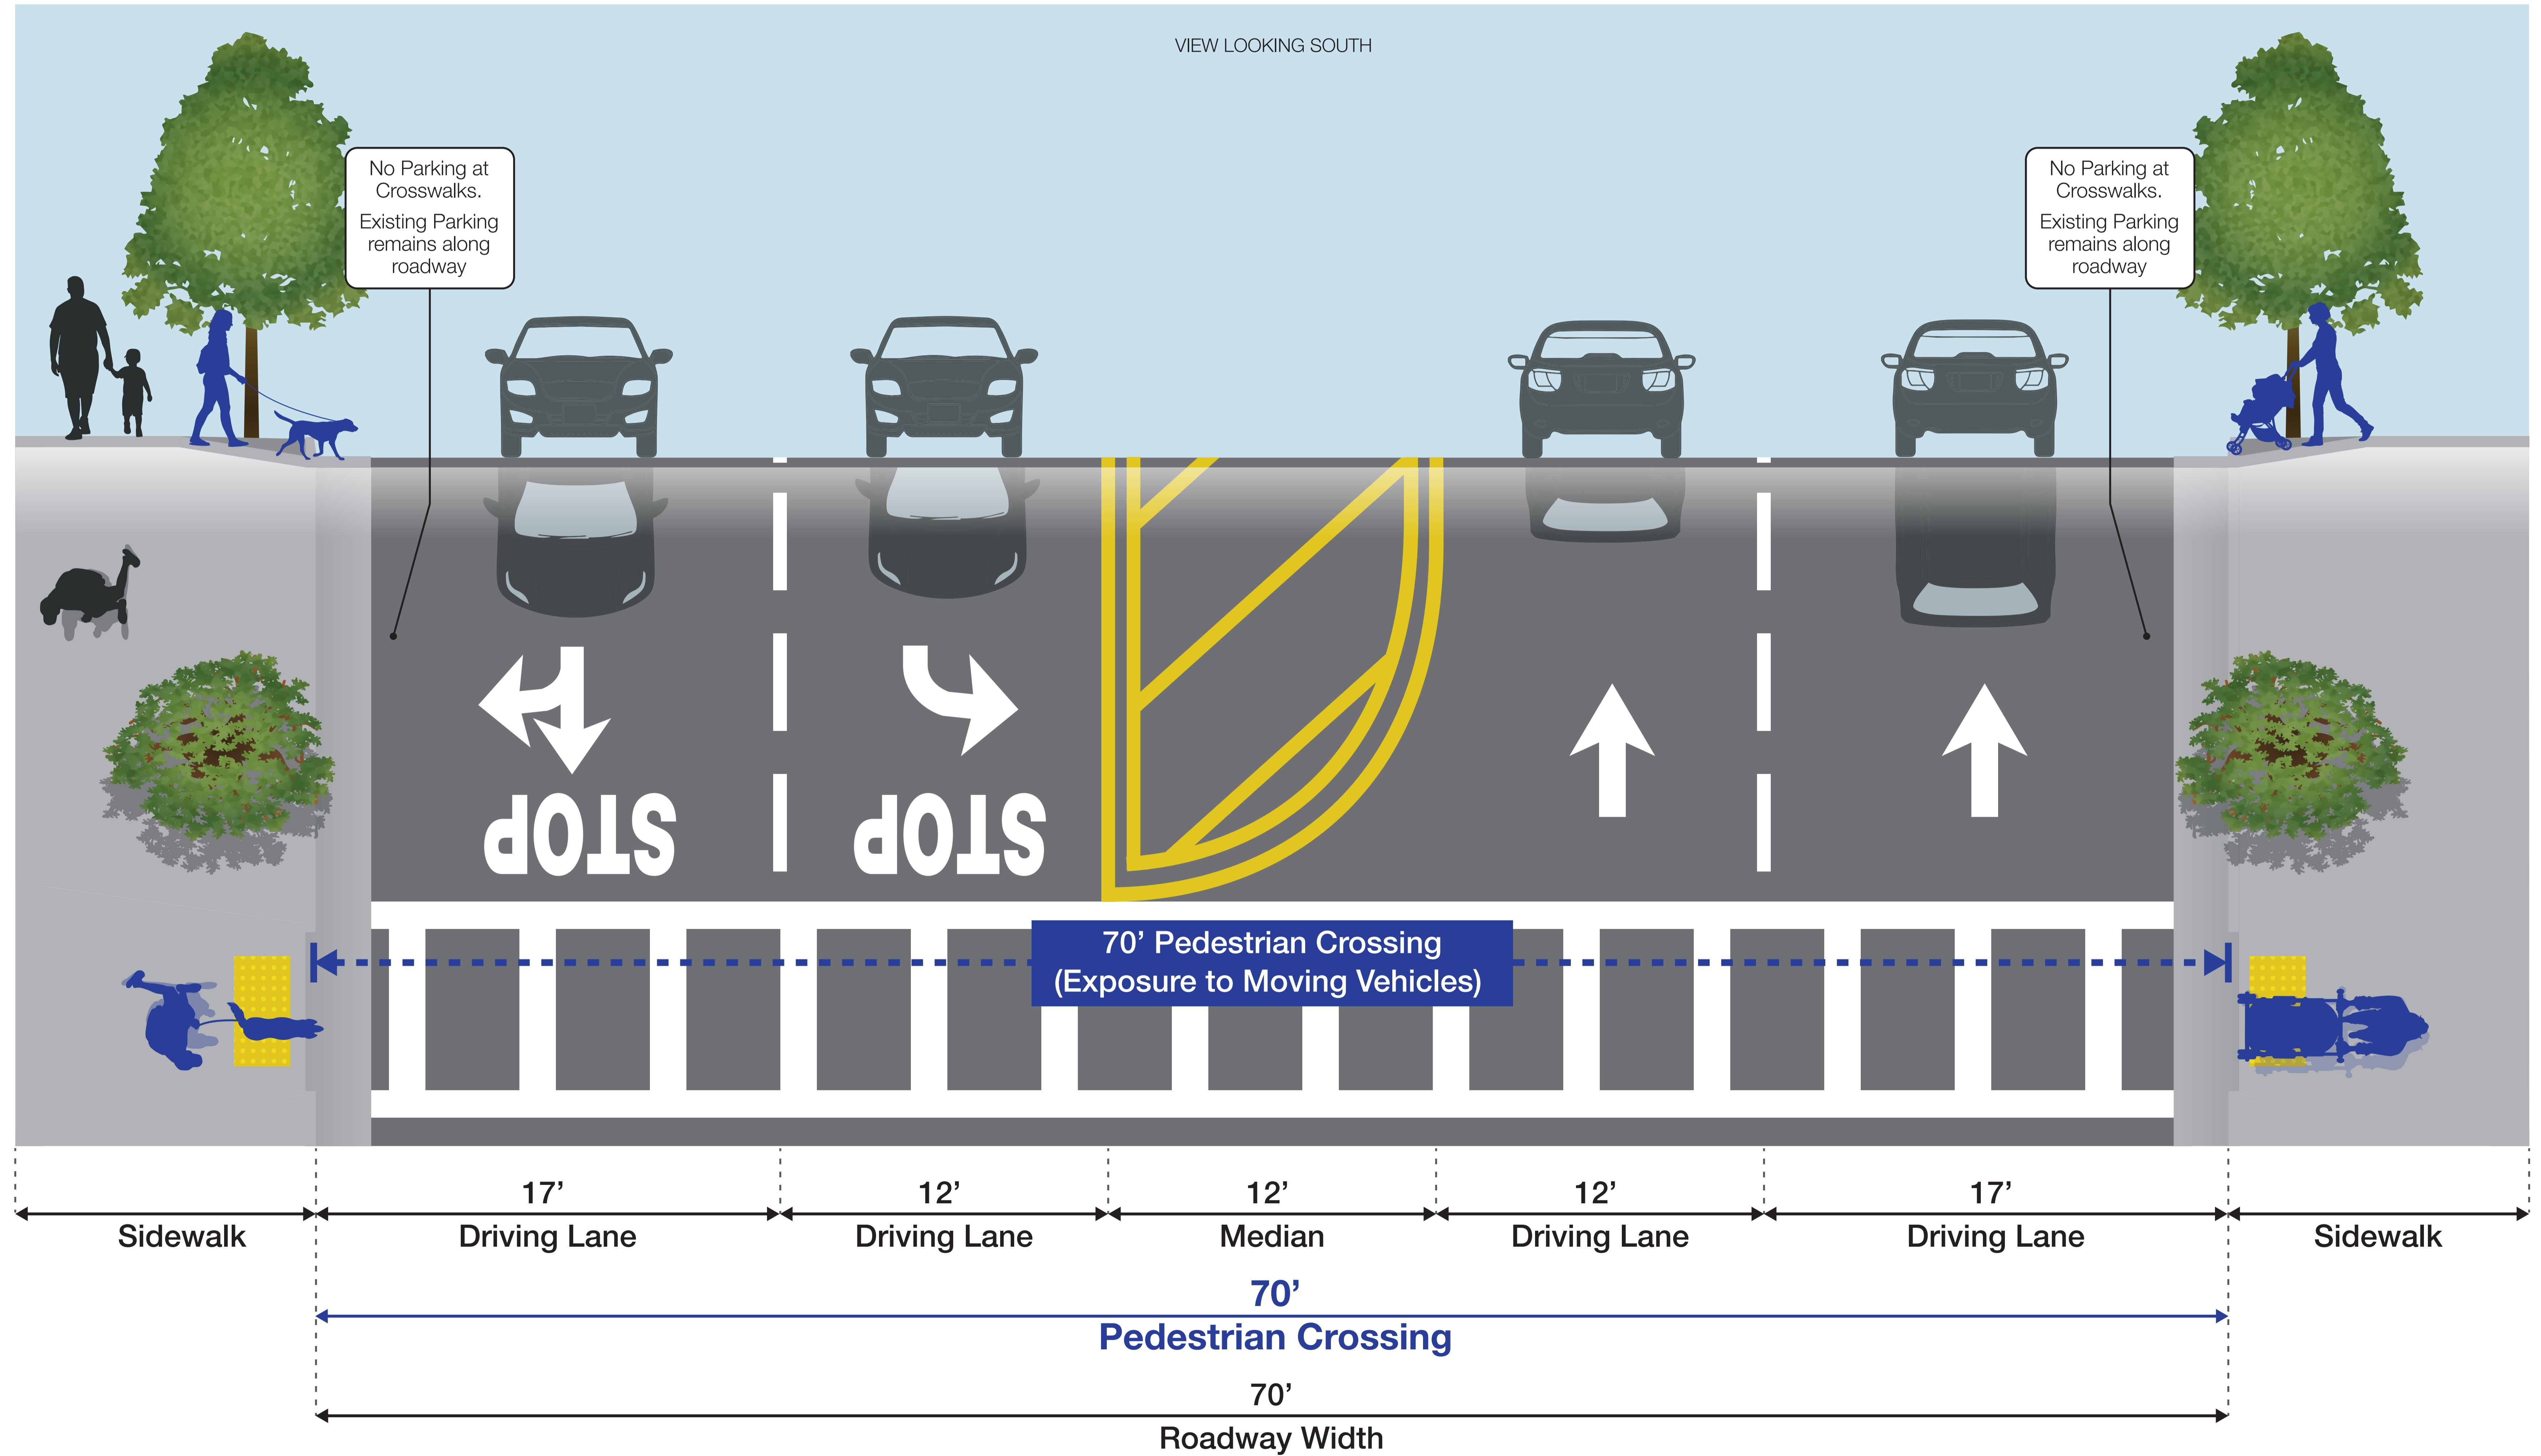

PEDESTRIAN SAFETY / TRAFFIC CALMING IMPROVEMENTS

CITY OF SONOMA - BROADWAY - EXISTING
MacArthur to McDonell

PEDESTRIAN SAFETY / TRAFFIC CALMING IMPROVEMENTS

CITY OF SONOMA - BROADWAY - THREE LANES TO SLOW SPEEDS AND IMPROVE SAFETY
MacArthur to McDonell

PEDESTRIAN SAFETY / TRAFFIC CALMING IMPROVEMENTS

CITY OF SONOMA - BROADWAY - EXISTING
McDonnell to Napa

PEDESTRIAN SAFETY / TRAFFIC CALMING IMPROVEMENTS

CITY OF SONOMA - BROADWAY - REDUCED LANES AT NAPA ST TO IMPROVE SAFETY AND PROVIDE FOR TURNING VEHICLES
McDonnell to Napa