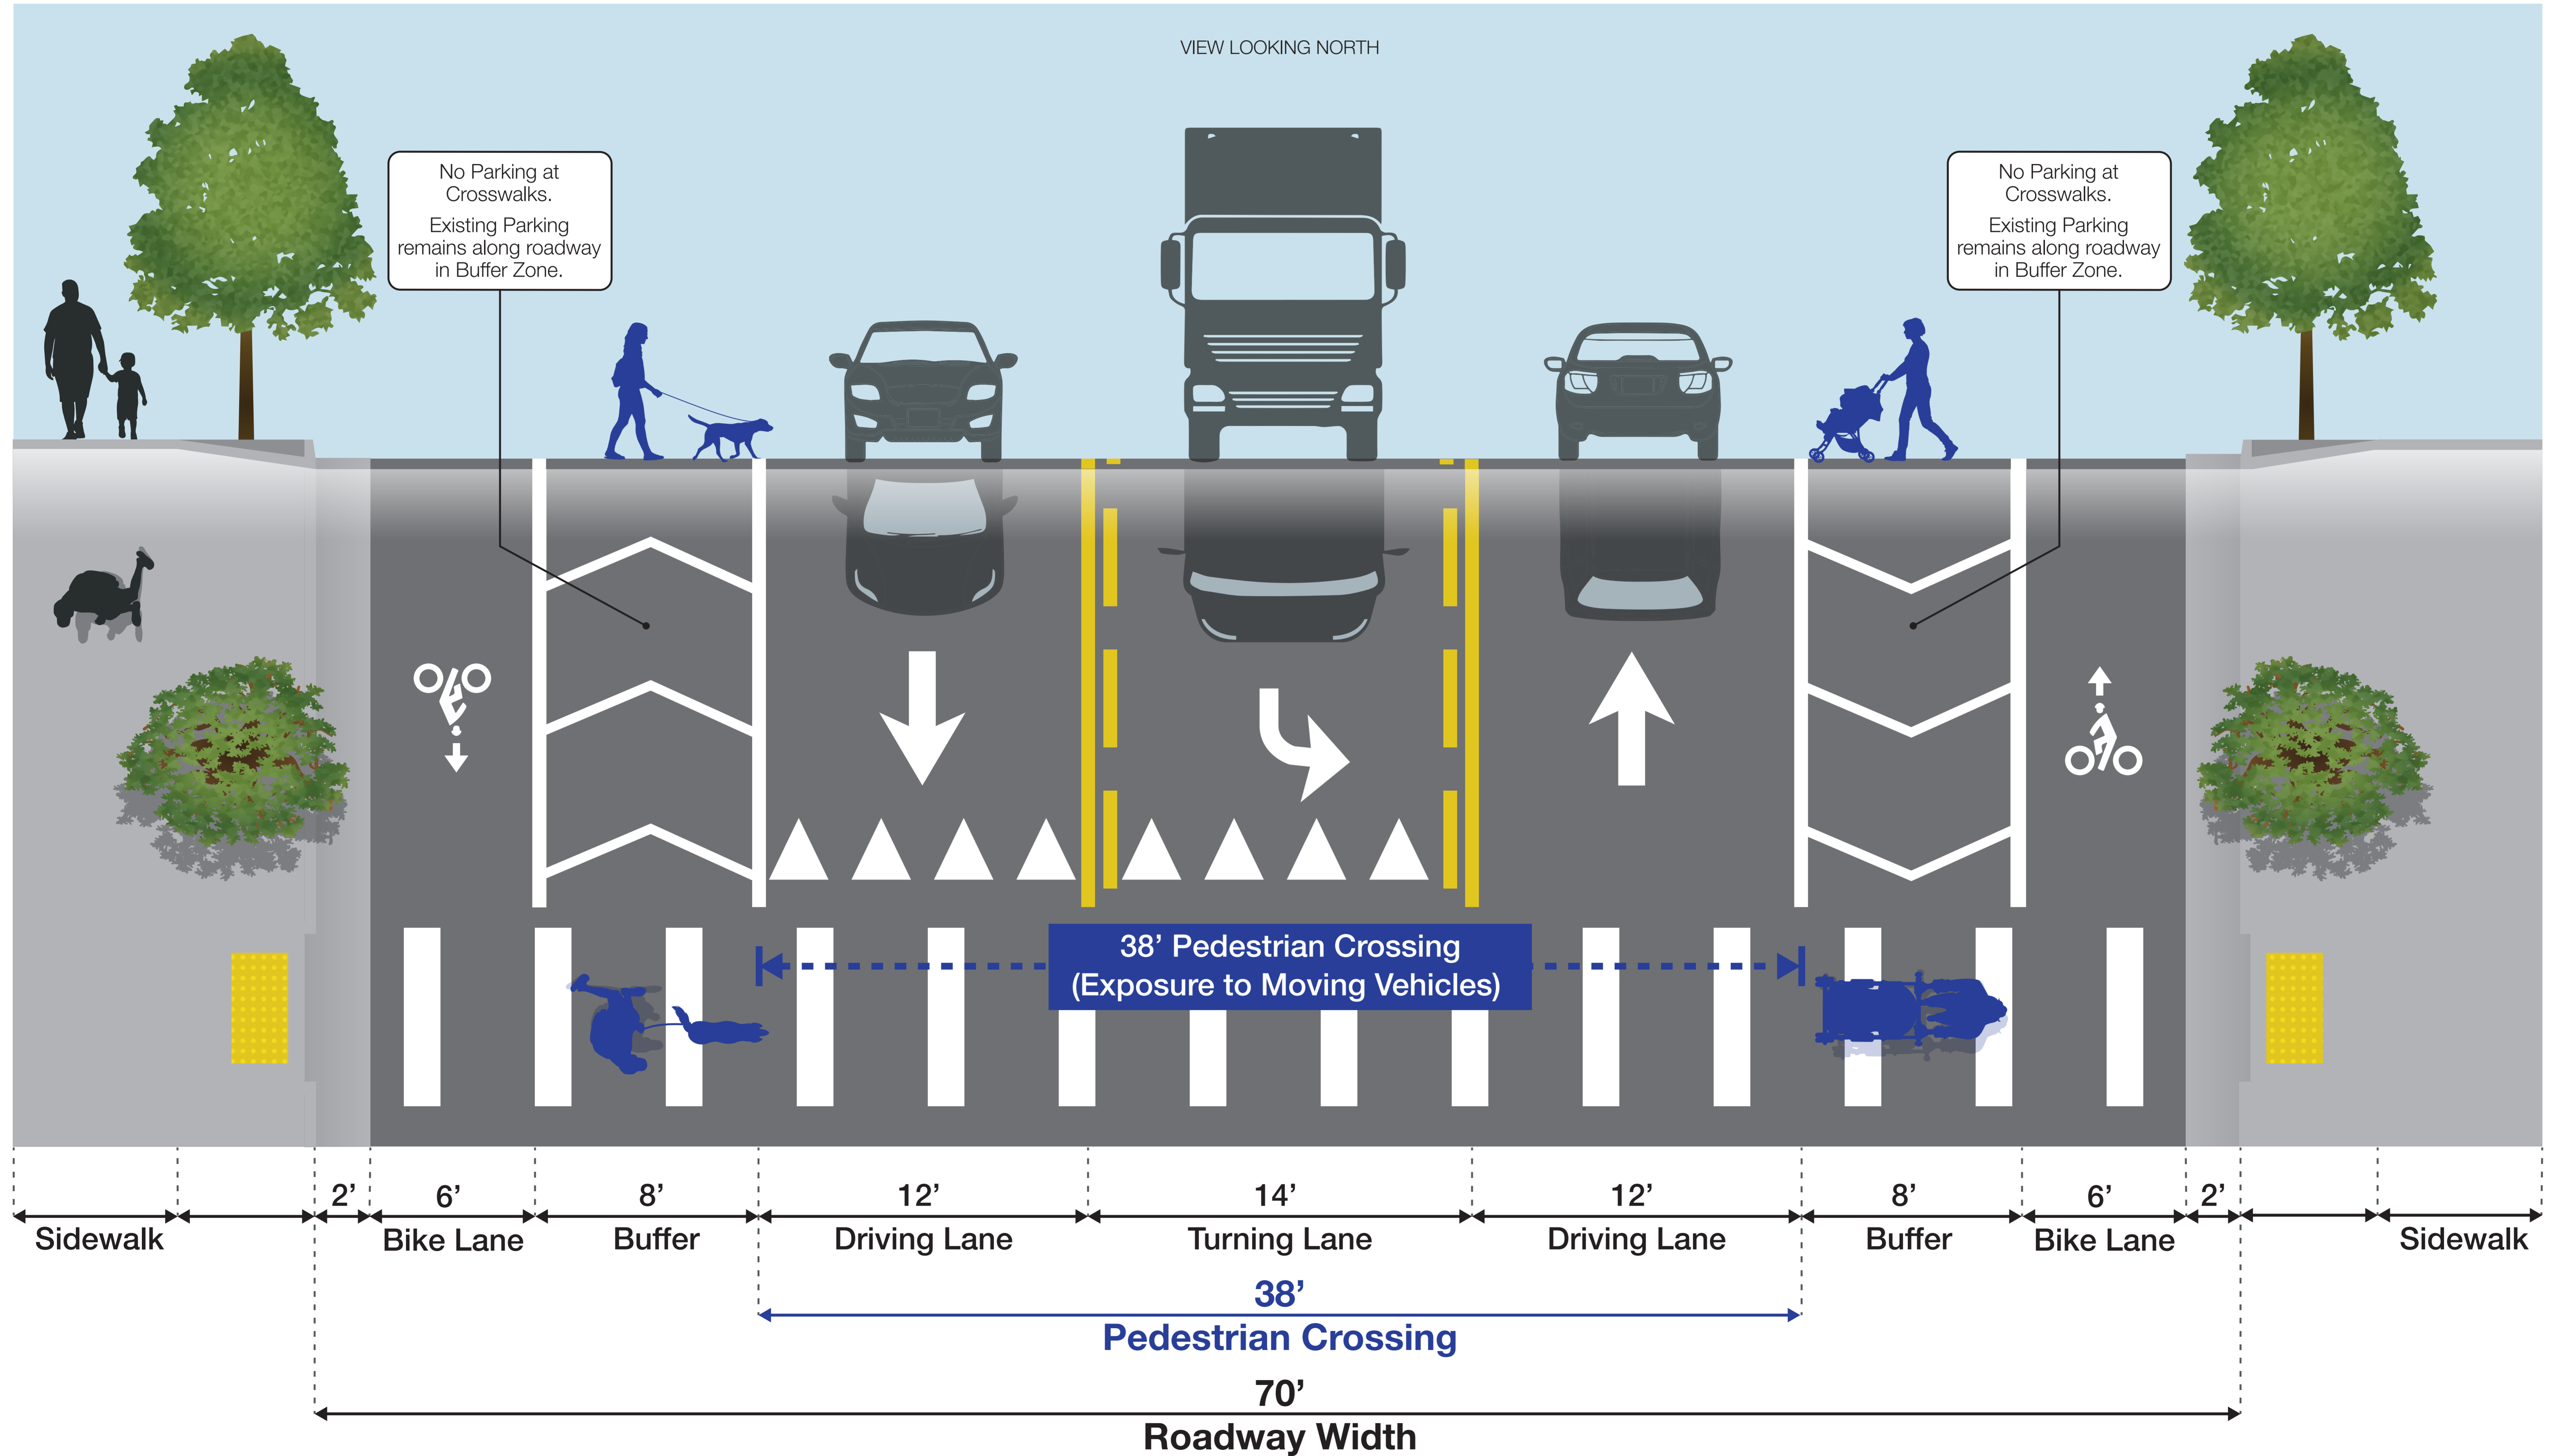

PEDESTRIAN SAFETY / TRAFFIC CALMING IMPROVEMENTS

CITY OF SONOMA - BROADWAY - EXISTING
MacArthur to McDonell

PEDESTRIAN SAFETY / TRAFFIC CALMING IMPROVEMENTS

CITY OF SONOMA - BROADWAY - THREE LANES TO SLOW SPEEDS AND IMPROVE SAFETY
MacArthur to McDonell

PEDESTRIAN SAFETY / TRAFFIC CALMING IMPROVEMENTS

CITY OF SONOMA - BROADWAY - EXISTING
McDonnell to Napa

PEDESTRIAN SAFETY / TRAFFIC CALMING IMPROVEMENTS

CITY OF SONOMA - BROADWAY - REDUCED LANES AT NAPA ST TO IMPROVE SAFETY AND PROVIDE FOR TURNING VEHICLES
McDonnell to Napa