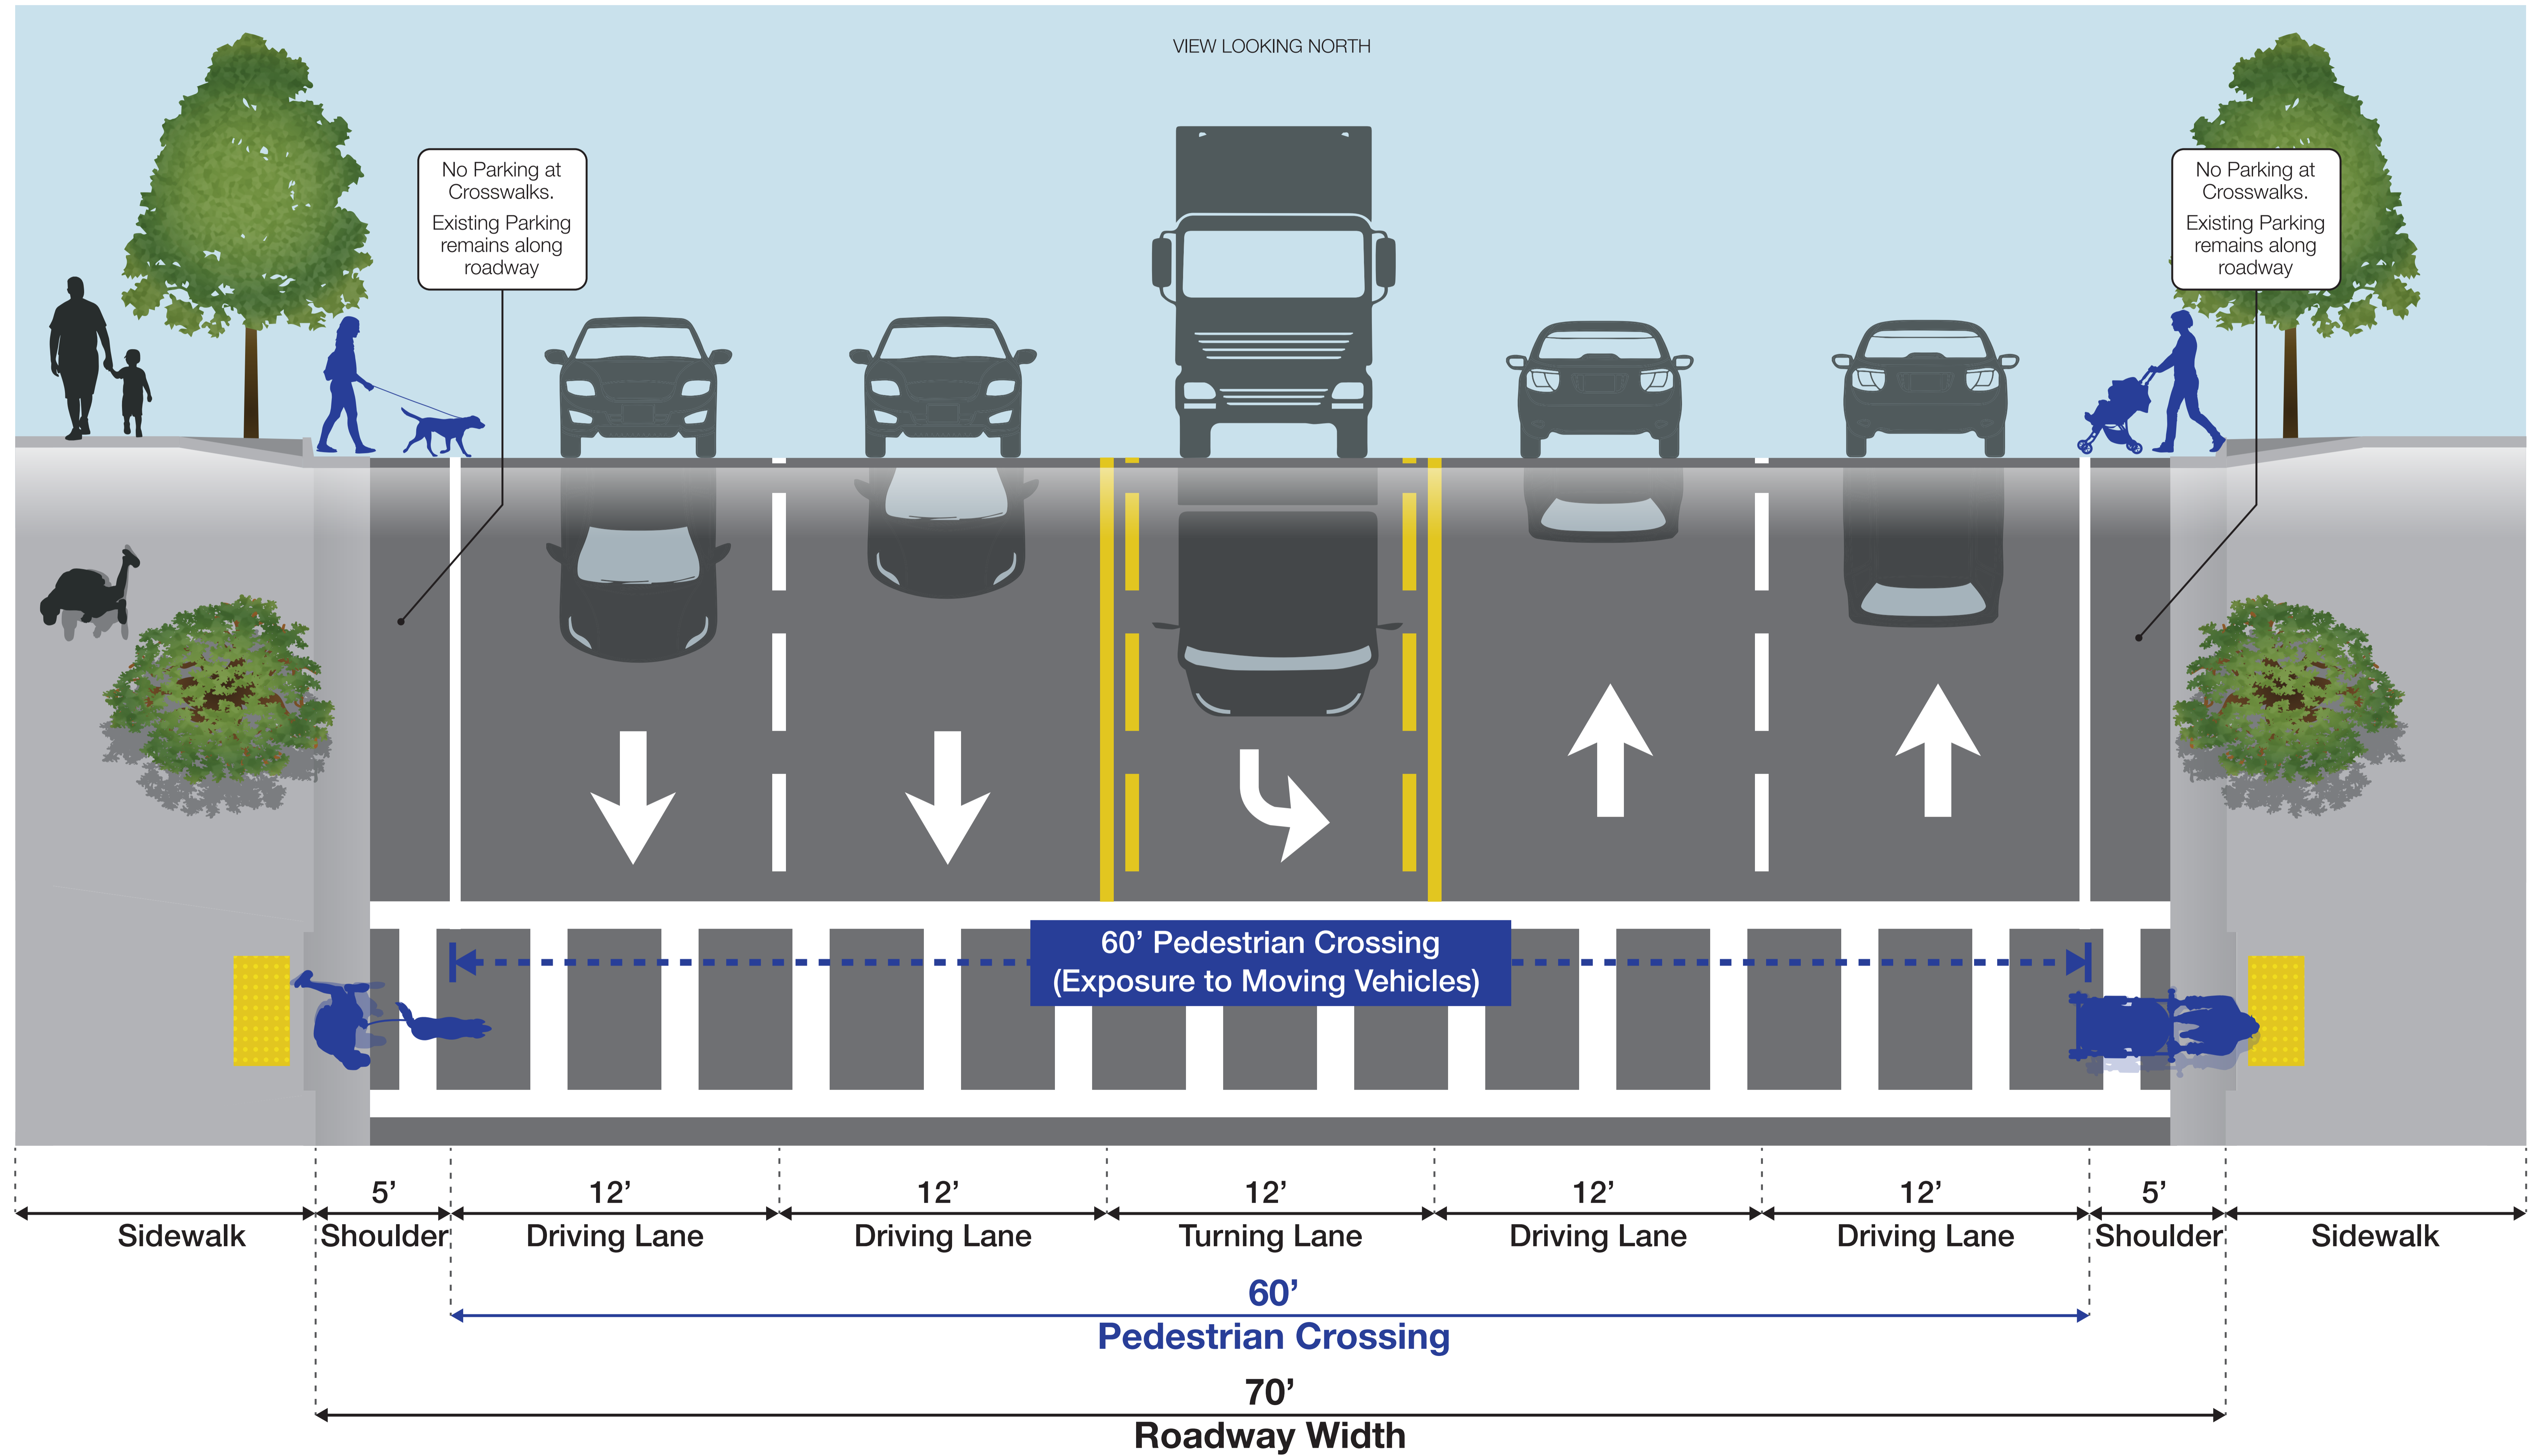

PEDESTRIAN SAFETY / TRAFFIC CALMING IMPROVEMENTS

CITY OF SONOMA - BROADWAY - EXISTING
MacArthur to McDonell

PEDESTRIAN SAFETY / TRAFFIC CALMING IMPROVEMENTS

CITY OF SONOMA - BROADWAY - THREE LANES TO SLOW SPEEDS AND IMPROVE SAFETY
MacArthur to McDonell

PEDESTRIAN SAFETY / TRAFFIC CALMING IMPROVEMENTS

CITY OF SONOMA - BROADWAY - EXISTING
McDonnell to Napa

PEDESTRIAN SAFETY / TRAFFIC CALMING IMPROVEMENTS

CITY OF SONOMA - BROADWAY - REDUCED LANES AT NAPA ST TO IMPROVE SAFETY AND PROVIDE FOR TURNING VEHICLES
McDonnell to Napa