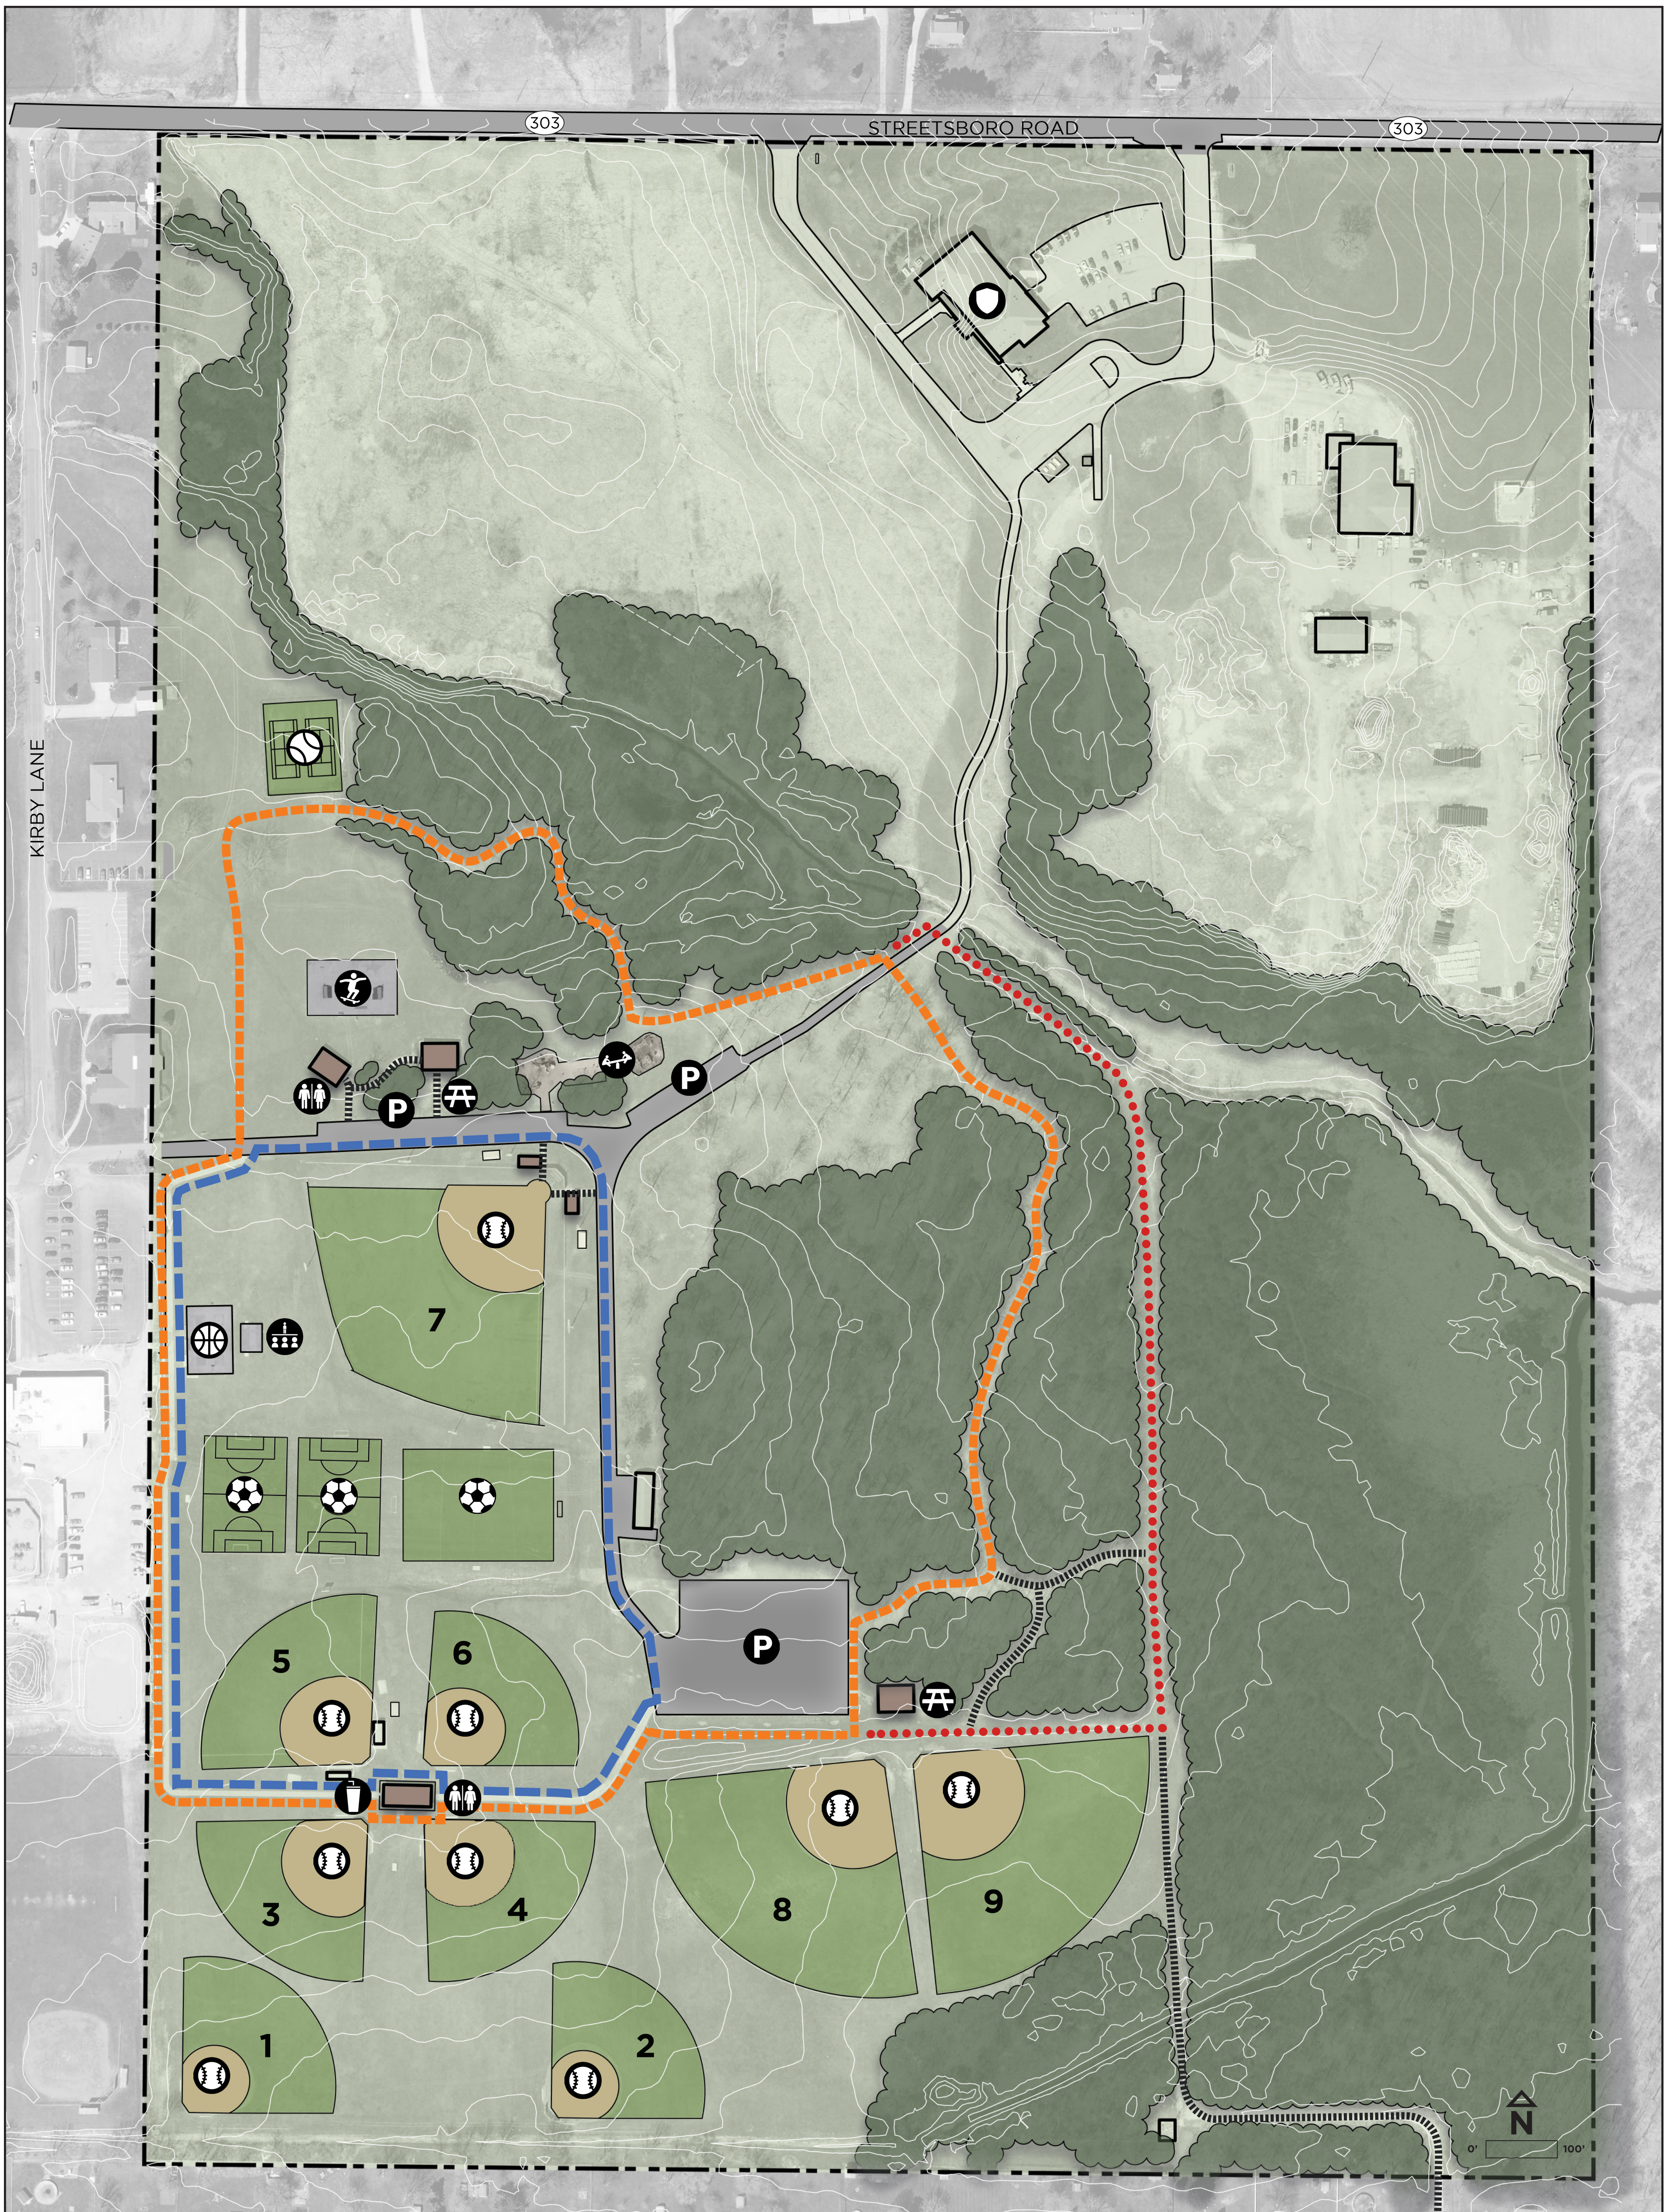

STREETSBORO CITY PARK

8980 Kirby Lane
Streetsboro, OH 44241

THE CITY OF
STREETSBORO
PARKS AND RECREATION

People • Parks • Programs

AMENITIES

- | | | |
|-------------|------------------|----------------|
| RESTROOM | PLAYGROUND | BASEBALL FIELD |
| PARKING | STAGE | SOCCER FIELD |
| PICNIC | SKATE PARK | TENNIS COURT |
| CONCESSIONS | BASKETBALL COURT | POLICE STATION |

TRAILS

- | |
|---------------------------|
| 1 MILE TRAIL LOOP |
| 1/2 MILE PAVED TRAIL LOOP |
| 3/10 MILE WOODLAND TRAIL |
| CONNECTOR TRAIL |