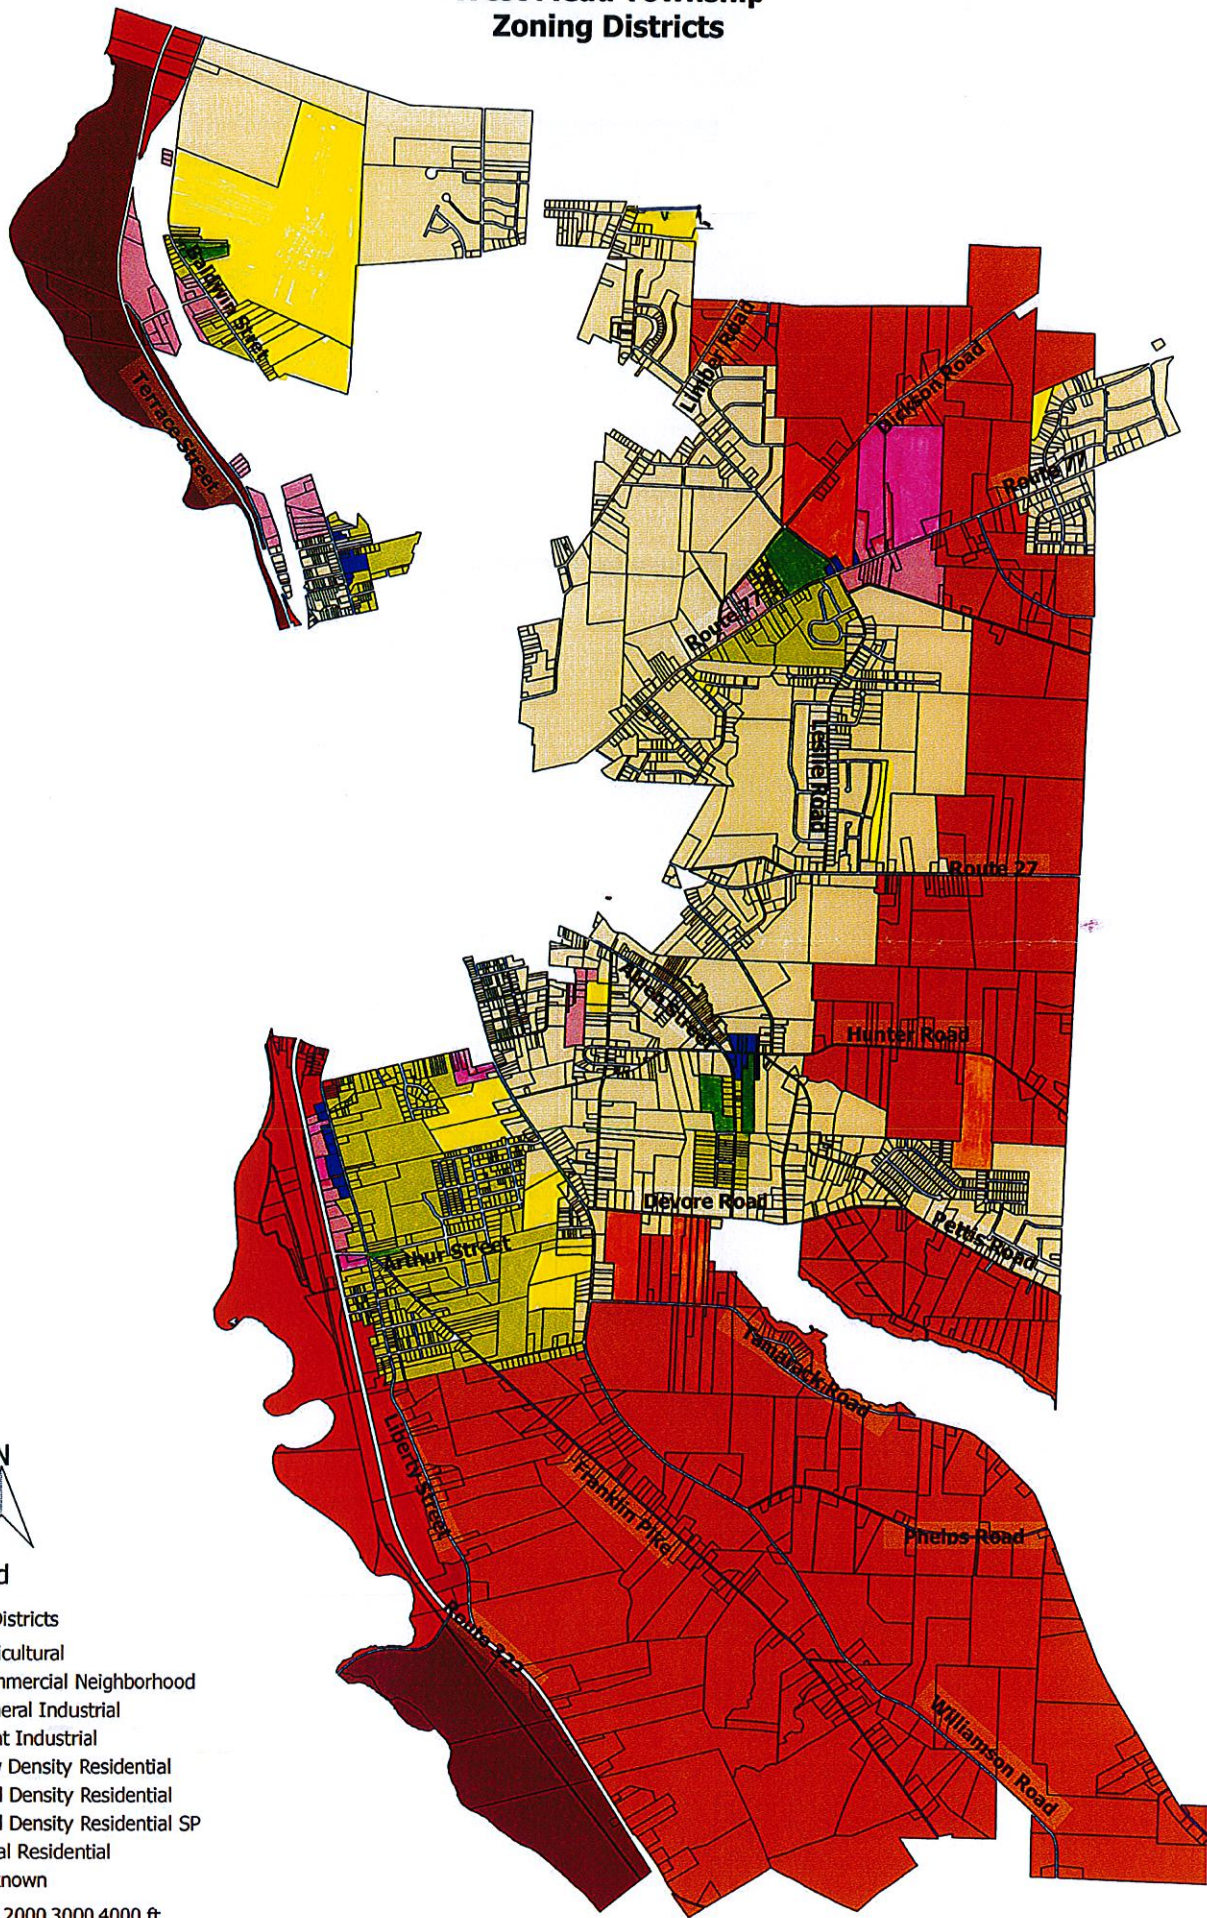

West Mead Township Zoning Districts

Legend

- Zoning Districts
- Agricultural
 - Commercial Neighborhood
 - General Industrial
 - Light Industrial
 - Low Density Residential
 - Med Density Residential
 - Med Density Residential SP
 - Rural Residential
 - Unknown

0 1000 2000 3000 4000 ft