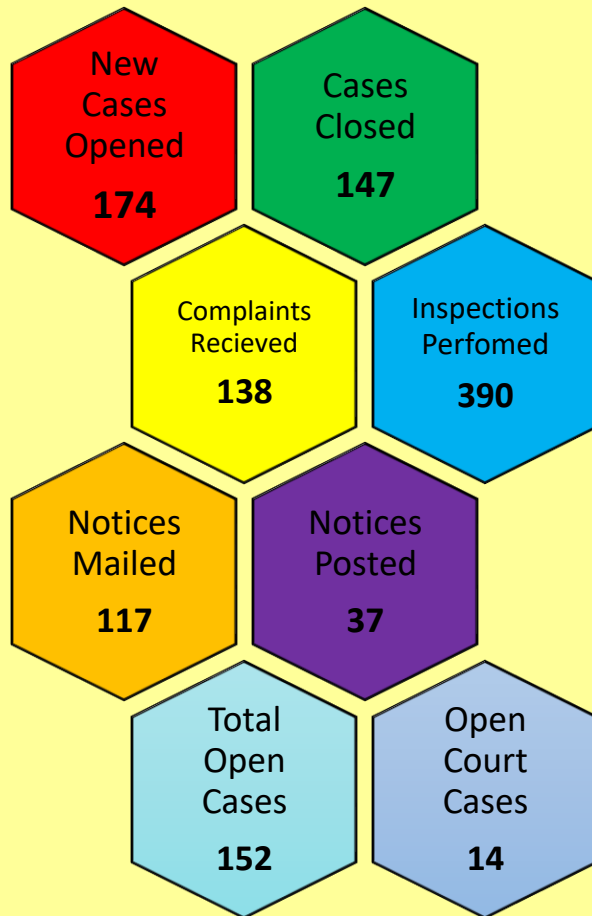

City of Wilmington

Code Enforcement Department

2024

6 Month Report

Code Enforcement Stats

Clean-Up Wilmington Stats

CURRENT OPEN CASES BY STATUS

Continuing Community & County Partnerships

- Clinton County Prosecutor's Office
- CCRPC/Landbank
- Clinton County Juvenile Work Program
- Clinton County Solid Waste & Recycling
- Sugartree Landscaping
- Real Change Wilmington
- Sugartree Ministries