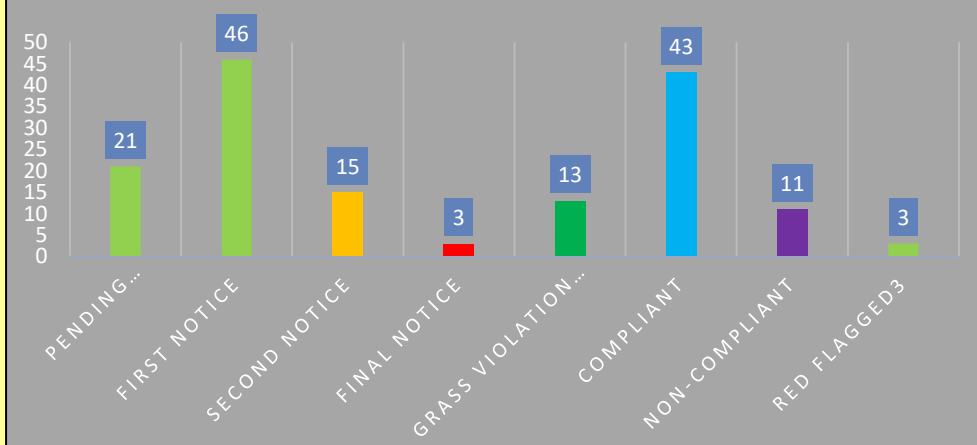

City of Wilmington

Code Enforcement Department

2024

6 Month Report

Code Enforcement Stats

Clean-Up Wilmington Stats

CURRENT OPEN CASES BY STATUS

Continuing Community & County Partnerships