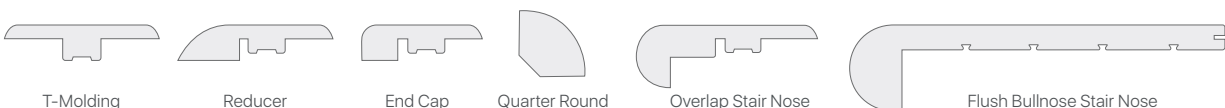

COORDINATING FLOOR MOLDING AVAILABLE

Photography shown here is not meant to replace viewing an actual manufacturer product sample. Please see your local Provenza Floors retailer showroom prior to making your final selection. Provenza Floors, Inc. reserves the right to make changes or discontinue products without notice or obligation.