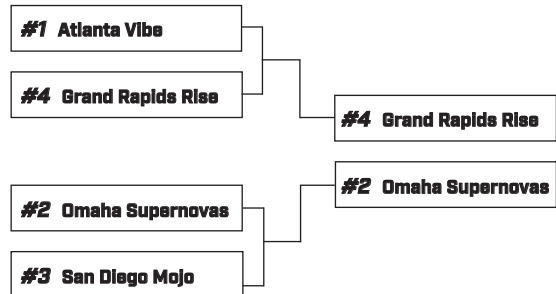

Top 4 Teams Made Playoffs

LEAGUE STANDINGS

Through End of Regular Season

	W	L	PCT.	Home	Away	Streak
x-Atlanta Vibe	19	5	.783	10-2	9-3	W3
x-Omaha Supernovas	16	8	.667	9-3	7-5	L1
x-San Diego Mojo	13	11	.542	7-5	6-6	W3
x-Grand Rapids Rise	12	12	.500	7-5	5-7	W2
Orlando Valkyries	8	16	.333	4-8	4-8	W1
Columbus Fury	8	16	.333	6-6	2-10	L5
Vegas Thrill	8	16	.333	3-9	5-7	L2

x - Playoff Spot Clinched

- 24 Regular-Season Matches (12 Home, 12 Away)

- Playoffs Being Held in Omaha at CHI Health Center

UPCOMING LEAGUE SCHEDULE

Pro Volleyball Federation Championship Match

Saturday, May 18

Grand Rapids at Omaha4:30 p.m. ET

RISE SERIES RECORD AROUND THE LEAGUE

Atlanta Vibe Grand Rapids leads 3-2
 Feb. 9, 2024 (A) W, 3-1 (25-20, 21-25, 25-22, 25-22)
 Feb. 18, 2024 (H) W, 3-2 (25-19, 25-18, 23-25, 23-25, 15-11)
 April 1, 2024 (H) L, 3-1 (23-25, 10-25, 25-18, 23-25)
 April 16, 2024 (A)..... L, 3-1 (25-23, 22-25, 22-25, 15-25)
 May 15, 2024 (N)..... W, 3-2 (25-20, 19-25, 25-20, 23-25, 15-8)