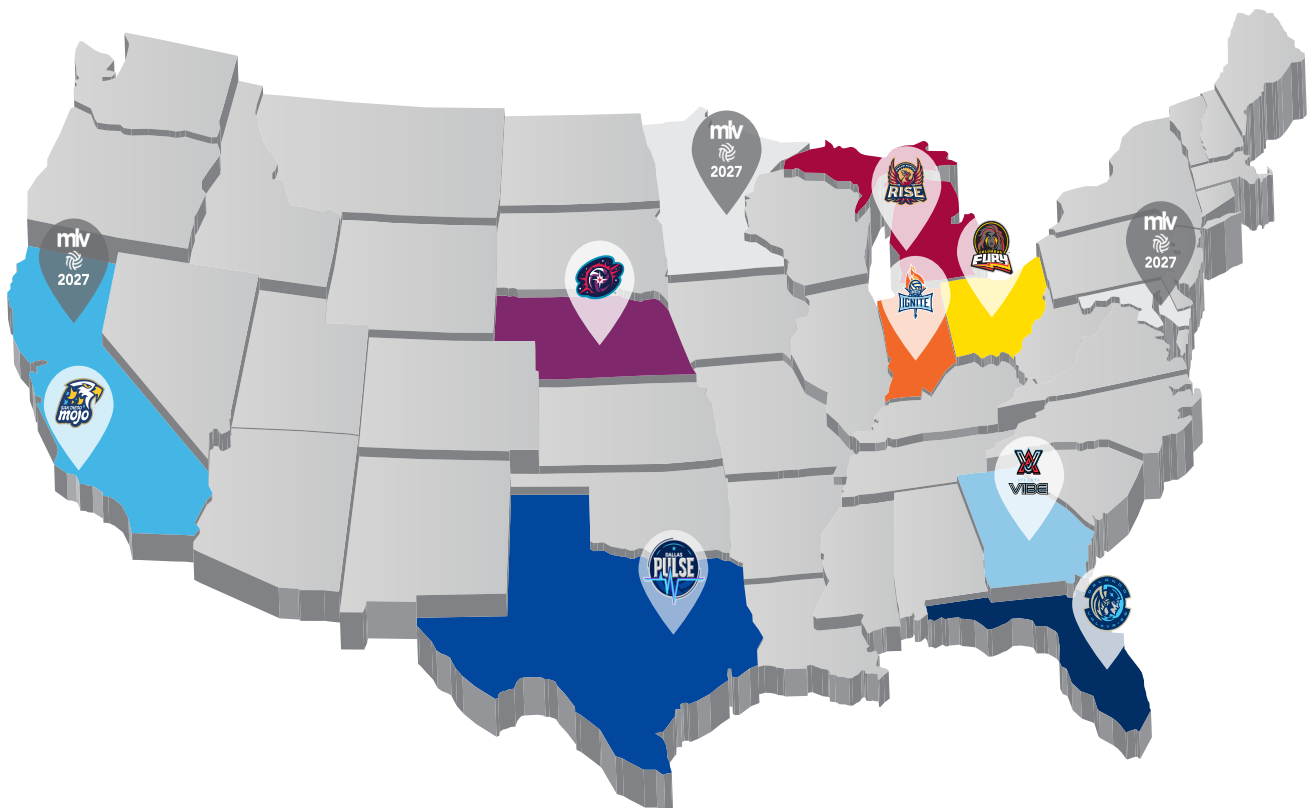

MAJOR LEAGUE VOLLEYBALL

In a landmark move for the sport, Pro Volleyball Federation (PVF) and Major League Volleyball announced plans for a single, united league poised to elevate professional women's volleyball in the United States. The unified league will be branded as MLV.

This is an exciting moment for professional women's volleyball.

The unification and modernization of the business model brings in new team owners, league governance, ownership standards and an innovative approach to off-court player opportunities and fan engagement.

2026 Major League Volleyball Standings

	W	L	PCT.	Home	Away
Indy Ignite	21	5	.808	11-1	10-4
Dallas Pulse	19	7	.731	8-4	11-3
San Diego Mojo	14	12	.538	8-5	6-7
Omaha Supernovas	14	13	.519	5-9	9-4
Grand Rapids Rise	12	15	.444	7-7	5-8
Orlando Valkyries	11	15	.423	3-10	8-5
Atlanta Vibe	9	17	.346	4-10	5-7
Columbus Fury	5	21	.192	2-11	3-10