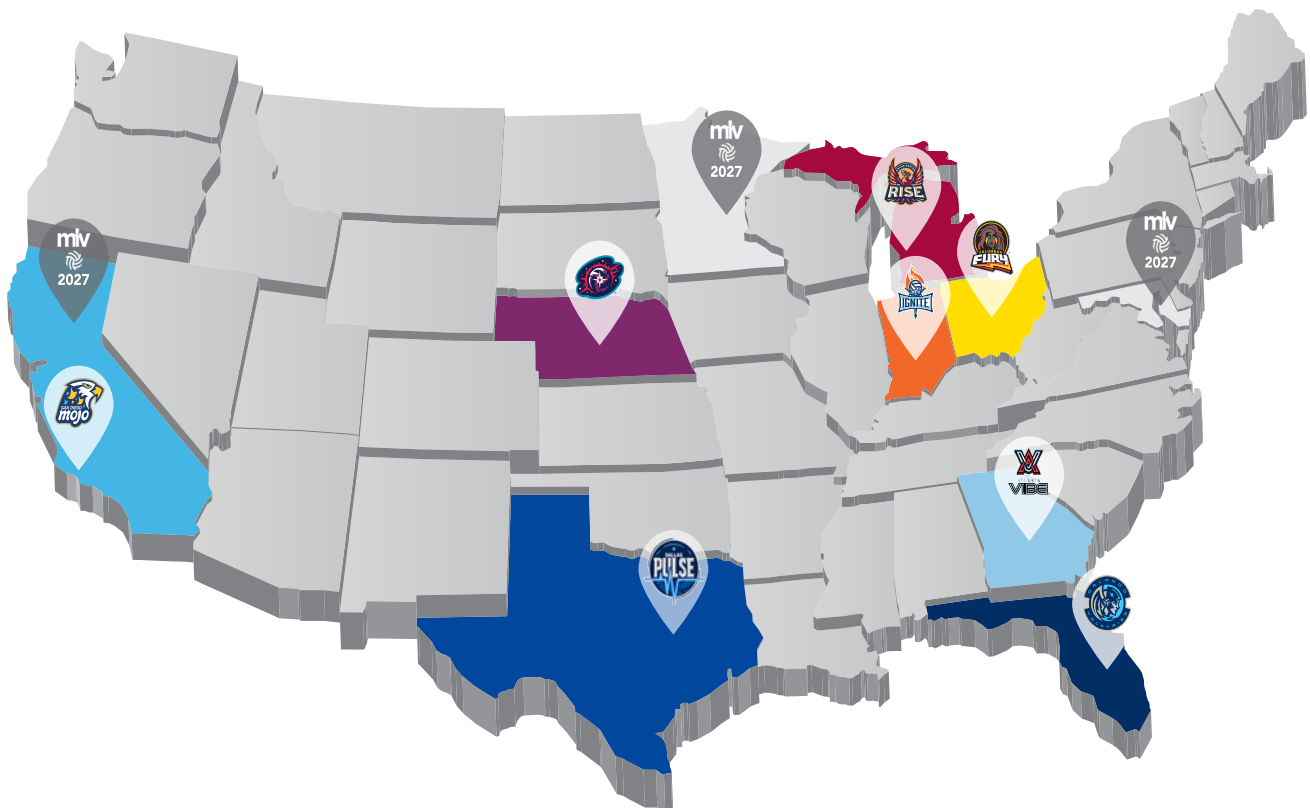

MAJOR LEAGUE VOLLEYBALL

In a landmark move for the sport, Pro Volleyball Federation (PVF) and Major League Volleyball announced plans for a single, united league poised to elevate professional women’s volleyball in the United States. The unified league will be branded as MLV.

This is an exciting moment for professional women’s volleyball.

The unification and modernization of the business model brings in new team owners, league governance, ownership standards and an innovative approach to off-court player opportunities and fan engagement.

2026 Major League Volleyball Standings

	W	L	PCT.	Home	Away
Indy Ignite	22	5	.815	12-1	10-4
Dallas Pulse	20	7	.741	9-4	11-3
San Diego Mojo	15	12	.556	9-5	6-7
Omaha Supernovas	14	14	.500	5-9	9-5
Orlando Valkyries	12	15	.444	4-10	8-5
Grand Rapids Rise	12	16	.429	7-7	5-9
Atlanta Vibe	9	18	.333	4-10	5-8
Columbus Fury	5	22	.185	2-11	3-11