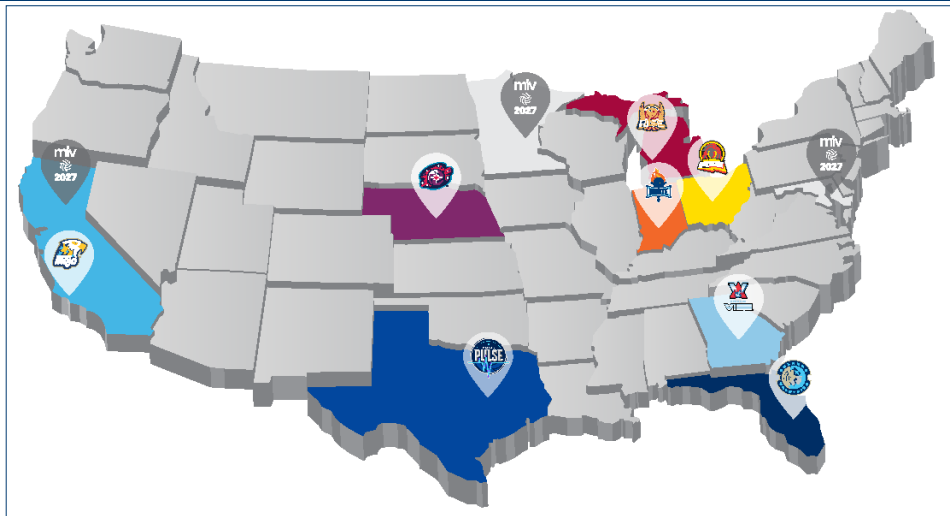

EXPANSION AND GROWTH IN MAJOR LEAGUE VOLLEYBALL

- Major League Volleyball’s footprint continues to expand, highlighted by Dallas taking the court for the first time this season and the addition of teams in Minnesota, Northern California and Washington, D.C., confirmed for the 2027 campaign.
- With continued strategic growth, the league is slated to feature 11 teams during the 2027 season, further strengthening its national presence.
- MLV already competes in some of the nation’s largest media markets, with all eight teams in 2026 located within the top 45 designated market areas (DMAs).
- Four current teams are based in top-25 DMAs, and the addition of three new franchises in 2027 will bring Major League Volleyball into three more top-20 markets.

RECORD INVESTMENT IN PLAYER SALARIES AND BENEFITS

- Major League Volleyball invests substantially in its players – scheduled to spend more than $11 million as a league in total player salaries and benefits in 2026.
- Each team has a $1.2 million salary pool for player compensation. In addition, there are further financial bonuses for postseason

awards and championship competition.

DELIVERING STRONG ATTENDANCE AND FULL BROADCAST COVERAGE

- Over the first two seasons, more than 828,000 fans have attended MLV matches, with an average of more than 4,100 fans over the 200 matches overall.
- In the first two campaigns, more than 23 percent of matches throughout the league have seen attendance figures over 5,000.
- Every match in the league has been broadcast the past two seasons and fans will be able to watch the full slate again in 2026.

ORLANDO TO HOST ANNUAL ALL-STAR MATCH

- The 2026 Major League Volleyball All-Star Match will be played Saturday, March 28 at noon ET at Addition Financial Arena, home of the Orlando Valkyries, and will air live on CBS and Paramount+.
- Orlando hosts the league’s marquee event for the first time, as the defending champion Valkyries welcome the league’s top stars to one of the nation’s premier sports and entertainment destinations.

- The All-Star Match returns to CBS network television for the second straight season after last year’s broadcast peaked at 445,000 viewers, underscoring the league’s continued national growth.

MLV UNVEILS RECORD 50-MATCH NATIONAL BROADCAST SCHEDULE

- Major League Volleyball announced a landmark 50-match national broadcast schedule, the most expansive media rollout in league history, highlighted by the MLV Championship airing on ION and the All-Star Match on CBS and Paramount+.
- The season will feature coverage across CBS Sports, Roku Sports Channel, ION, VICE and MLV digital platforms, with opening weekend, weekly marquee matchups, and postseason action showcased on national television.
- For the third consecutive season, every remaining match will also be available on the MLV YouTube Channel and through local broadcast agreements, providing nationwide access and continued growth for professional volleyball in the U.S.

2026 STANDINGS (through May 1)

	Overall			Match Result Details					Sets			Points				
	W	L	Pct.	H	A	Pts	3-0	3-1	3-2	2-3	Won	Lost	Ratio	Won	Lost	Ratio
*Indy Ignite	22	5	.815	12-1	10-4	64	8	11	3	1	72	32	2.250	2453	2242	1.094
*Dallas Pulse	20	7	.741	9-4	11-3	55	9	5	6	1	65	38	1.711	2373	2253	1.053
*San Diego Mojo	15	12	.556	9-5	6-7	43	6	4	5	3	57	50	1.140	2392	2350	1.018
*Omaha Supernovas	14	14	.500	5-9	9-5	43	6	5	3	4	56	53	1.057	2416	2382	1.014
Orlando Valkyries	12	15	.444	4-10	8-5	36	3	5	4	4	48	58	0.828	2295	2350	0.977
Grand Rapids Rise	12	16	.429	7-7	5-9	37	1	8	3	4	50	62	0.806	2509	2546	0.985
Atlanta Vibe	9	18	.333	4-10	5-8	29	2	4	3	5	45	64	0.703	2360	2249	0.960
Columbus Fury	5	22	.185	2-11	3-11	20	1	3	1	6	35	71	0.493	2247	2463	0.912

* - Clinched Postseason Berth