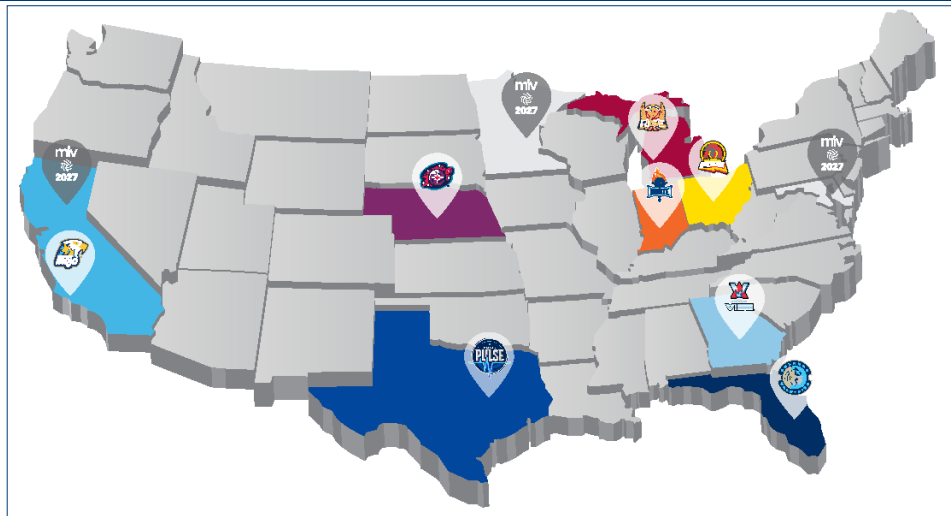

EXPANSION AND GROWTH IN MAJOR LEAGUE VOLLEYBALL

- Major League Volleyball’s footprint continues to expand, highlighted by Dallas taking the court for the first time this season and the addition of teams in Minnesota, Northern California and Washington, D.C., confirmed for the 2027 campaign.
- With continued strategic growth, the league is slated to feature 11 teams during the 2027 season, further strengthening its national presence.
- MLV already competes in some of the nation’s largest media markets, with all eight teams in 2026 located within the top 45 designated market areas (DMAs).
- Four current teams are based in top-25 DMAs, and the addition of three new franchises in 2027 will bring Major League Volleyball into three more top-20 markets.

RECORD INVESTMENT IN PLAYER SALARIES AND BENEFITS

- Major League Volleyball invests substantially in its players – scheduled to spend more than $11 million as a league in total player salaries and benefits in 2026.
- Each team has a $1.2 million salary pool for player compensation. In addition, there are further financial bonuses for postseason

awards and championship competition.

DELIVERING STRONG ATTENDANCE AND FULL BROADCAST COVERAGE

- Over the first two seasons, more than 828,000 fans have attended MLV matches, with an average of more than 4,100 fans over the 200 matches overall.
- In the first two campaigns, more than 23 percent of matches throughout the league have seen attendance figures over 5,000.
- Every match in the league has been broadcast the past two seasons and fans will be able to watch the full slate again in 2026.

ORLANDO TO HOST ANNUAL ALL-STAR MATCH

- The 2026 Major League Volleyball All-Star Match will be played Saturday, March 28 at noon ET at Addition Financial Arena, home of the Orlando Valkyries, and will air live on CBS and Paramount+.
- Orlando hosts the league’s marquee event for the first time, as the defending champion Valkyries welcome the league’s top stars to one of the nation’s premier sports and entertainment destinations.

- The All-Star Match returns to CBS network television for the second straight season after last year’s broadcast peaked at 445,000 viewers, underscoring the league’s continued national growth.

MLV UNVEILS RECORD 50-MATCH NATIONAL BROADCAST SCHEDULE

- Major League Volleyball announced a landmark 50-match national broadcast schedule, the most expansive media rollout in league history, highlighted by the MLV Championship airing on ION and the All-Star Match on CBS and Paramount+.
- The season will feature coverage across CBS Sports, Roku Sports Channel, ION, VICE and MLV digital platforms, with opening weekend, weekly marquee matchups, and postseason action showcased on national television.
- For the third consecutive season, every remaining match will also be available on the MLV YouTube Channel and through local broadcast agreements, providing nationwide access and continued growth for professional volleyball in the U.S.

2026 STANDINGS (through April 28)

	Overall					Match Result Details					Sets			Points		
	W	L	Pct.	H	A	Pts	3-0	3-1	3-2	2-3	Won	Lost	Ratio	Won	Lost	Ratio
*Indy Ignite	21	5	.808	11-1	10-4	62	8	11	2	1	69	30	2.300	2350	2139	1.099
*Dallas Pulse	19	7	.731	8-4	11-3	52	8	5	6	1	62	38	1.632	2298	2193	1.048
*San Diego Mojo	14	12	.538	8-5	6-7	40	5	4	5	3	54	50	1.080	2312	2281	1.014
*Omaha Supernovas	14	13	.519	5-9	9-4	43	6	5	3	4	56	40	1.120	2356	2307	1.021
Grand Rapids Rise	12	15	.444	7-7	5-8	37	1	8	3	4	50	59	0.847	2440	2466	0.989
Orlando Valkyries	11	15	.423	3-10	8-5	33	3	4	4	4	45	57	0.789	2199	2272	0.968
Atlanta Vibe	9	17	.346	4-10	5-7	29	2	4	3	5	44	61	0.721	2282	2363	0.966
Columbus Fury	5	21	.192	2-11	3-10	19	1	3	1	5	33	68	0.485	214	2360	0.908

* - Clinched Postseason Berth