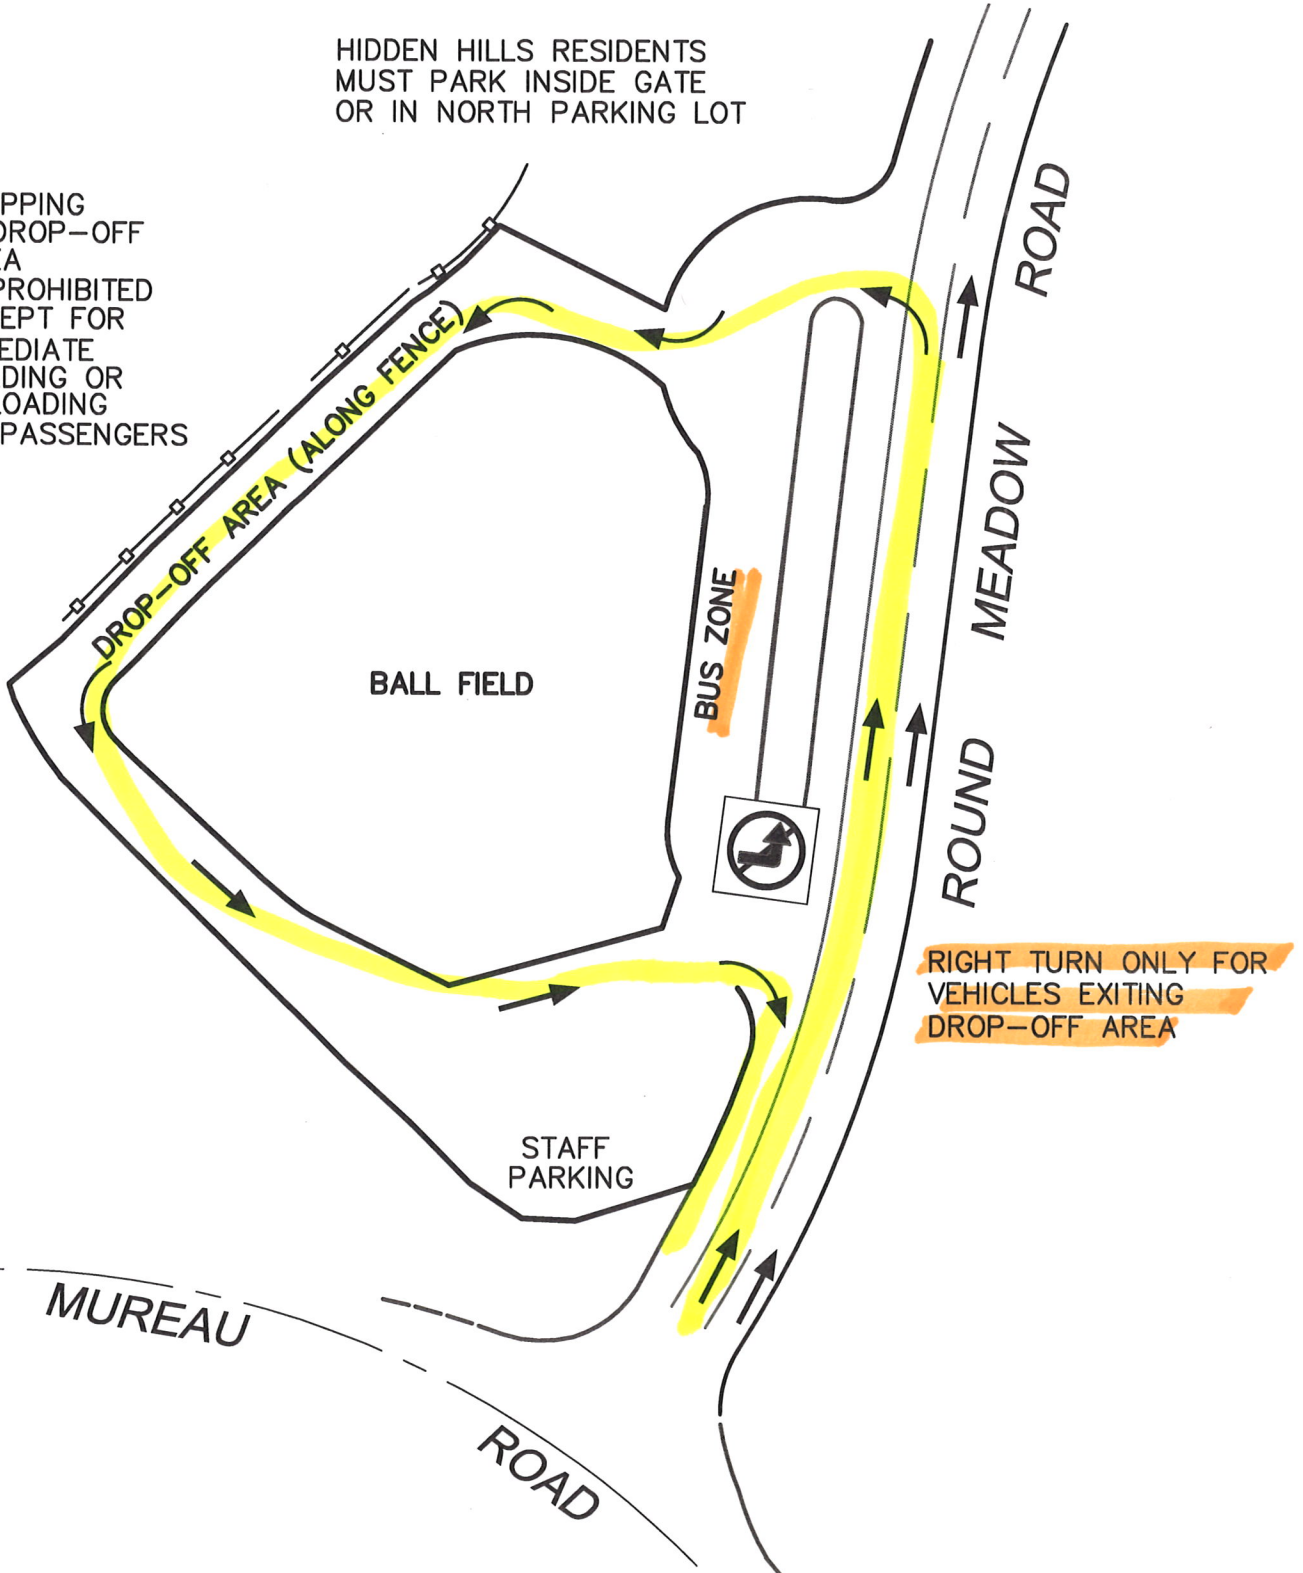

ROUND MEADOW SCHOOL TRAFFIC PLAN
GRADES 3 - 5 (AND SIBLINGS)

BALL FIELD (SOUTH)

**PLEASE READ
IMPORTANT**

HIDDEN HILLS RESIDENTS
MUST PARK INSIDE GATE
OR IN NORTH PARKING LOT

STOPPING
IN DROP-OFF
AREA
IS PROHIBITED
EXCEPT FOR
IMMEDIATE
LOADING OR
UNLOADING
OF PASSENGERS

**RIGHT TURN ONLY FOR
VEHICLES EXITING
DROP-OFF AREA**