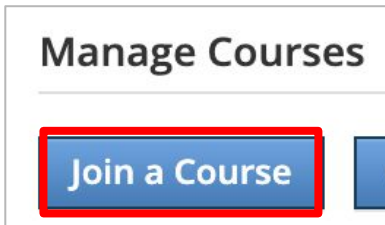

5. Click on **Join a Course**