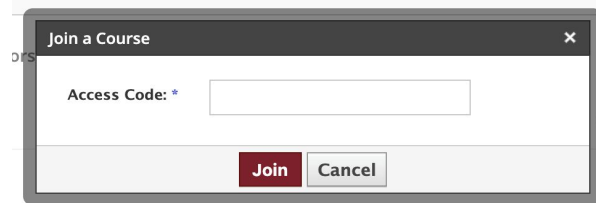

6. Enter **Access Code**