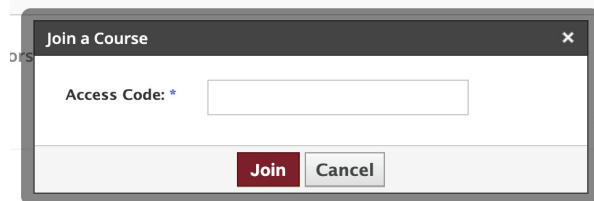

# Logging into the Schoolology Parent Experience

1. Login to ParentVUE at **portal.lcps.org**

2. Click on **"Schoolology."**

3. Select **"Schoolology Login."**

Schoolology Login

4. Click on **Courses**, then **My Courses**

5. Click on **Join a Course**

6. Enter **Access Code**