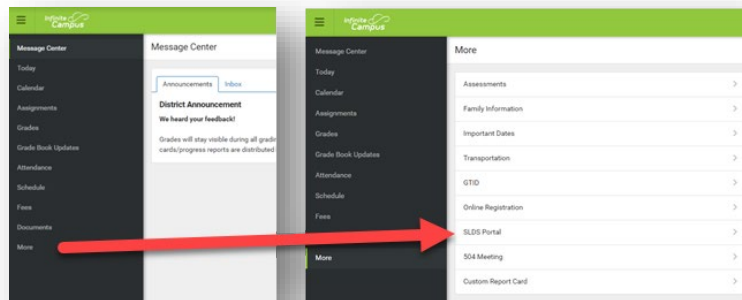

How To Access Georgia Milestones Results – for Parents

1. Login to Fulton County's Infinite Campus parent portal. <https://www.fultonschools.org/infinitecampus>

2. Click the more button in the bottom left hand corner, then select SLDS Portal.