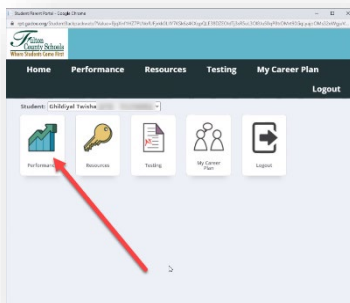

How To Access Georgia Milestones Results – for Parents

1. Login to Fulton County's Infinite Campus parent portal. <https://www.fultonschools.org/infinitecampus>

2. Click the more button in the bottom left hand corner, then select SLDS Portal.

3. Choose performance.

4. Scroll down to see your student's assessment results. These can also be downloaded and printed.