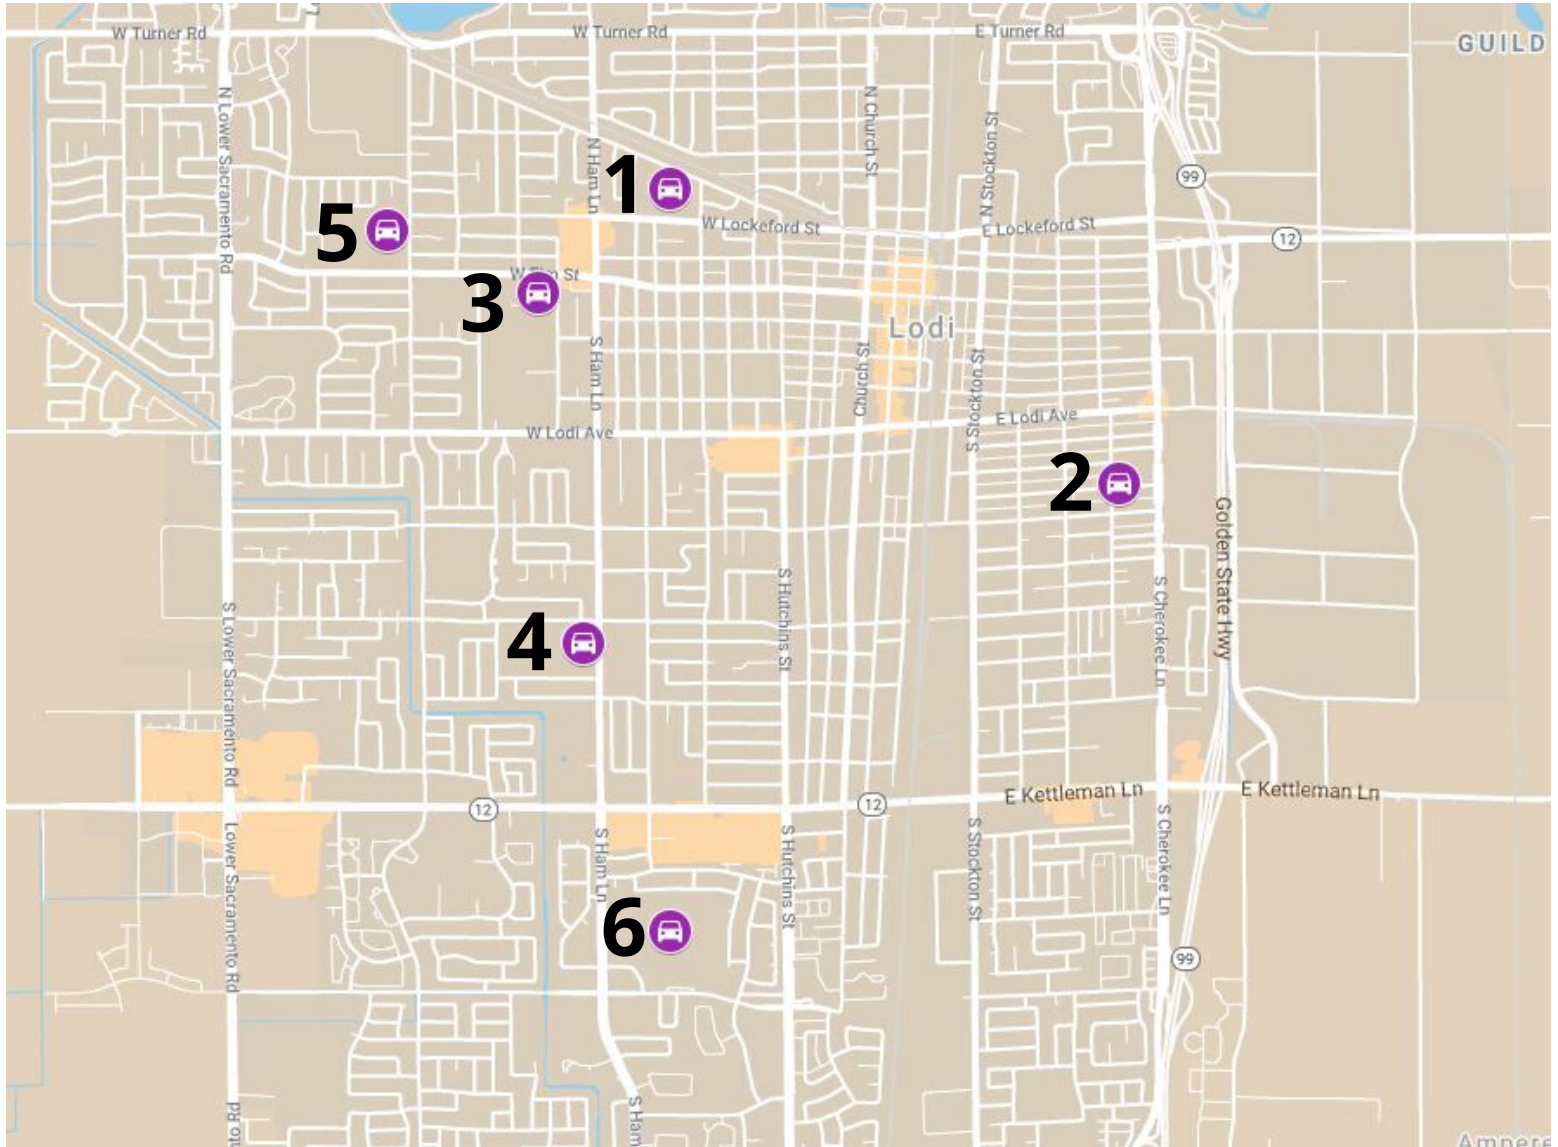

Almuerzo y Desayuno Gratis Lunes y Miercoles

Actualizado
04/03/20

Conduzca solo a través de

1 GEORGE WASHINGTON ELEMENTARY
831 W. Lockeford St.
Lodi, CA 95240
11:00 AM - 12:00 PM

2 HERITAGE ELEMENTARY
509 E. Eden St.
Lodi, CA 95240
11:00 AM - 12:00 PM

3 LODI HIGH
3 S. Pacific Ave.
Lodi, CA 95242
11:00 AM - 12:00 PM

4 LODI MIDDLE
945 S. Ham Ln.
Lodi, CA 95242
11:00 AM - 12:00 PM

5 MILLSWOOD MIDDLE
233 N. Mills Ave.
Lodi, CA 95242
11:00 AM - 12:00 PM

6 TOKAY HIGH
111 Century Blvd.
Lodi, CA 95240
11:00 AM - 12:00 PM

*7 LOCKEFORD SCHOOL
19456 N. Tully Rd.
Lockeford, CA 95237
11:00 AM - 12:00 PM
*No se muestra en el mapa

Los niños deben estar presentes para que se proporcionen las comidas.

Envía la palabra "ALIMENTOS" al 877-877

Para encontrar los sitios de comida más cercanos en su área