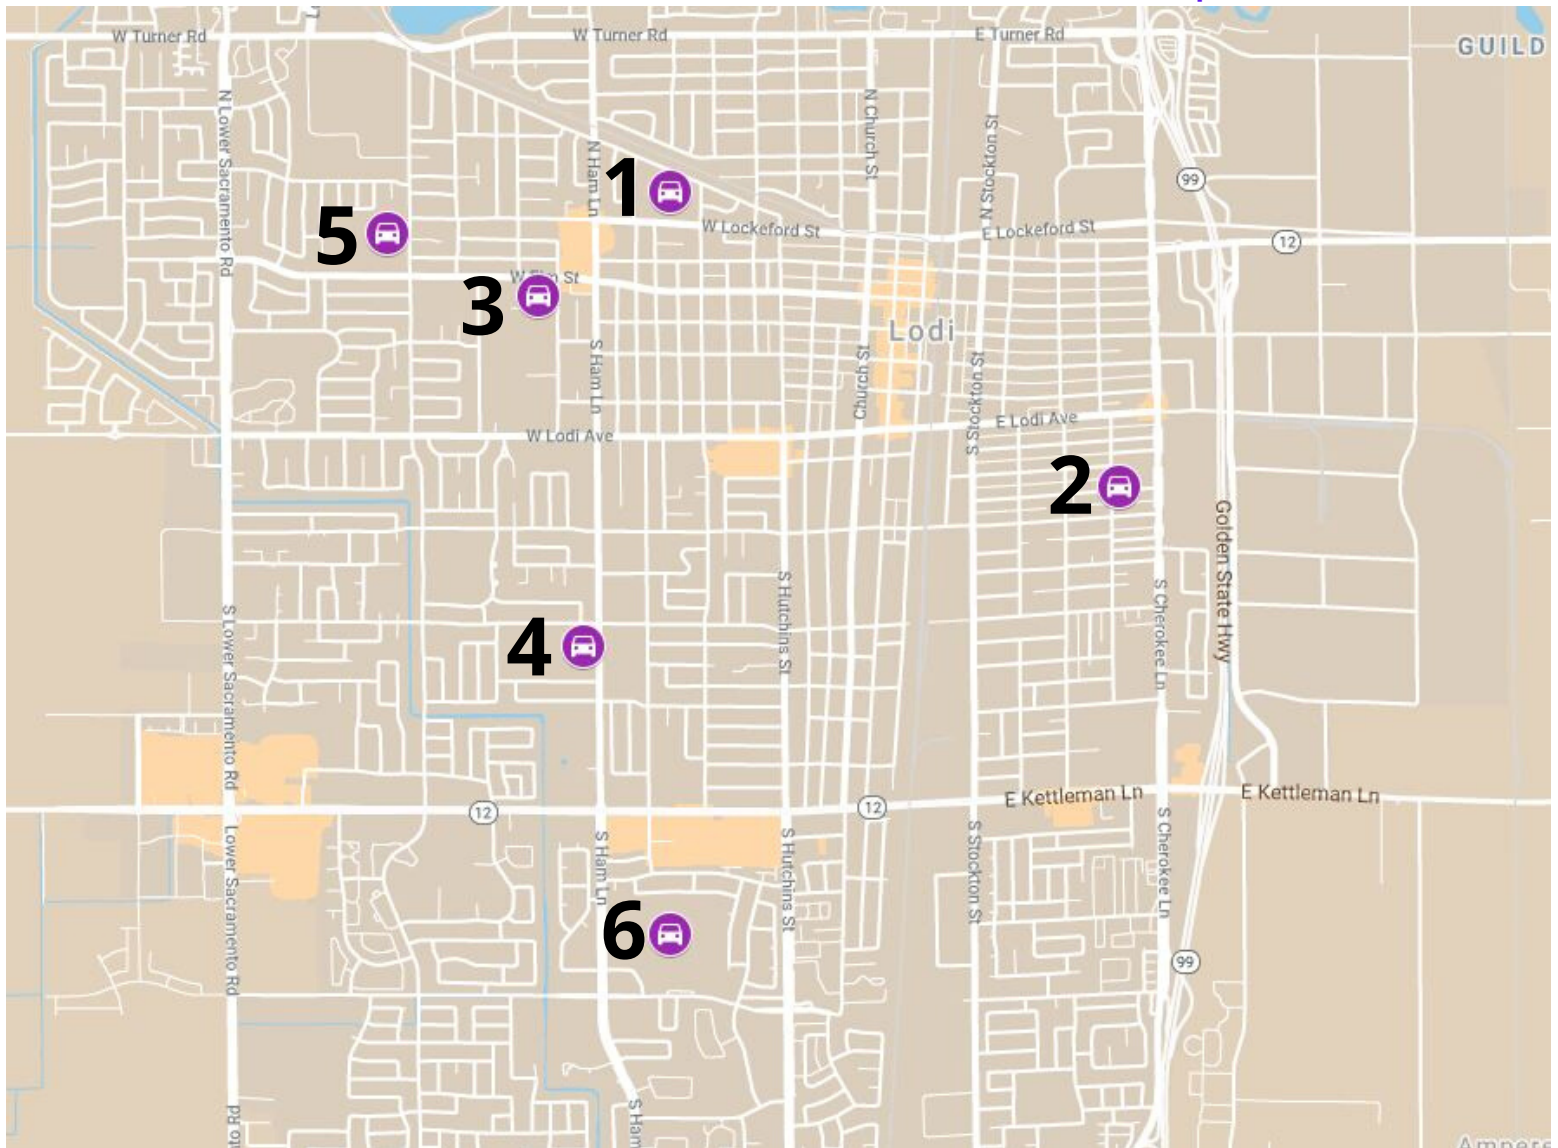

FREE Lunch & Breakfast Monday and Wednesday

Drive Thru Only

UPDATED
04/03/20

1 GEORGE WASHINGTON ELEMENTARY
831 W. Lockeford St.
Lodi, CA 95240
11:00 AM - 12:00 PM

2 HERITAGE ELEMENTARY
509 E. Eden St.
Lodi, CA 95240
11:00 AM - 12:00 PM

3 LODI HIGH
3 S. Pacific Ave.
Lodi, CA 95242
11:00 AM - 12:00 PM

4 LODI MIDDLE
945 S. Ham Ln.
Lodi, CA 95242
11:00 AM - 12:00 PM

5 MILLSWOOD MIDDLE
233 N. Mills Ave.
Lodi, CA 95242
11:00 AM - 12:00 PM

6 TOKAY HIGH
111 Century Blvd.
Lodi, CA 95240
11:00 AM - 12:00 PM

***7 LOCKEFORD SCHOOL**
19456 N. Tully Rd.
Lockeford, CA 95237
11:00 AM - 12:00 PM
***Not shown on map**

Children must be present in order for meals to be provided.

Text the word "FOOD" to 877-877
to find the the nearest meal sites in your area

Almuerzo y Desayuno Gratis Lunes y Miercoles

Actualizado
04/03/20

Conduzca solo a través de 

1 GEORGE WASHINGTON ELEMENTARY
831 W. Lockeford St.
Lodi, CA 95240
11:00 AM - 12:00 PM

2 HERITAGE ELEMENTARY
509 E. Eden St.
Lodi, CA 95240
11:00 AM - 12:00 PM