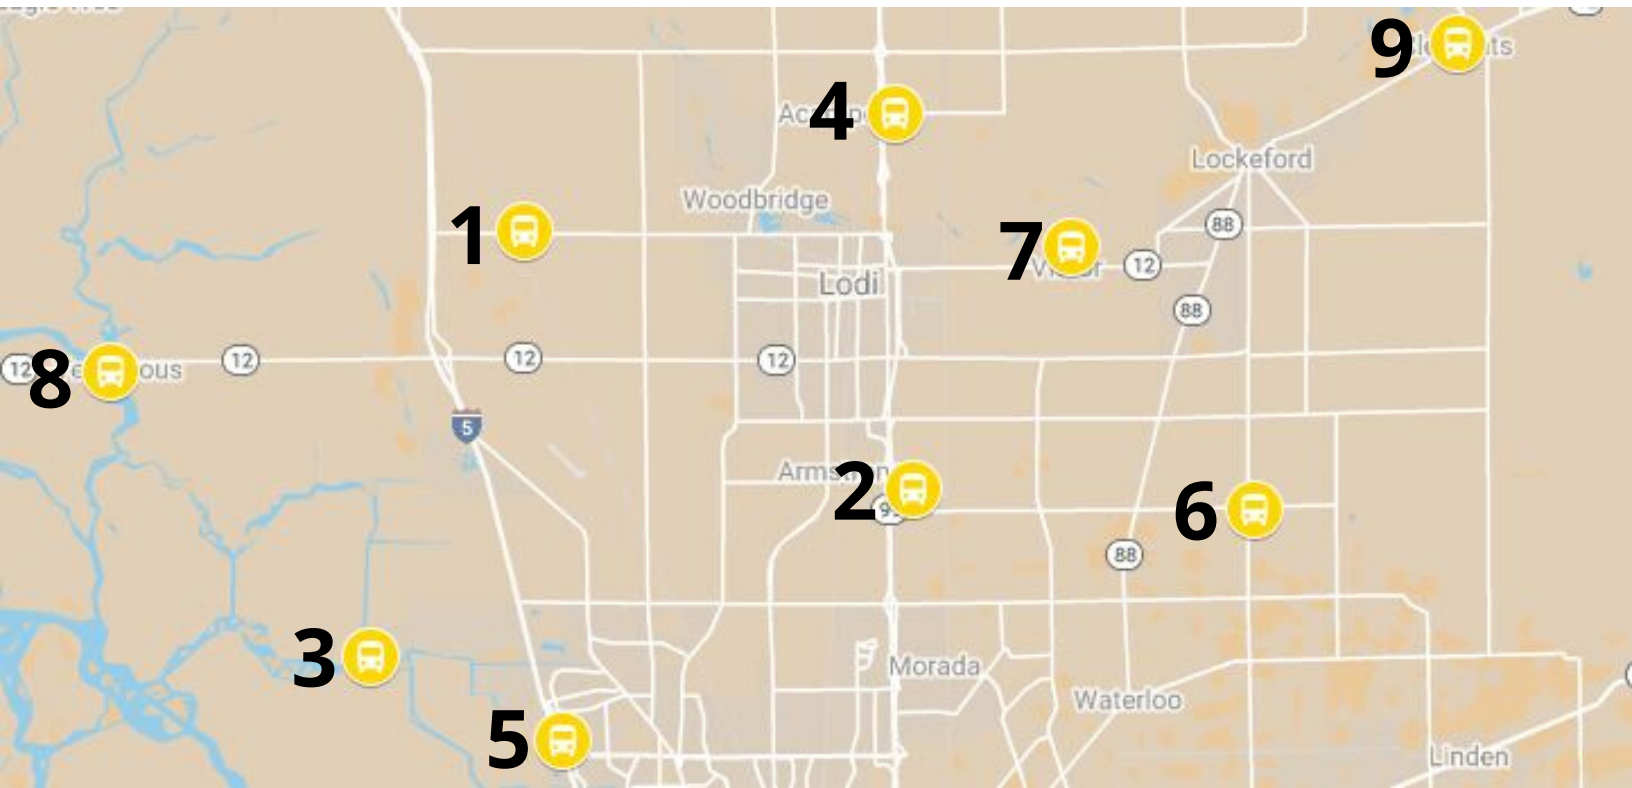

UPDATED
04/03/20

Bus Stops

1 POINT QUEST EDUCATION
18051 N. Ray Rd.
Lodi, CA 95242
11:00 AM - 11:20 AM

2 LIVE OAK ELEMENTARY
5099 Bear Creek Rd.
Lodi, CA 95240
11:00 AM - 11:20 AM

3 PARADISE POINT
8090 N. Rio Blanco Rd.
Lodi, CA 95242
11:00 AM - 11:20 AM

4 HOUSTON SCHOOL
4600 Acampo Rd.
Acampo, CA 95220
11:00 AM - 11:20 AM

**5 CALVARY FIRST ASSEMBLY
OF GOD CHURCH**
8407 Kelley Dr.
Stockton, CA 95209
11:15 AM - 11:45 AM

6 TURNER SCHOOL
13520 Live Oak Rd.
Lodi, CA 95240
11:50 AM - 12:10 PM

7 VICTOR ELEMENTARY
17670 Bruella Rd.
Lodi, CA 95240
11:50 AM - 12:10 PM

8 TOWER PARK
14900 W. Hwy 12
Lodi, CA 95242
12:00 PM - 12:20 PM

9 CORNER PARKING LOT
3rd St. & CA-88
Clements, CA 95240
12:40 PM - 1:00 PM

Paradas de autobus

- | | | |
|---|---|--|
| 1 POINT QUEST EDUCATION
18051 N. Ray Rd.
Lodi, CA 95242
<i>11:00 AM - 11:20 AM</i> | 2 LIVE OAK ELEMENTARY
5099 Bear Creek Rd.
Lodi, CA 95240
<i>11:00 AM - 11:20 AM</i> | 3 PARADISE POINT
8090 N. Rio Blanco Rd.
Lodi, CA 95242
<i>11:00 AM - 11:20 AM</i> |
| 4 HOUSTON SCHOOL
4600 Acampo Rd.
Acampo, CA 95220
<i>11:00 AM - 11:20 AM</i> | 5 CALVARY FIRST ASSEMBLY
OF GOD CHURCH
8407 Kelley Dr.
Stockton, CA 95209
<i>11:15 AM - 11:45 AM</i> | 6 TURNER SCHOOL
13520 Live Oak Rd.
Lodi, CA 95240
<i>11:50 AM - 12:10 PM</i> |
| 7 VICTOR ELEMENTARY
17670 Bruella Rd.
Lodi, CA 95240
<i>11:50 AM - 12:10 PM</i> | 8 TOWER PARK
14900 W. Hwy 12
Lodi, CA 95242
<i>12:00 PM - 12:20 PM</i> | 9 CORNER PARKING LOT
3rd St. & CA-88
Clements, CA 95240
<i>12:40 PM - 1:00 PM</i> |