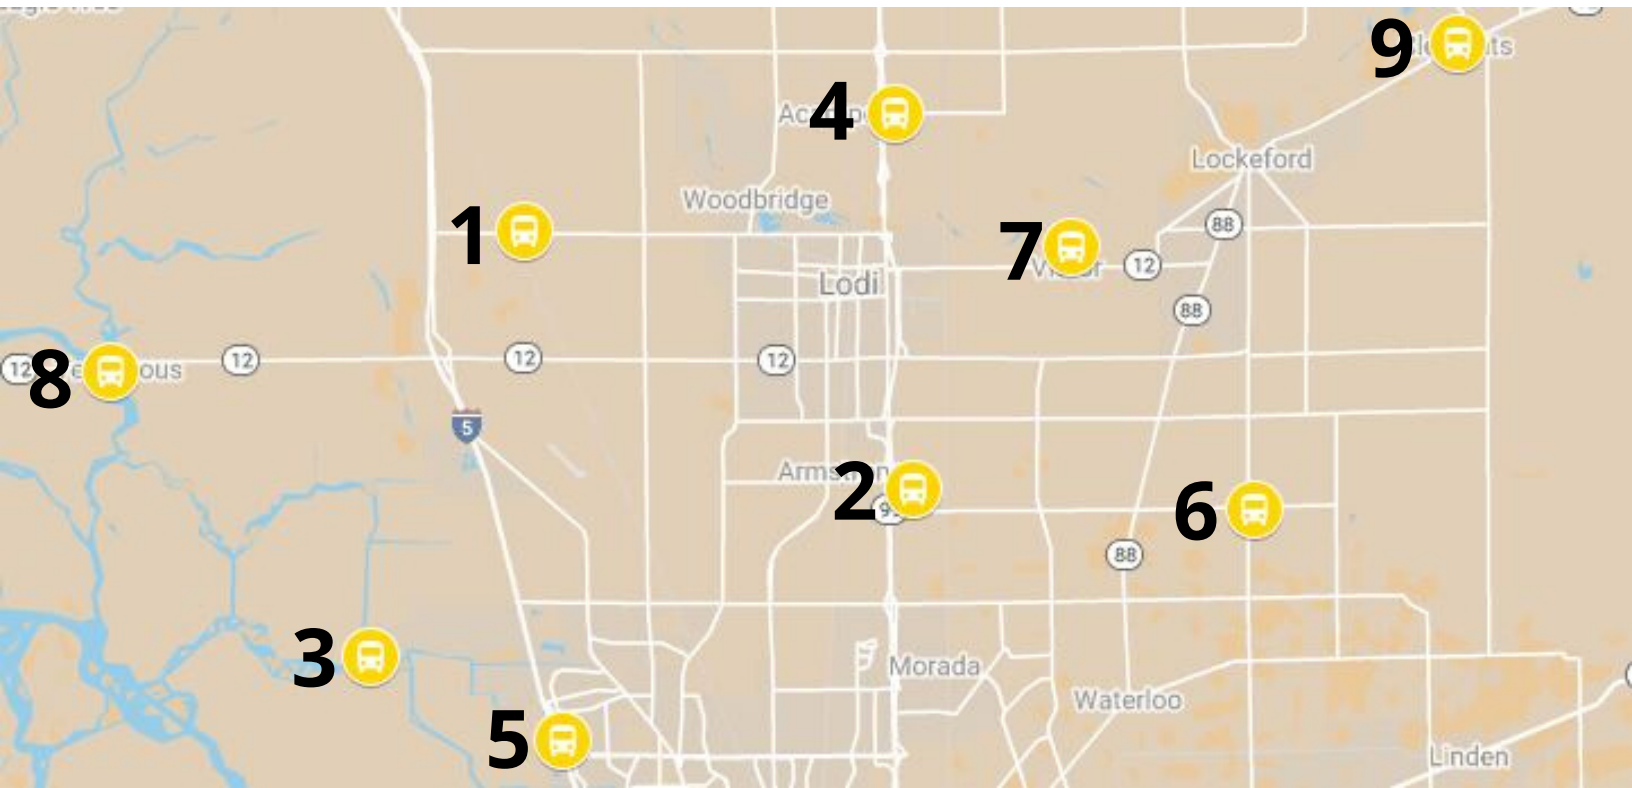

7 VICTOR ELEMENTARY
17670 Bruella Rd.
Lodi, CA 95240
11:50 AM - 12:10 PM

8 TOWER PARK
14900 W. Hwy 12
Lodi, CA 95242
12:00 PM - 12:20 PM

9 CORNER PARKING LOT
3rd St. & CA-88
Clements, CA 95240
12:40 PM - 1:00 PM

Children must be present in order for meals to be provided.

**Text the word "FOOD" to 877-877
to find the the nearest meal sites in your area**

Almuerzo y Desayuno Gratis Lunes y Miercoles

Actualizado
04/03/20

Paradas de autobus

- | | | |
|---|---|--|
| 1 POINT QUEST EDUCATION
18051 N. Ray Rd.
Lodi, CA 95242
<i>11:00 AM - 11:20 AM</i> | 2 LIVE OAK ELEMENTARY
5099 Bear Creek Rd.
Lodi, CA 95240
<i>11:00 AM - 11:20 AM</i> | 3 PARADISE POINT
8090 N. Rio Blanco Rd.
Lodi, CA 95242
<i>11:00 AM - 11:20 AM</i> |
| 4 HOUSTON SCHOOL
4600 Acampo Rd.
Acampo, CA 95220
<i>11:00 AM - 11:20 AM</i> | 5 CALVARY FIRST ASSEMBLY
OF GOD CHURCH
8407 Kelley Dr.
Stockton, CA 95209
<i>11:15 AM - 11:45 AM</i> | 6 TURNER SCHOOL
13520 Live Oak Rd.
Lodi, CA 95240
<i>11:50 AM - 12:10 PM</i> |
| 7 VICTOR ELEMENTARY
17670 Bruella Rd.
Lodi, CA 95240
<i>11:50 AM - 12:10 PM</i> | 8 TOWER PARK
14900 W. Hwy 12
Lodi, CA 95242
<i>12:00 PM - 12:20 PM</i> | 9 CORNER PARKING LOT
3rd St. & CA-88
Clements, CA 95240
<i>12:40 PM - 1:00 PM</i> |