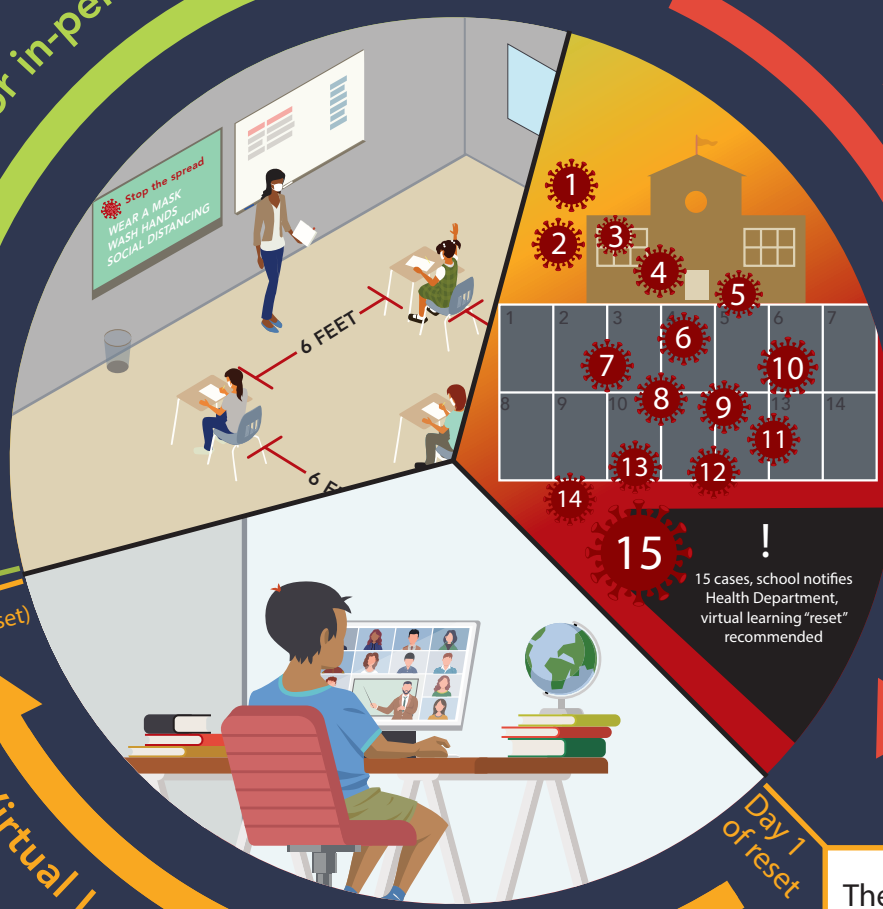

15 Cases in 14 Days?

Public health experts
STRONGLY RECOMMEND
you move to
virtual instruction
FOR 14 DAYS

How it works:

School is open for in-person learning

School reopens
Day 15
Day 14
(last day of reset)

Virtual Learning "reset" recommended

Day 1 of reset

The 14 days begins on the date the health department receives notice of the 15th case, and the timeframe is independent of any positive student's isolation period.

The 14-day virtual period is like a "reset" button intended to halt COVID transmission in the school and give the school community a chance to start fresh with COVID-free in-person learning.