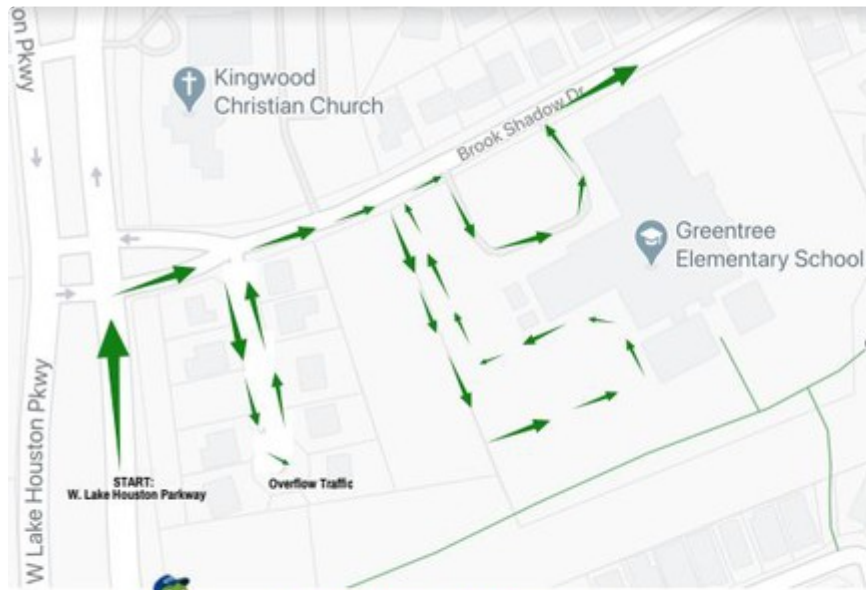

The parade will begin coming from West Lake Houston Parkway up Brook Shadow at our Back Parking Lot. It will then follow through the back parking lot and wind through to our Front Driveway. See the attached parade route. If any of our Gator kids have immediate family that are currently deployed, we would like to invite those students to join us in the parade to represent their Veteran.