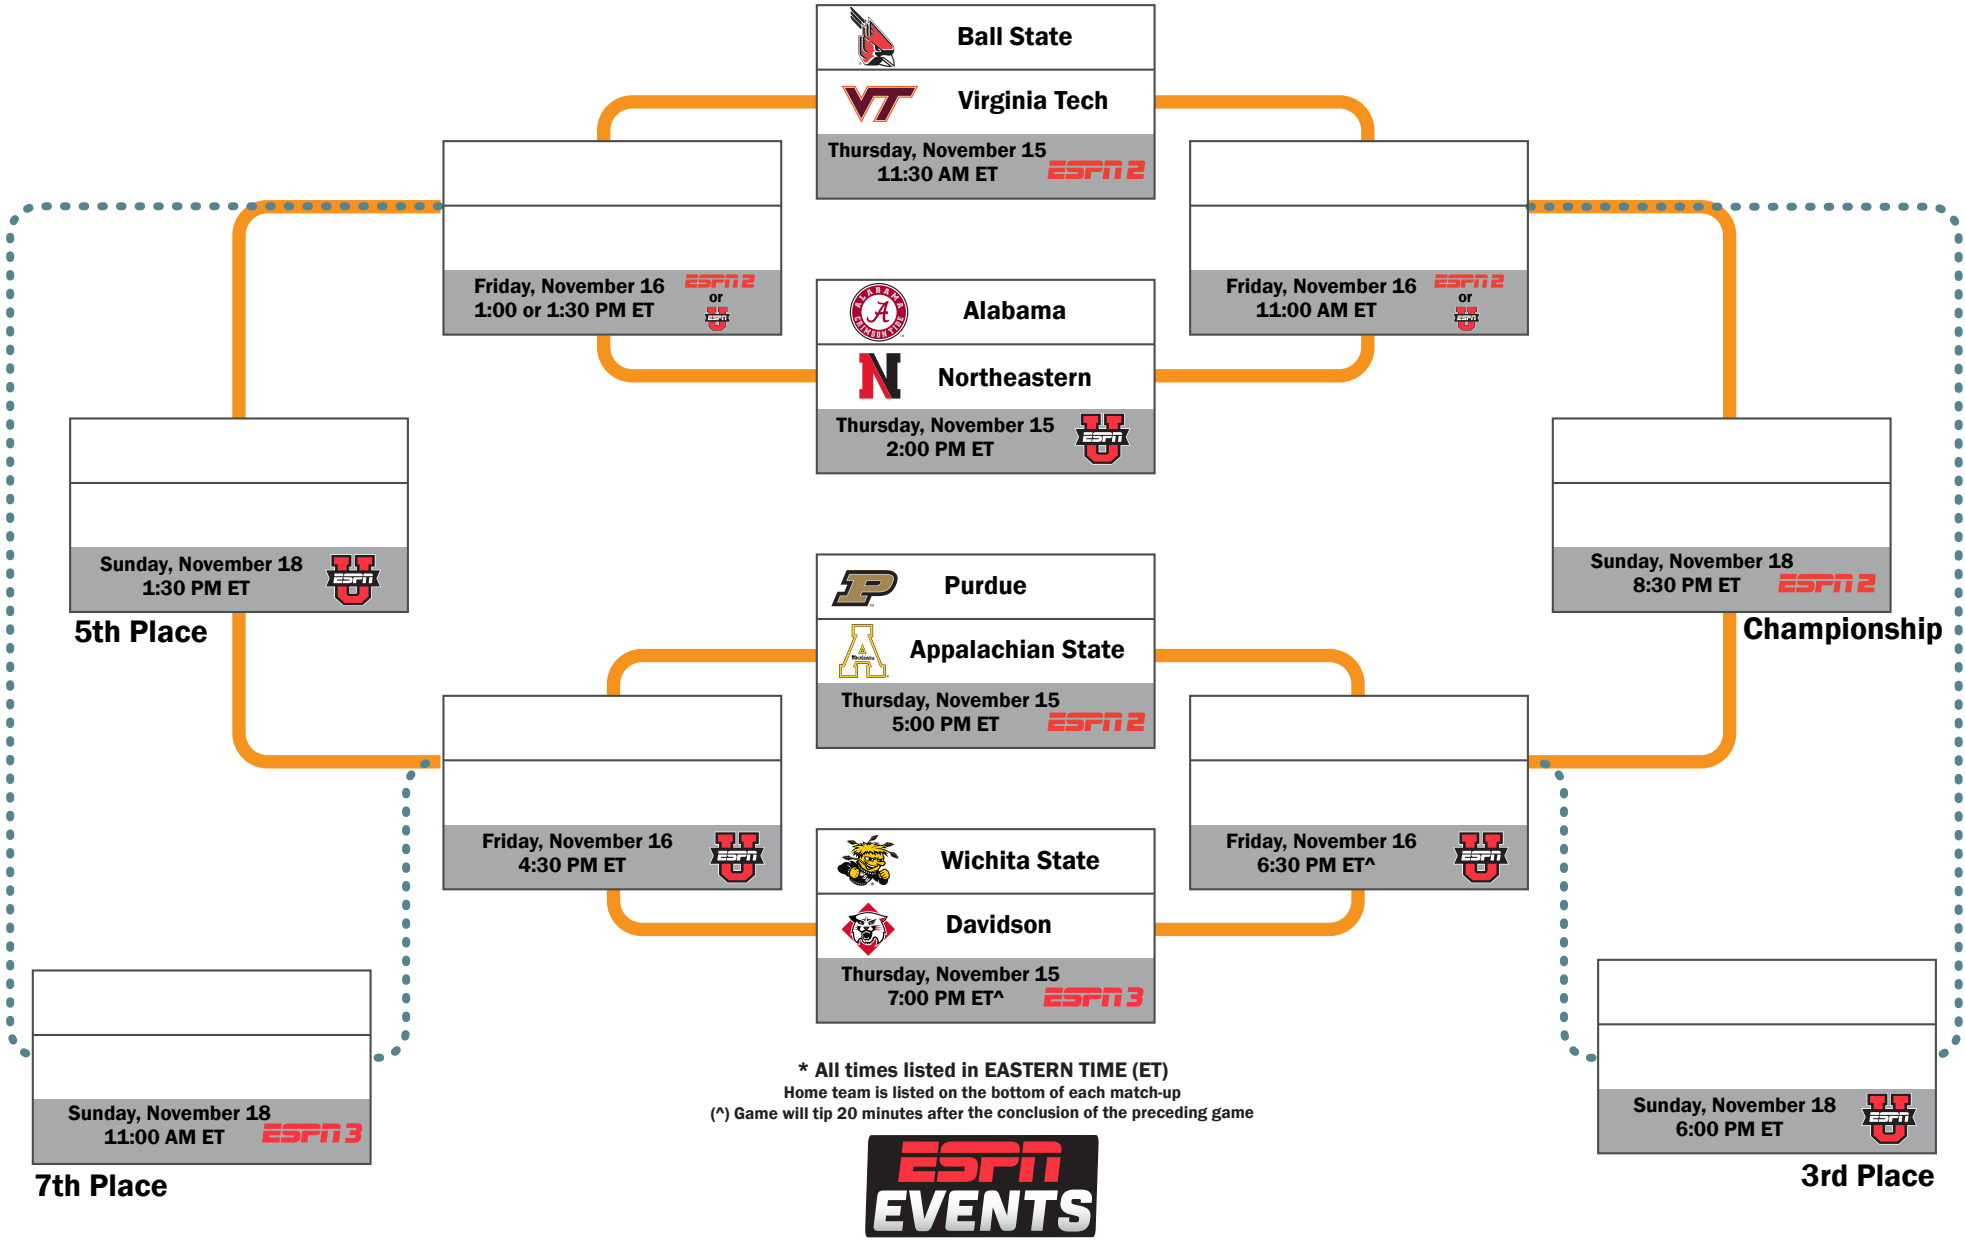

# 2018 Charleston Classic

November 15, 16 & 18  
 TD Arena  
 Charleston, SC

\* All times listed in EASTERN TIME (ET)  
 Home team is listed on the bottom of each match-up  
 (^) Game will tip 20 minutes after the conclusion of the preceding game

**Non-Bracketed Games:** Ball State at Purdue (Nov. 10), Appalachian State at Alabama (Nov. 11), Northeastern at Davidson (Nov. 24)