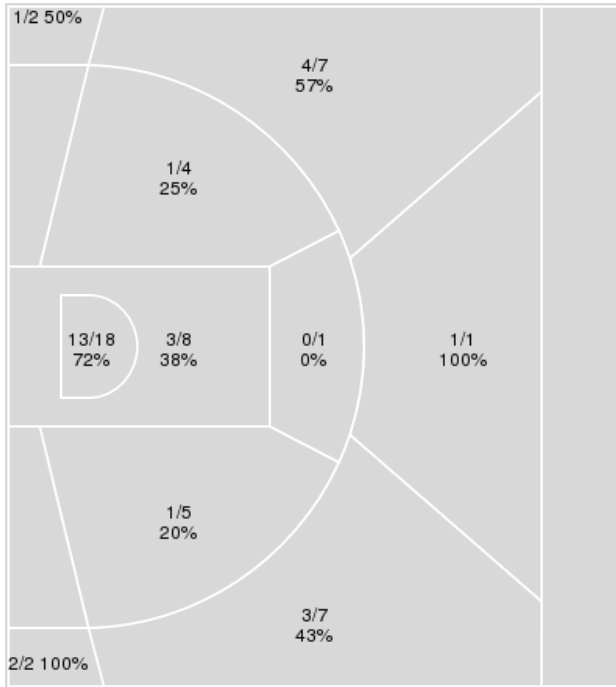

Buffalo at Purdue

12/09/20 Mackey Arena, West Lafayette
2020-21 Women's Basketball

Game Time: 6:00 PM
Game Duration: 2:05
Attendance: 147

Officials: Jeff Cross, Jaimie Brocerick, Ivykesha Thompson

{ Players => All; } FG Types => All; Results => All;

{ Players => All; } FG Types => All; Results => All;

Purdue