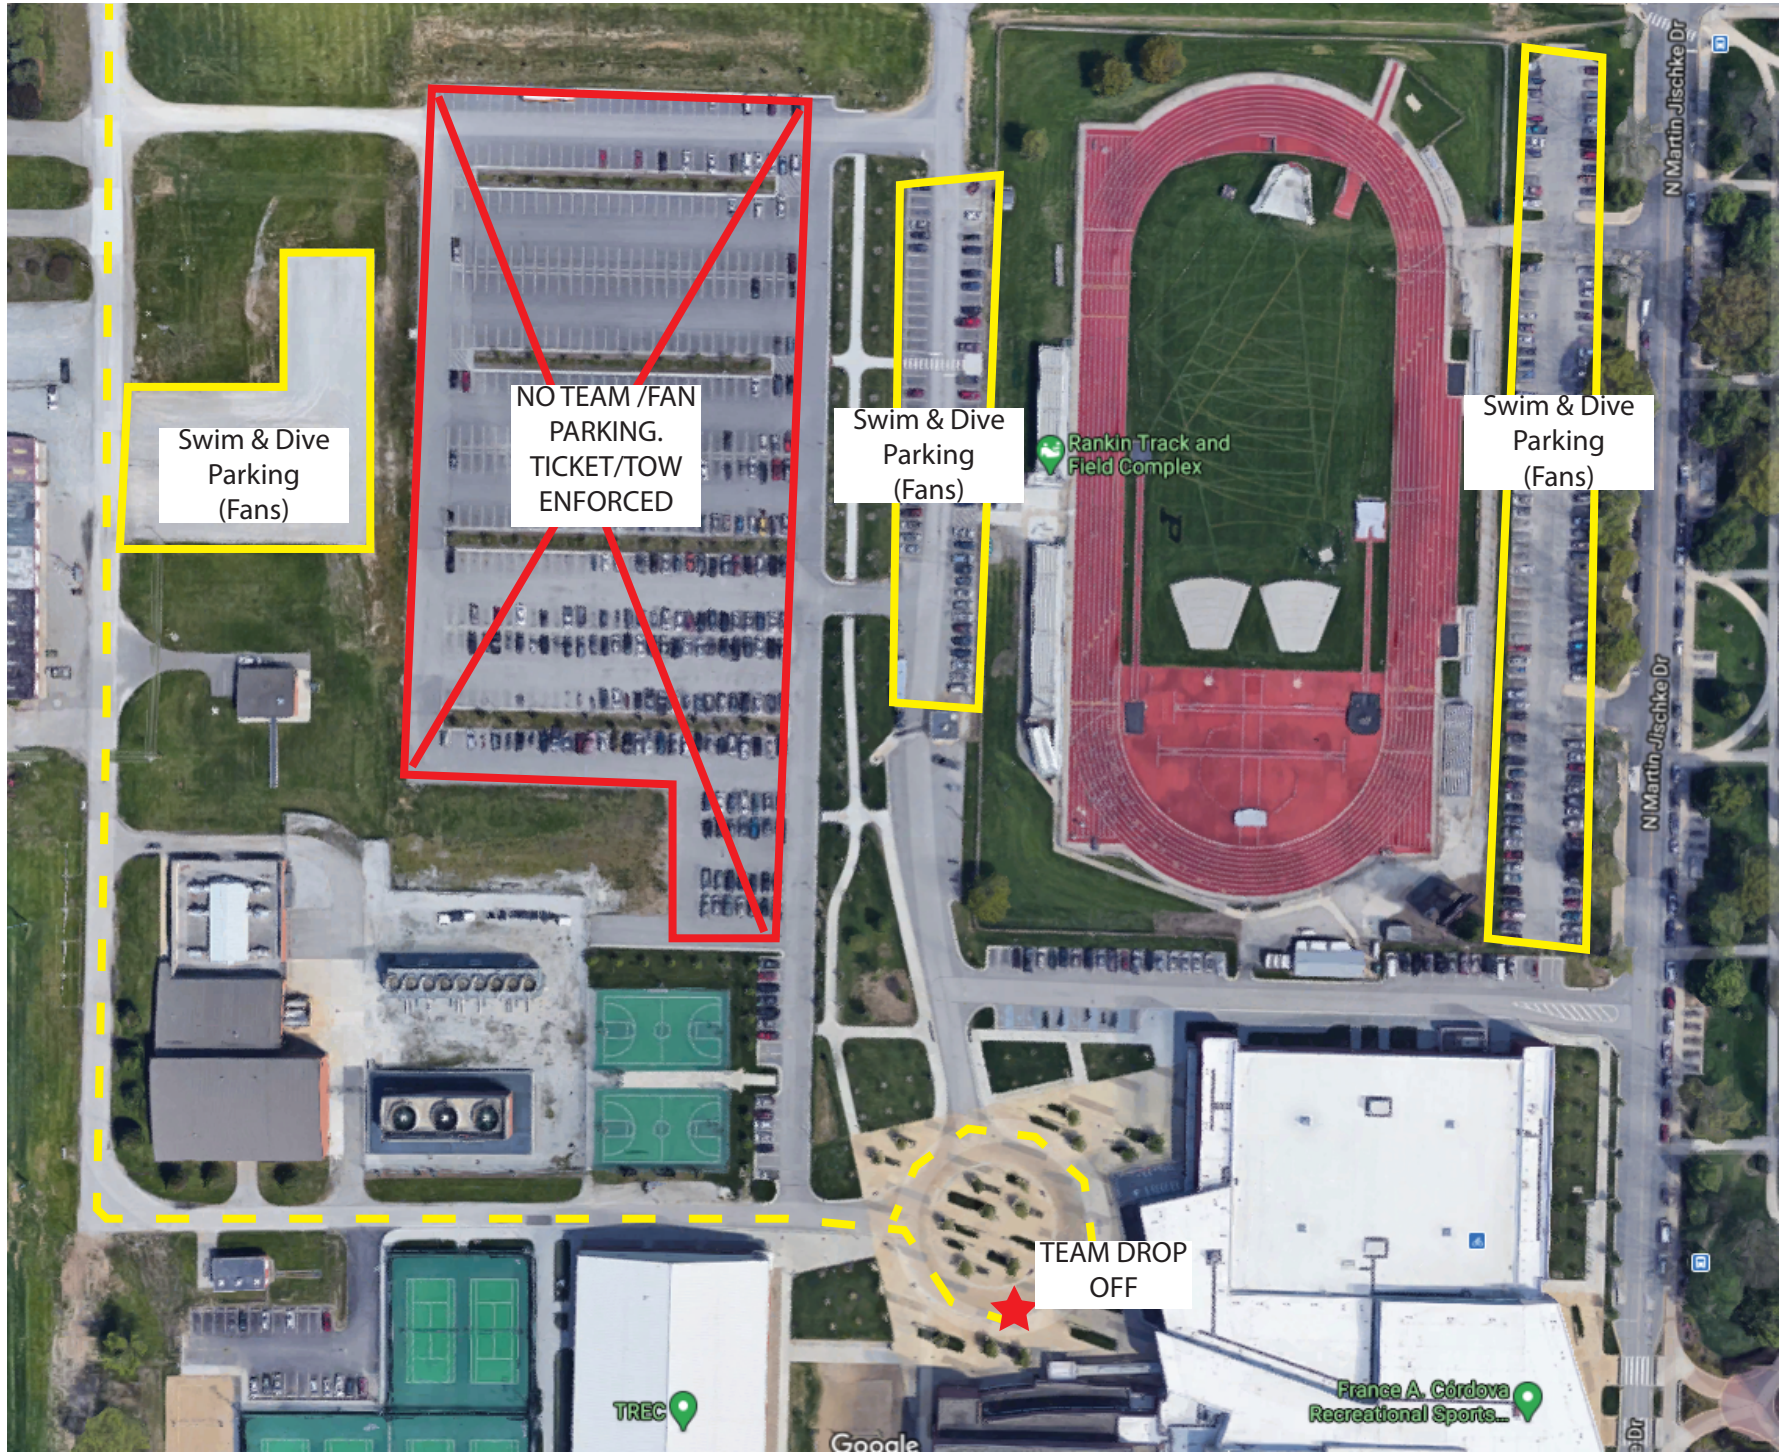

WEDNESDAY, FEBRUARY 23 - AVAILABLE PARKING

BIG MEN'S SWIM AND DIVE

PARKING LOTS OPEN AT 3:00PM FOR SWIM AND DIVE

THURSDAY & FRIDAY, FEBRUARY 24&25 - AVAILABLE PARKING BIG MEN'S SWIM AND DIVE

SATURDAY, FEBRUARY 26 - AVAILABLE PARKING