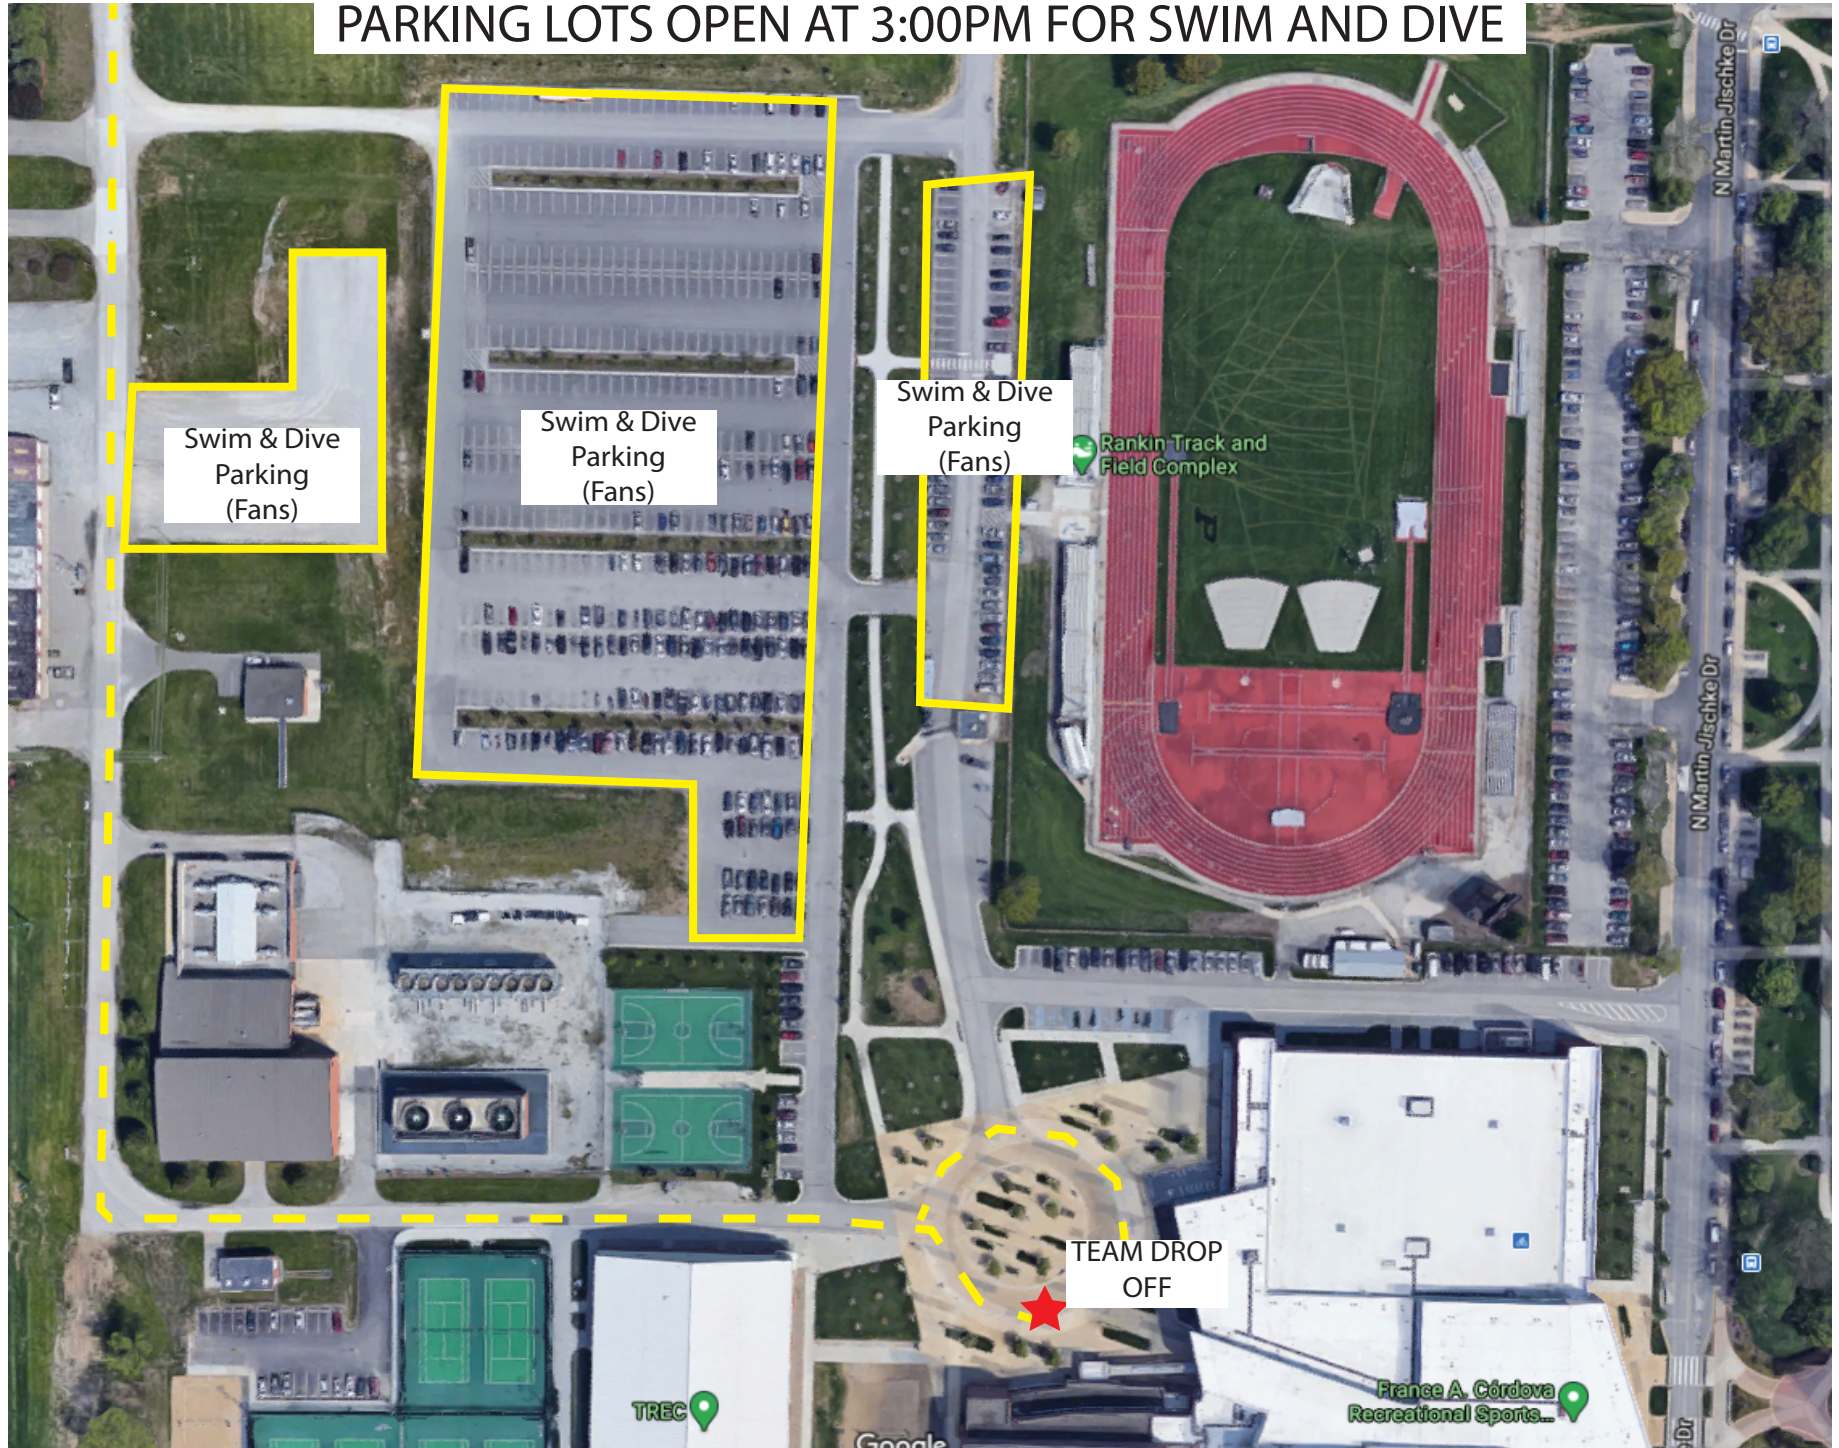

WEDNESDAY, FEBRUARY 23 - AVAILABLE PARKING

BIG MEN'S SWIM AND DIVE

PARKING LOTS OPEN AT 3:00PM FOR SWIM AND DIVE

THURSDAY & FRIDAY, FEBRUARY 24&25 - AVAILABLE PARKING BIG MEN'S SWIM AND DIVE

SATURDAY, FEBRUARY 26 - AVAILABLE PARKING