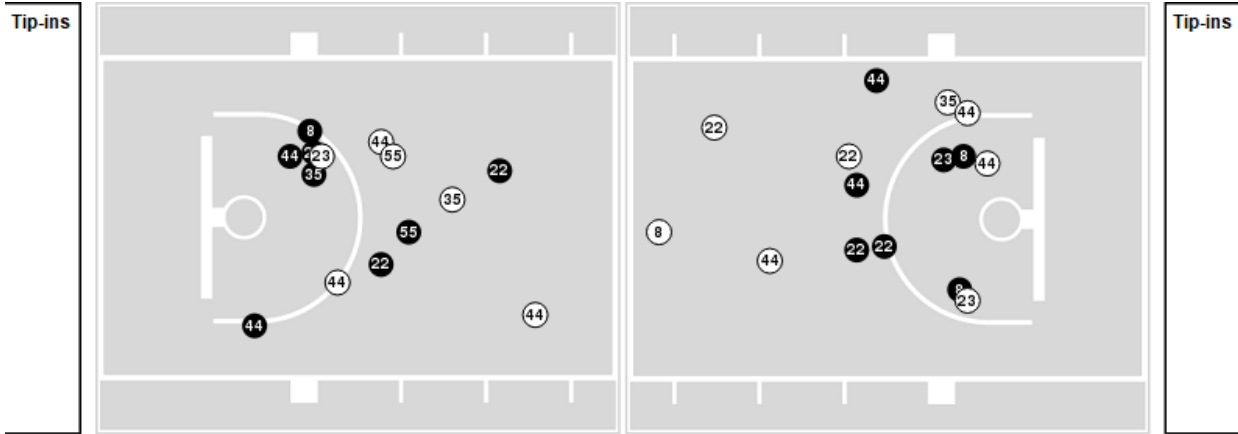

Shots in the Paint

● Made   ○ Missed   N - Player Number

Purdue	M/A	%
Field Goals	23/52	44
2 Points	15/32	47
3 Points	8/20	40
Free Throws	8/12	67

Purdue	M/A	%
Points in the Paint	30 (15/29)	52
Fast Break Points	6 (4/4)	100
Second Chance Points	16 (7/8)	88
Effective FG%	52