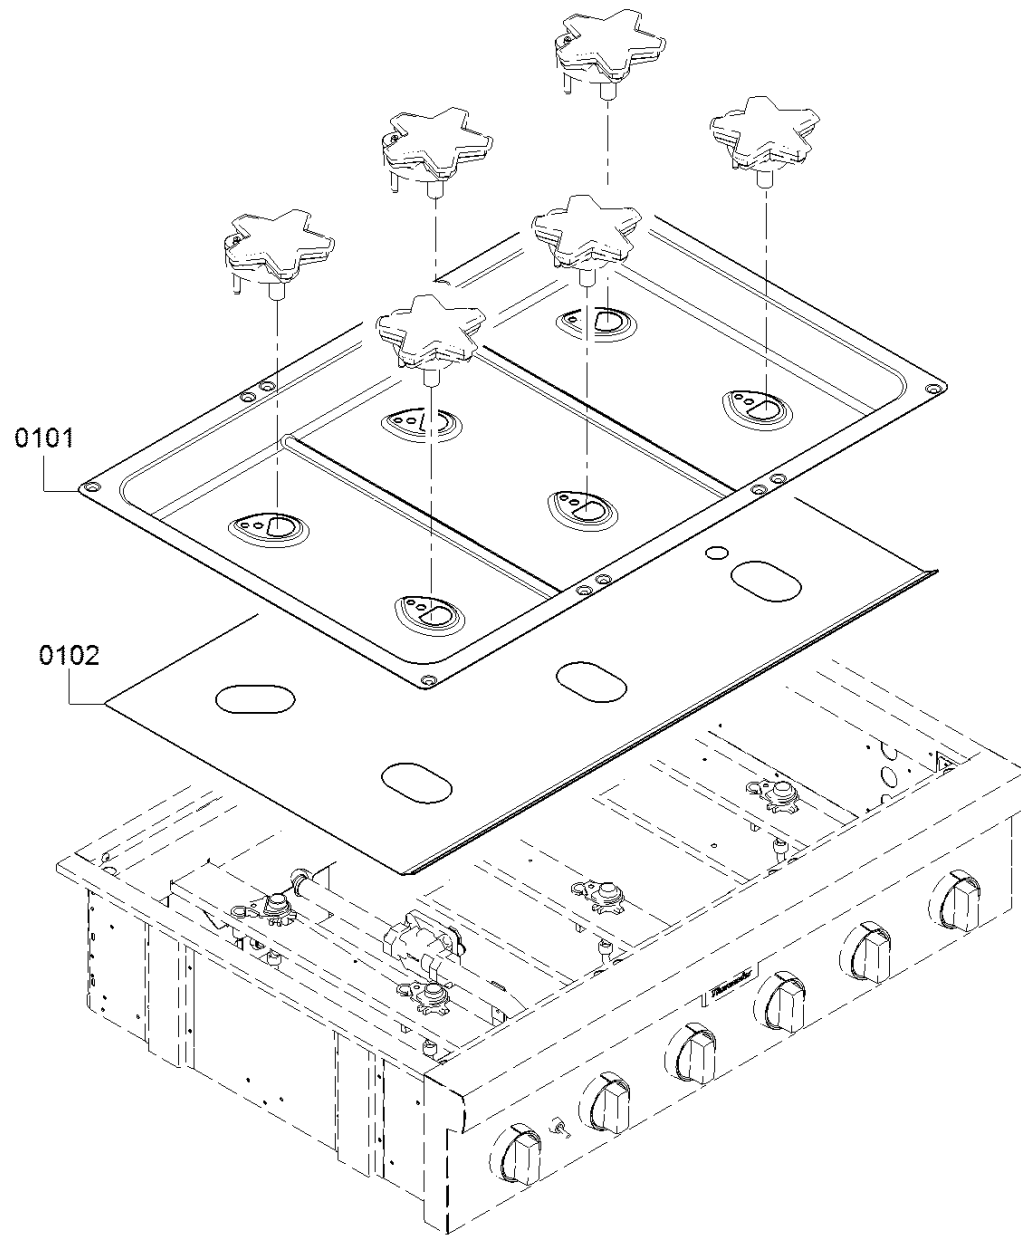

0199

Mar 2, 2025

Bill-of-material

1

Item Number	Material Number	Material Shorttext	Infotext	Substitute Material Number
0101	00687135	Tray	MAINTOP, 6-BURNER, 36-INCH	
0102	12024444	Heat shield	Heat Shield 36"	
0199	00552829	Part not included in this appliance	552829 Part not included in this appliance	
0201	10004490	Burner cap	Star burner cap, Size D	
0202	10004489	Burner cap	Star burner cap, size F	
0203	10004493	Burner	Star burner base, size D	
0204	10004492	Burner	Star burner base, size F	
0205	10004495	Venturi nozzle	Venturi, size D/F	
0206	10006471	Electrode	Electrode, top, Burner	
0207	10008211	Screw	SCREW, M3 - 0.5 X 6, PH T10, TRILOBE, ZINC	
0208	12027280	Holder	Size D Pedestal	
0209	12027278	Holder	Size F Pedestal	
0210	10004531	Screw	Fastner, pedestal to jet holder replacement, screw	
0211	10006793	Jet	Jet holder, 15k NG	
0212	10006797	Jet	Jet holder, 18k NG	
0213	10008197	Igniter	Assembly, ignition PCG305W , Electrode Rod	10030622
0214	00701902	Rail	RAIL	
0301	10008208	Installation accessory	ELBOW, 45, 1/2", M x F	
0302	00754658	Regulator-pressure	REGULATOR, GAS 1/2 X 1/2 NPT RV48NCL	