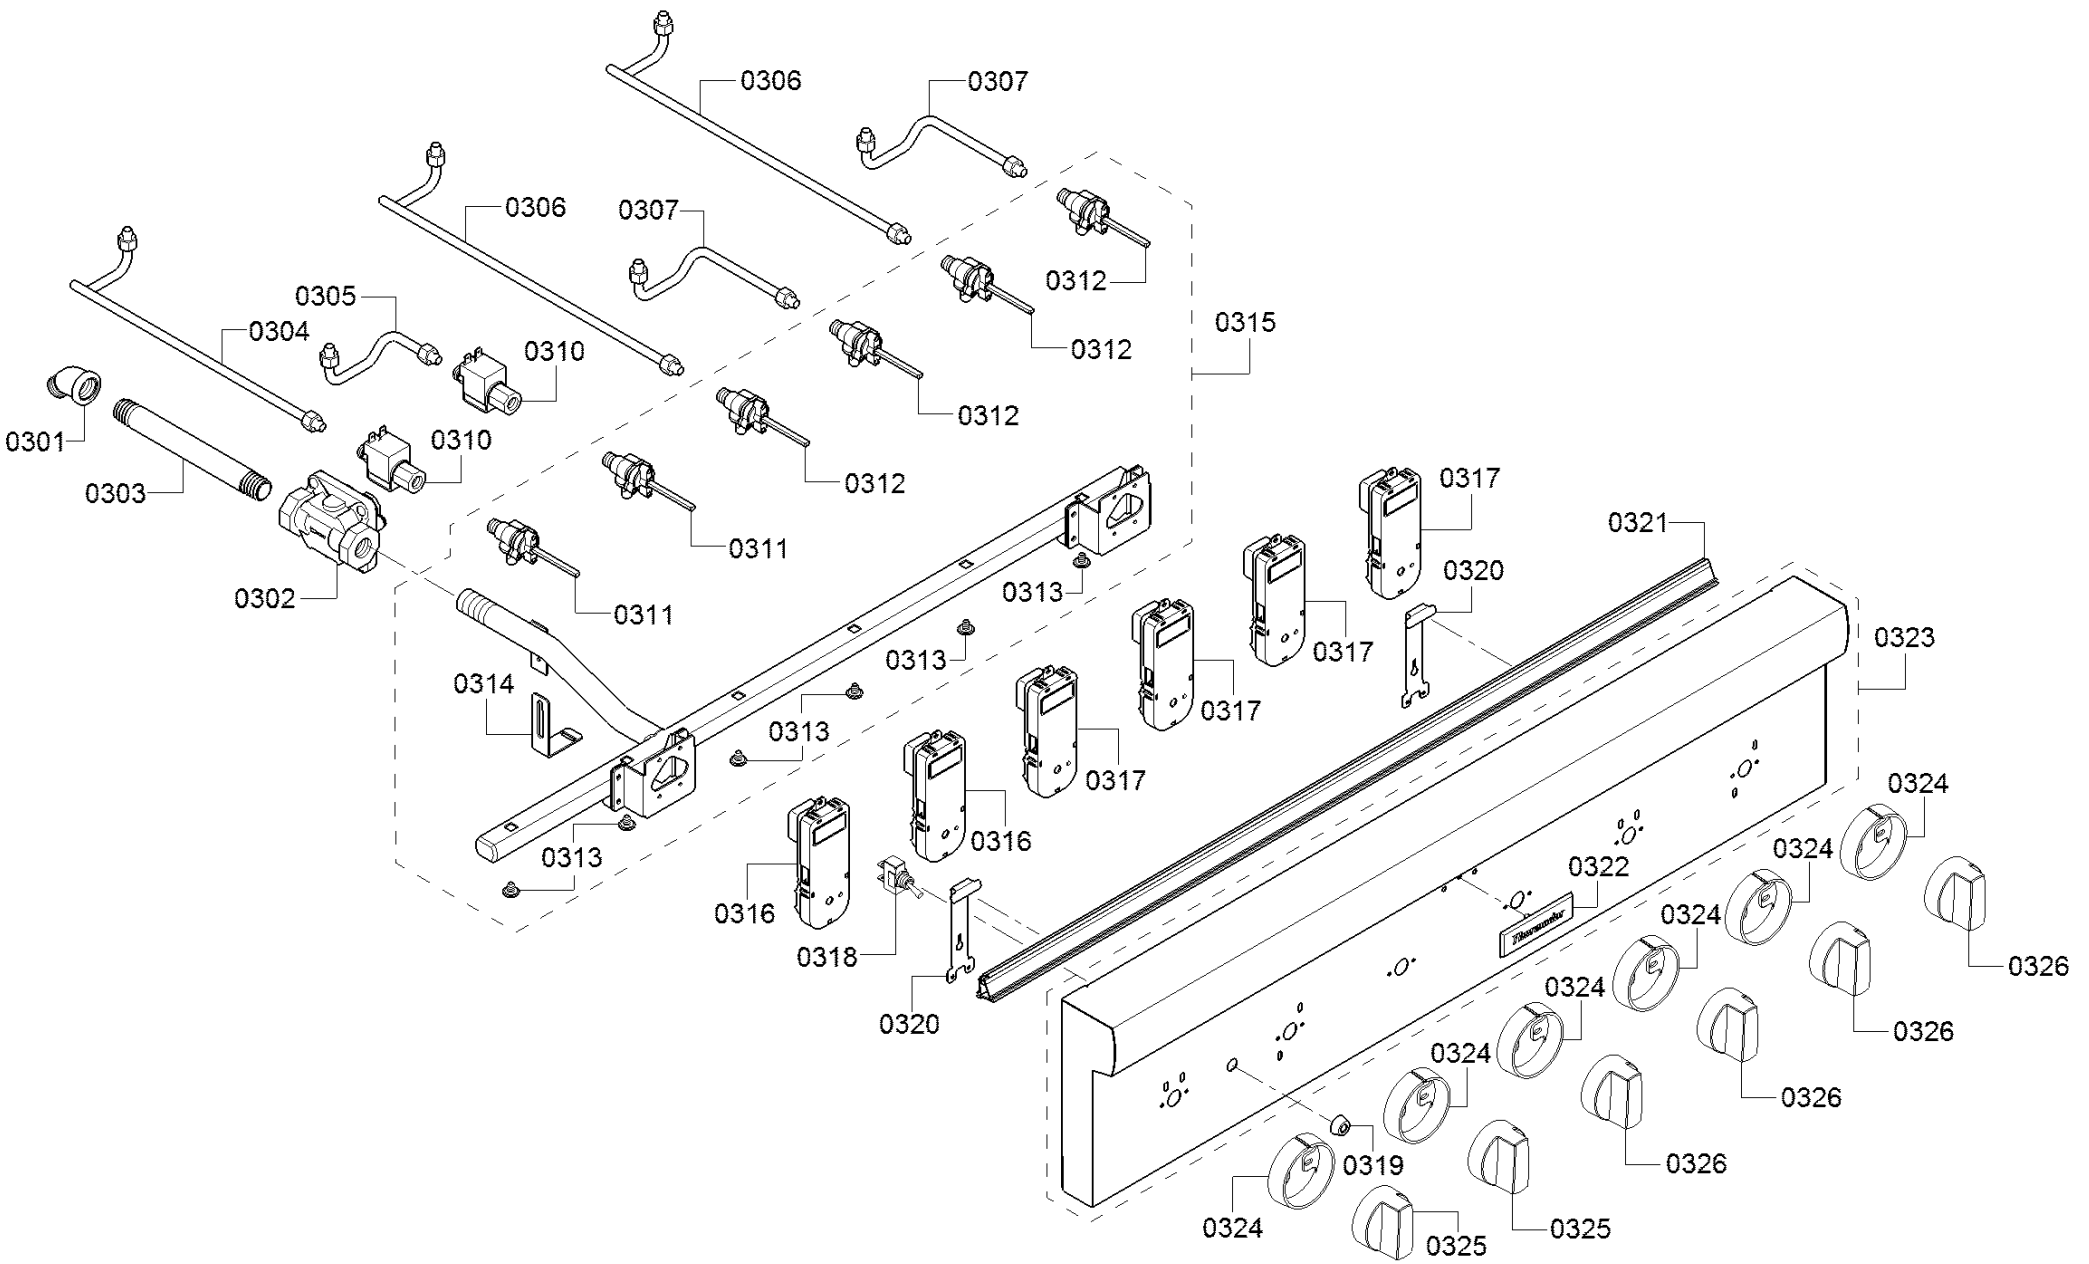

0199

Mar 2, 2025

Bill-of-material

1

Item Number	Material Number	Material Shorttext	Infotext	Substitute Material Number
0101	00687135	Tray	MAINTOP, 6-BURNER, 36-INCH	
0102	12024444	Heat shield	Heat Shield 36"	
0199	00552829	Part not included in this appliance	552829 Part not included in this appliance	
0201	10004490	Burner cap	Star burner cap, Size D	
0202	10004489	Burner cap	Star burner cap, size F	
0203	10004493	Burner	Star burner base, size D	
0204	10004492	Burner	Star burner base, size F	
0205	10004495	Venturi nozzle	Venturi, size D/F	
0206	10006471	Electrode	Electrode, top, Burner	
0207	10008211	Screw	SCREW, M3 - 0.5 X 6, PH T10, TRILOBE, ZINC	
0208	12027280	Holder	Size D Pedestal	
0209	12027278	Holder	Size F Pedestal	
0210	10004531	Screw	Fastner, pedestal to jet holder replacement, screw	
0211	10006793	Jet	Jet holder, 15k NG	
0212	10006797	Jet	Jet holder, 18k NG	
0213	10008197	Igniter	Assembly, ignition PCG305W , Electrode Rod	10030622
0214	00701902	Rail	RAIL	
0301	10008208	Installation accessory	ELBOW, 45, 1/2", M x F	
0302	00754658	Regulator-pressure	REGULATOR, GAS 1/2 X 1/2 NPT RV48NCL	