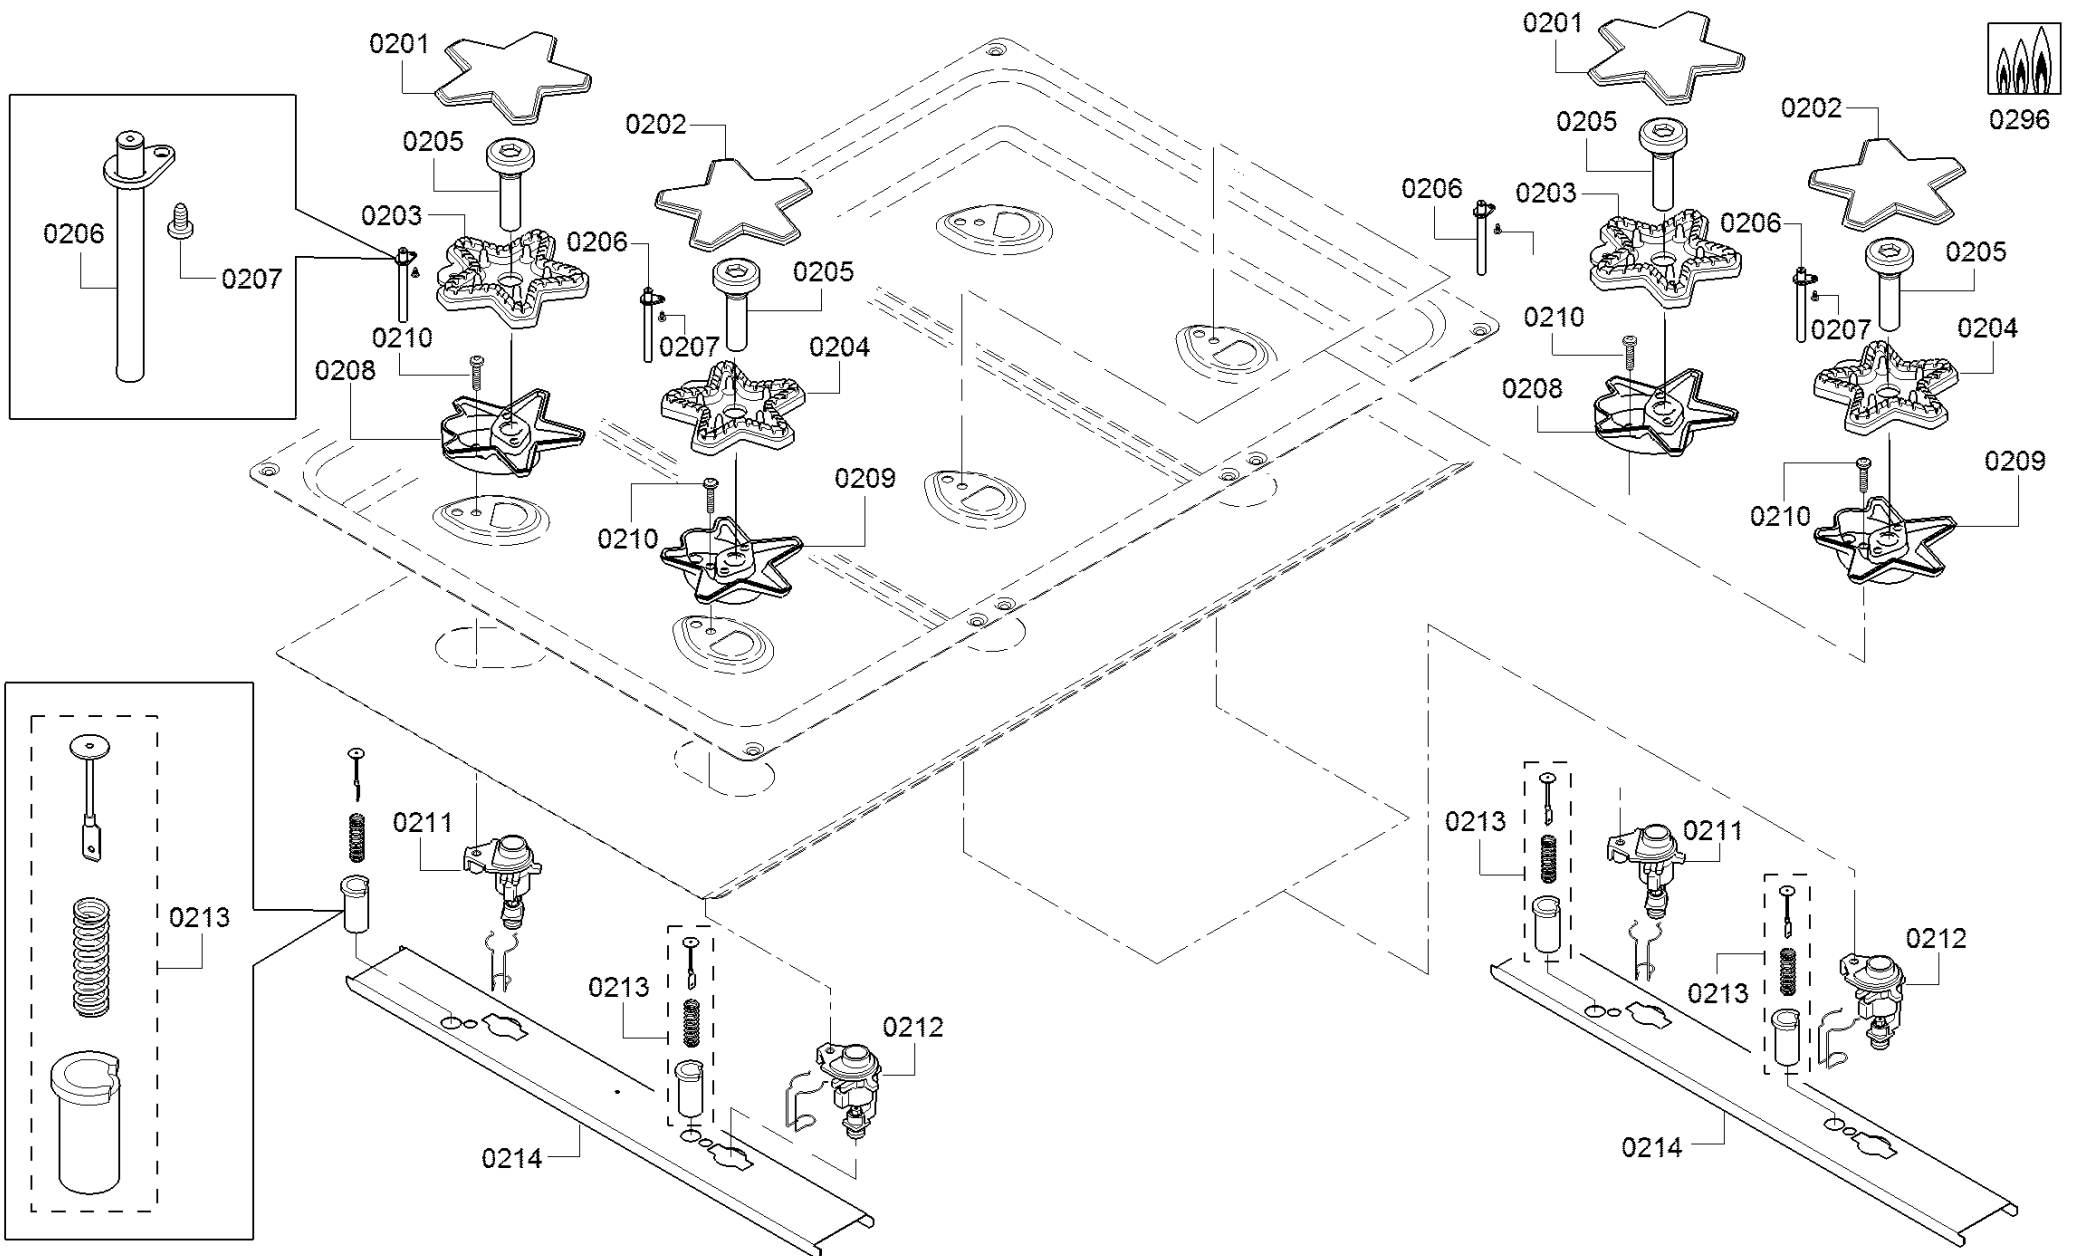

0199

Mar 2, 2025

Bill-of-material

1

Item Number	Material Number	Material Shorttext	Infotext	Substitute Material Number
0101	00687135	Tray	MAINTOP, 6-BURNER, 36-INCH	
0102	12024444	Heat shield	Heat Shield 36"	
0199	00552829	Part not included in this appliance	552829 Part not included in this appliance	
0201	10004490	Burner cap	Star burner cap, Size D	
0202	10004489	Burner cap	Star burner cap, size F	
0203	10004493	Burner	Star burner base, size D	
0204	10004492	Burner	Star burner base, size F	
0205	10004495	Venturi nozzle	Venturi, size D/F	
0206	10006471	Electrode	Electrode, top, Burner	
0207	10008211	Screw	SCREW, M3 - 0.5 X 6, PH T10, TRILOBE, ZINC	
0208	12027280	Holder	Size D Pedestal	
0209	12027278	Holder	Size F Pedestal	
0210	10004531	Screw	Fastner, pedestal to jet holder replacement, screw	
0211	10006793	Jet	Jet holder, 15k NG	
0212	10006797	Jet	Jet holder, 18k NG	
0213	10008197	Igniter	Assembly, ignition PCG305W , Electrode Rod	10030622
0214	00701902	Rail	RAIL	
0301	10008208	Installation accessory	ELBOW, 45, 1/2", M x F	
0302	00754658	Regulator-pressure	REGULATOR, GAS 1/2 X 1/2 NPT RV48NCL	