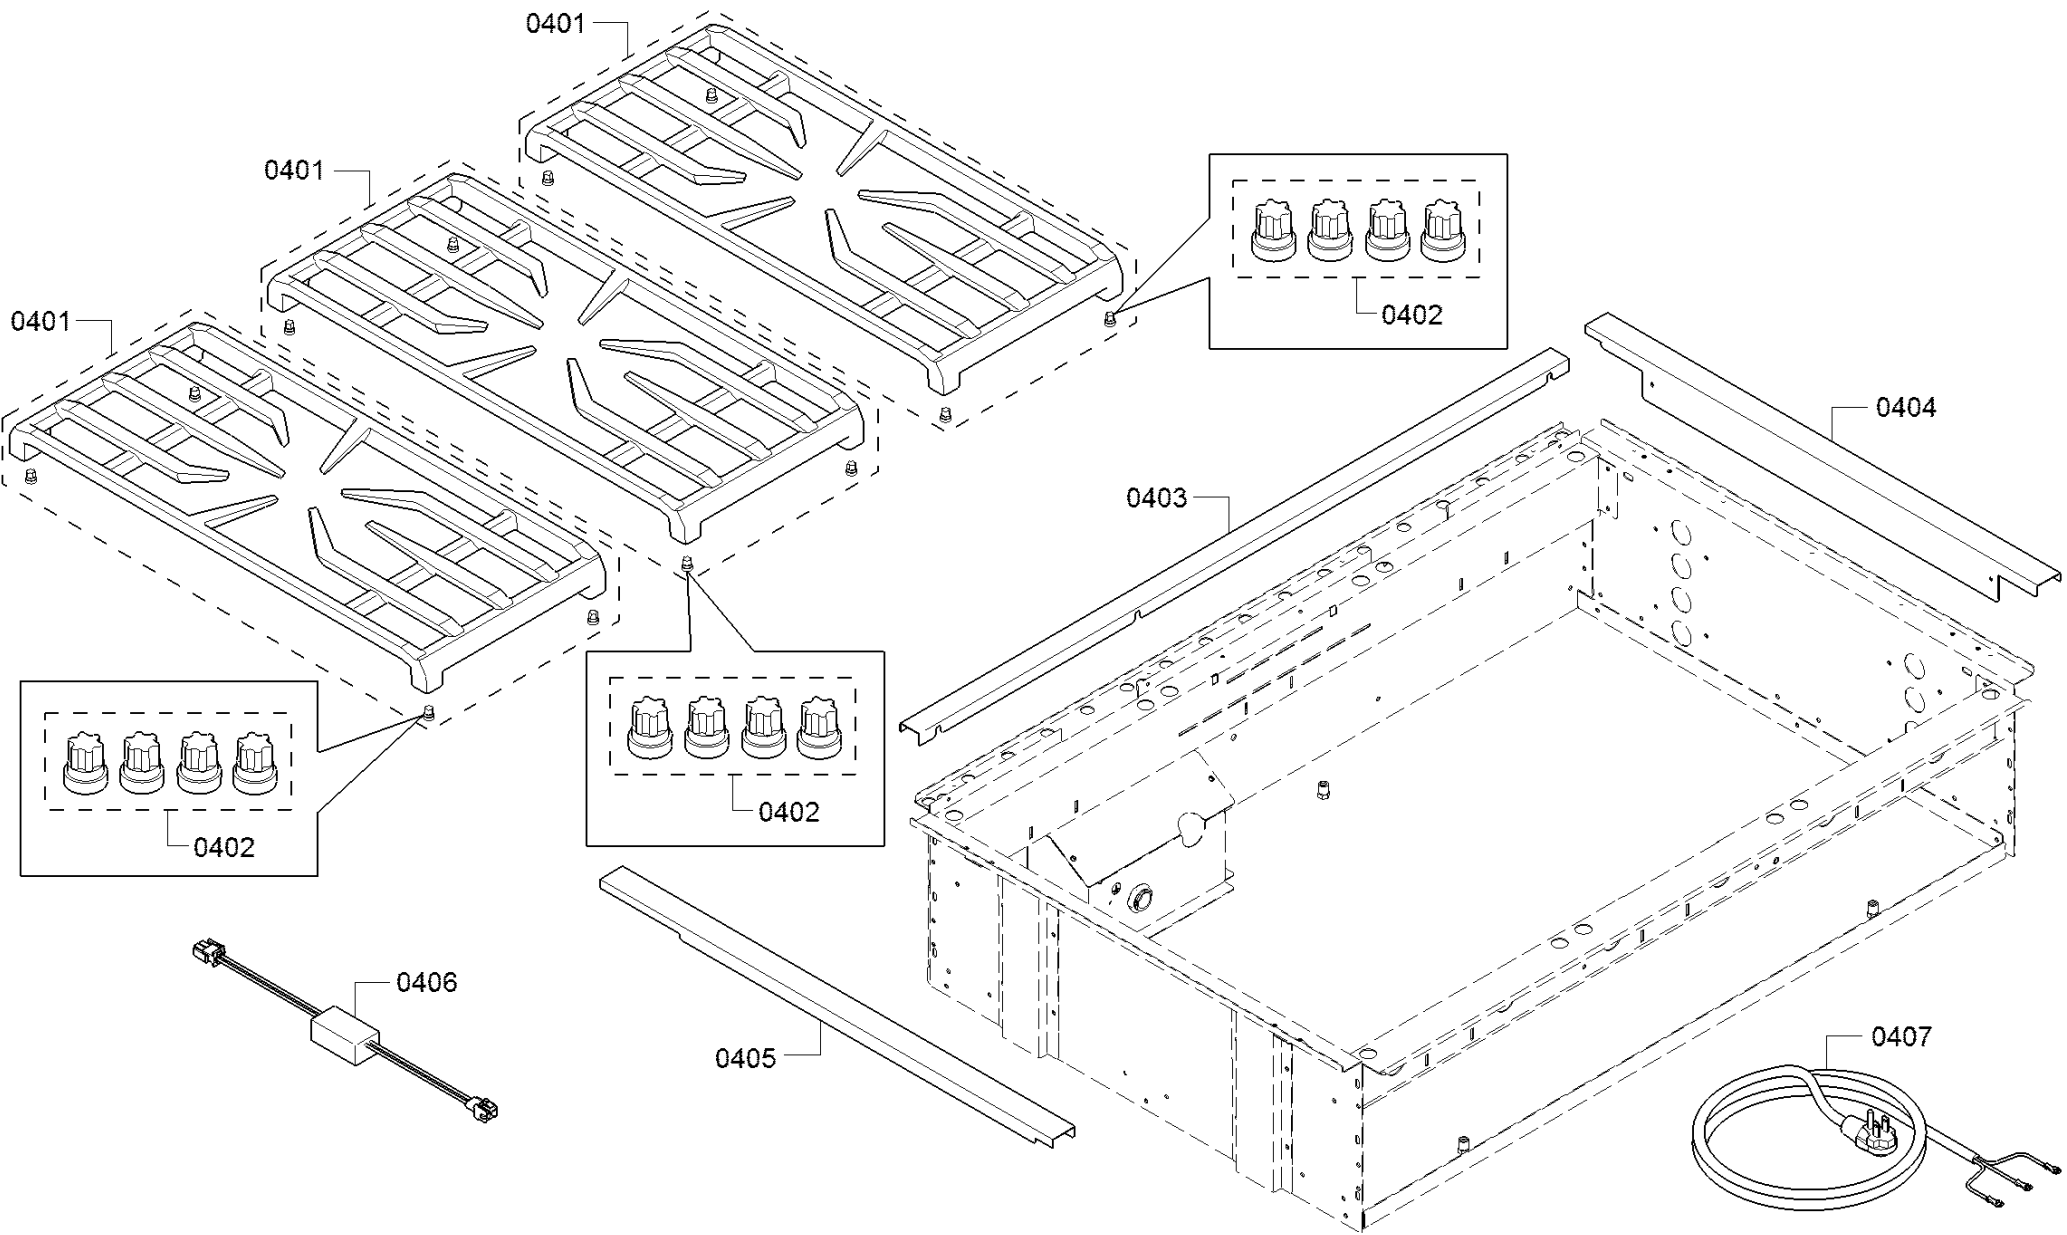

0199

Mar 2, 2025

Bill-of-material

1

Item Number	Material Number	Material Shorttext	Infotext	Substitute Material Number
0101	00687135	Tray	MAINTOP, 6-BURNER, 36-INCH	
0102	12024444	Heat shield	Heat Shield 36"	
0199	00552829	Part not included in this appliance	552829 Part not included in this appliance	
0201	10004490	Burner cap	Star burner cap, Size D	
0202	10004489	Burner cap	Star burner cap, size F	
0203	10004493	Burner	Star burner base, size D	
0204	10004492	Burner	Star burner base, size F	
0205	10004495	Venturi nozzle	Venturi, size D/F	
0206	10006471	Electrode	Electrode, top, Burner	
0207	10008211	Screw	SCREW, M3 - 0.5 X 6, PH T10, TRILOBE, ZINC	
0208	12027280	Holder	Size D Pedestal	
0209	12027278	Holder	Size F Pedestal	
0210	10004531	Screw	Fastner, pedestal to jet holder replacement, screw	
0211	10006793	Jet	Jet holder, 15k NG	
0212	10006797	Jet	Jet holder, 18k NG	
0213	10008197	Igniter	Assembly, ignition PCG305W , Electrode Rod	10030622
0214	00701902	Rail	RAIL	
0301	10008208	Installation accessory	ELBOW, 45, 1/2", M x F	
0302	00754658	Regulator-pressure	REGULATOR, GAS 1/2 X 1/2 NPT RV48NCL	