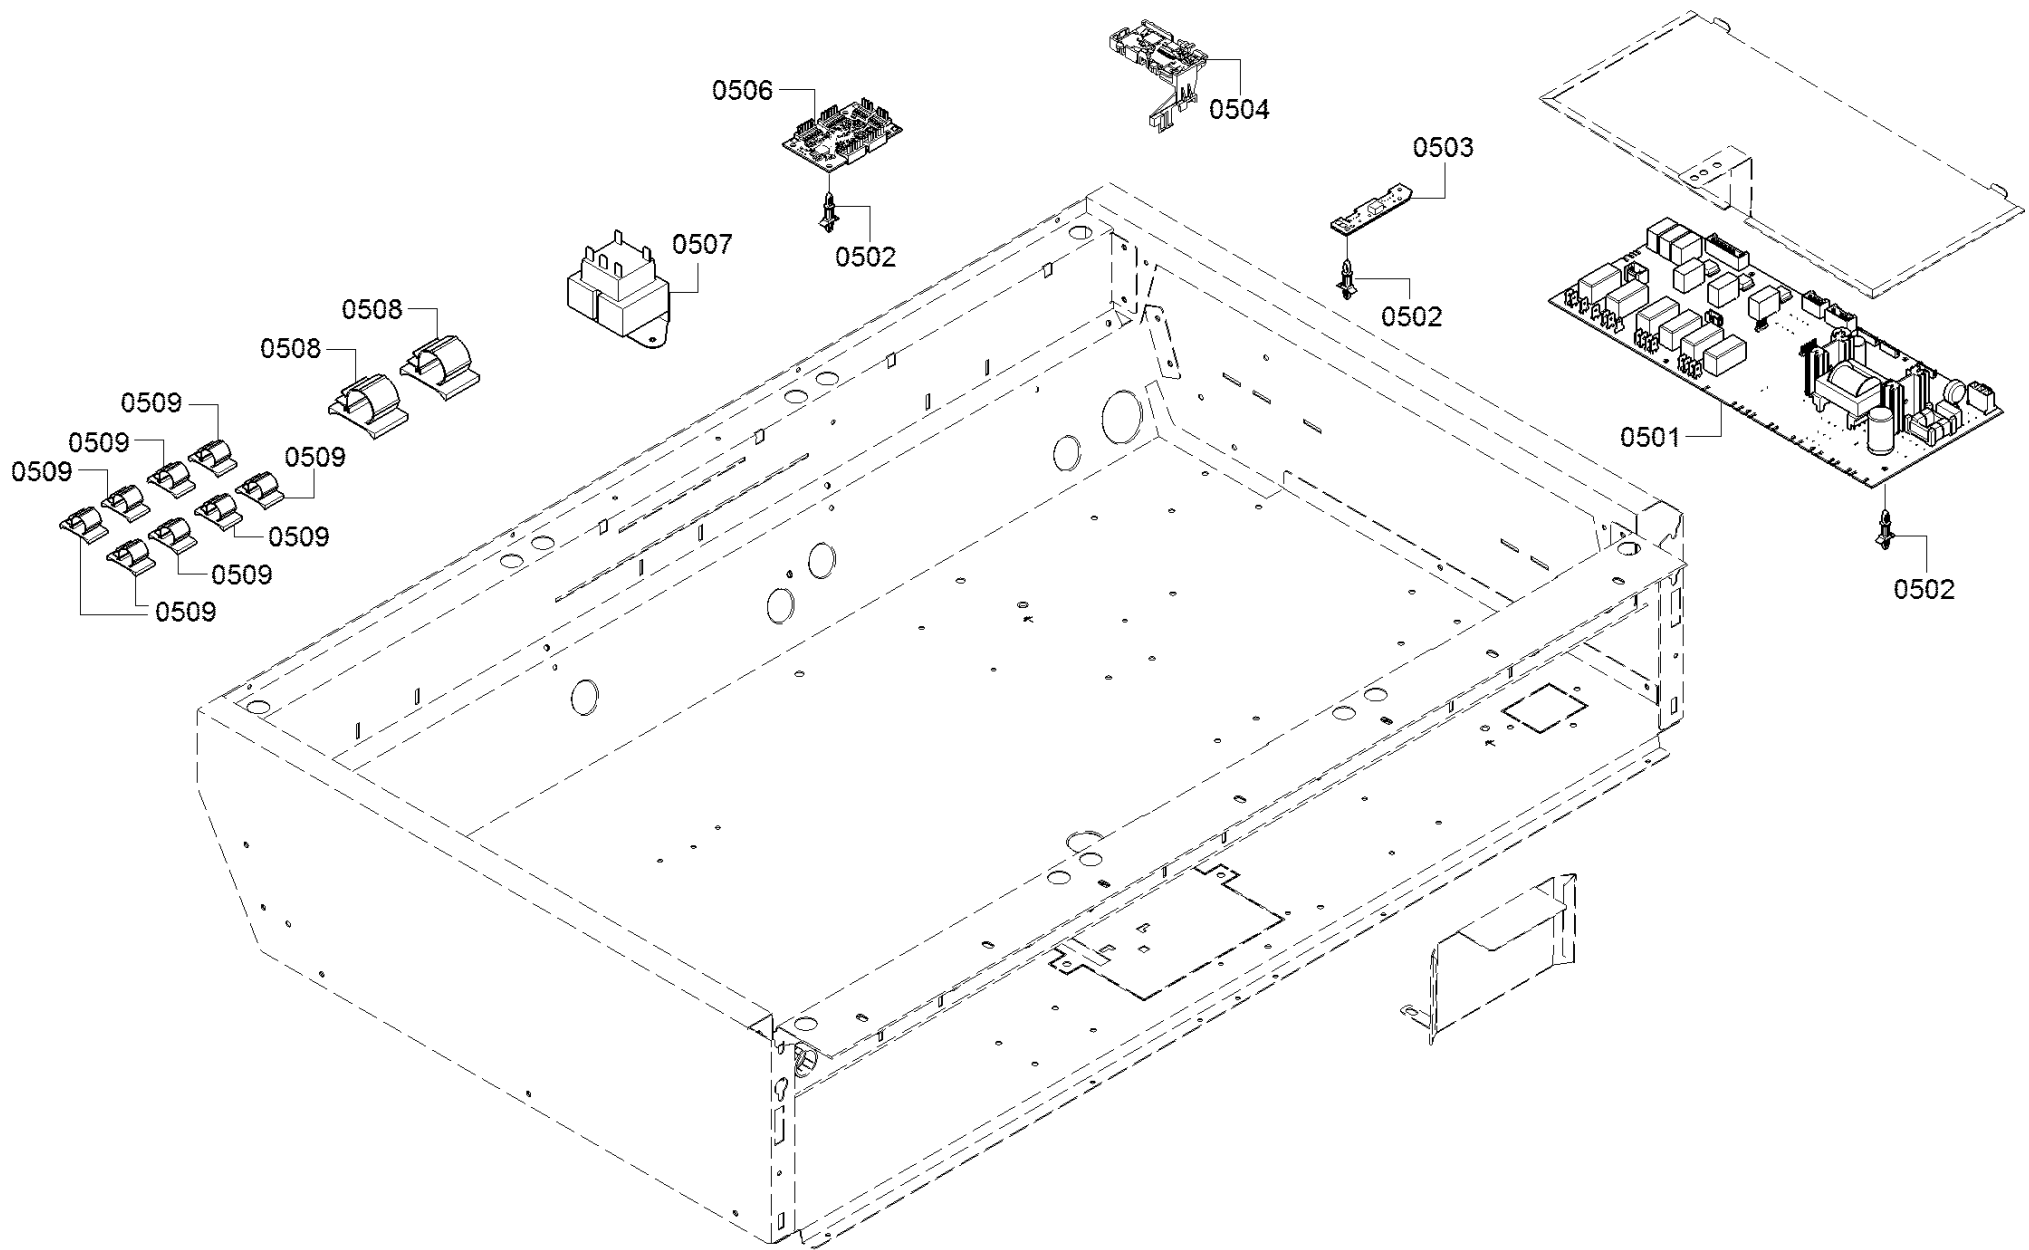

0199

Mar 2, 2025

Bill-of-material

1

Item Number	Material Number	Material Shorttext	Infotext	Substitute Material Number
0101	00146134	Back wall panel	Island trim 36" Pro Harmony	
0102	20000262	Panel	Rear, Cover Panel 36	
0103	00649417	Cover	COVER, WIRE DOOR	00752161
0104	20000263	Panel side	Side panel, left	
0105	20000264	Panel side	Panel side	
0106	00713338	Front panel	Kick Plate, 36"	
0107	00623741	Screw	SCREW, #8 TYPE AB T20 PH SH SS/NK COAT	
0201	12024418	Module-relay	IRIS XLO MODULE	
0202	12024417	Module-relay	IRIS STANDARD MODULE	
0203	10010239	Knob	6 Positions Digital Function Selector	
0204	10010238	Encoder	18 Positions Digital Temp Encoder	
0205	00609115	Switch	SWITCH, OVEN LIGHT, CHROME	
0206	11032495	Display module not programmed	User interface assembly, main (Programming required with , "iService" Customer Service software)	
0206	12028873	Display module programmed	Programmed Board; Home Connect coding required after install. , Svc kit PRG366WH Only Pseudo coding info added	