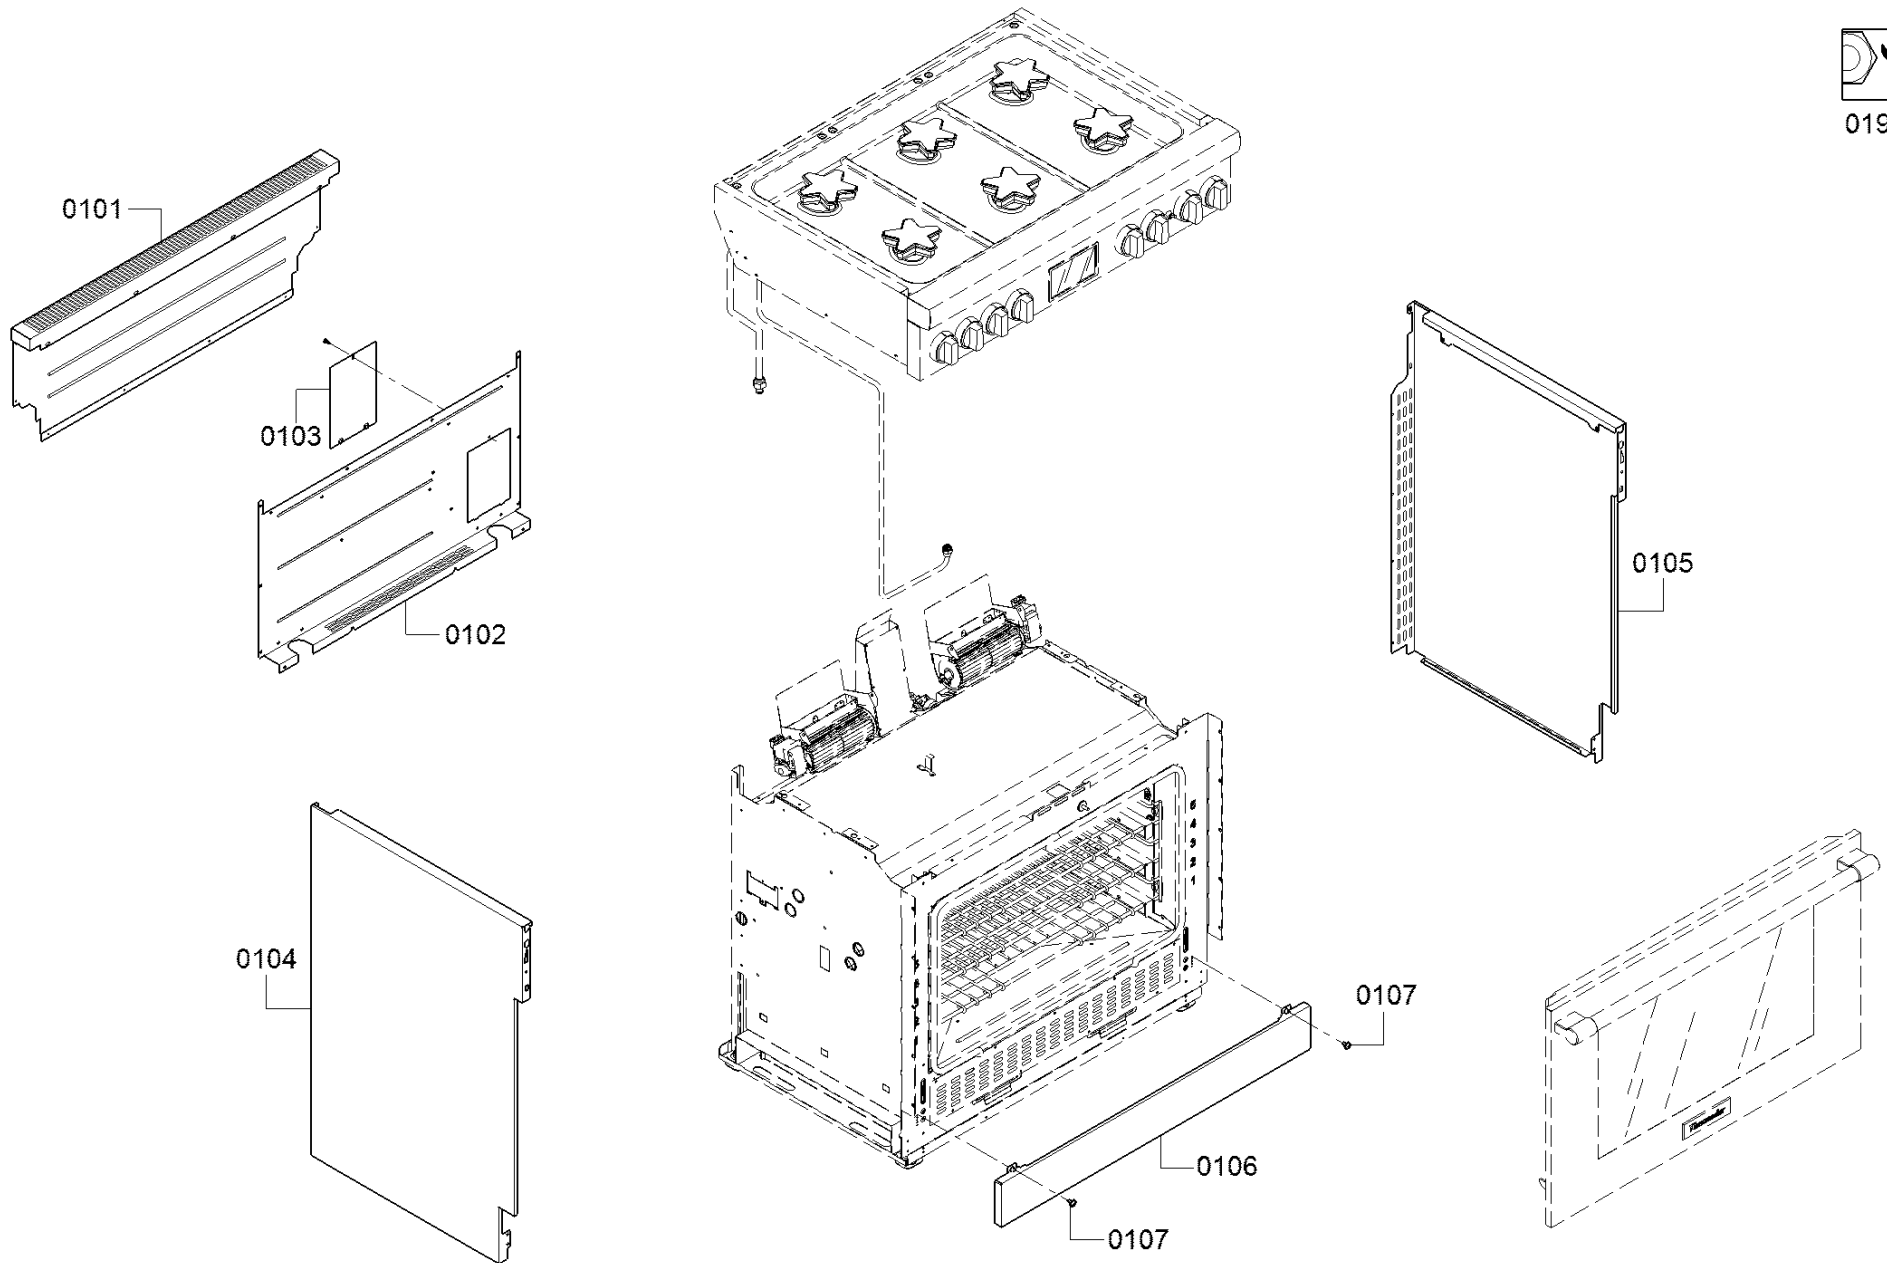

0199

Mar 2, 2025

Bill-of-material

1

Item Number	Material Number	Material Shorttext	Infotext	Substitute Material Number
0101	00146134	Back wall panel	Island trim 36" Pro Harmony	
0102	20000262	Panel	Rear, Cover Panel 36	
0103	00649417	Cover	COVER, WIRE DOOR	00752161
0104	20000263	Panel side	Side panel, left	
0105	20000264	Panel side	Panel side	
0106	00713338	Front panel	Kick Plate, 36"	
0107	00623741	Screw	SCREW, #8 TYPE AB T20 PH SH SS/NK COAT	
0201	12024418	Module-relay	IRIS XLO MODULE	
0202	12024417	Module-relay	IRIS STANDARD MODULE	
0203	10010239	Knob	6 Positions Digital Function Selector	
0204	10010238	Encoder	18 Positions Digital Temp Encoder	
0205	00609115	Switch	SWITCH, OVEN LIGHT, CHROME	
0206	11032495	Display module not programmed	User interface assembly, main (Programming required with , "iService" Customer Service software)	
0206	12028873	Display module programmed	Programmed Board; Home Connect coding required after install. , Svc kit PRG366WH Only Pseudo coding info added	

Mar 2, 2025

Bill-of-material

2

Item Number	Material Number	Material Shorttext	Infotext	Substitute Material Number
0210	00779029	Support	Bullnose, 36"	23000459
0211	00623615	Nut	7mm(9/32in) hex-M4-0.7 thread-Zinc Plated Steel	
0212	20000019	Panel-facia	Control Panel P24 Finished 366	
0213	10008212	Screw	SCREW, #10-16 X 7/16, PH, T20, 1018, ZINC	
0214	10008201	Ring	Bezel, Standard Knob All Pro	
0215	00418122	Ring	BEZEL,OVEN LIGHT SWITCH	
0217	10008199	Knob	Knob XLO Rangetop 5 Burner	
0218	10008200	Knob	Knob, Standard Burner	
0219	10010240	Knob	36" Harmony Gas Mode Knob	
0220	10010236	Knob	Temp Gas Harmony (NO SELF CLEAN) Knob	
0301	10004490	Burner cap	Star burner cap, Size D	
0302	10004489	Burner cap	Star burner cap, size F	
0303	10004493	Burner	Star burner base, size D	
0304	10004492	Burner	Star burner base, size F	
0305	10004495	Venturi nozzle	Venturi, size D/F	
0306	10006471	Electrode	Electrode, top, Burner	