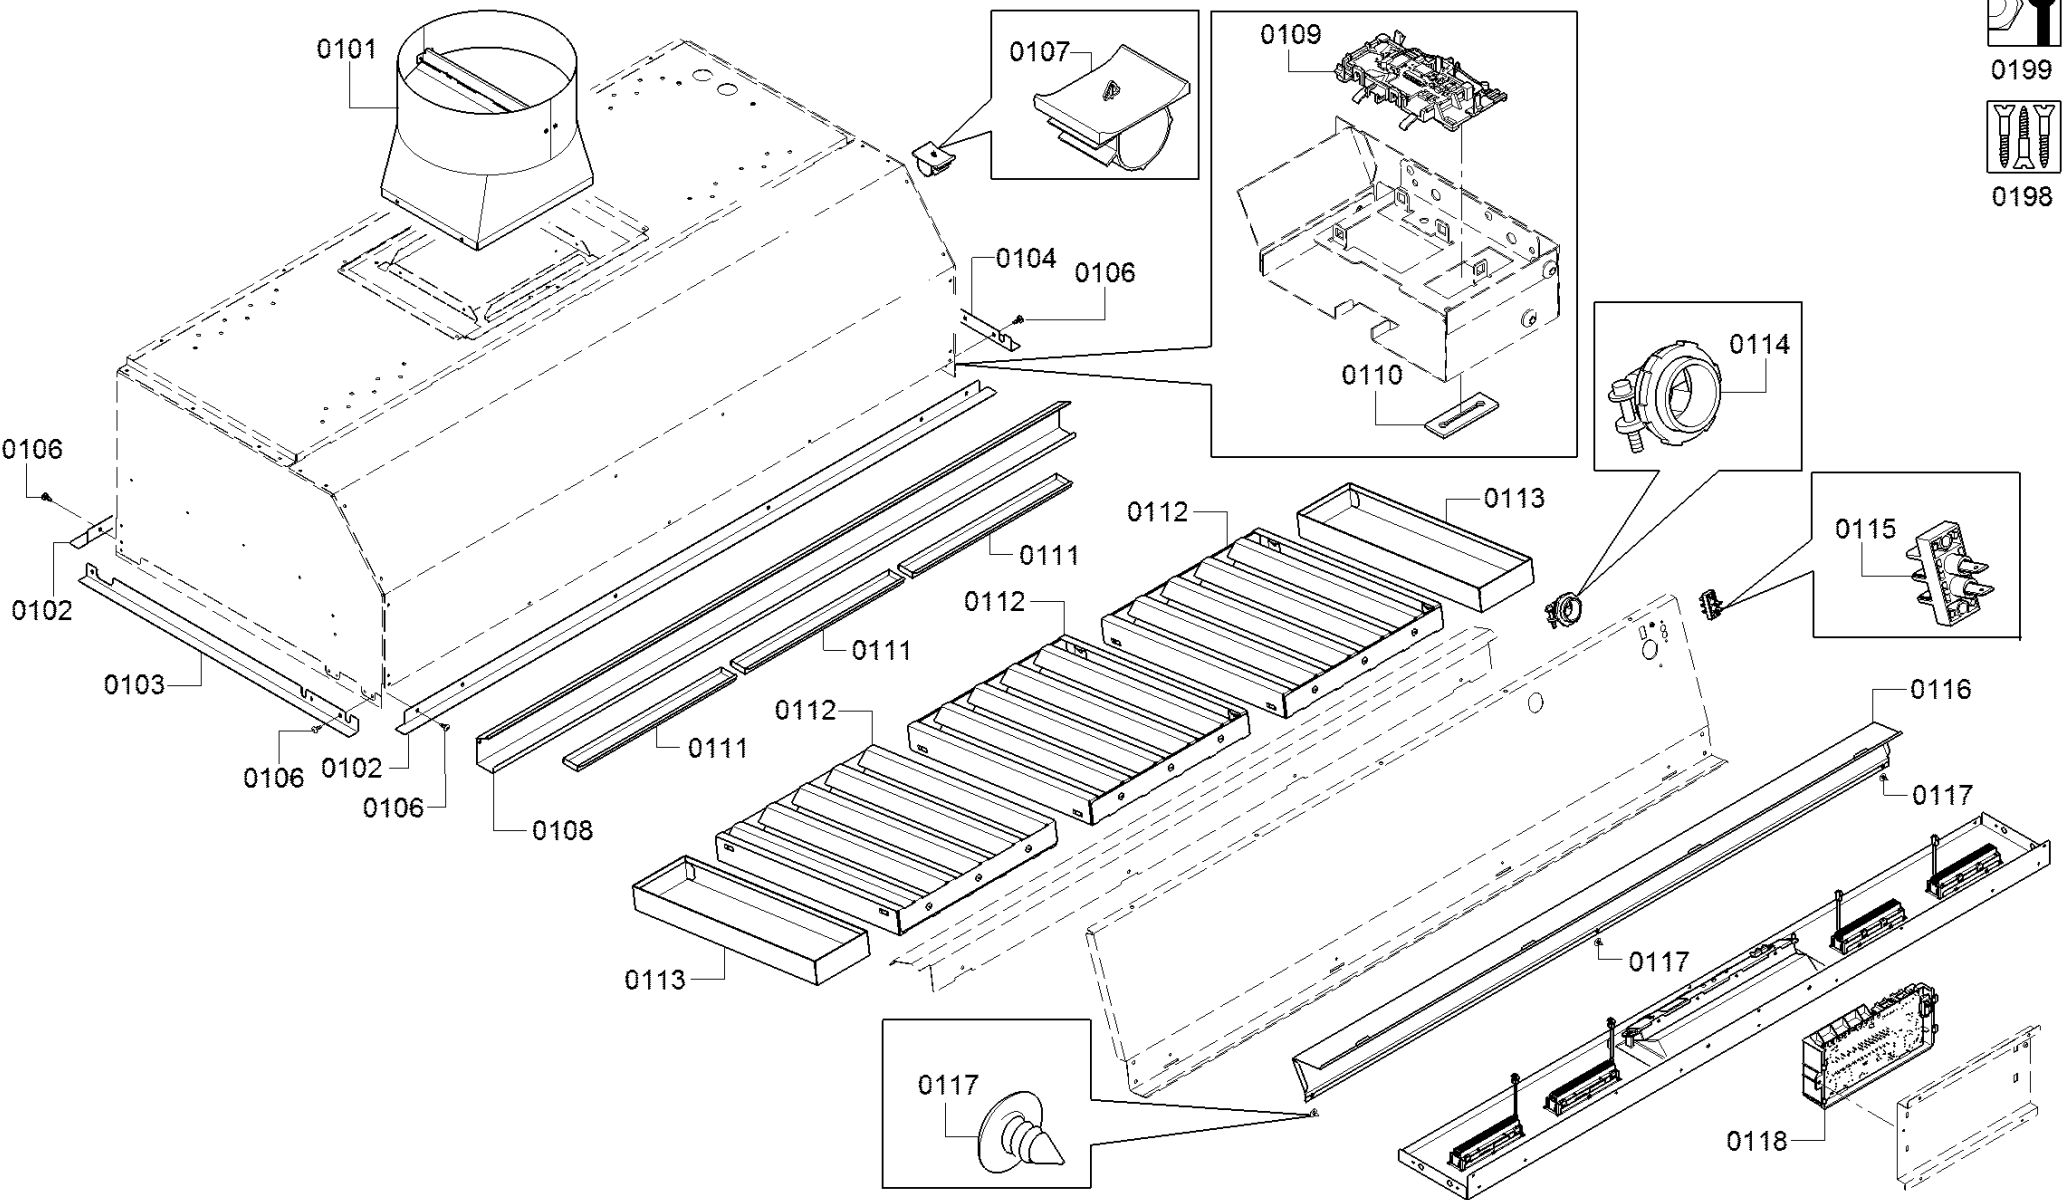

0199

0198

Mar 2, 2025

Bill-of-material

1

Item Number	Material Number	Material Shorttext	Infotext	Substitute Material Number
0101	12004451	Connection piece	10" round transition	
0102	00688580	Decor panel	Trim, front/rear (VCI48)	
0103	00742178	Decor panel	Trim, left side (VCI)	
0104	00742179	Decor panel	Trim, right side (VCI)	
0106	10008224	Screw	Screw, #10-16 x 3/8, TH, T20, 410 SS	
0107	10008933	Clip	Relockable clip-wire pushmount	
0108	00778478	Support	Grease Tray Support for VCI48	
0109	10020309	Connectivity module	COM2 module (SW version 2.11.6)	
0110	10008932	Cap	Cover Cap IC6	
0111	11029285	Tray	12" Grease Tray	
0112	00701457	Filter	Stainless baffle filter assembly, svc	
0113	12027557	Spacer	Filter Spacer 4	
0114	00623694	Clamp	CLAMP, CABLE, 1-INCH	
0115	10008919	Terminal	2 Position Terminal Block	
0116	12026490	Support	Support. filter, panel 48	
0117	10008212	Screw	SCREW, #10-16 X 7/16, PH, T20, 1018, ZINC	
0118	12028973	Power module programmed	Power Module (No Heat Lamps) Home Connect coding required	

Item Number	Material Number	Material Shorttext	Infotext	Substitute Material Number
			after install. , Svc kit VCIN48GWS Only. Pseudo coding info added	
0118	12031542	Power module	Do not order. Order Home Connect Kit. Missing Home Connect Info , Power module (No Heat Lamps)	
0150	12025241	Cable harness	Harness DBus, Service Port, Vent 36"	
0151	12025242	Cable harness	Harness, Power, Ventilation	
0152	12025243	Cable harness	Harness, Blower, Ventilation	
0153	12025245	Cable harness	Harness, Lights, Ventilation	
0154	12025286	Cable harness	Harness D-Bus for Home Connect Vent	
0155	12025246	Cable harness	Harness-Damper, Pass- Through	
0156	12025244	Cable harness	Harness, D-Bus, Control, UI, Ventilation	
0157	00630146	Wire	Ground wire	
0158	10009121	Wire	Pigtail, All Pro Power Extension	
0159	12025251	Cable harness	Adapter Harness, Light, 48, 54 and 60"	
0198	10009730	Screw-set	Fastener set for install: Screws (4)#14 X 3 ,	