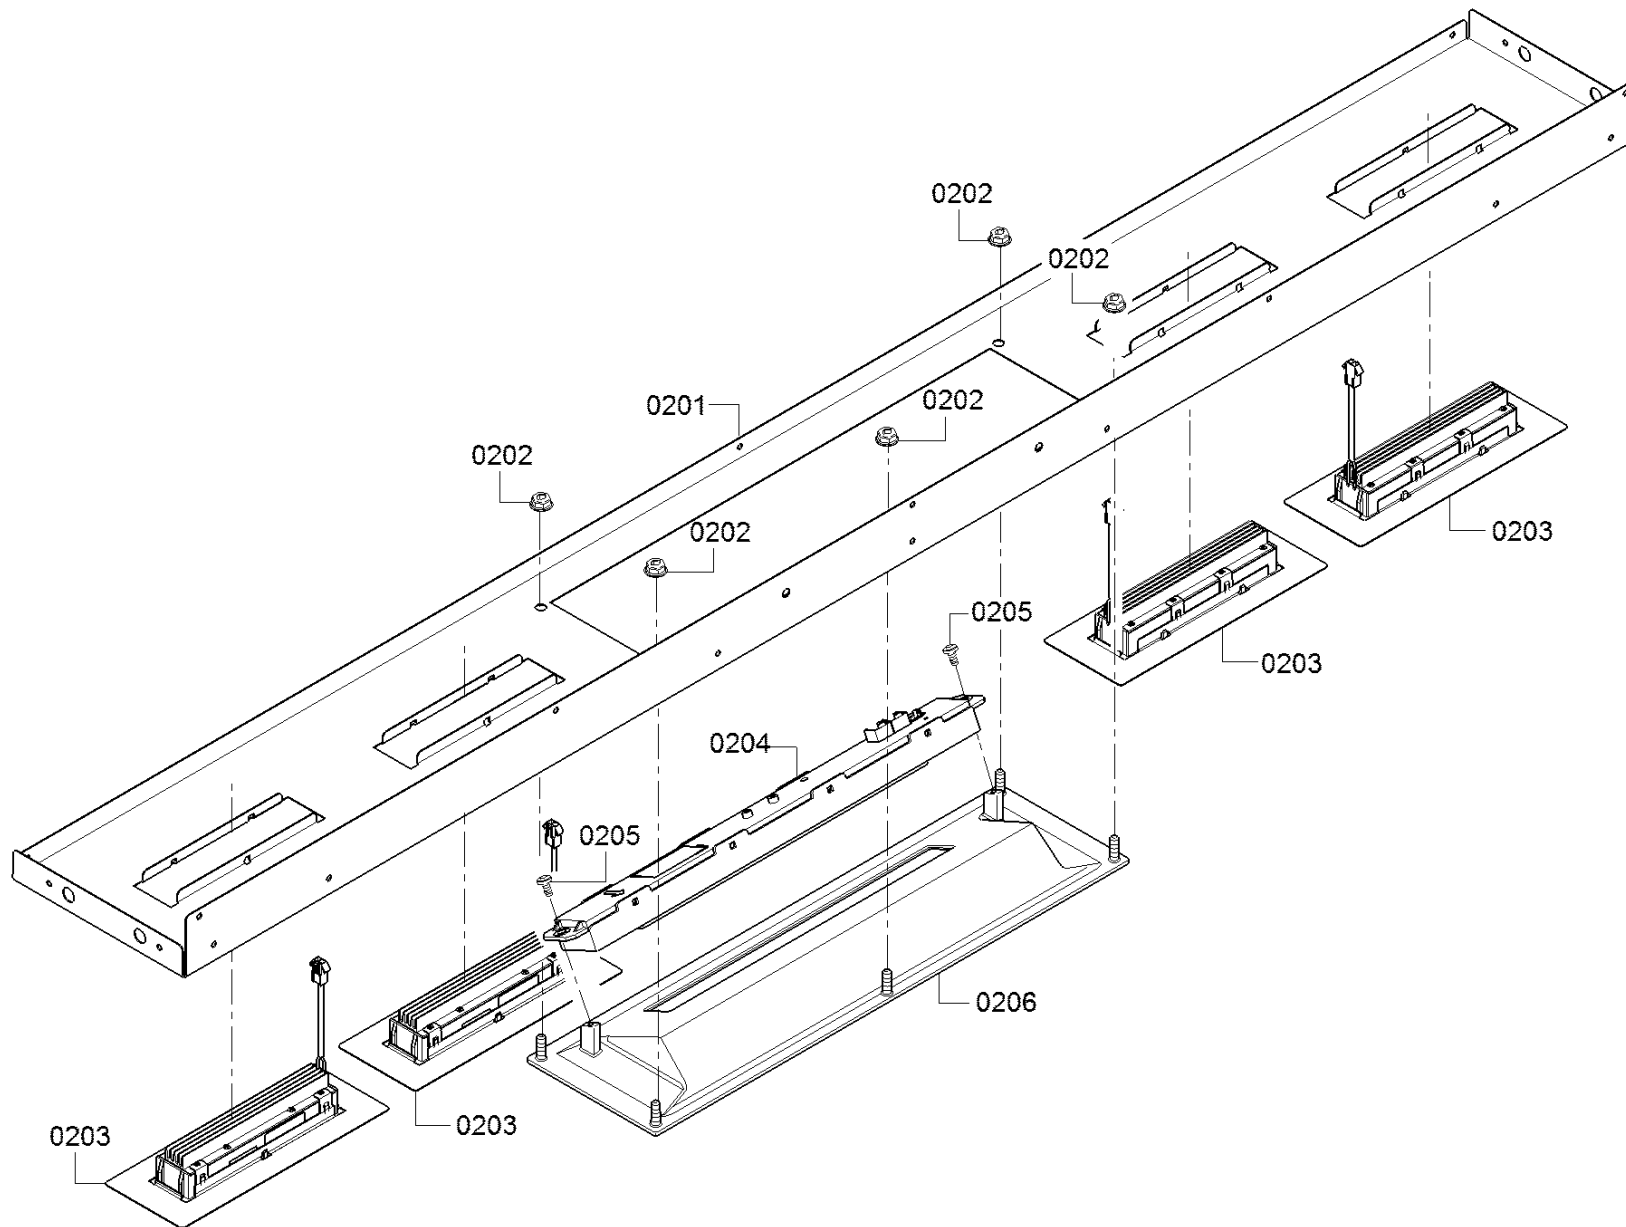

0199

0198

Mar 2, 2025

Bill-of-material

1

Item Number	Material Number	Material Shorttext	Infotext	Substitute Material Number
0101	12004451	Connection piece	10" round transition	
0102	00688580	Decor panel	Trim, front/rear (VCI48)	
0103	00742178	Decor panel	Trim, left side (VCI)	
0104	00742179	Decor panel	Trim, right side (VCI)	
0106	10008224	Screw	Screw, #10-16 x 3/8, TH, T20, 410 SS	
0107	10008933	Clip	Relockable clip-wire pushmount	
0108	00778478	Support	Grease Tray Support for VCI48	
0109	10020309	Connectivity module	COM2 module (SW version 2.11.6)	
0110	10008932	Cap	Cover Cap IC6	
0111	11029285	Tray	12" Grease Tray	
0112	00701457	Filter	Stainless baffle filter assembly, svc	
0113	12027557	Spacer	Filter Spacer 4	
0114	00623694	Clamp	CLAMP, CABLE, 1-INCH	
0115	10008919	Terminal	2 Position Terminal Block	
0116	12026490	Support	Support. filter, panel 48	
0117	10008212	Screw	SCREW, #10-16 X 7/16, PH, T20, 1018, ZINC	
0118	12028973	Power module programmed	Power Module (No Heat Lamps) Home Connect coding required	

Item Number	Material Number	Material Shorttext	Infotext	Substitute Material Number
			after install. , Svc kit VCIN48GWS Only. Pseudo coding info added	
0118	12031542	Power module	Do not order. Order Home Connect Kit. Missing Home Connect Info , Power module (No Heat Lamps)	
0150	12025241	Cable harness	Harness DBus, Service Port, Vent 36"	
0151	12025242	Cable harness	Harness, Power, Ventilation	
0152	12025243	Cable harness	Harness, Blower, Ventilation	
0153	12025245	Cable harness	Harness, Lights, Ventilation	
0154	12025286	Cable harness	Harness D-Bus for Home Connect Vent	
0155	12025246	Cable harness	Harness-Damper, Pass- Through	
0156	12025244	Cable harness	Harness, D-Bus, Control, UI, Ventilation	
0157	00630146	Wire	Ground wire	
0158	10009121	Wire	Pigtail, All Pro Power Extension	
0159	12025251	Cable harness	Adapter Harness, Light, 48, 54 and 60"	
0198	10009730	Screw-set	Fastener set for install: Screws (4)#14 X 3 ,	