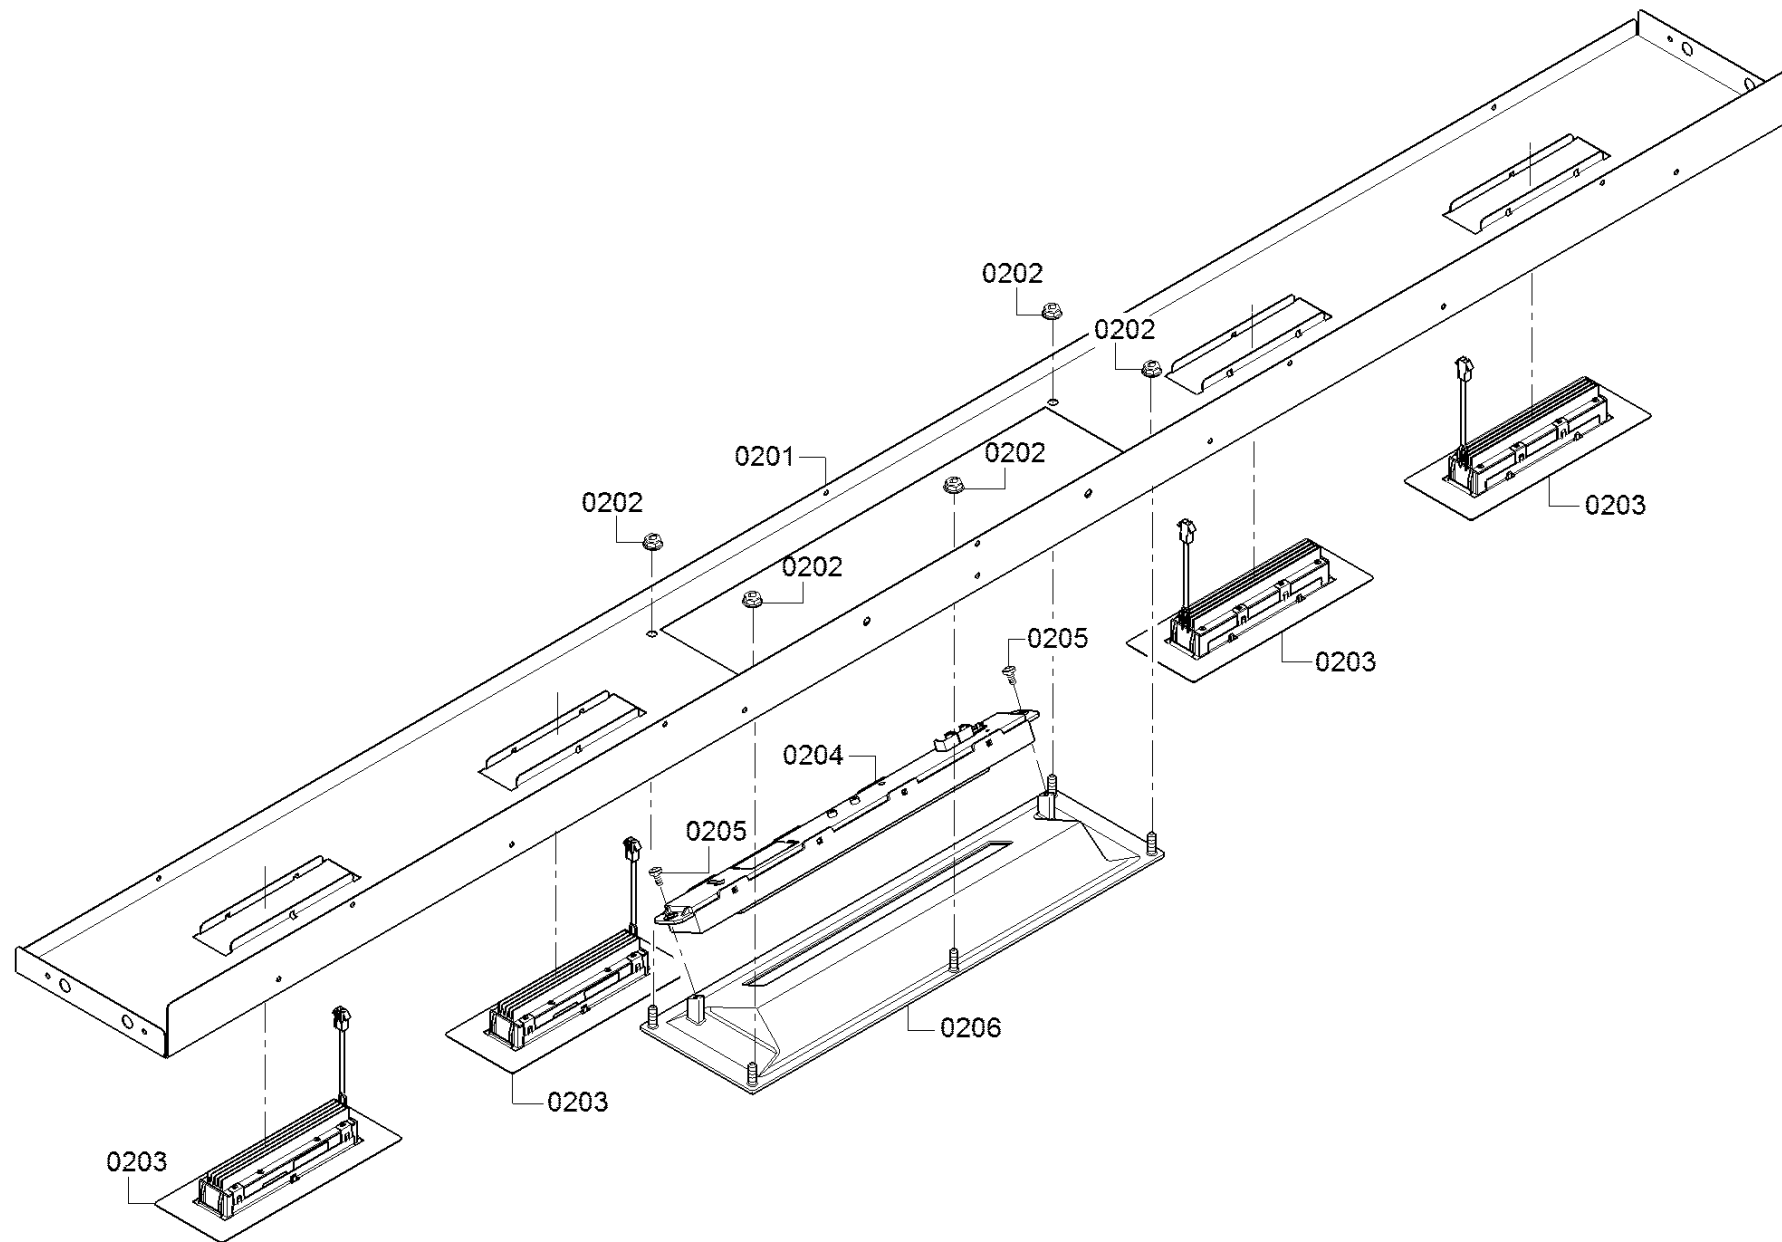

0199

0198

Mar 2, 2025

Bill-of-material

1

Item Number	Material Number	Material Shorttext	Infotext	Substitute Material Number
0101	12004451	Connection piece	10" round transition	
0102	00715681	Decor panel	Trim, front/rear (VCI60)	
0103	00742178	Decor panel	Trim, left side (VCI)	
0104	00742179	Decor panel	Trim, right side (VCI)	
0106	10008224	Screw	Screw, #10-16 x 3/8, TH, T20, 410 SS	
0107	10008933	Clip	Relockable clip-wire pushmount	
0108	00778480	Support	Grease Tray Support	
0109	10020309	Connectivity module	COM2 module (SW version 2.11.6)	
0110	10008932	Cap	Cover Cap IC6	
0111	11029285	Tray	12" Grease Tray	
0112	00701457	Filter	Stainless baffle filter assembly, svc	
0113	12027557	Spacer	Filter Spacer 4	
0114	00623694	Clamp	CLAMP, CABLE, 1-INCH	
0115	10008919	Terminal	2 Position Terminal Block	
0116	00715680	Support	Filter support panel, VCI60	
0117	10008212	Screw	SCREW, #10-16 X 7/16, PH, T20, 1018, ZINC	
0118	12028975	Power module programmed	Power Module (No Heat Lamps) Home Connect coding required after install. , Svc kit	