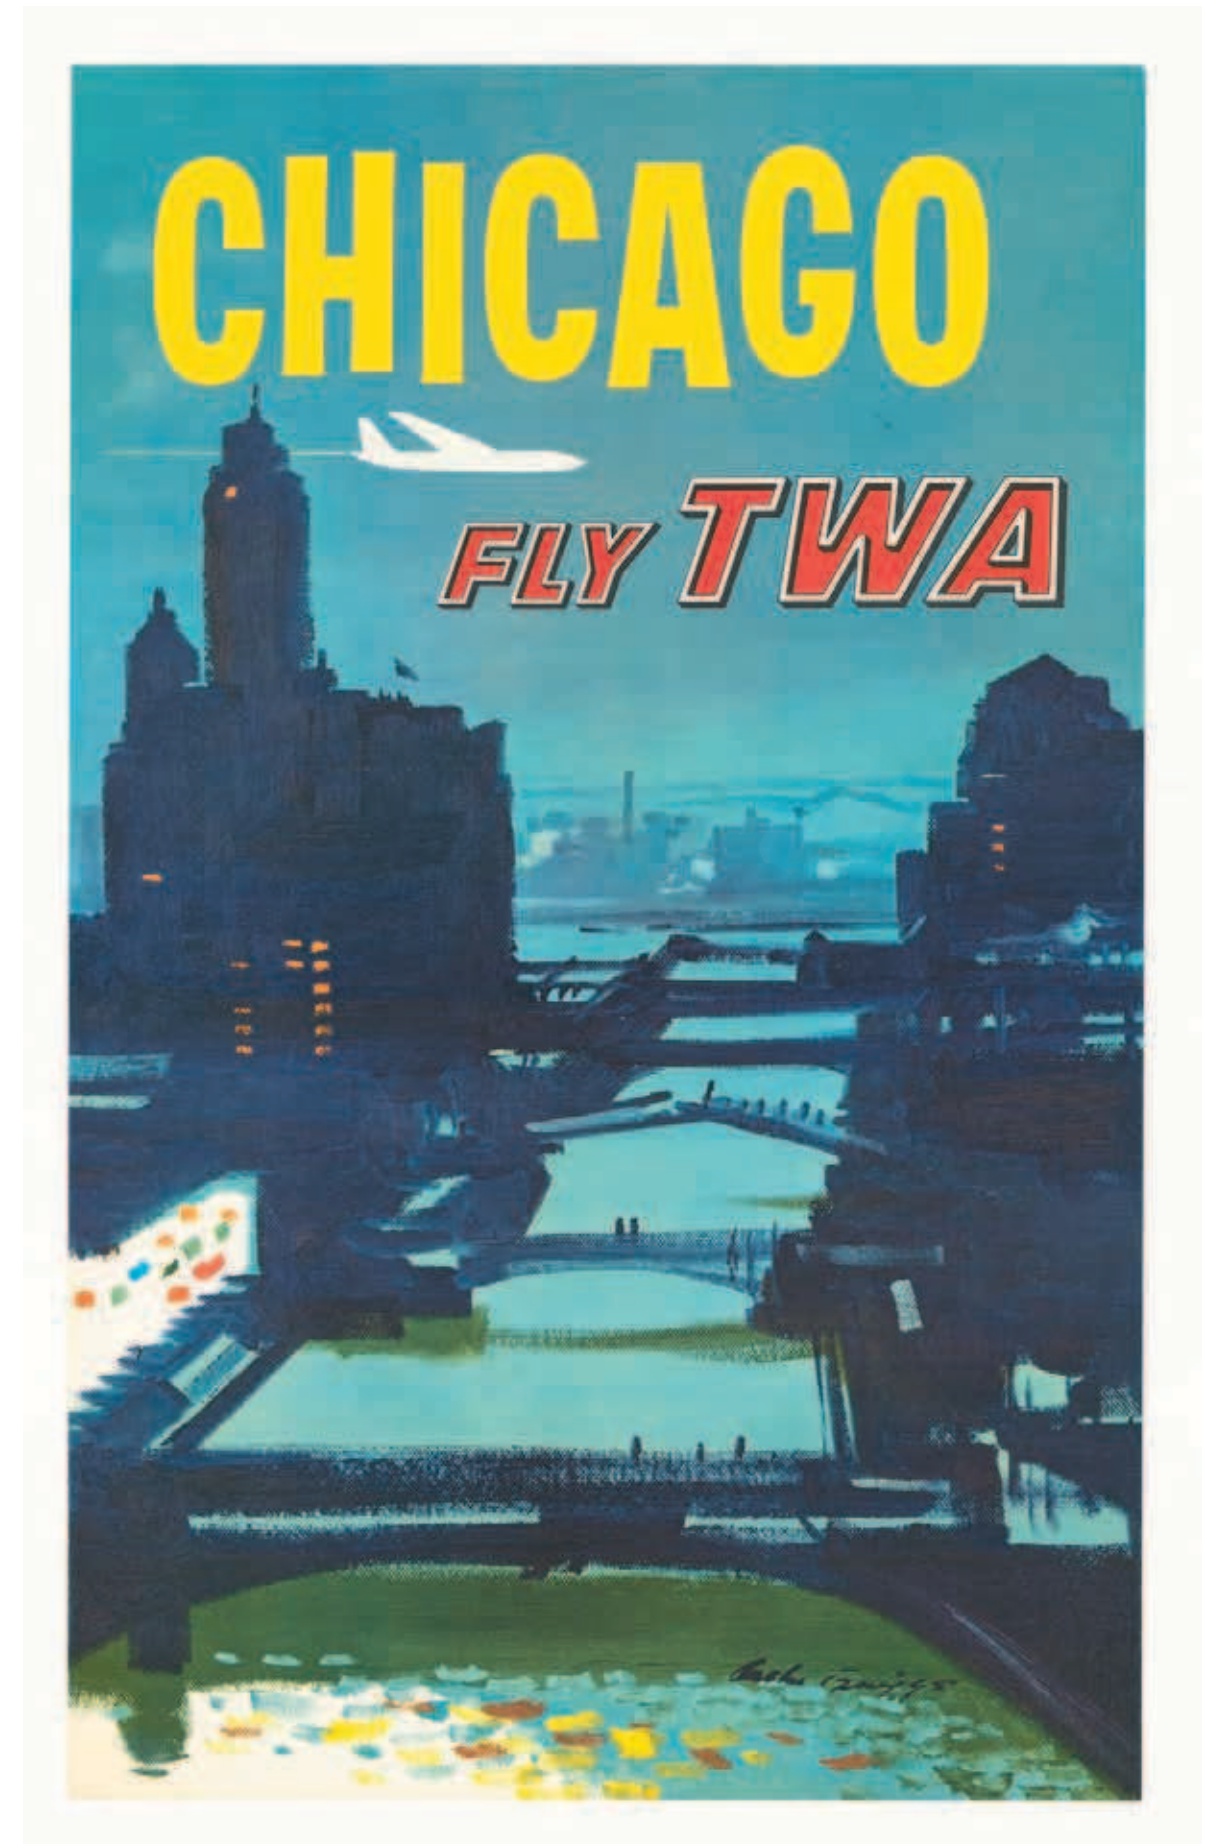

2 | ARTISTIC POSTER FEATURING CHICAGO

n.p. / ca. 1960

DIMENSIONS
25" x 40.25"

COLOR
Colored

CONDITION
VG+

STOCK NO.
74152

AUTHOR
Austin Briggs /
TWA

DESCRIPTION

Original vintage poster illustrated by Austin Briggs for TWA promoting travel to Chicago.

The poster features a view of Chicago over the city's famous movable bridges. The poster was made sometime between the 1950s and 1960. It is one of the most desirable Chicago travel posters from this era.

CONDITION DESCRIPTION

Archivally mounted on modern poster linen.