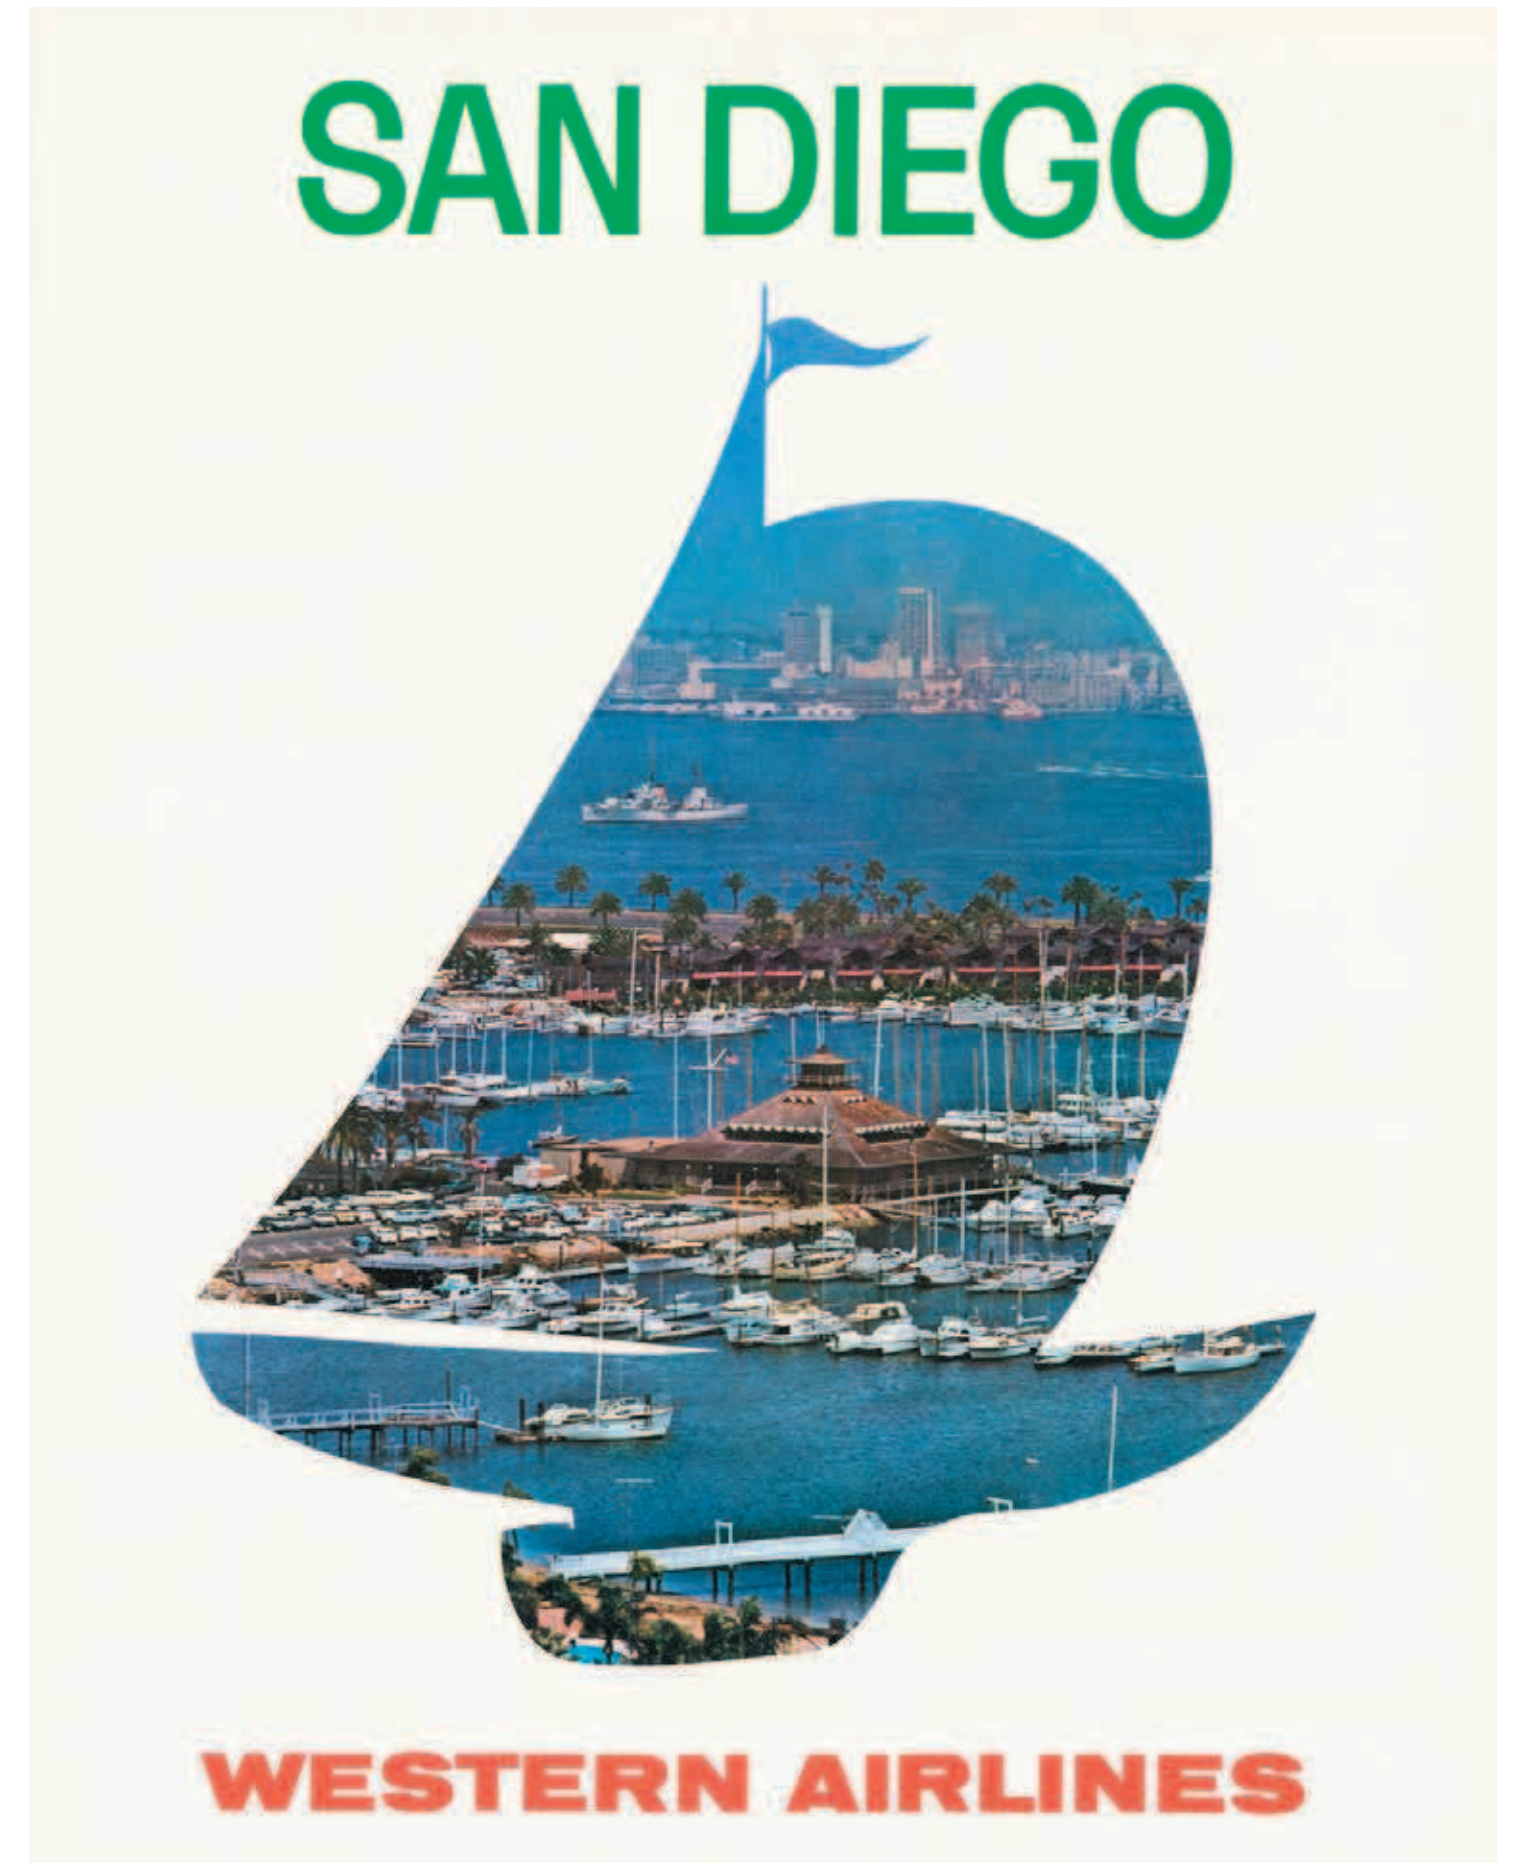

24

RARE ADVERTISEMENT FOR SAN DIEGO TRAVEL

n.p. / ca. 1965

DIMENSIONS
22" x 28"

COLOR
Colored

CONDITION
VG+

STOCK NO.
68160

AUTHOR
Western Airlines

DESCRIPTION

Scarce Western Airlines travel poster for San Diego.

We estimated the date based upon the San Diego skyline and the cars in the parking lot of the marina.