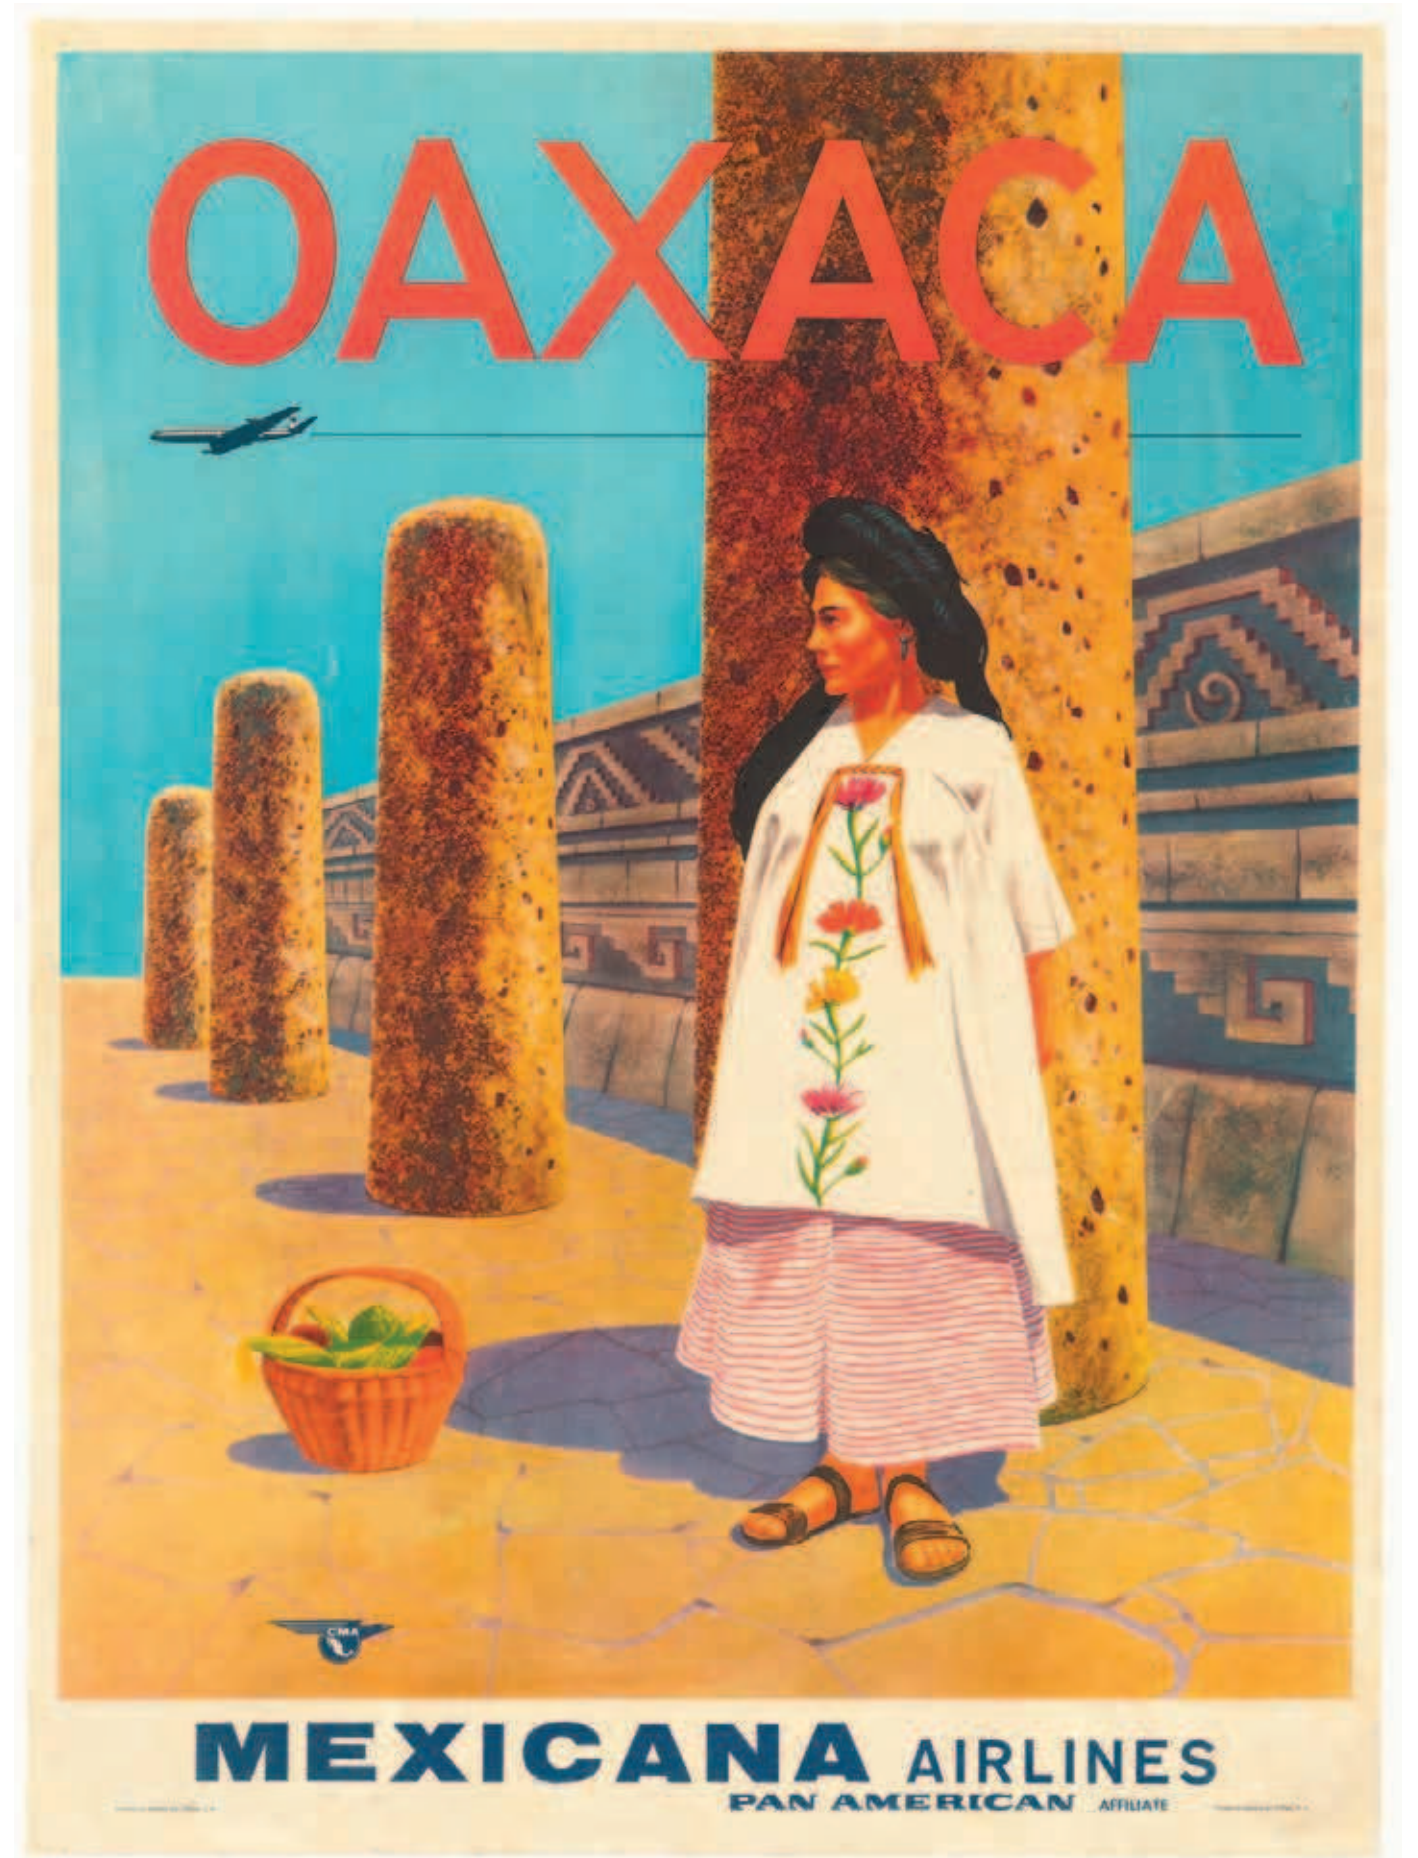

STOCK NO.
73654

AUTHOR
Mexicana
Airlines

DESCRIPTION

Beautiful original mid-century vintage poster promoting air travel to Oaxaca, produced by Offset S.A. for Mexicana Airlines.

The image features a Oaxacan woman in local dress, with a Zapotec temple in the background.

CONDITION DESCRIPTION

Archivally backed on modern poster linen. A few minor restorations in the image.

23 | WESTERN AIRLINES ADVERTISING A "SUN BREAK"

n.p. / ca. 1970

DIMENSIONS
25" x 39"

COLOR
Colored

CONDITION
VG+