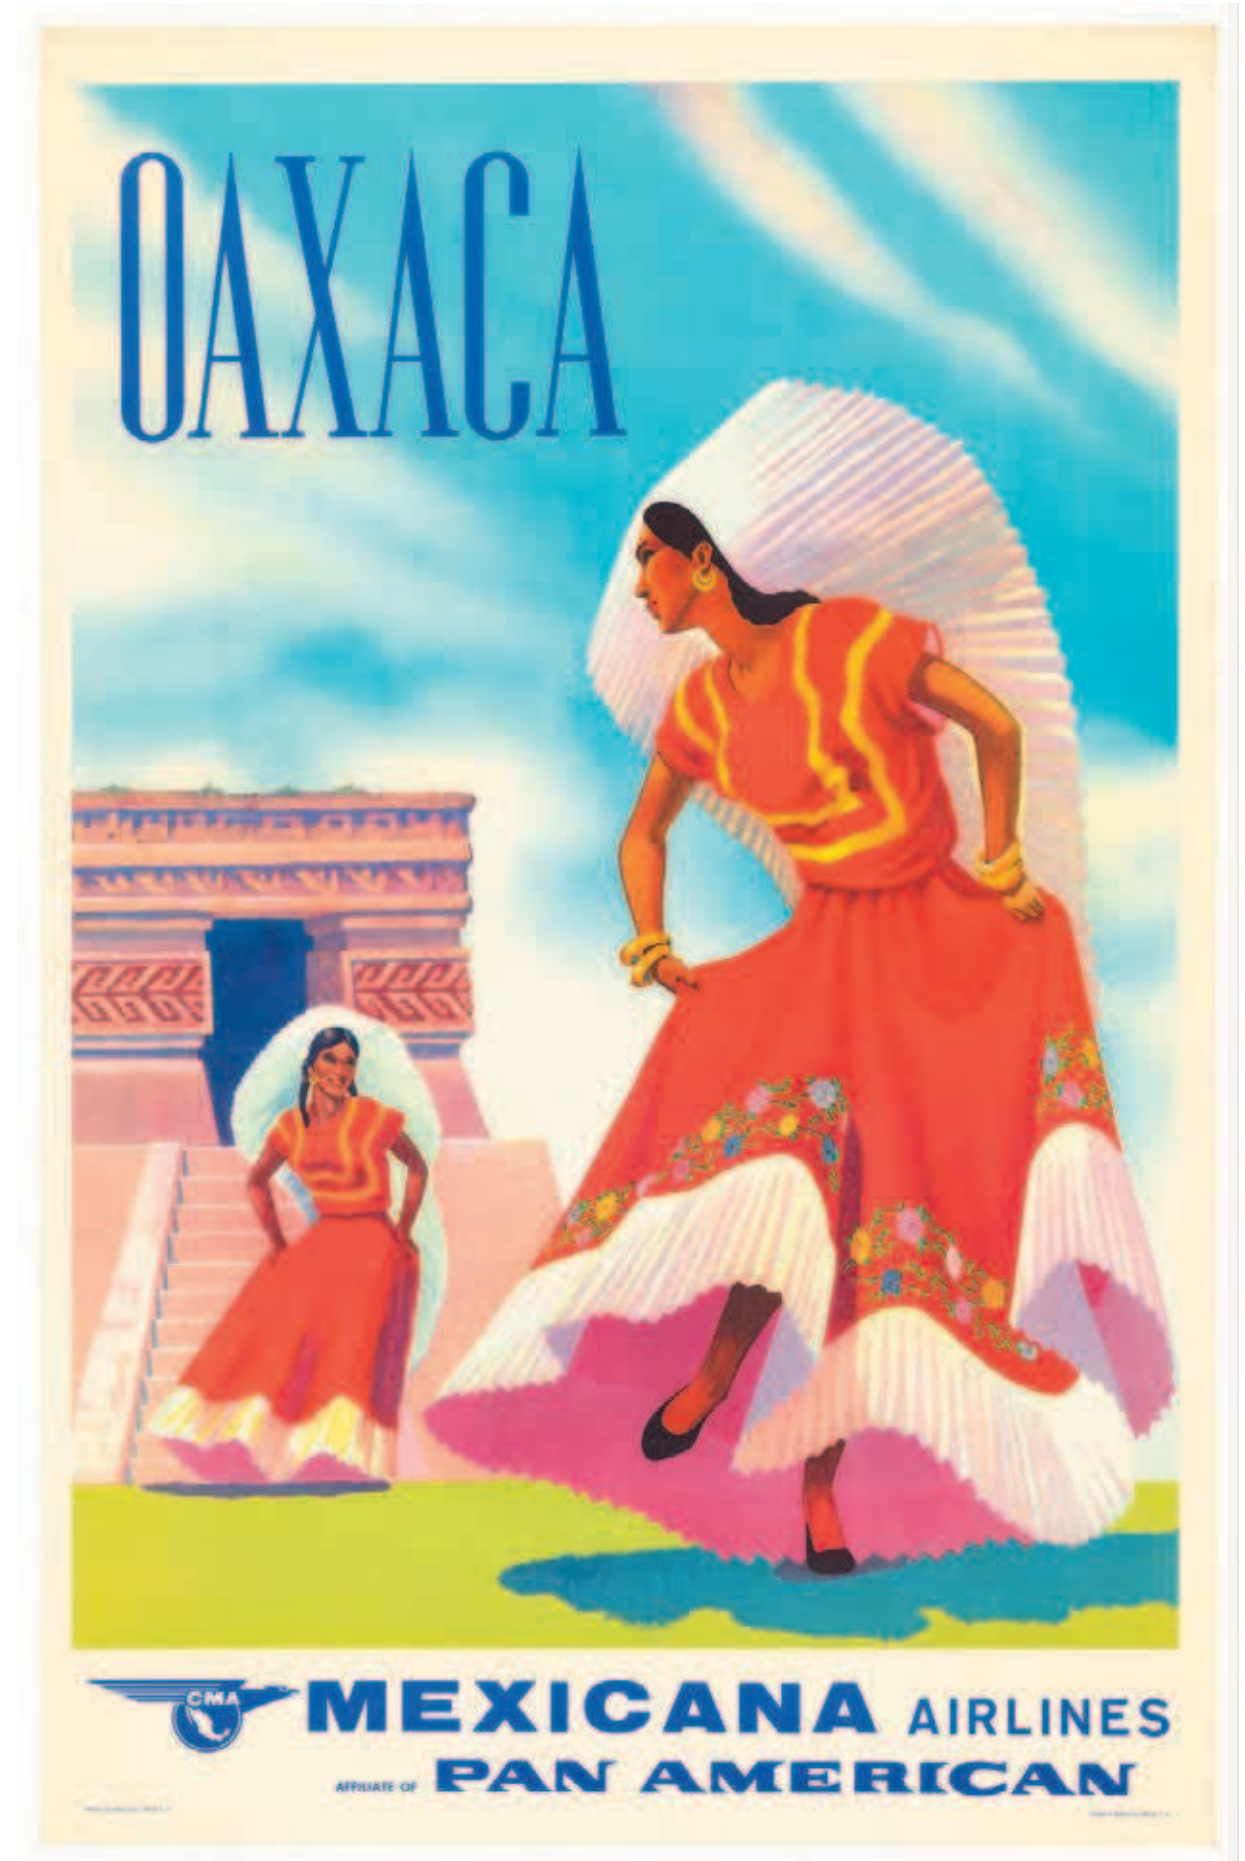

21 | MID-CENTURY POSTER PROMOTING TRAVEL TO OAXACA

Mexico / ca. 1960

DIMENSIONS
25.7" x 40.5"

COLOR
Colored

CONDITION
VG+

STOCK NO.
73351

AUTHOR
Mexicana
Airlines

DESCRIPTION

Beautiful original mid-century vintage poster promoting air travel to Oaxaca, produced by Offset S.A. for Mexicana Airlines.

The image features two Oaxacan women dancing in local dress, with a Zapotec temple in the background.

CONDITION DESCRIPTION

Archivally backed on modern poster linen. A fresh, vibrant example.