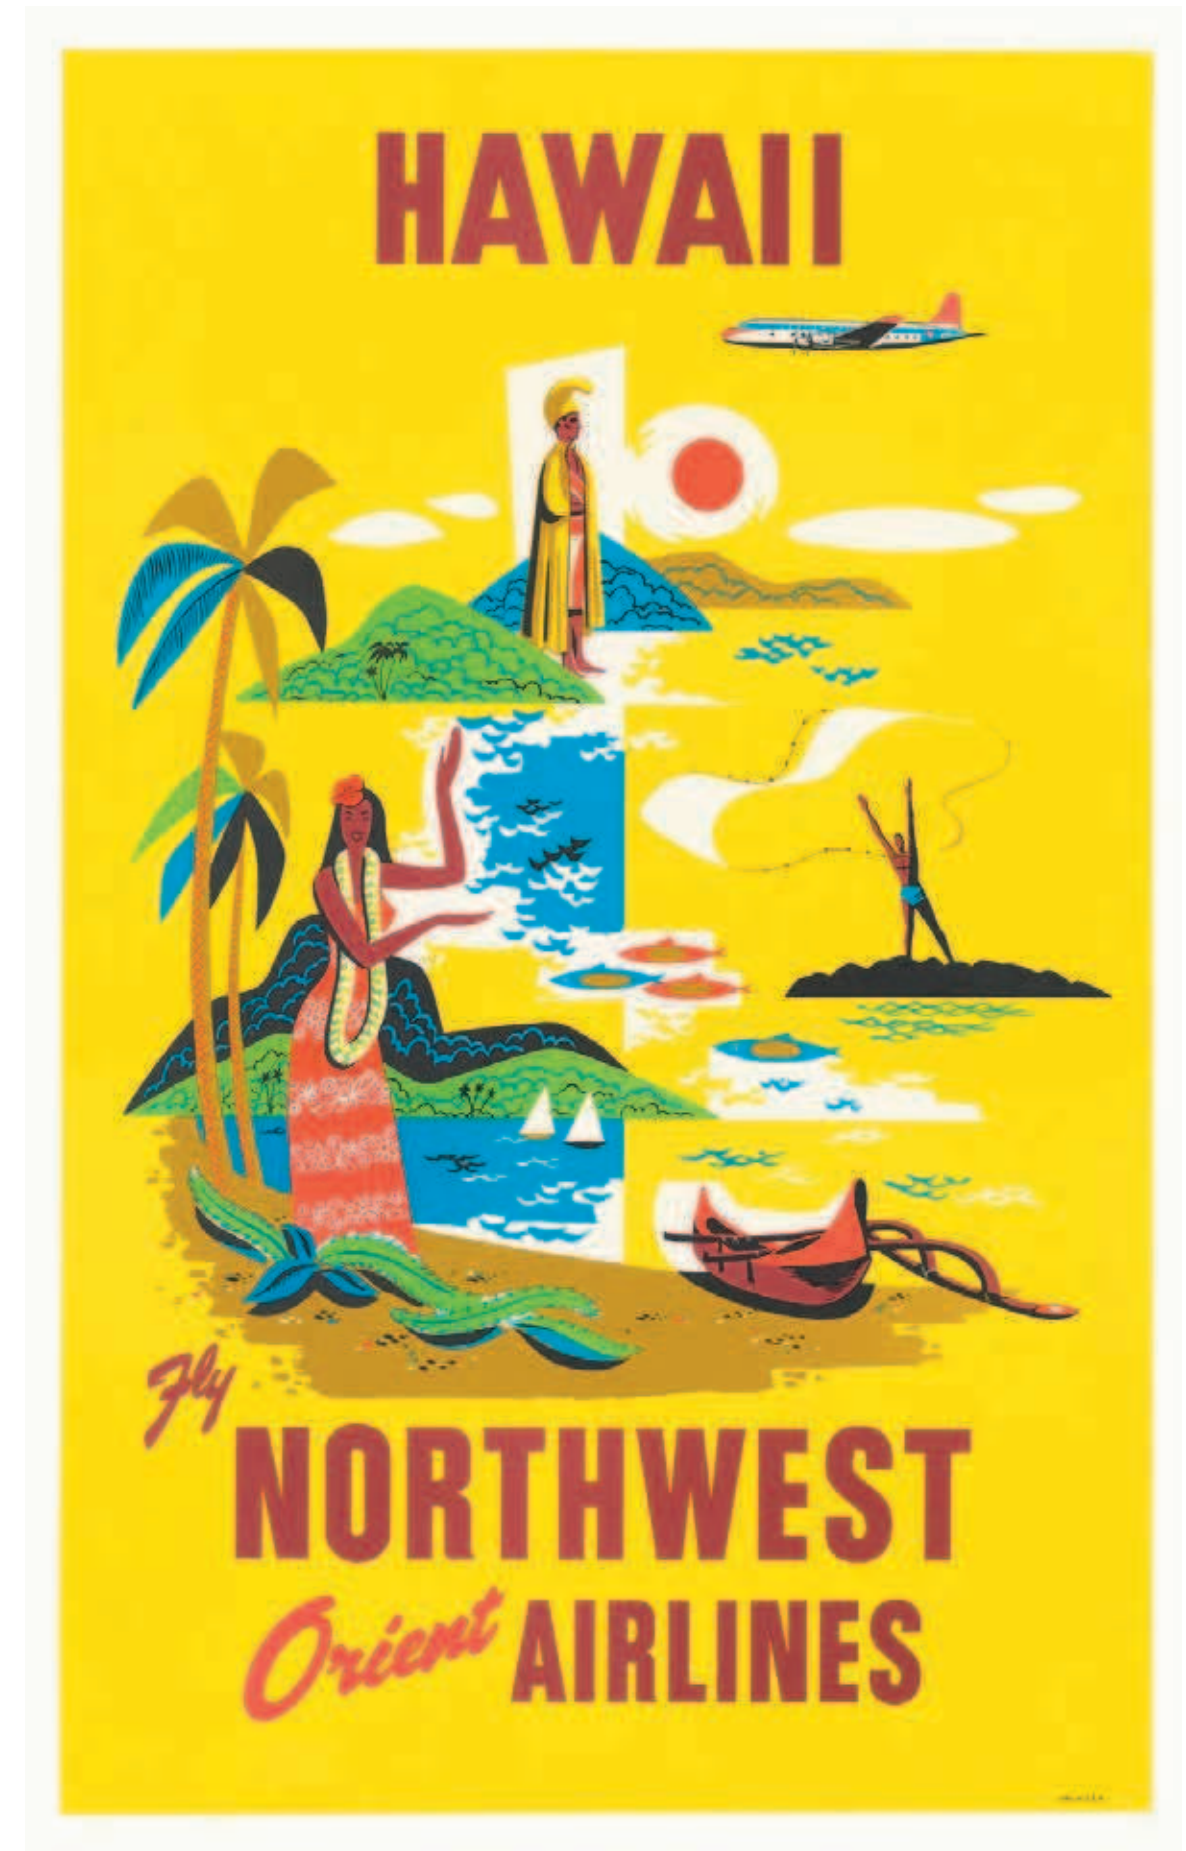

4

COLORFUL VINTAGE HAWAI'I TRAVEL POSTER

U.S. / ca. 1956

DIMENSIONS
25" x 40"

COLOR
Colored

CONDITION
VG+

STOCK NO.
74464

AUTHOR
Northwest
Orient
Airlines

DESCRIPTION

Wonderful original vintage travel poster promoting travel to Hawaii on Northwest Orient Airlines, dated to the late 1950s or early 1960s.

The poster features a Hawaiian woman dancing with a Lei garland around her neck. A Hawaiian king, possibly Kamehameha I, is shown in the background. Another Hawaiian is shown net-fishing. A Douglas C-54 Skymaster flies overhead. Northwest Orient retired that aircraft in 1961. The fact that the poster shows that aircraft and not one of Northwest Orient's jetliners, helps establish the dating for the poster.

CONDITION DESCRIPTION

Archivally mounted on modern poster linen.