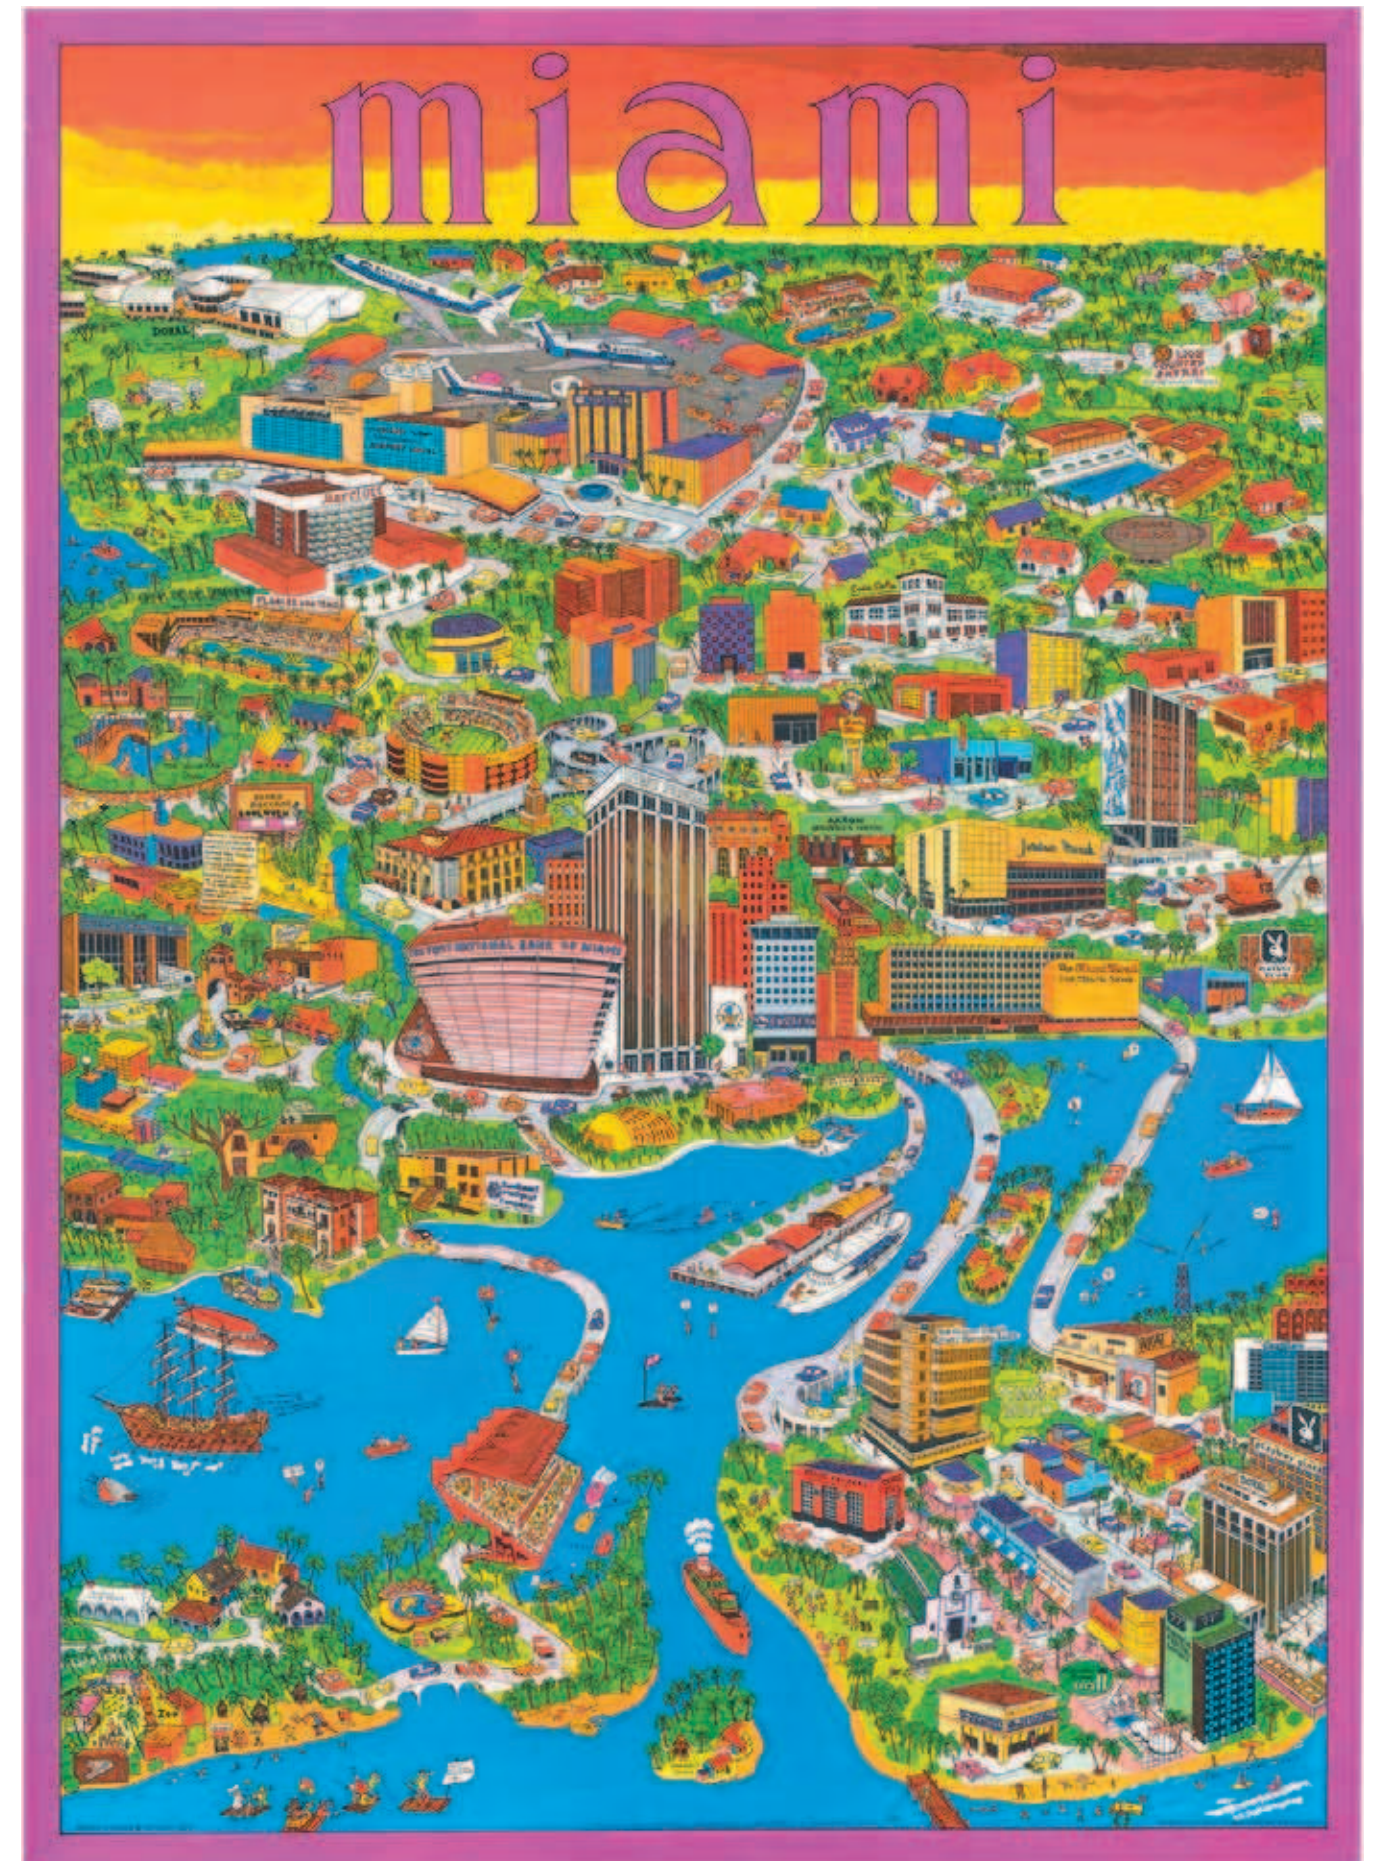

Vancouver / 1972

DIMENSIONS
28.5" x 39.5"

COLOR
Colored

CONDITION
VG+

STOCK NO.
73327dt

AUTHOR
Trans Continental
Cartographers

DESCRIPTION

Classic vintage 1970s poster bird's-eye view of Miami, by Trans Continental Cartographers.

In the foreground, the map depicts South Beach, Fisher Island, and Key Biscayne. Looking west, the map shows Coral Gables and downtown Miami, with the airport and Doral beyond.

The map focuses on local businesses that paid to be advertised on the map. Hints at the louche nightlife that would come to characterize Miami in the late 1970s and '80s are just beginning to take shape. The Playboy Club and Playboy Plaza are noted.

Trans Continental Cartographers produced a series of these pictorial poster view maps in the early 1970s.