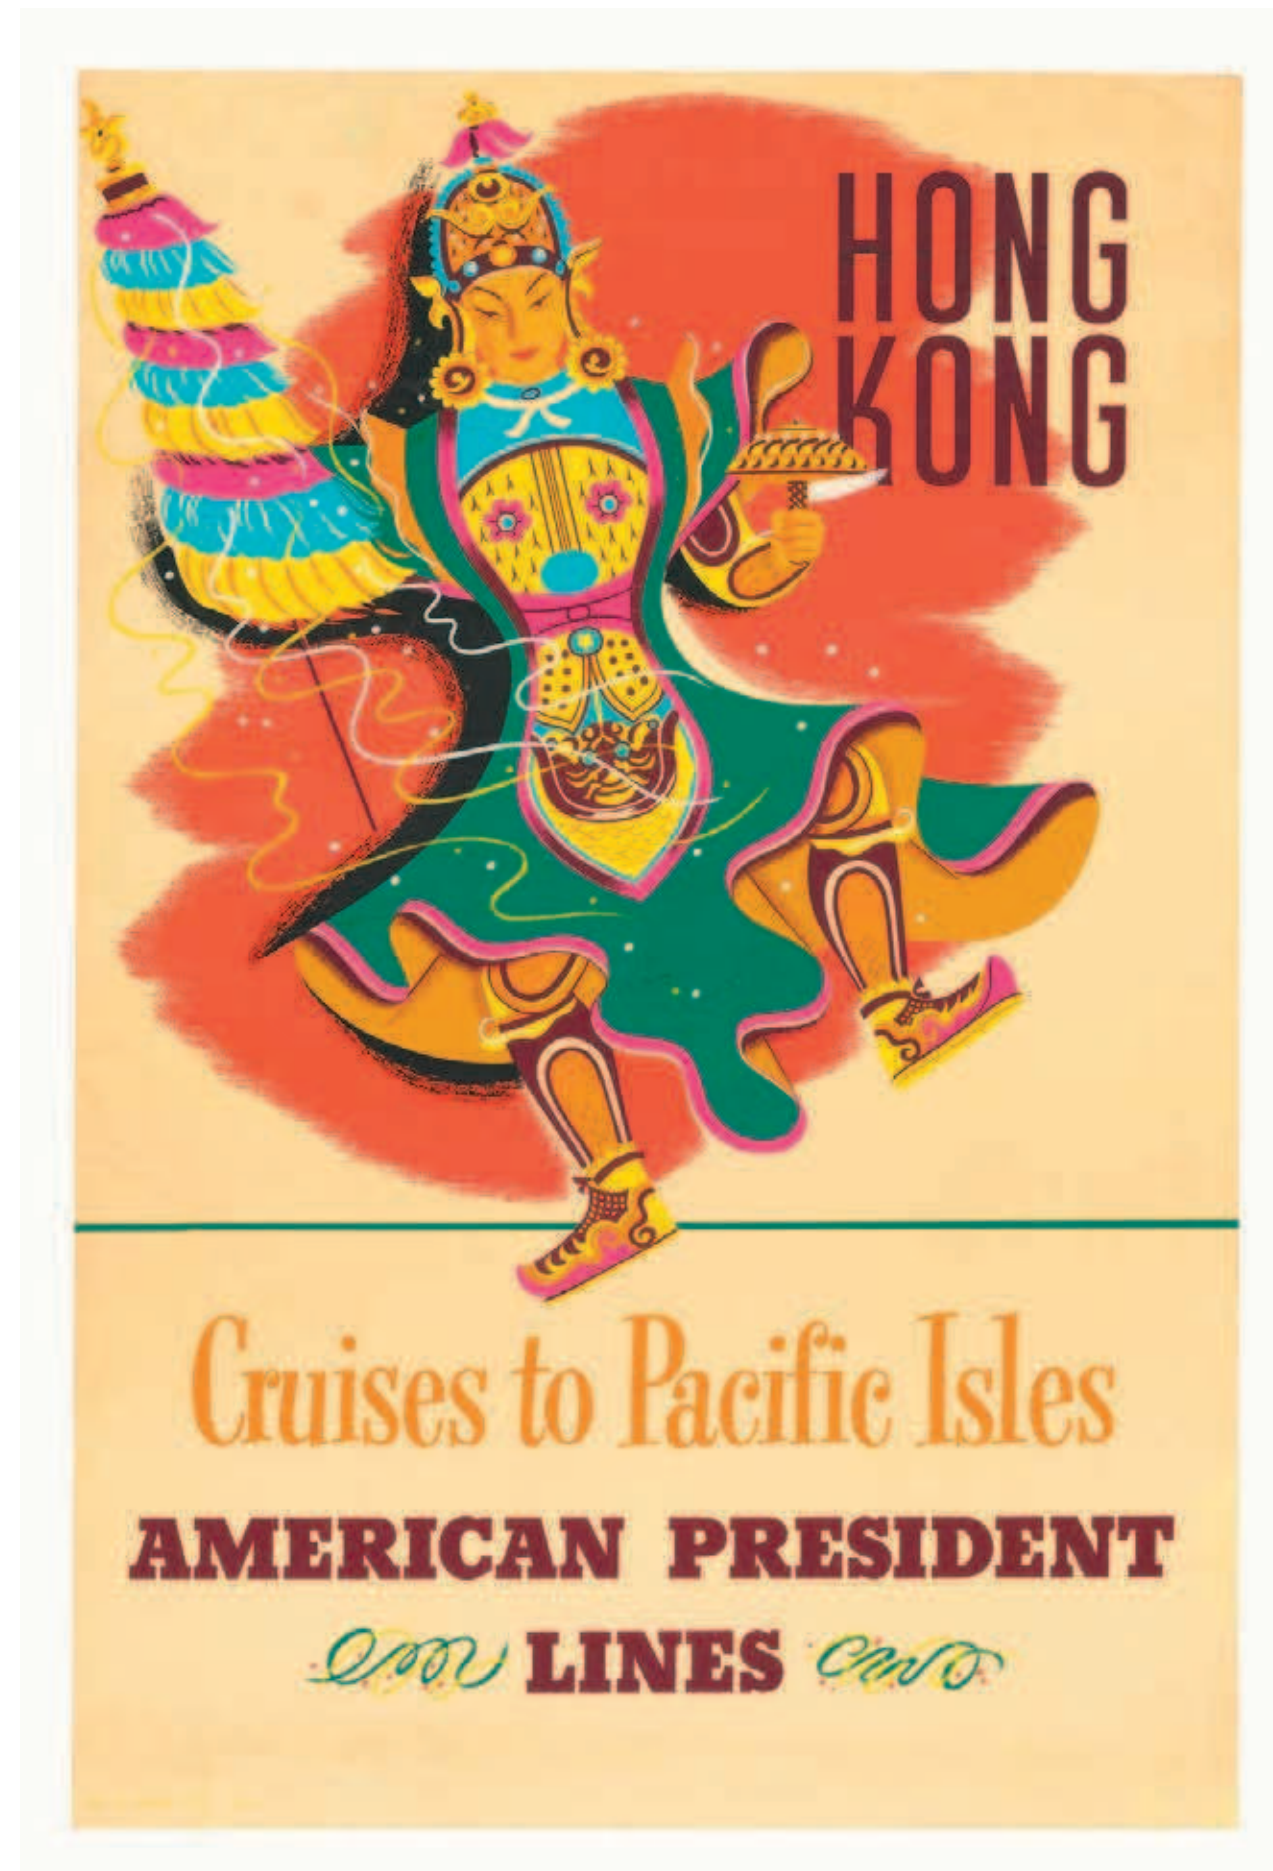

6 | CRUISE SHIP POSTER FEATURING HONG KONG DANCER

n.p. / ca. 1953

DIMENSIONS
26" x 40"

COLOR
Colored

CONDITION
VG+

STOCK NO.
74584

AUTHOR
American
President Lines

DESCRIPTION

Original vintage travel poster promoting travel to Hong Kong on American President Lines.

The image features a local woman dancing in full costume.

The poster was made in about 1953 when APL was promoting travel to Asia.

CONDITION DESCRIPTION

Archivaly mounted on modern poster linen. Some areas of loss at the edges reinstated in matching paper and retouched. Repaired tear into the "Cruises". A few other repaired creases or tears in the image.