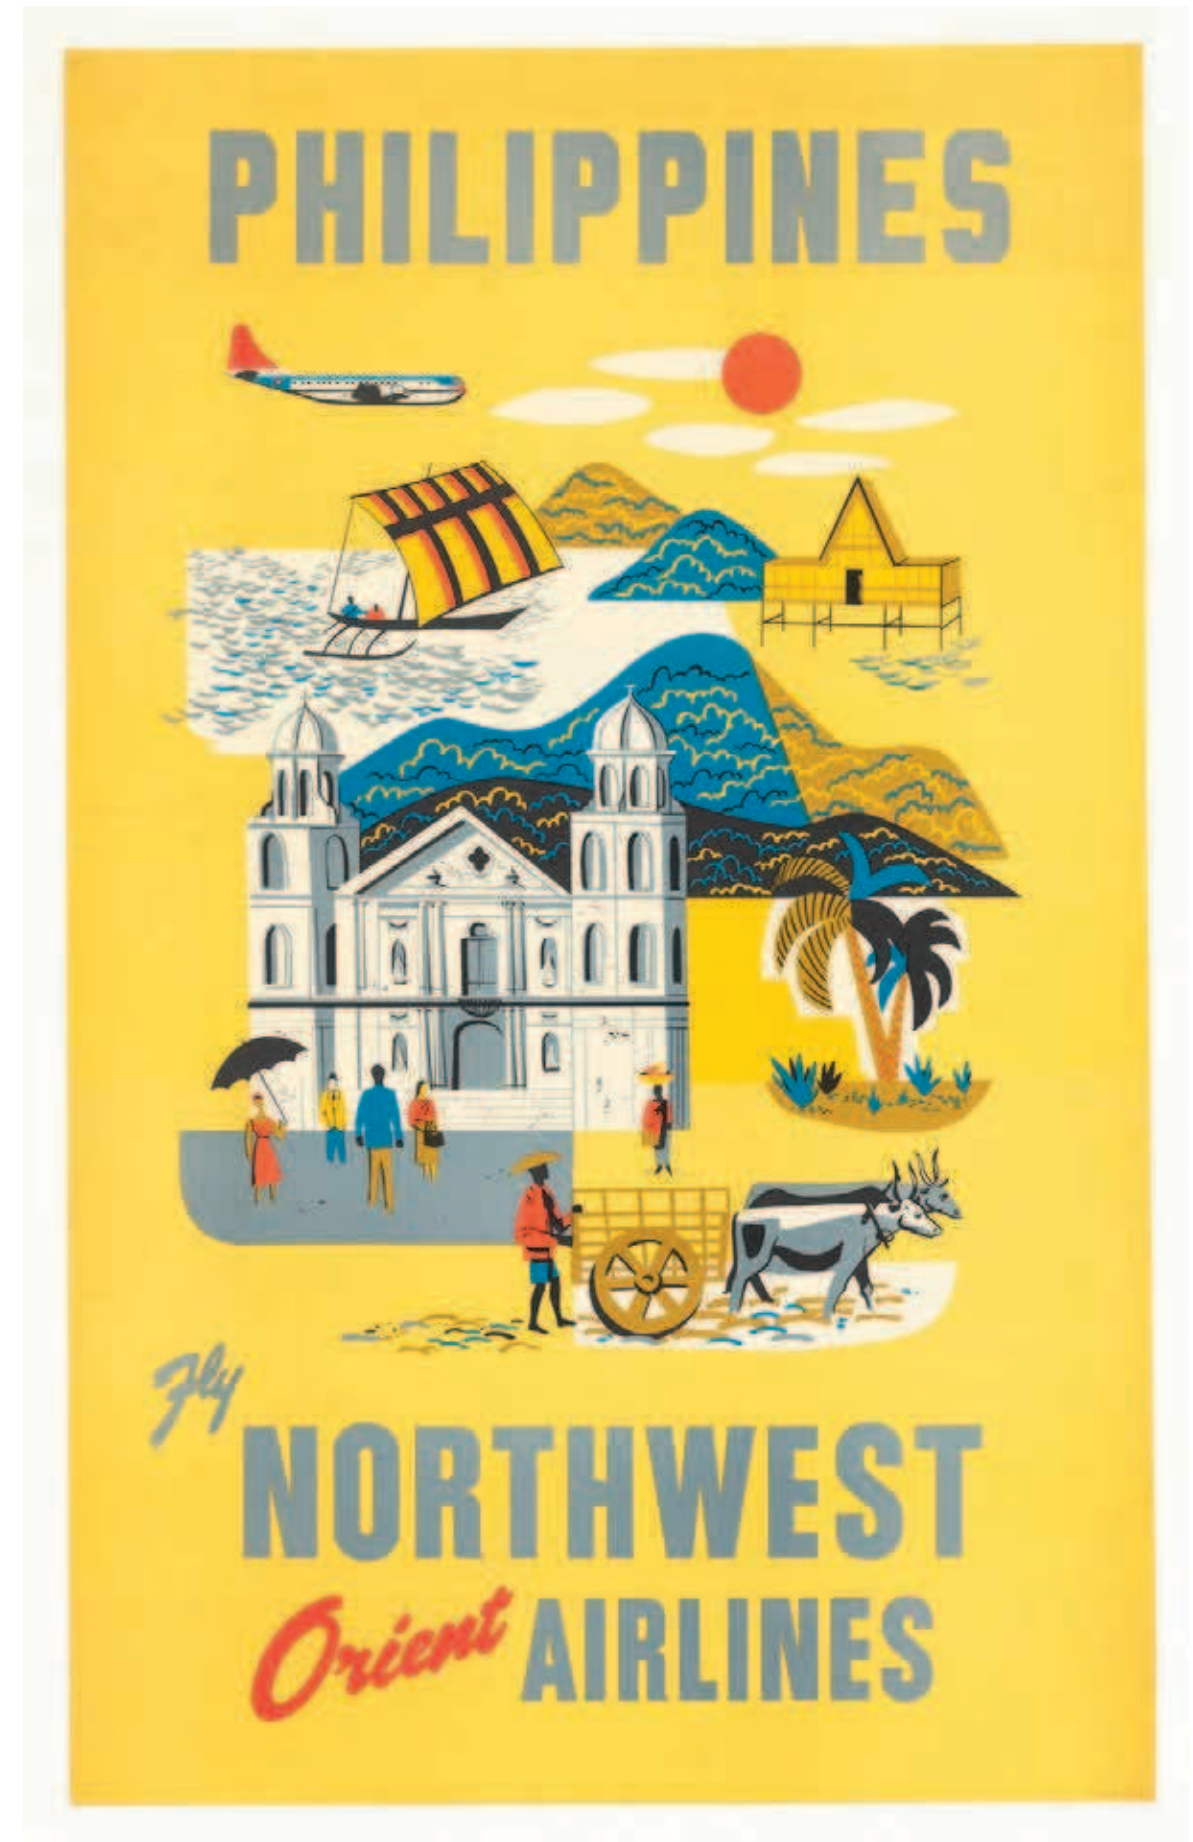

3

BOEING STRATOCRUISER OVER THE PHILIPPINES

U.S. / ca. 1955

DIMENSIONS
24.75" x 40"

COLOR
Colored

CONDITION
VG+

STOCK NO.
74374

AUTHOR
Northwest
Orient
Airlines

DESCRIPTION

Wonderful original vintage travel poster promoting flights to the Philippines on Northwest Orient Airlines (now part of Delta).

The poster shows a Boeing 377 Stratocruiser flying above Philippine islands with a colonial church and people milling about.

The Stratocruiser was retired by Northwest in 1960, which is in part how we estimate the date of the poster.

CONDITION DESCRIPTION

Archivally mounted on modern poster linen. Repairs to minor creases at the edges.