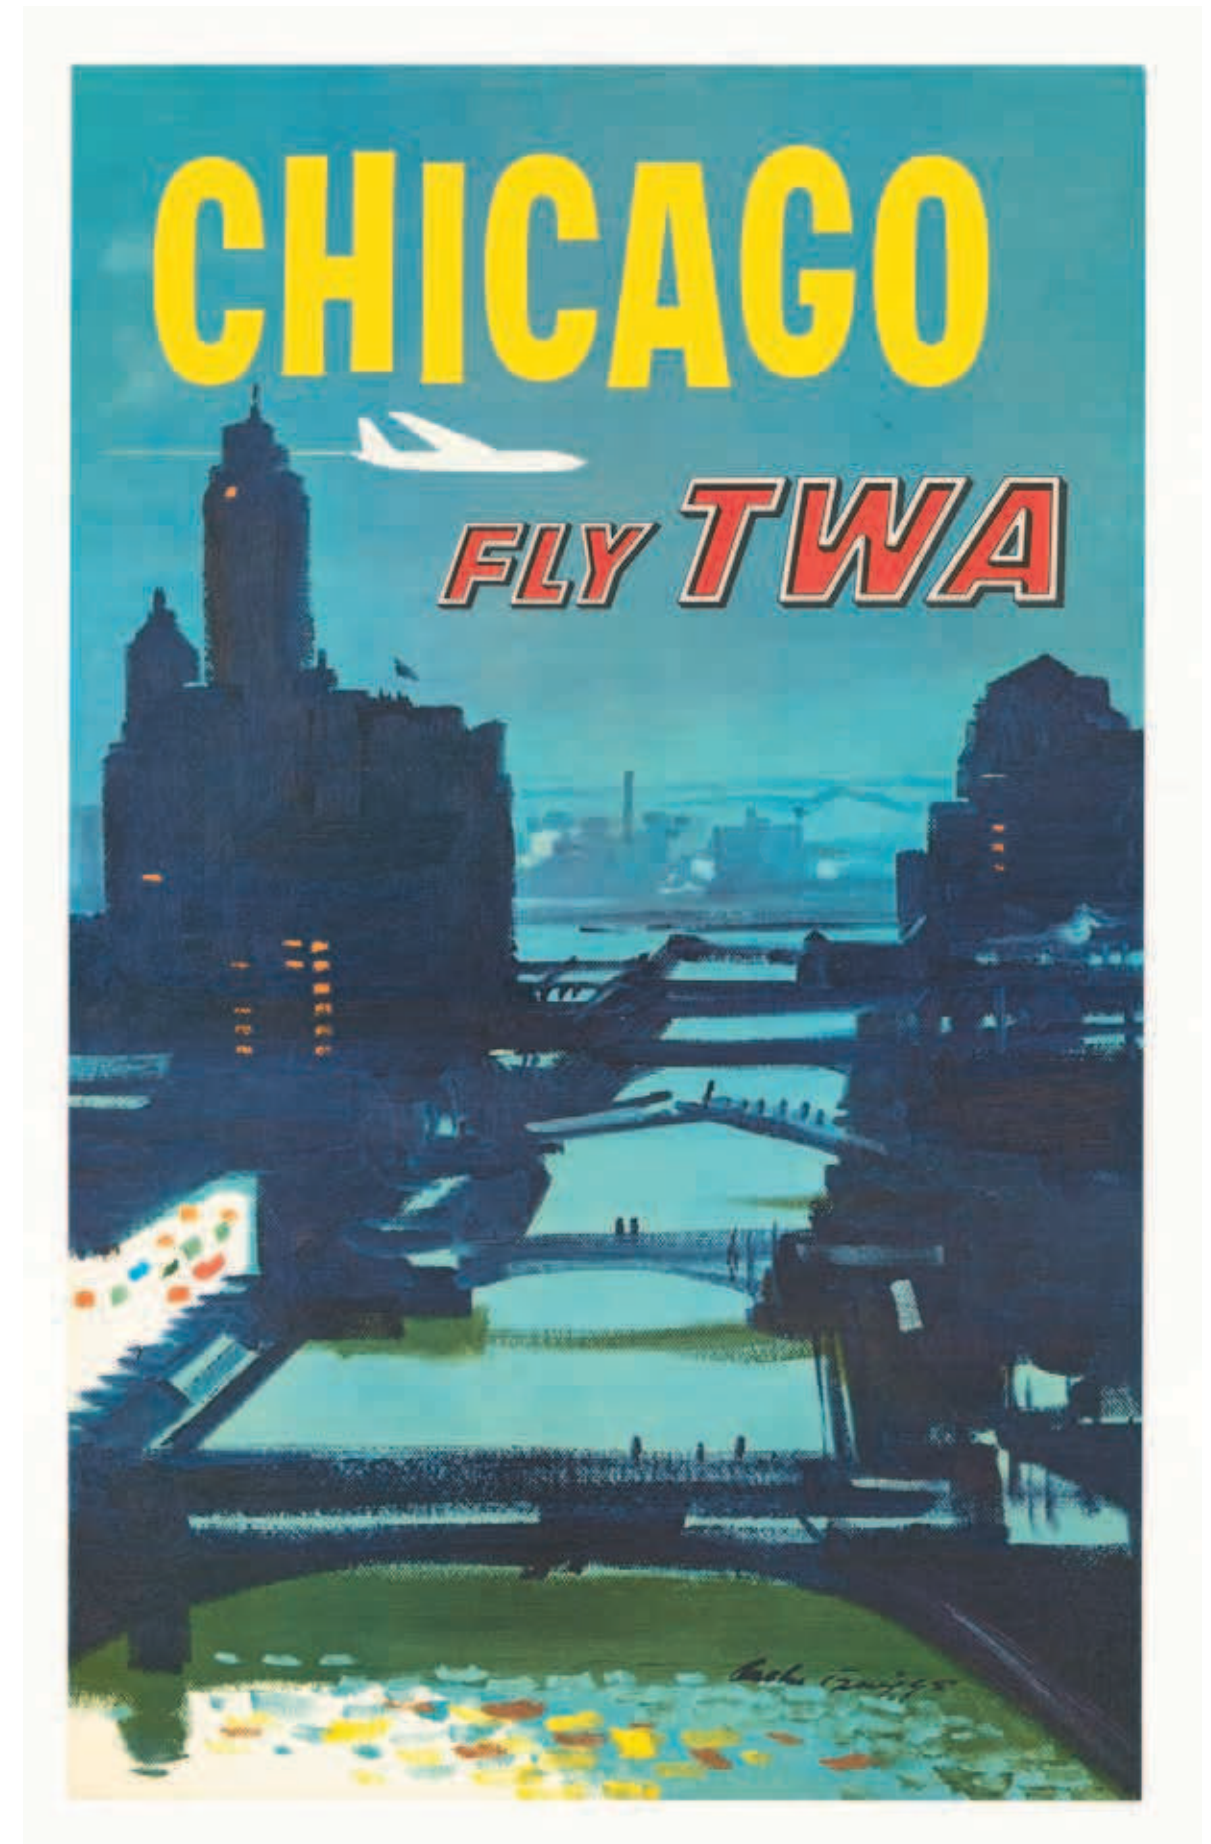

2

ARTISTIC POSTER FEATURING CHICAGO

n.p. / ca. 1960

DIMENSIONS
25" x 40.25"

COLOR
Colored

CONDITION
VG+

STOCK NO.
74152

AUTHOR
Austin Briggs /
TWA

DESCRIPTION

Original vintage poster illustrated by Austin Briggs for TWA promoting travel to Chicago.

The poster features a view of Chicago over the city's famous movable bridges. The poster was made sometime between the 1950s and 1960. It is one of the most desirable Chicago travel posters from this era.

CONDITION DESCRIPTION

Archivally mounted on modern poster linen.