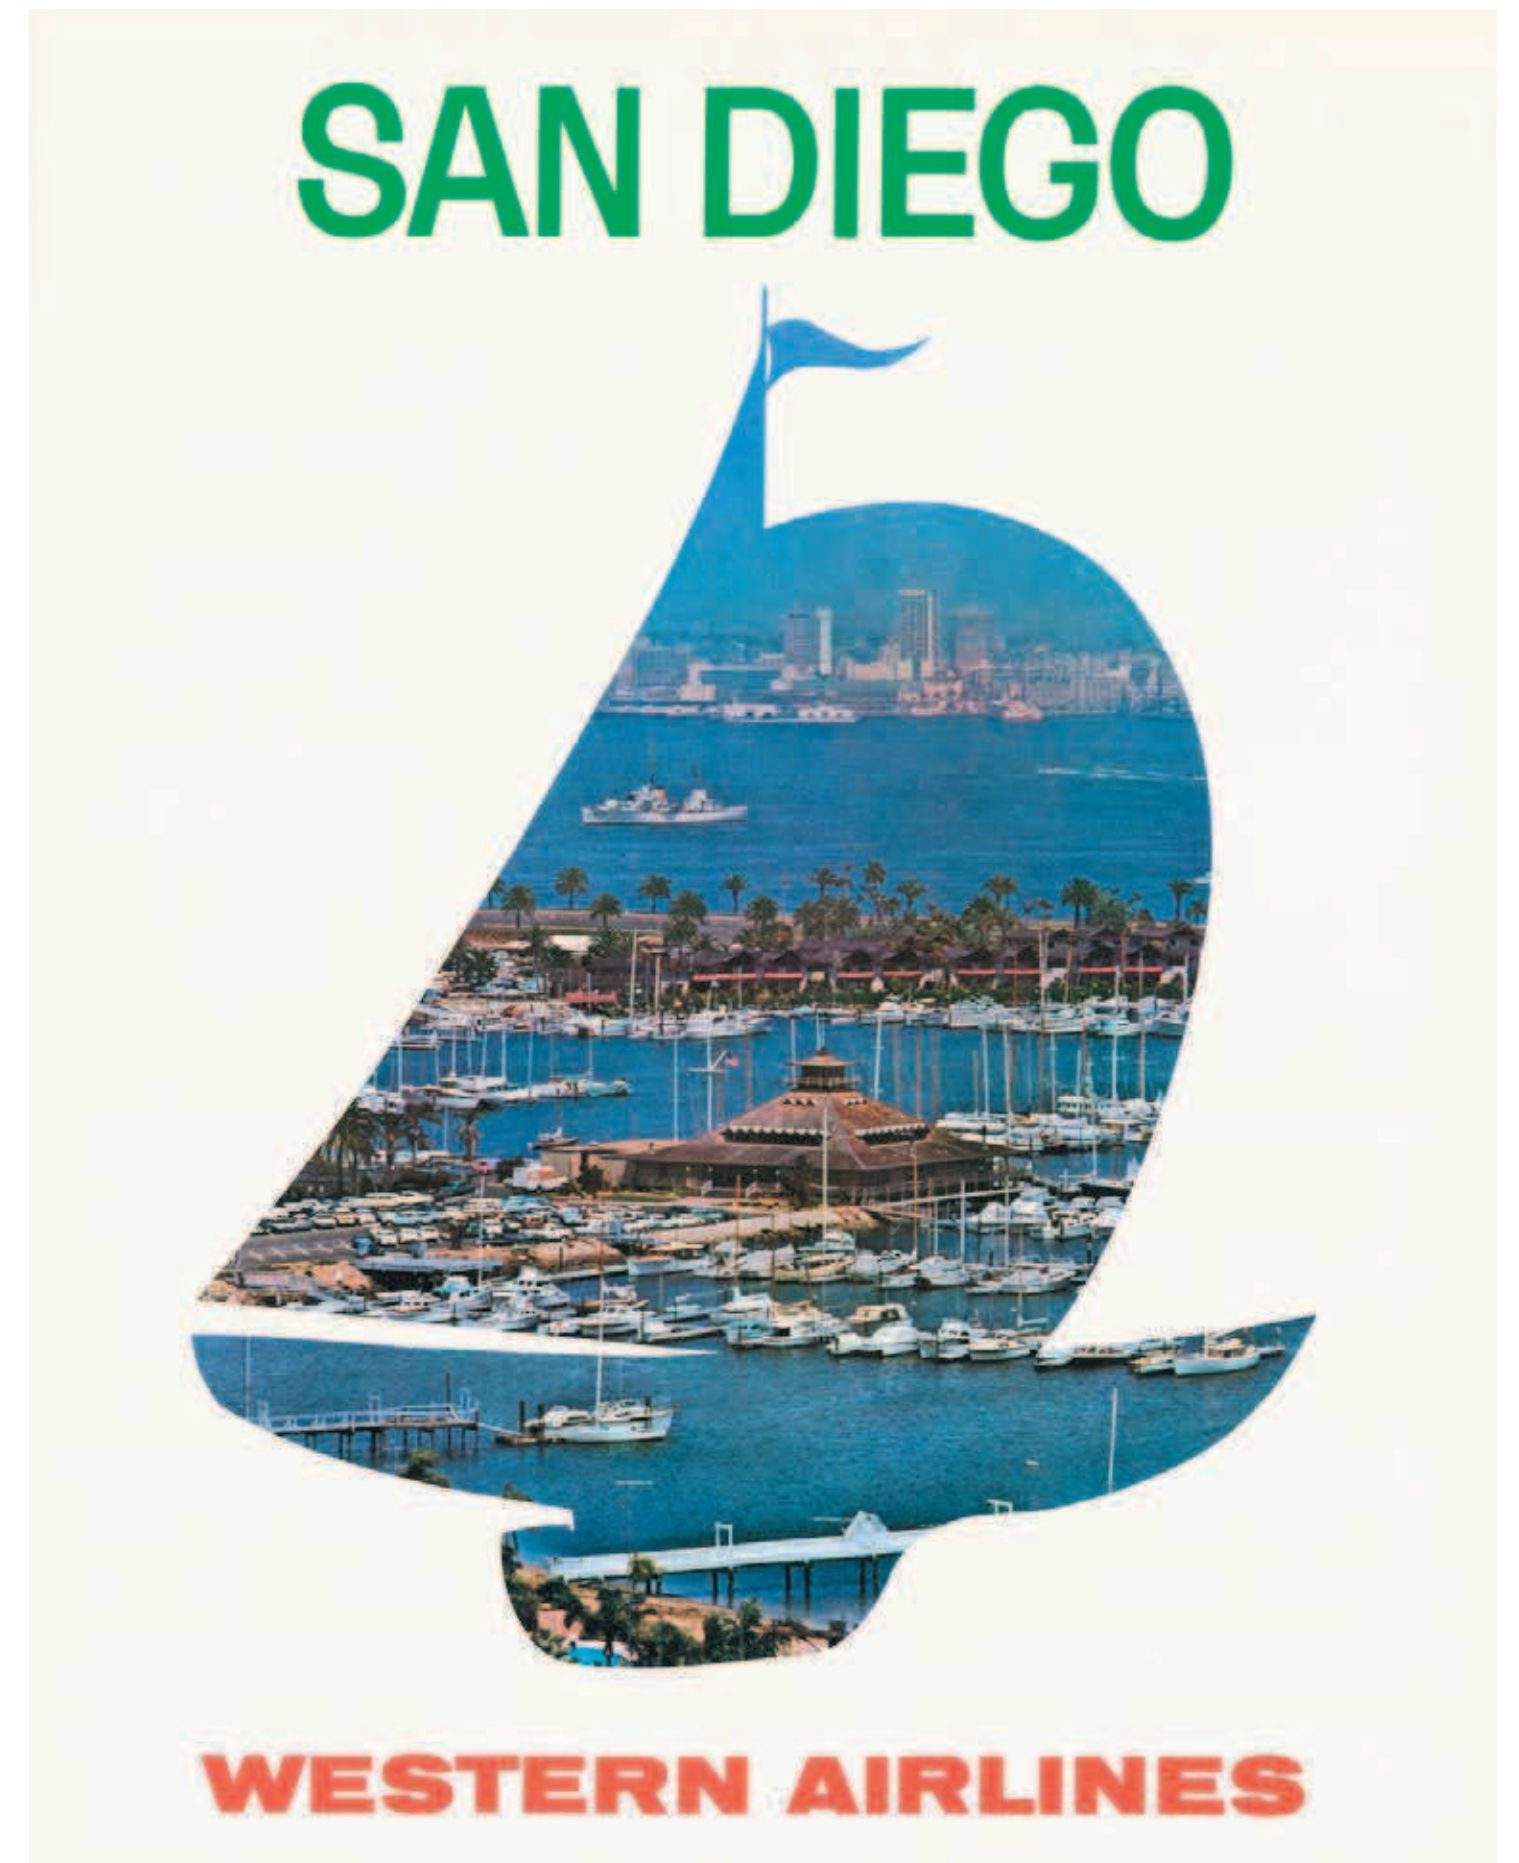

24 | RARE ADVERTISEMENT FOR SAN DIEGO TRAVEL

n.p. / ca. 1965

DIMENSIONS
22" x 28"

COLOR
Colored

CONDITION
VG+

STOCK NO.
68160

AUTHOR
Western Airlines

DESCRIPTION

Scarce Western Airlines travel poster for San Diego.

We estimated the date based upon the San Diego skyline and the cars in the parking lot of the marina.