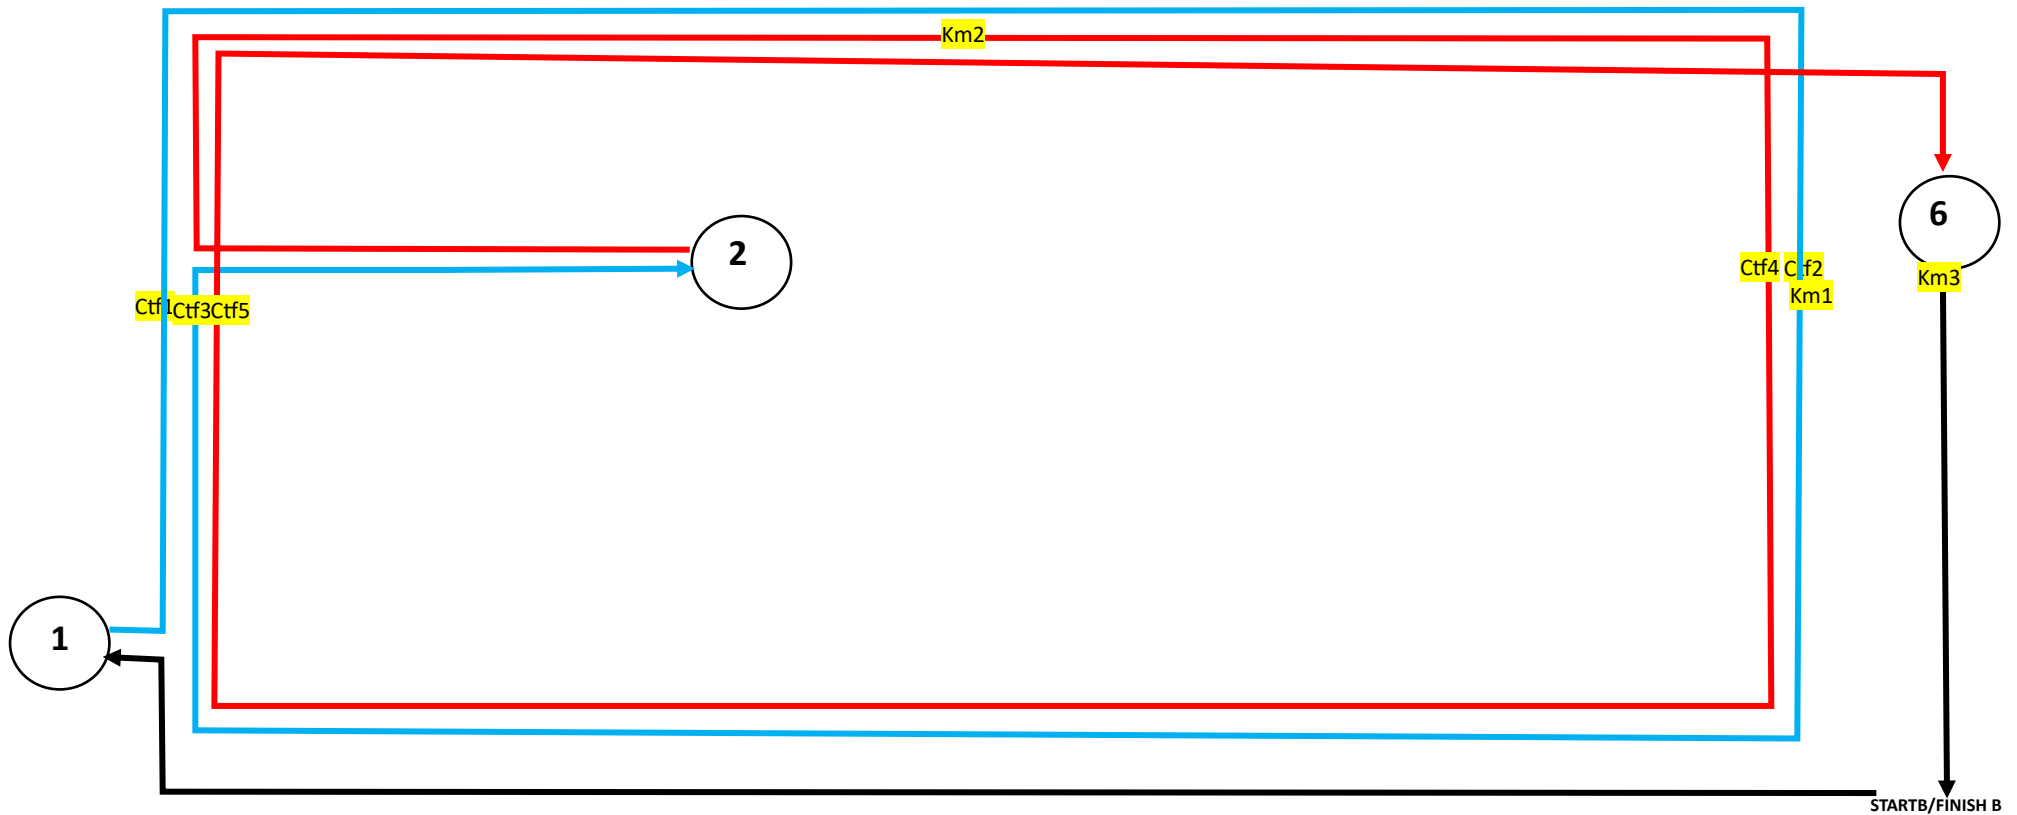

# CAI+CAN TAGADI

14-17/09/2023

FASE B CAN-L

KM ON WHITE PANEL

STARTB-OBST1-CTF1-CTF2/KM2-CTF3-OBST2-KM2-CTF4-CTF5 -OBST6/KM3 FINISH B 3200 mt