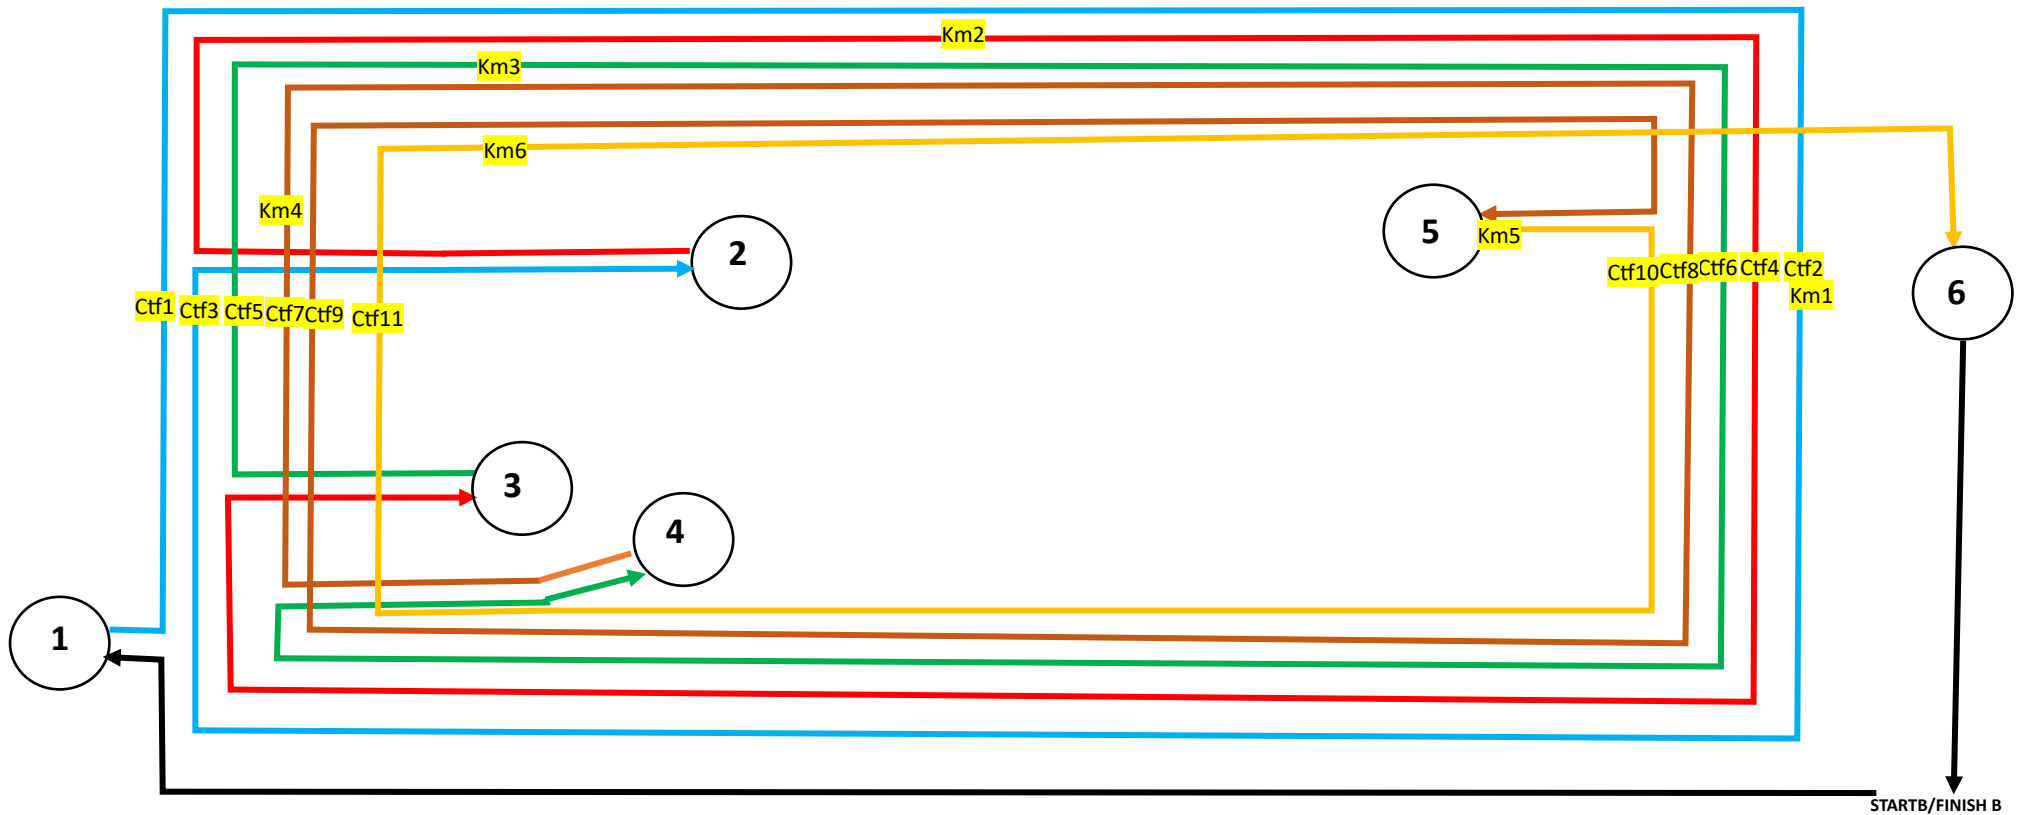

CAI+CAN TAGADI

14-17/09/2023

FASE B FEI 3\* H1

KM ON WHITE PANEL

STARTB-OBST1-CTF1-CTF2/KM1-CTF3-OBST2-KM2-CTF4-OBST3-CTF5-KM3-CTF6-OBST4-CTF7-KM4-CTF8-CTF9-CTF10-OBST5/KM5-CTF11-KM6-OBST6-FINISH B 6600 mt