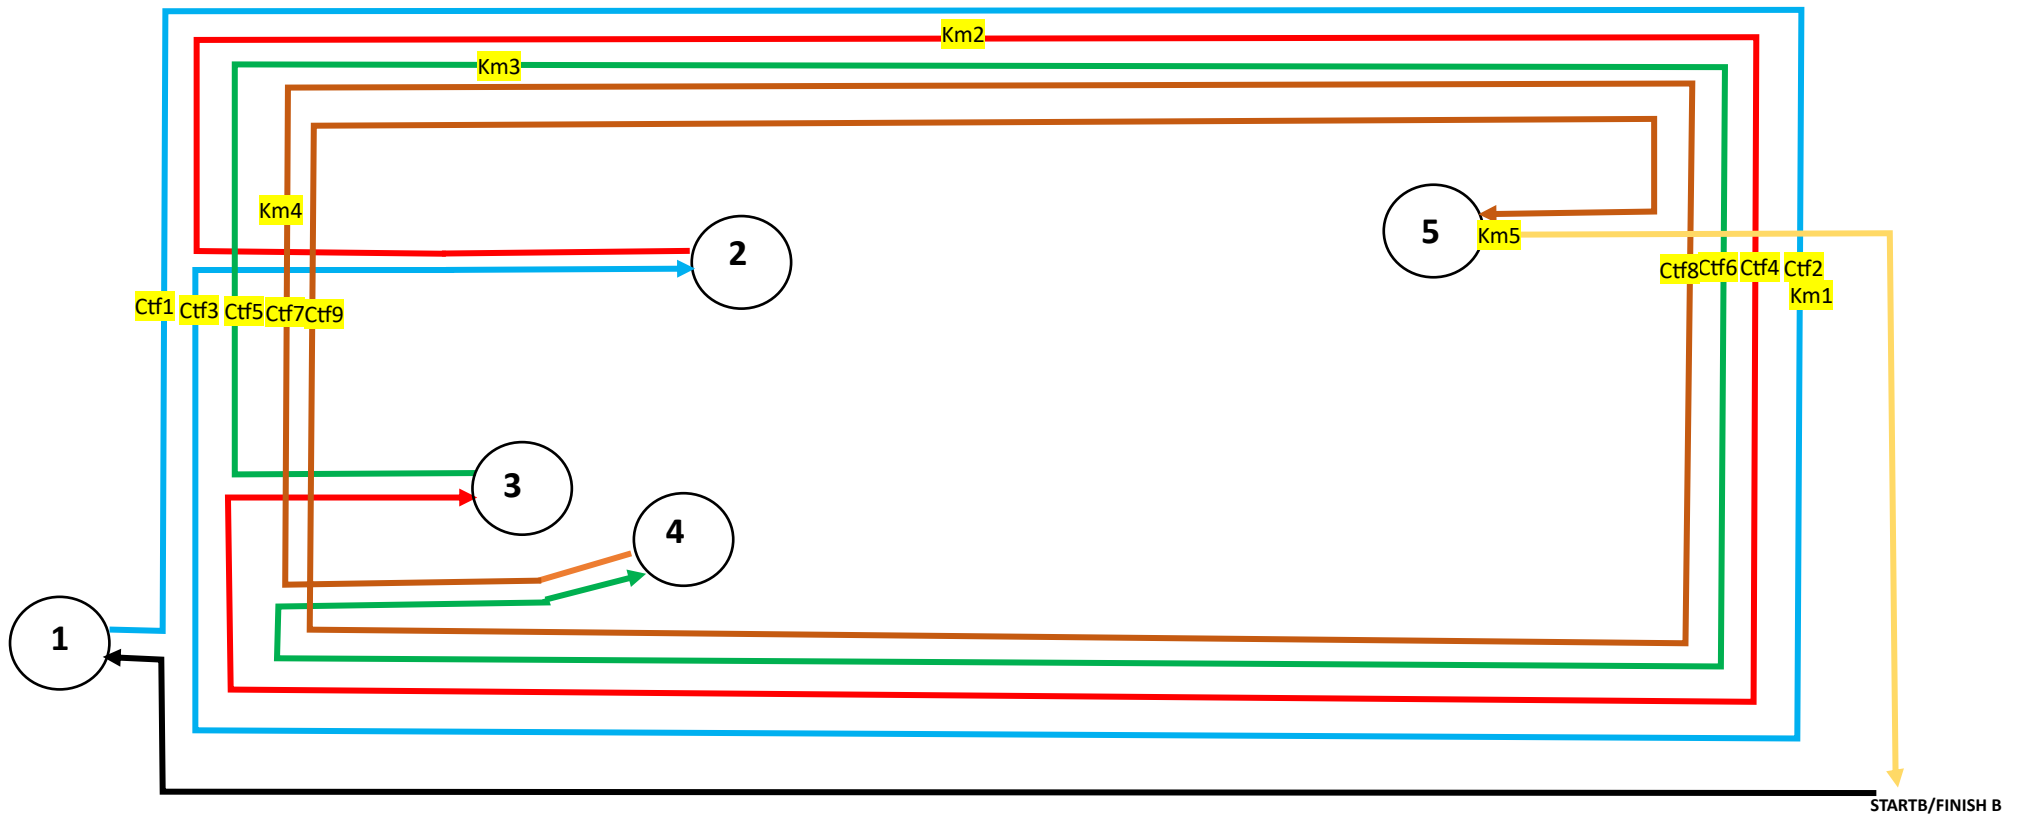

# CAI+CAN TAGADI

14-17/09/2023

**FASE B FEI 2\* H1-P2-CAN-M**

**KM ON WHITE PANEL**

STARTB-OBST1-CTF1-CTF2/KM1-CTF3-OBST2-KM2-CTF4-OBST3-CTF5-KM3-CTF6-OBST4-CTF7-KM4-CTF8-CTF9-Ctf10-OBST5/KM5 FINISH B 5350 mt