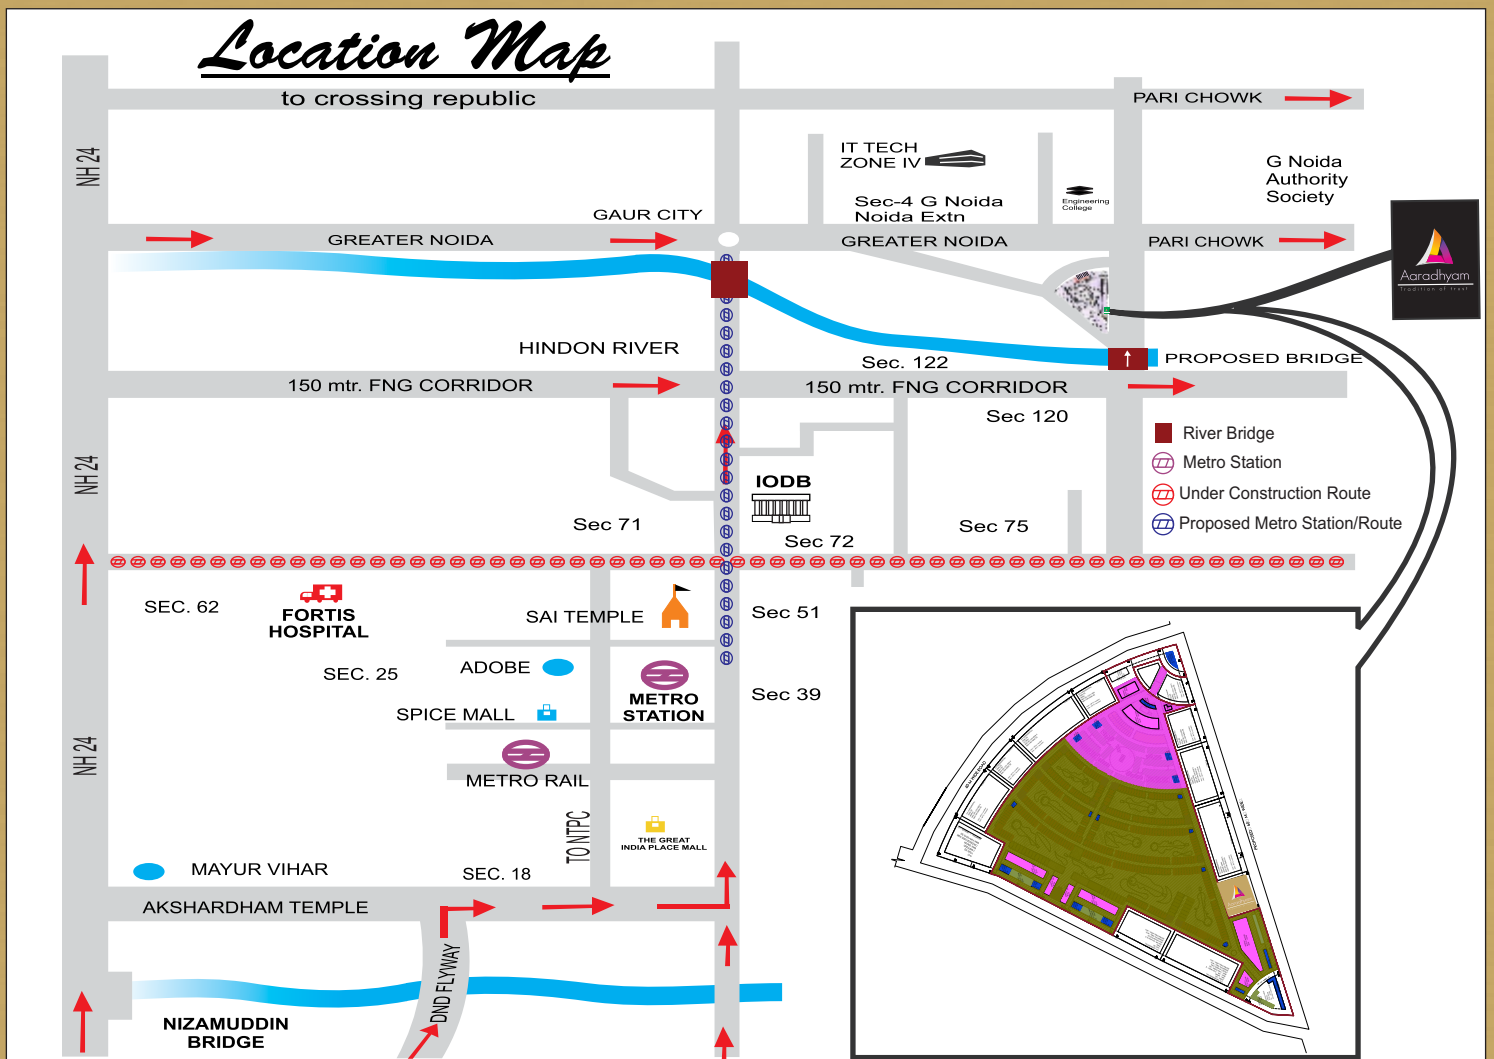

Community Hall

Meditation Area

Party Lawn

3 Tier Security

Swimming Pool With Kids Pool

Jogging Track

Pool Deck

Steam & Sauna

Half Basketball Court

Badminton Court

Indoor/outdoor Games

Kid's Play Area

Aaradhyam
Tradition of trust Group