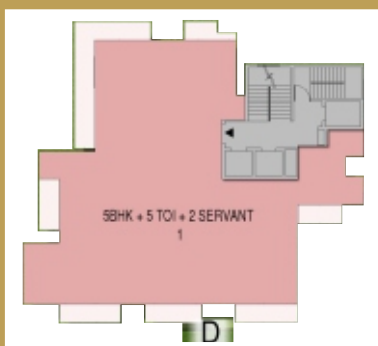

- 3BHK+4TOI+SERVANT- 1691 SQ.FT.**
- 4BHK+5TOI+SERVANT- 2687 SQ. FT.**

TOWER B & C

- 3BHK+3TOI- 1407 SQ.FT.**
- 3BHK+2TOI- 1192 SQ.FT.**

TOWER D

- 5BHK+6TOI+2SERVANT- 5450 SQ.FT.**

LEGENDS

- 1. CLUB HOUSE WITH WORLD CLASS GYM**
- 2. PARTY LAWN**
- 3. SWIMMING POOL WITH KID'S POOL**
- 4. POOL DECK**
- 5. KID'S PLAY AREA**
- 6. HALF BASKETBALL COURT**
- 7. BADMINTON COURT**
- 8. JOGGING TRACK**
- 9. SIT-OUT AREA**

Tower B & C

Saleable Area = 1192 Sq. Ft.

**3 Bedroom + Living Room & Dining
+ Kitchen + 2 Toilet + 4 Balcony**

Tower B & C

Saleable Area = 1407 Sq. Ft.

**3 Bedroom + Living Room & Dining
+ Kitchen + 3 Toilet + 5 Balcony**

Tower A

Saleable Area = 1691 Sq. Ft.

**3 Bedroom + Living Room & Dining + Kitchen
+ 4 Toilet + 5 Balcony + Servant Room**

Tower A

Saleable Area = 2687 Sq. Ft.

**4 Bedroom + Living & Dining Room + Family Lounge
+ Kitchen + 5 Toilet + 4 Balcony + Servant Room**

Tower D

Saleable Area = 5450 Sq. Ft.

**5 Bedroom + Living & Dining Room + Family Lounge
+ Kitchen + 2 Servant + 6 Toilet + 7 Balcony**

FEATURES

Automotion Project

Solar Energy system
For Common Area

Club with World Class Gym