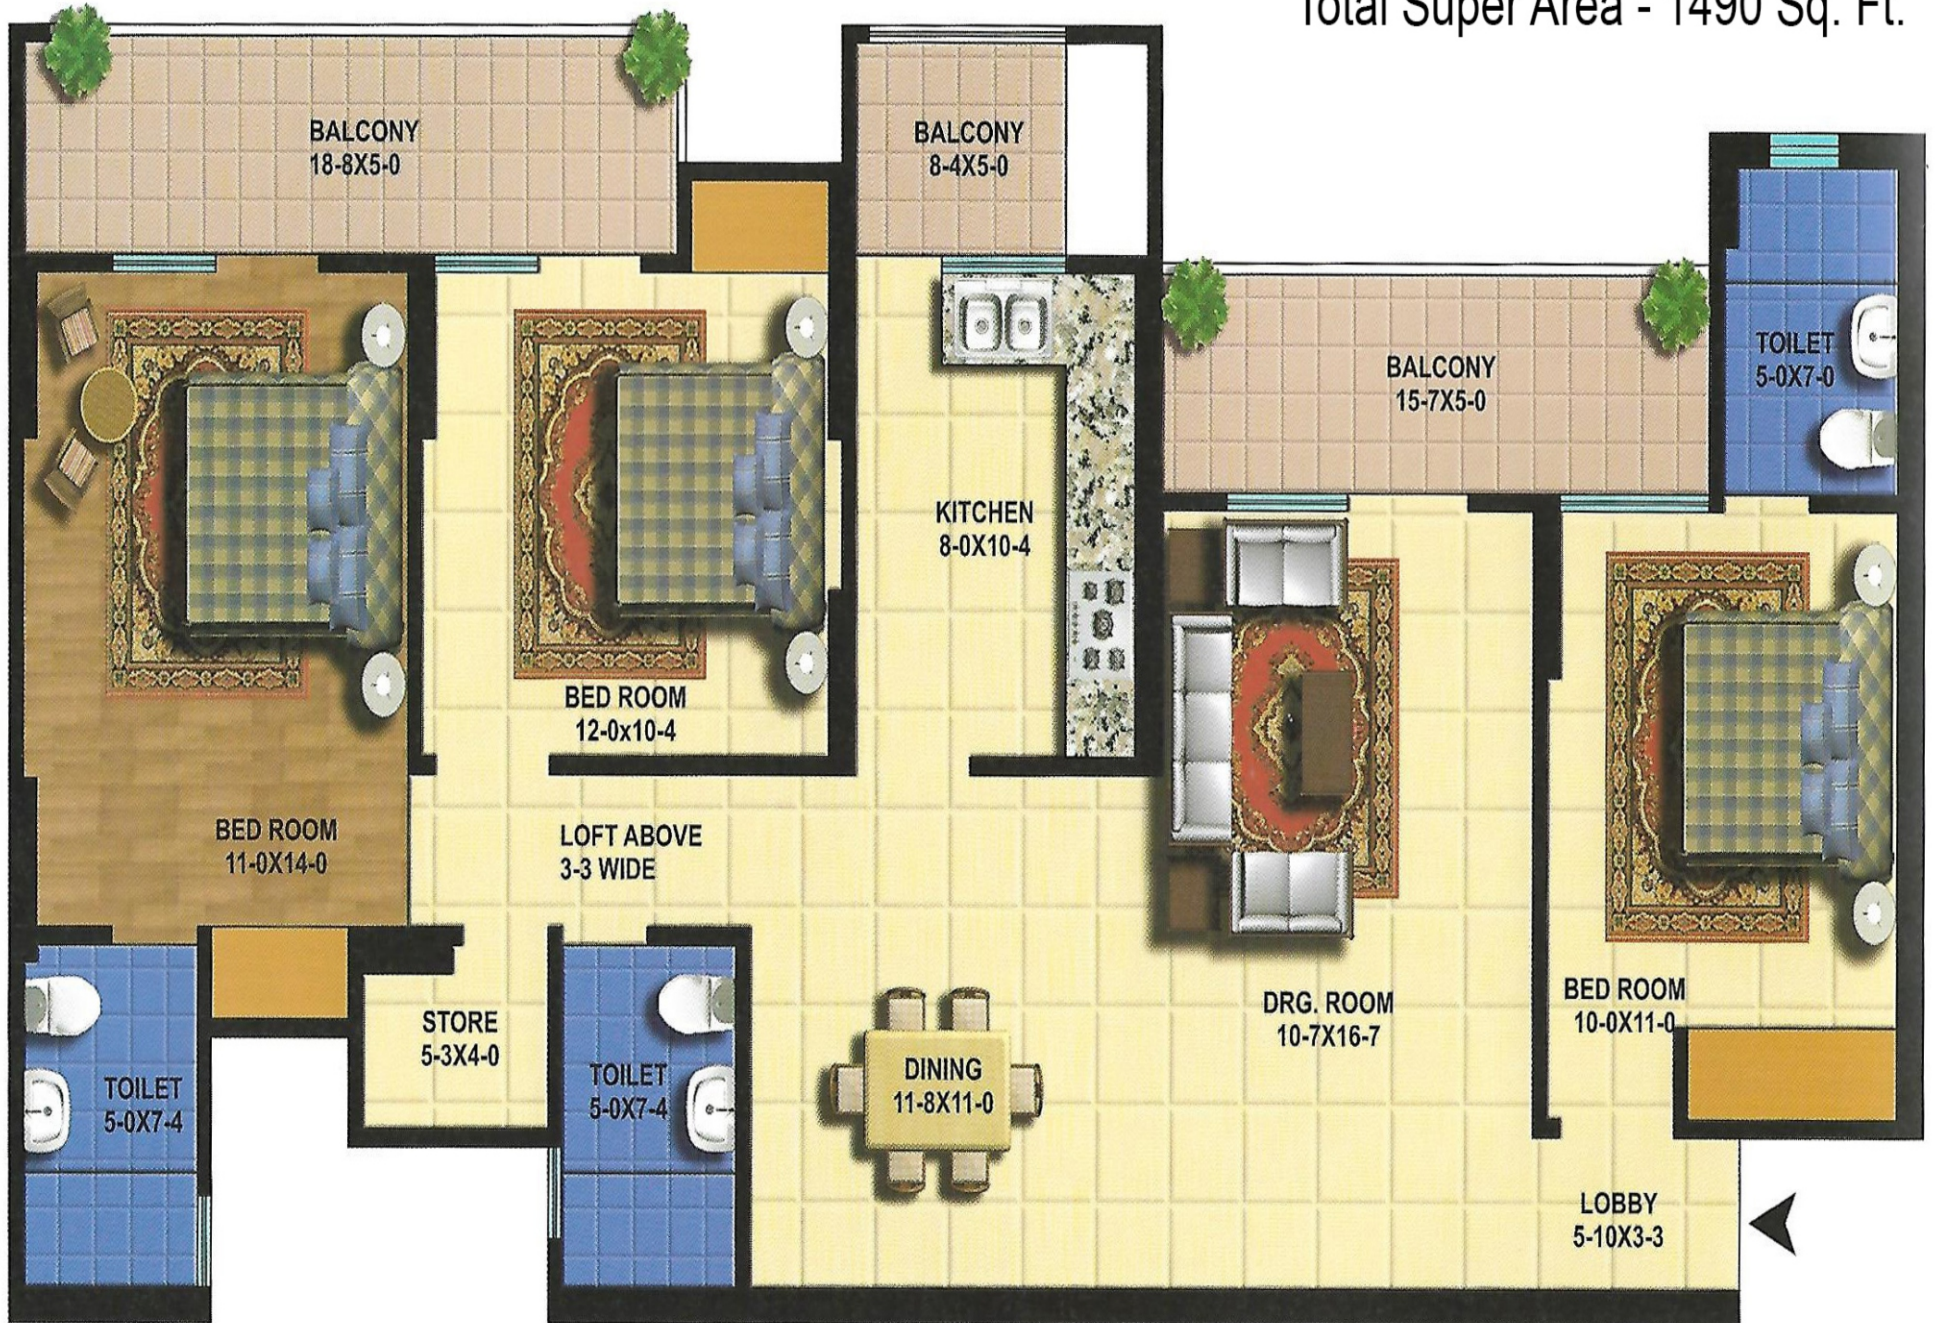

ANTRIKSH
Golf View
Sector - 78, Noida

2 / 3 / 4 Bedroom Apartments

Total Super Area - 1010 Sq. Ft.

Total Super Area - 1140 Sq. Ft.

Total Super Area - 1245 Sq. Ft.

Total Super Area - 1480 Sq. Ft.

Total Super Area - 1490 Sq. Ft.

Total Super Area - 1620 Sq. Ft.

Total Super Area - 1640 Sq. Ft.

Total Super Area - 1910 Sq. Ft.

Total Super Area - 2075 Sq. Ft.

Total Super Area - 2100 Sq. Ft.

Total Super Area - 2500 Sq. Ft.

Total Super Area - 2825 Sq. Ft.

Total Super Area - 3375 Sq. Ft.