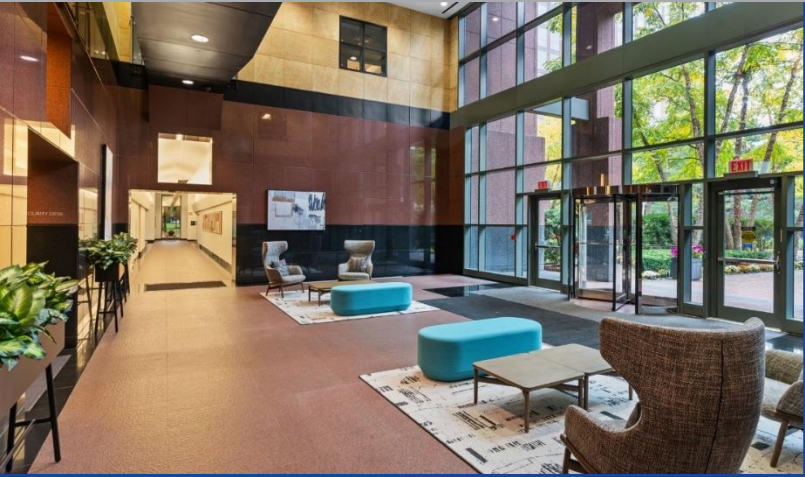

Oakland Towne Square

ONE & TWO TOWNE SQUARE | SOUTHFIELD MICHIGAN