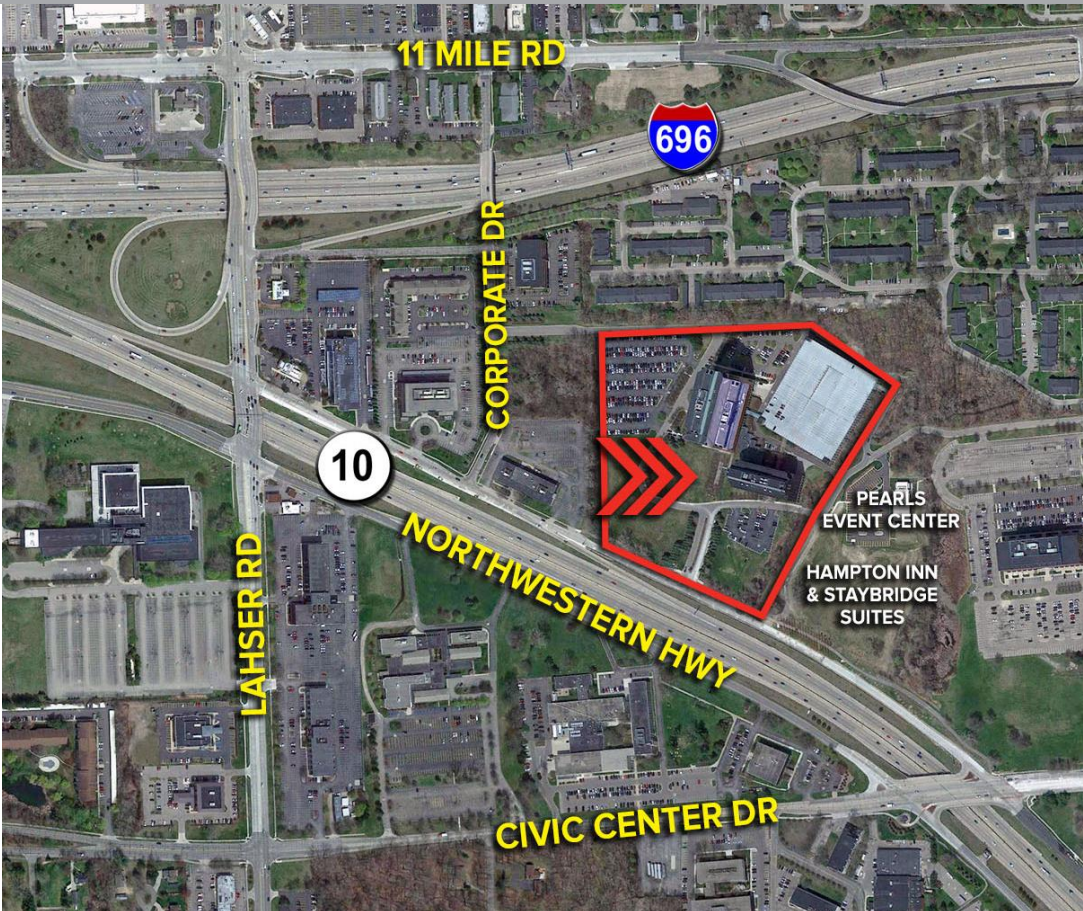

Winner of the Prestigious BOMA
Office Building of the Year (TOBY) Award

Oakland Towne Square

ONE & TWO TOWNE SQUARE | SOUTHFIELD MICHIGAN

[VIEW OUR PROPERTY VIDEO](#)

605,000 SF CLASS A, full-service two building business environment offering premier OFFICE suites

FOR LEASE
Suites from
691 – 24,297 RSF

OUTSTANDING FEATURES AND AMENITIES

- Cafeteria, restaurant, outdoor plaza & postal services
- Fitness center with cardio equipment, weights, showers & lockers
- Easy access to I-696, Lodge Freeway (M-10) & Northwestern Highway
- On-site management & owner occupied
- 24-hour security/surveillance
- 1,000 car parking deck with (6) car charging stations
- Conference center – two meeting spaces with AV and kitchenette
- Cyber lounge with free wifi & two large flat screen TV's
- High speed passenger elevators & service elevators

ONE & TWO TOWNE SQUARE | SOUTHFIELD MICHIGAN

RESTAURANTS

- 1 Towne Square Food & Spirits
- 2 Kerby's Coney Island (28)
- 3 Jimmy John's (13, 45)
- 4 Mr. Kabob
- 5 Subway (24, 54)
- 6 CK Mediterranean Grill
- 7 Wingstop
- 8 Zoup (52)
- 9 Tango's
- 10 Fuddrucker's
- 11 Qdoba (47)
- 12 Which Wich
- 14 Chipotle
- 15 Thai Xpress
- 16 Las Cazuelas
- 17 Beyond Juice
- 18 Potbelly (37)
- 19 TGI Friday's
- 20 Tropical Smoothie (41)
- 21 Hellenic Coney Island
- 22 Athens Souvlaki
- 23 Empress Gardens
- 25 Tim Hortons (49)
- 26 Shield's Pizza
- 27 Nikola's
- 29 Nomad Grill
- 30 New Seoul Garden
- 31 Shish Kabob Express
- 32 Wok Flaming
- 33 Panera
- 34 Starbucks
- 35 China Town Express
- 36 Star Deli
- 38 Five Guys Burgers
- 39 7 Bar & Grill
- 40 Oasis Mediterranean
- 42 Noodles and Company
- 44 Mandaloun Bistro
- 45 Rusty Bucket
- 46 DiBella Subs
- 48 Leo's Coney Island
- 50 Café Thai
- 51 Bigalora
- 53 Grape Leaves
- 55 Sweet Magnolia's
- 56 Fishbones
- 57 Bacco Risorante