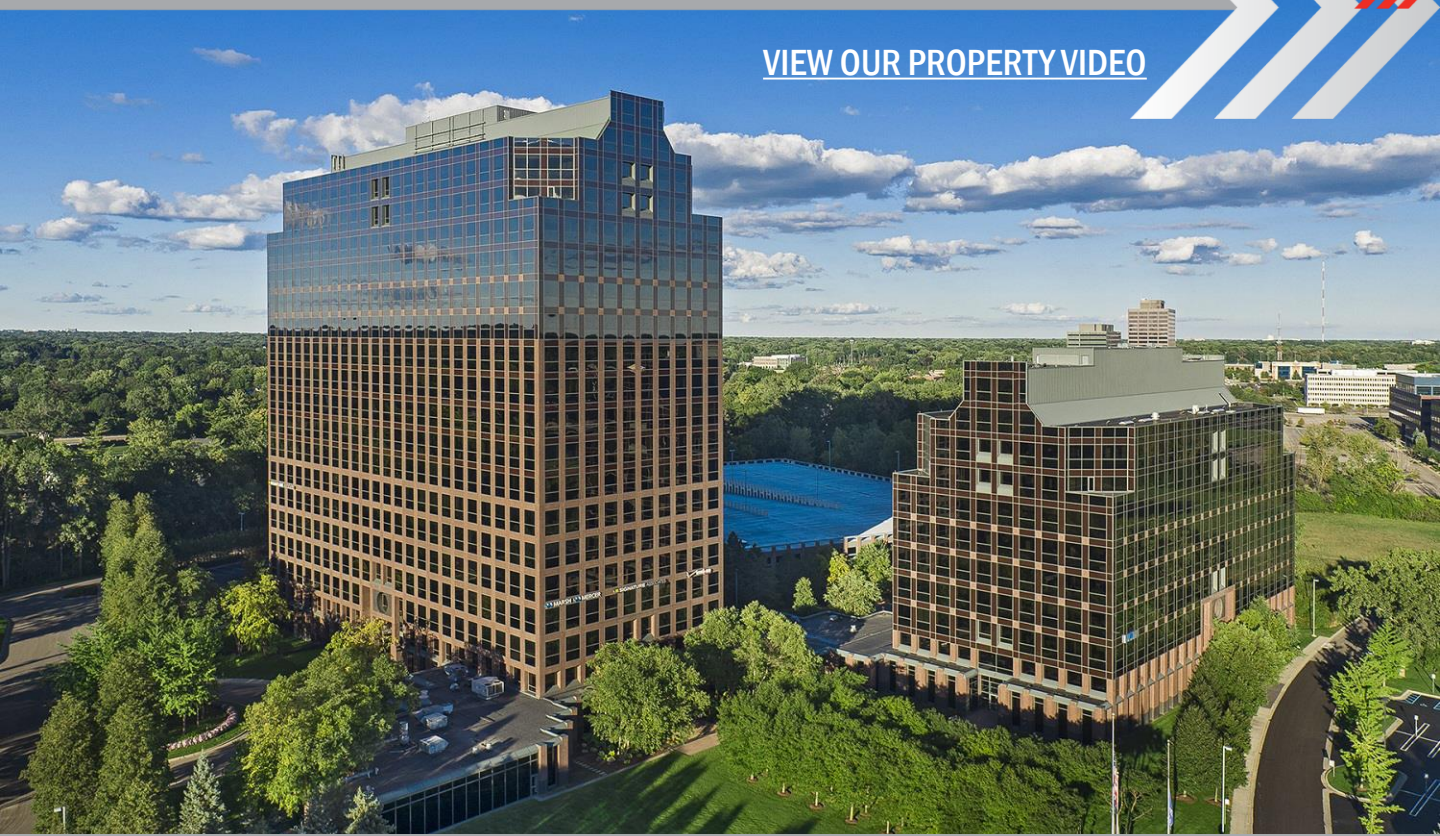

Winner of the Prestigious BOMA
Office Building of the Year (TOBY) Award

Oakland Towne Square

ONE & TWO TOWNE SQUARE | SOUTHFIELD MICHIGAN

[VIEW OUR PROPERTY VIDEO](#)

605,000 SF CLASS A, full-service two building business environment offering premier OFFICE suites

FOR LEASE
Suites from
691 – 24,297 RSF

OUTSTANDING FEATURES AND AMENITIES

- Cafeteria, restaurant, outdoor plaza & postal services
- Fitness center with cardio equipment, weights, showers & lockers
- Easy access to I-696, Lodge Freeway (M-10) & Northwestern Highway
- On-site management & owner occupied
- 24-hour security/surveillance
- 1,000 car parking deck with (6) car charging stations
- Conference center – two meeting spaces with AV and kitchenette
- Cyber lounge with free wifi & two large flat screen TV's
- High speed passenger elevators & service elevators