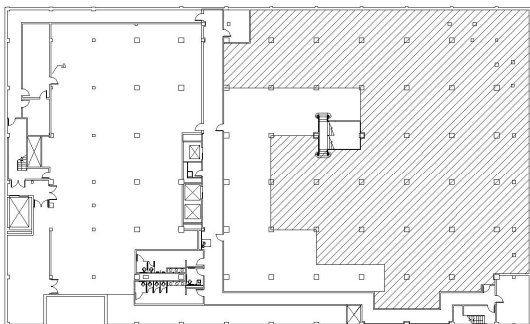

USEABLE AREA: 12,687 SF  
RENTABLE AREA: 14,209 SF

 BUILDING KEY  
NO SCALE